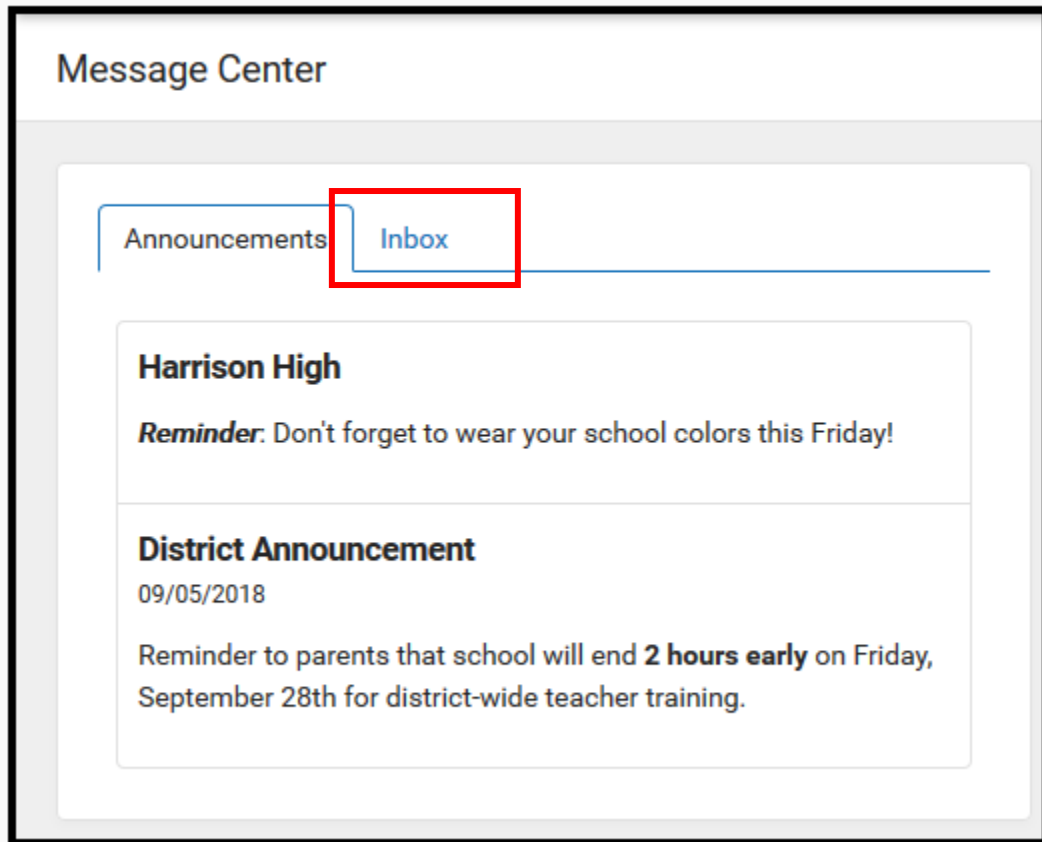

Infinite Campus Parent Portal

Message Center

Announcements

The Message Center includes announcements are posted at a school or district level. Click *Show More* to display additional text for longer announcements. Announcements display based on the timeline set by the creator and cannot be deleted or archived.