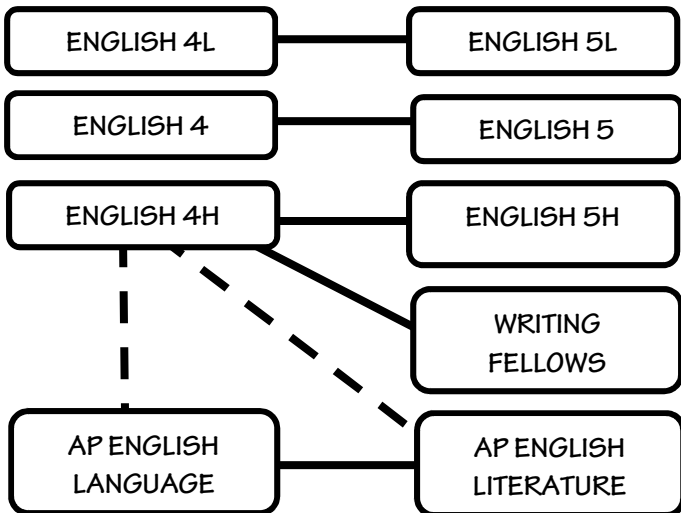

Course Guide for Senior Year

In each of the boxes below, locate your current core course to identify appropriate courses for next year

ENGLISH

GRADE 11 → GRADE 12

★
Consider special programs such as:

- Dual Enrollment
- Internship
- Service Learning

Freshman
Sophomore

Junior
TO
Senior

SOCIAL STUDIES

GRADE 11 → GRADE 12

SCIENCE

GRADE 11 → GRADE 12

*Note: most students will have received the required 4 science credits at this time and may not be required to take science in grade 12