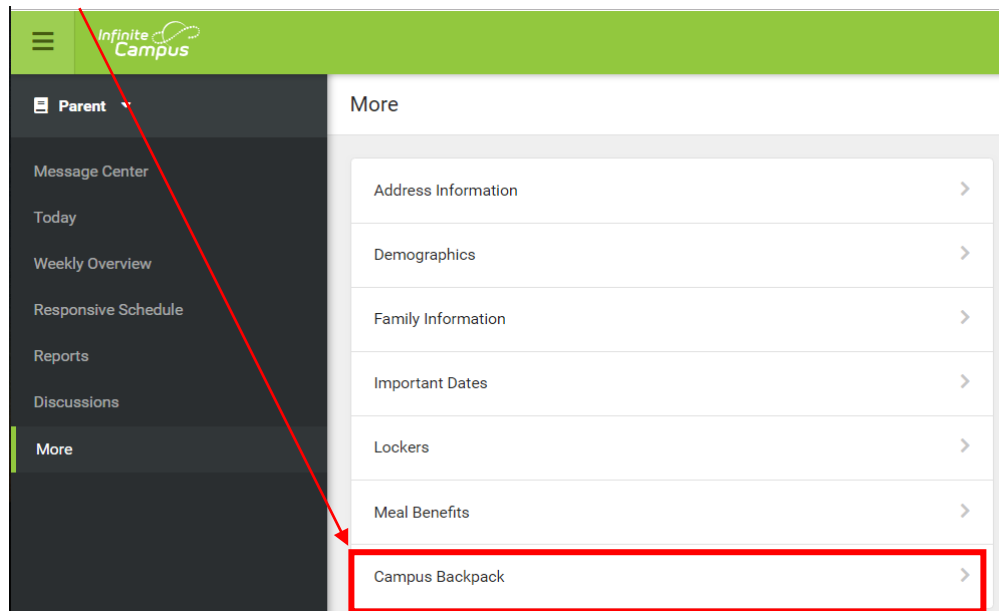

How to view the NYS Assessment Parent letters with Infinite Campus Backpack using the NEW Parent Portal

IN THE NEW PARENT PORTAL

1. SELECT <MORE>
2. CLICK ON <CAMPUS BACKPACK>
3. THEN CLICK ON THE <XXXX ELA OR MATH ASSESSMENT REPORT >