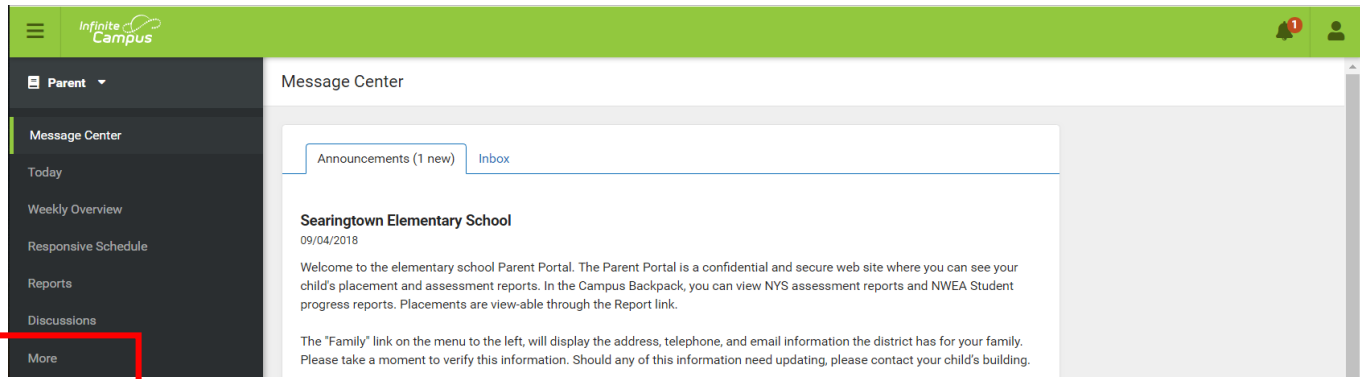

How to view the NYS Assessment Parent letters with Infinite Campus Backpack using the NEW Parent Portal

IN THE NEW PARENT PORTAL

1. SELECT <MORE>
2. CLICK ON <CAMPUS BACKPACK>
3. THEN CLICK ON THE <XXXX ELA OR MATH ASSESSMENT REPORT >