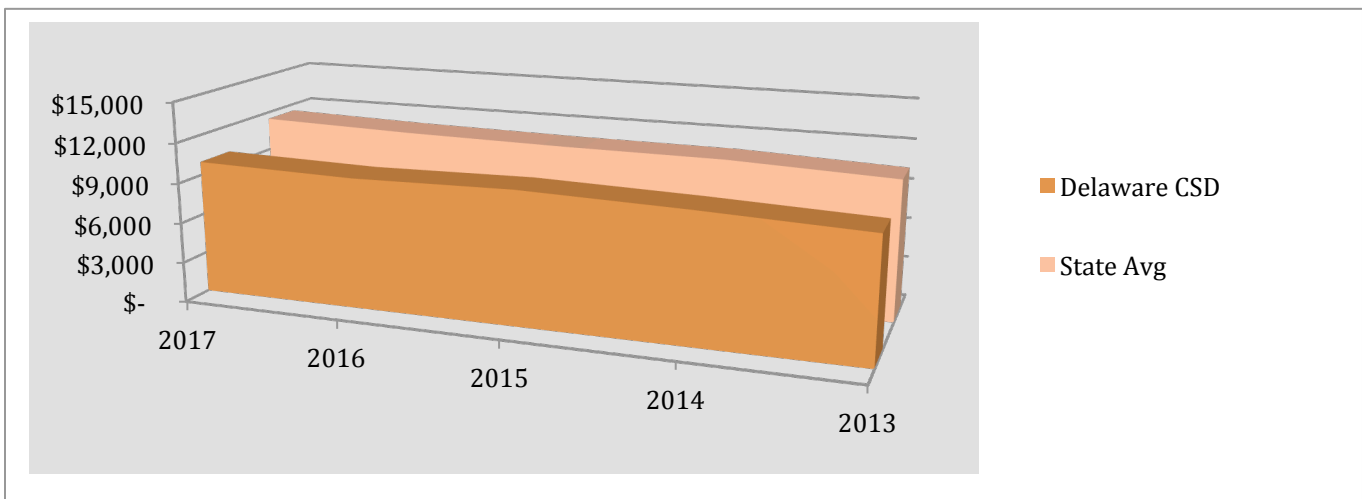

Expenditures Per Pupil

Source: Ohio Department of Education