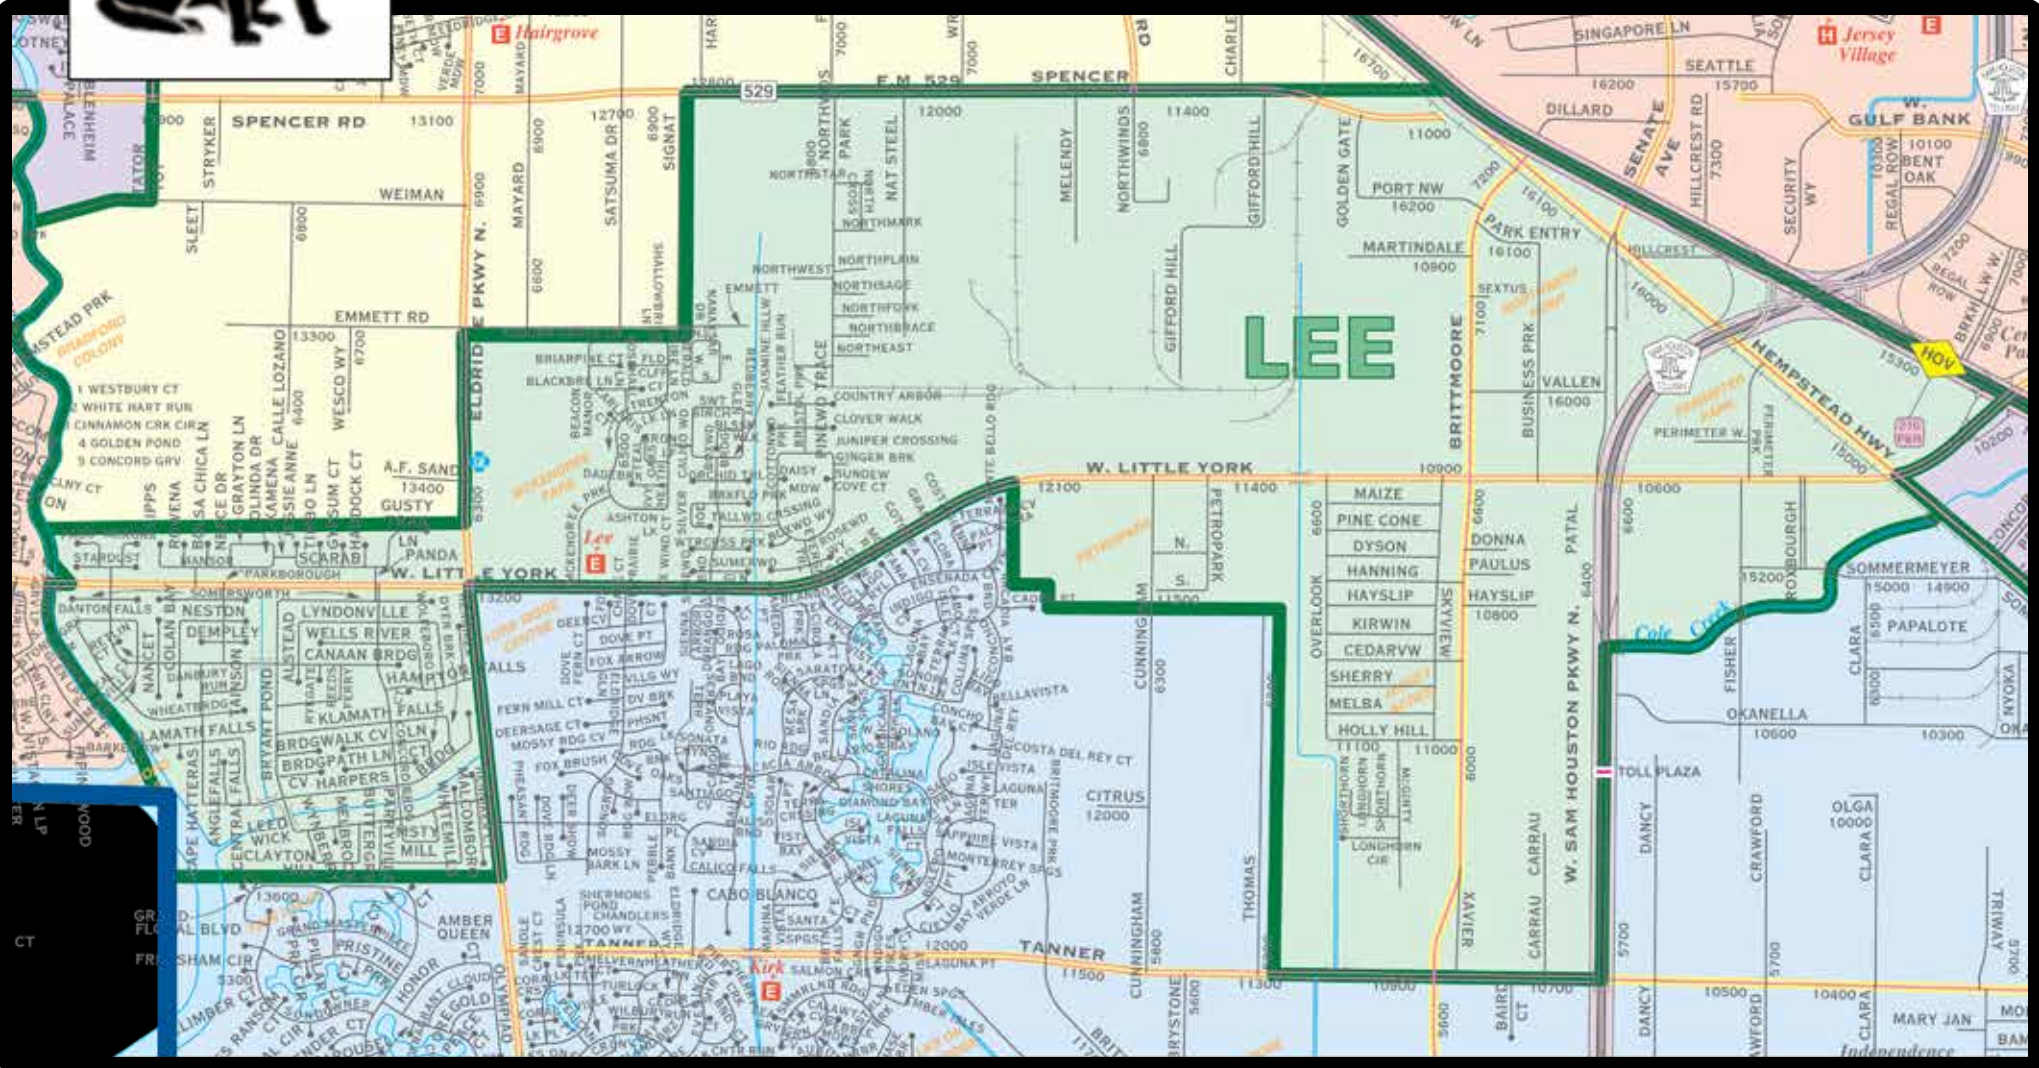

# LEE ELEMENTARY

**12900 WEST LITTLE YORK RD. - HOUSTON, TX 77041**  
**713-849-8281**