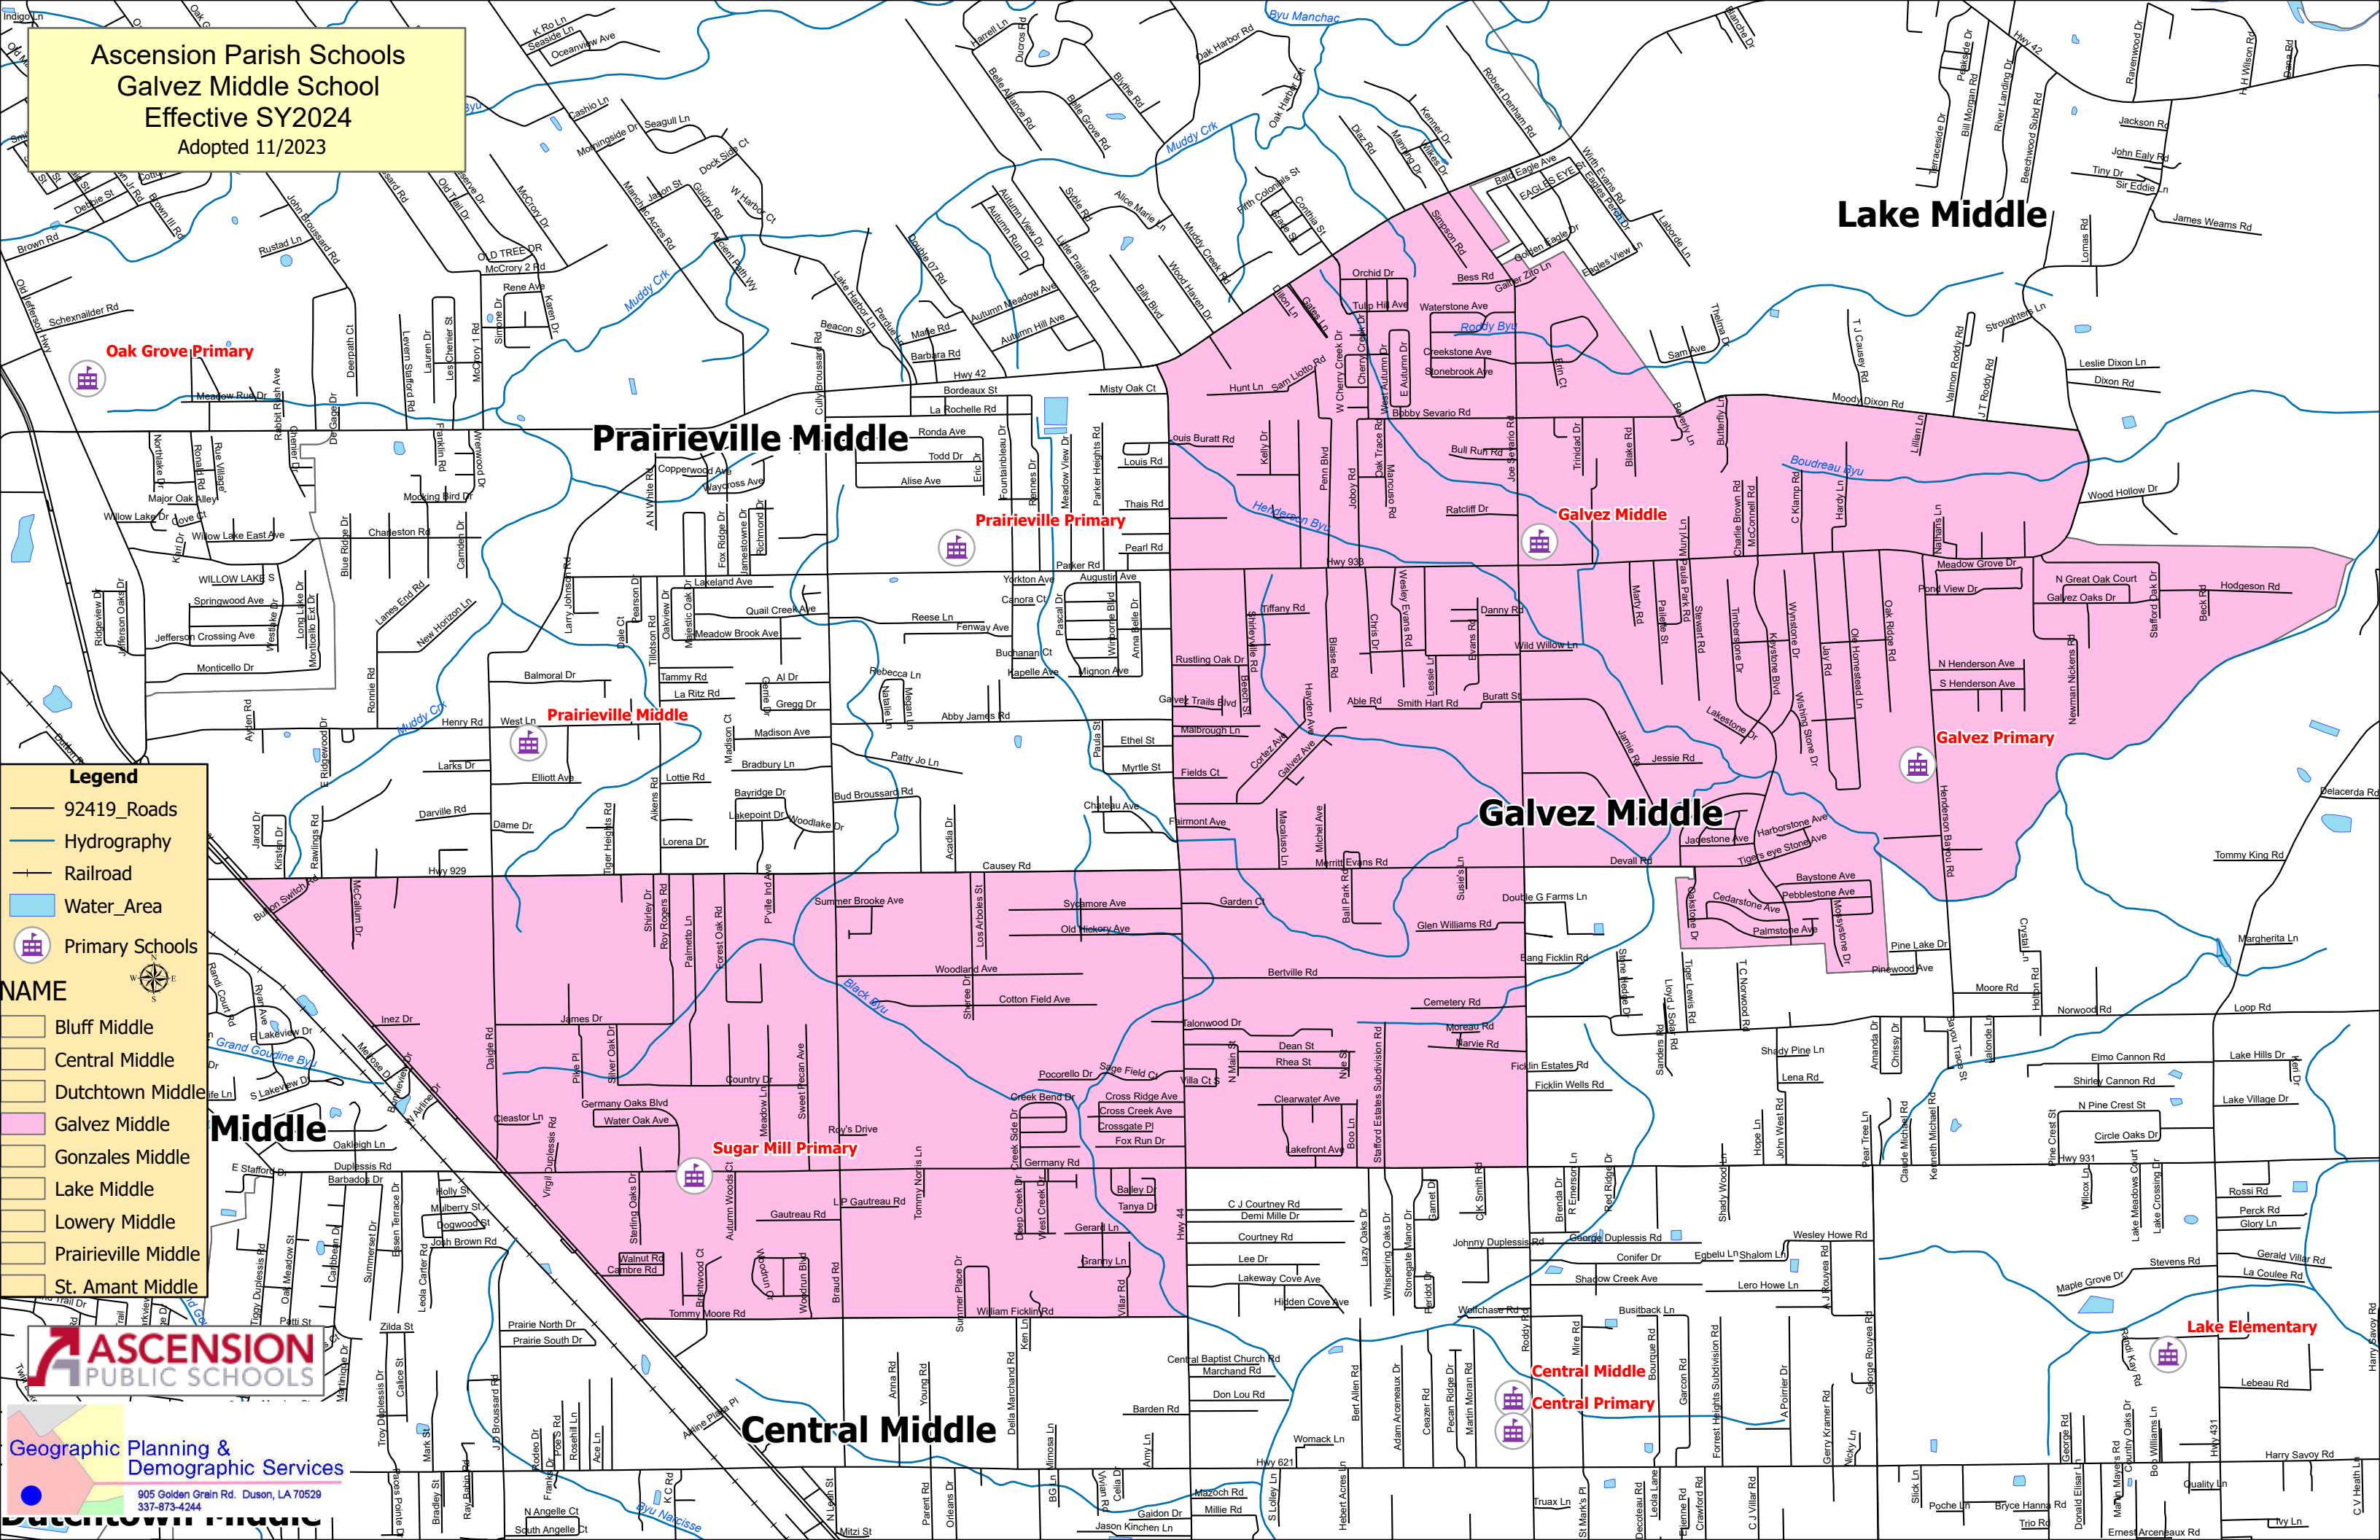

Ascension Parish Schools
Galvez Middle School
Effective SY2024
 Adopted 11/2023

Legend

- 92419_Roads
- Hydrography
- Railroad
- Water_Area
- Primary Schools

NAME

- Bluff Middle
- Central Middle
- Dutchtown Middle
- Galvez Middle
- Gonzales Middle
- Lake Middle
- Lowery Middle
- Prairieville Middle
- St. Amant Middle

ASCENSION PUBLIC SCHOOLS

Geographic Planning & Demographic Services

905 Golden Grain Rd. Duson, LA 70529
 337-873-4244