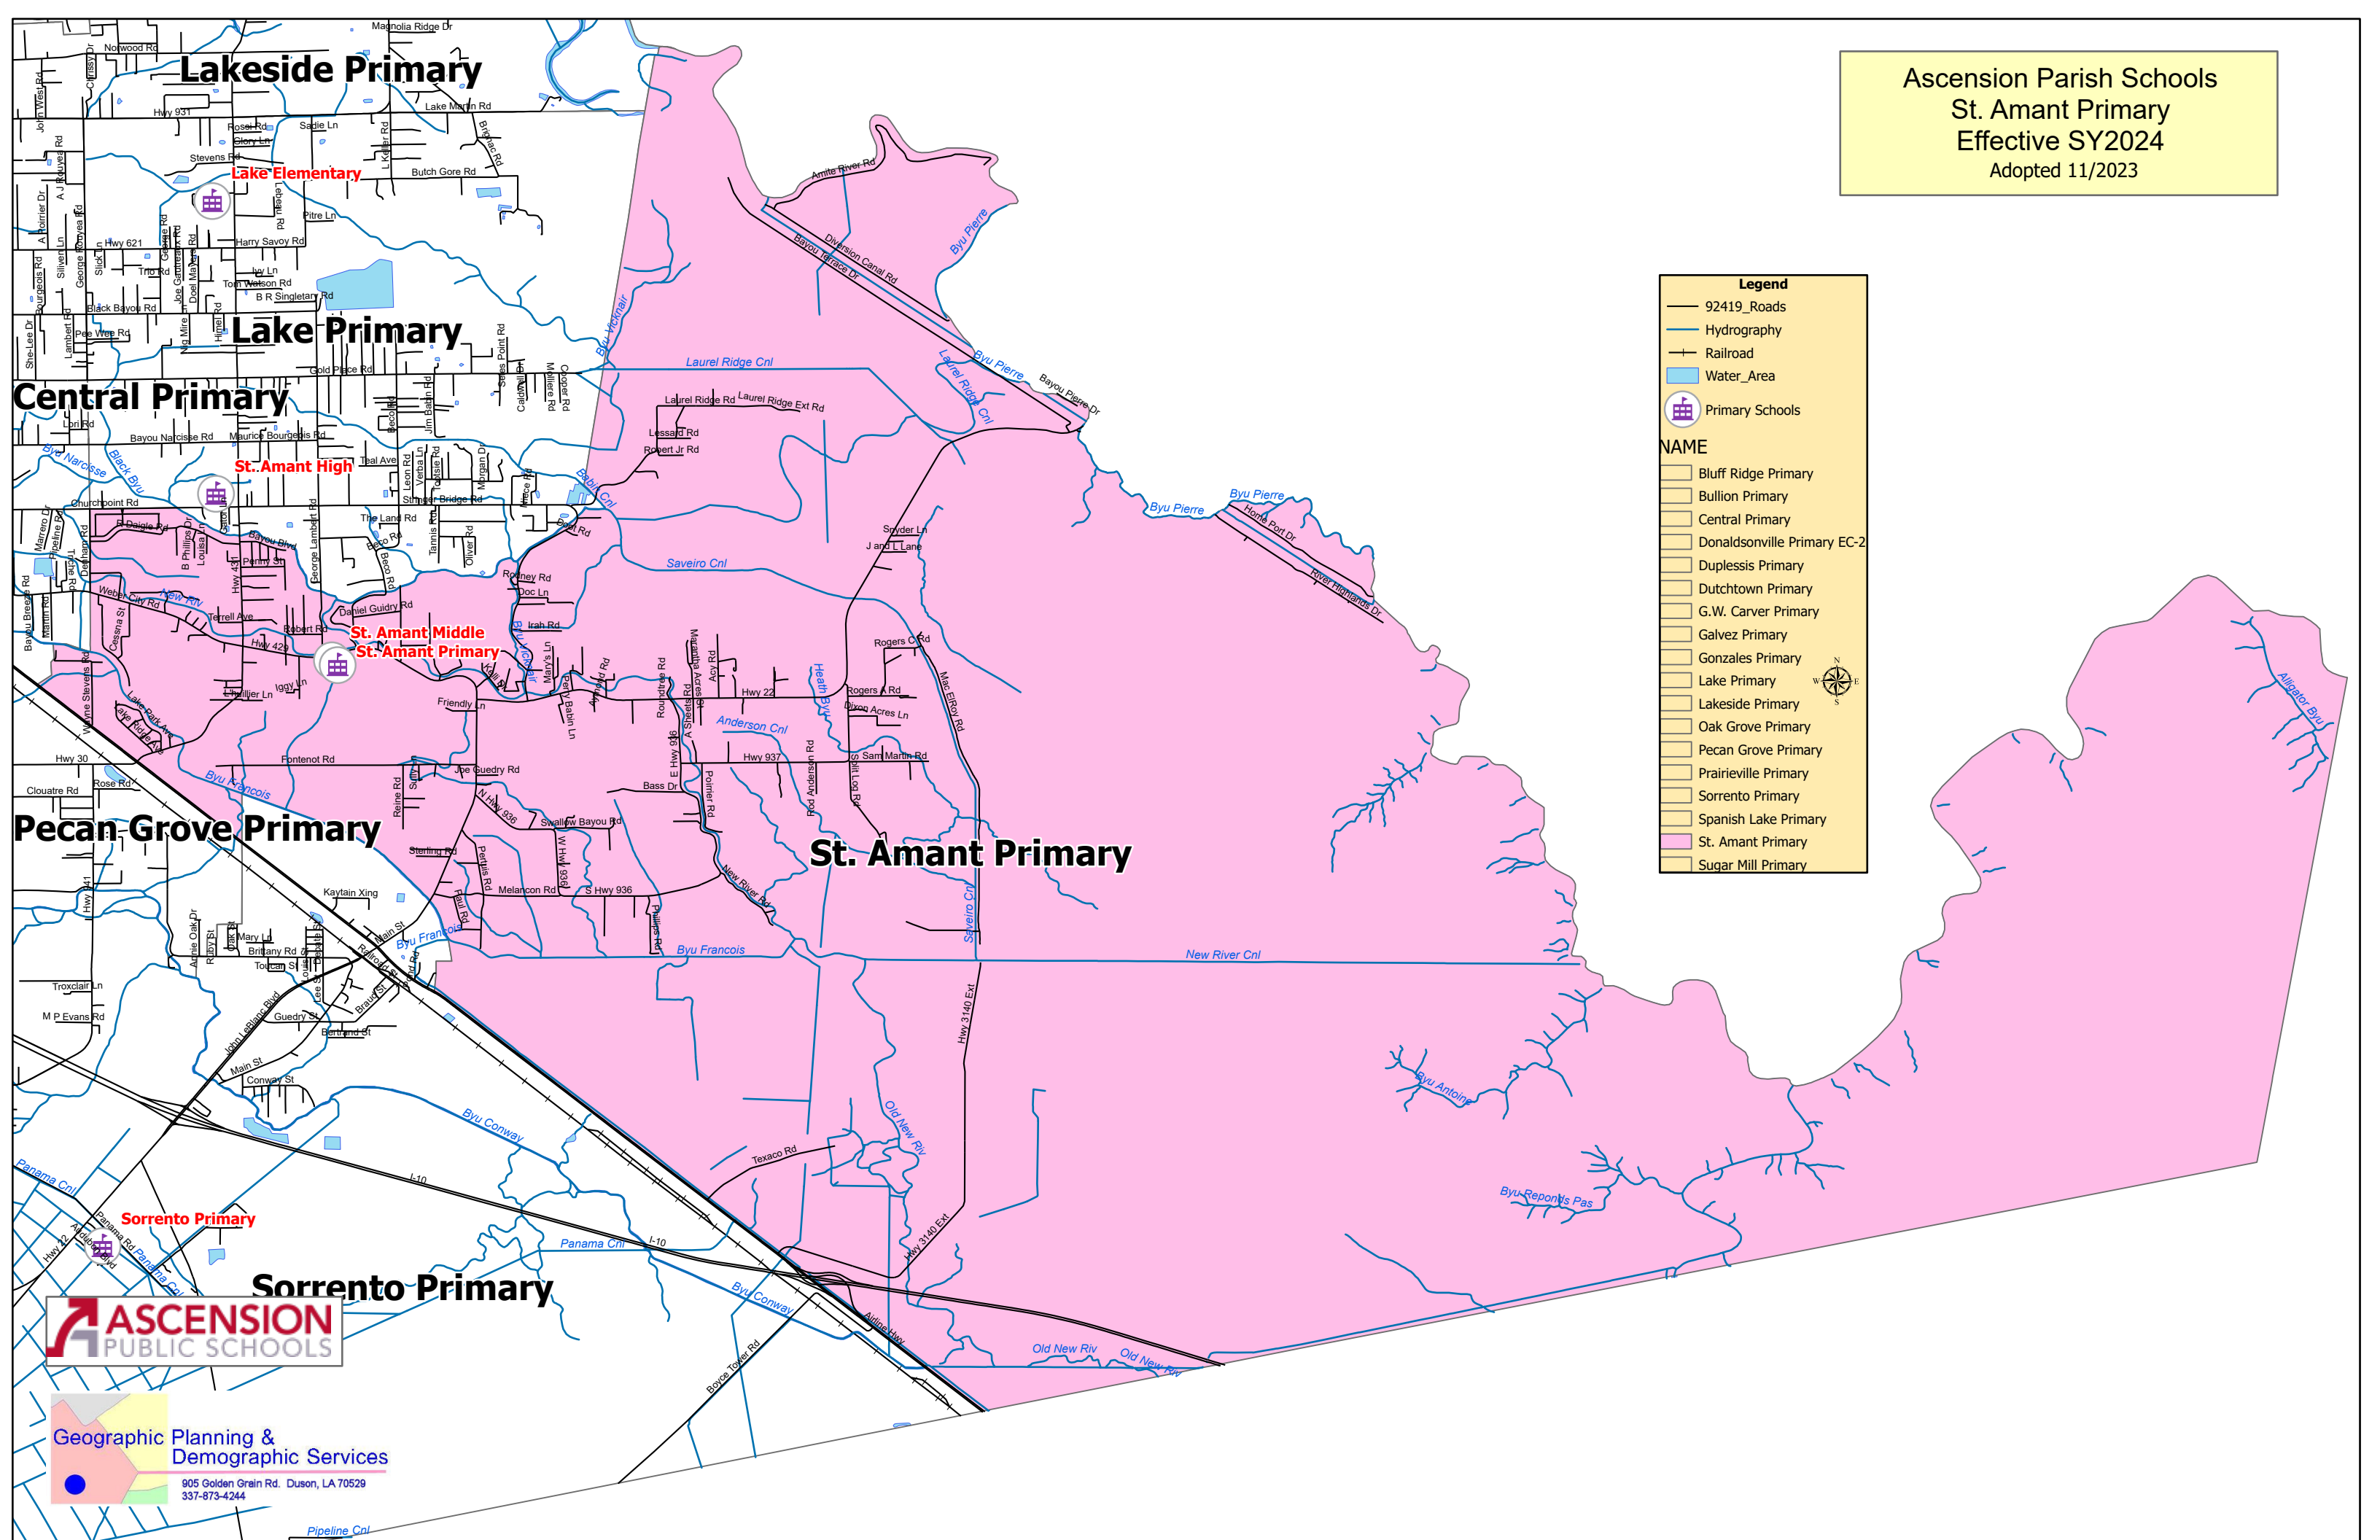

Ascension Parish Schools
 St. Amant Primary
 Effective SY2024
 Adopted 11/2023

Legend

- 92419_Roads
- Hydrography
- Railroad
- Water_Area
- Primary Schools

NAME

- Bluff Ridge Primary
- Bullion Primary
- Central Primary
- Donaldsonville Primary EC-2
- Duplessis Primary
- Dutchtown Primary
- G.W. Carver Primary
- Galvez Primary
- Gonzales Primary
- Lake Primary
- Lakeside Primary
- Oak Grove Primary
- Pecan Grove Primary
- Prairieville Primary
- Sorrento Primary
- Spanish Lake Primary
- St. Amant Primary
- Sugar Mill Primary

Geographic Planning & Demographic Services
 905 Golden Grain Rd. Duson, LA 70529
 337-873-4244