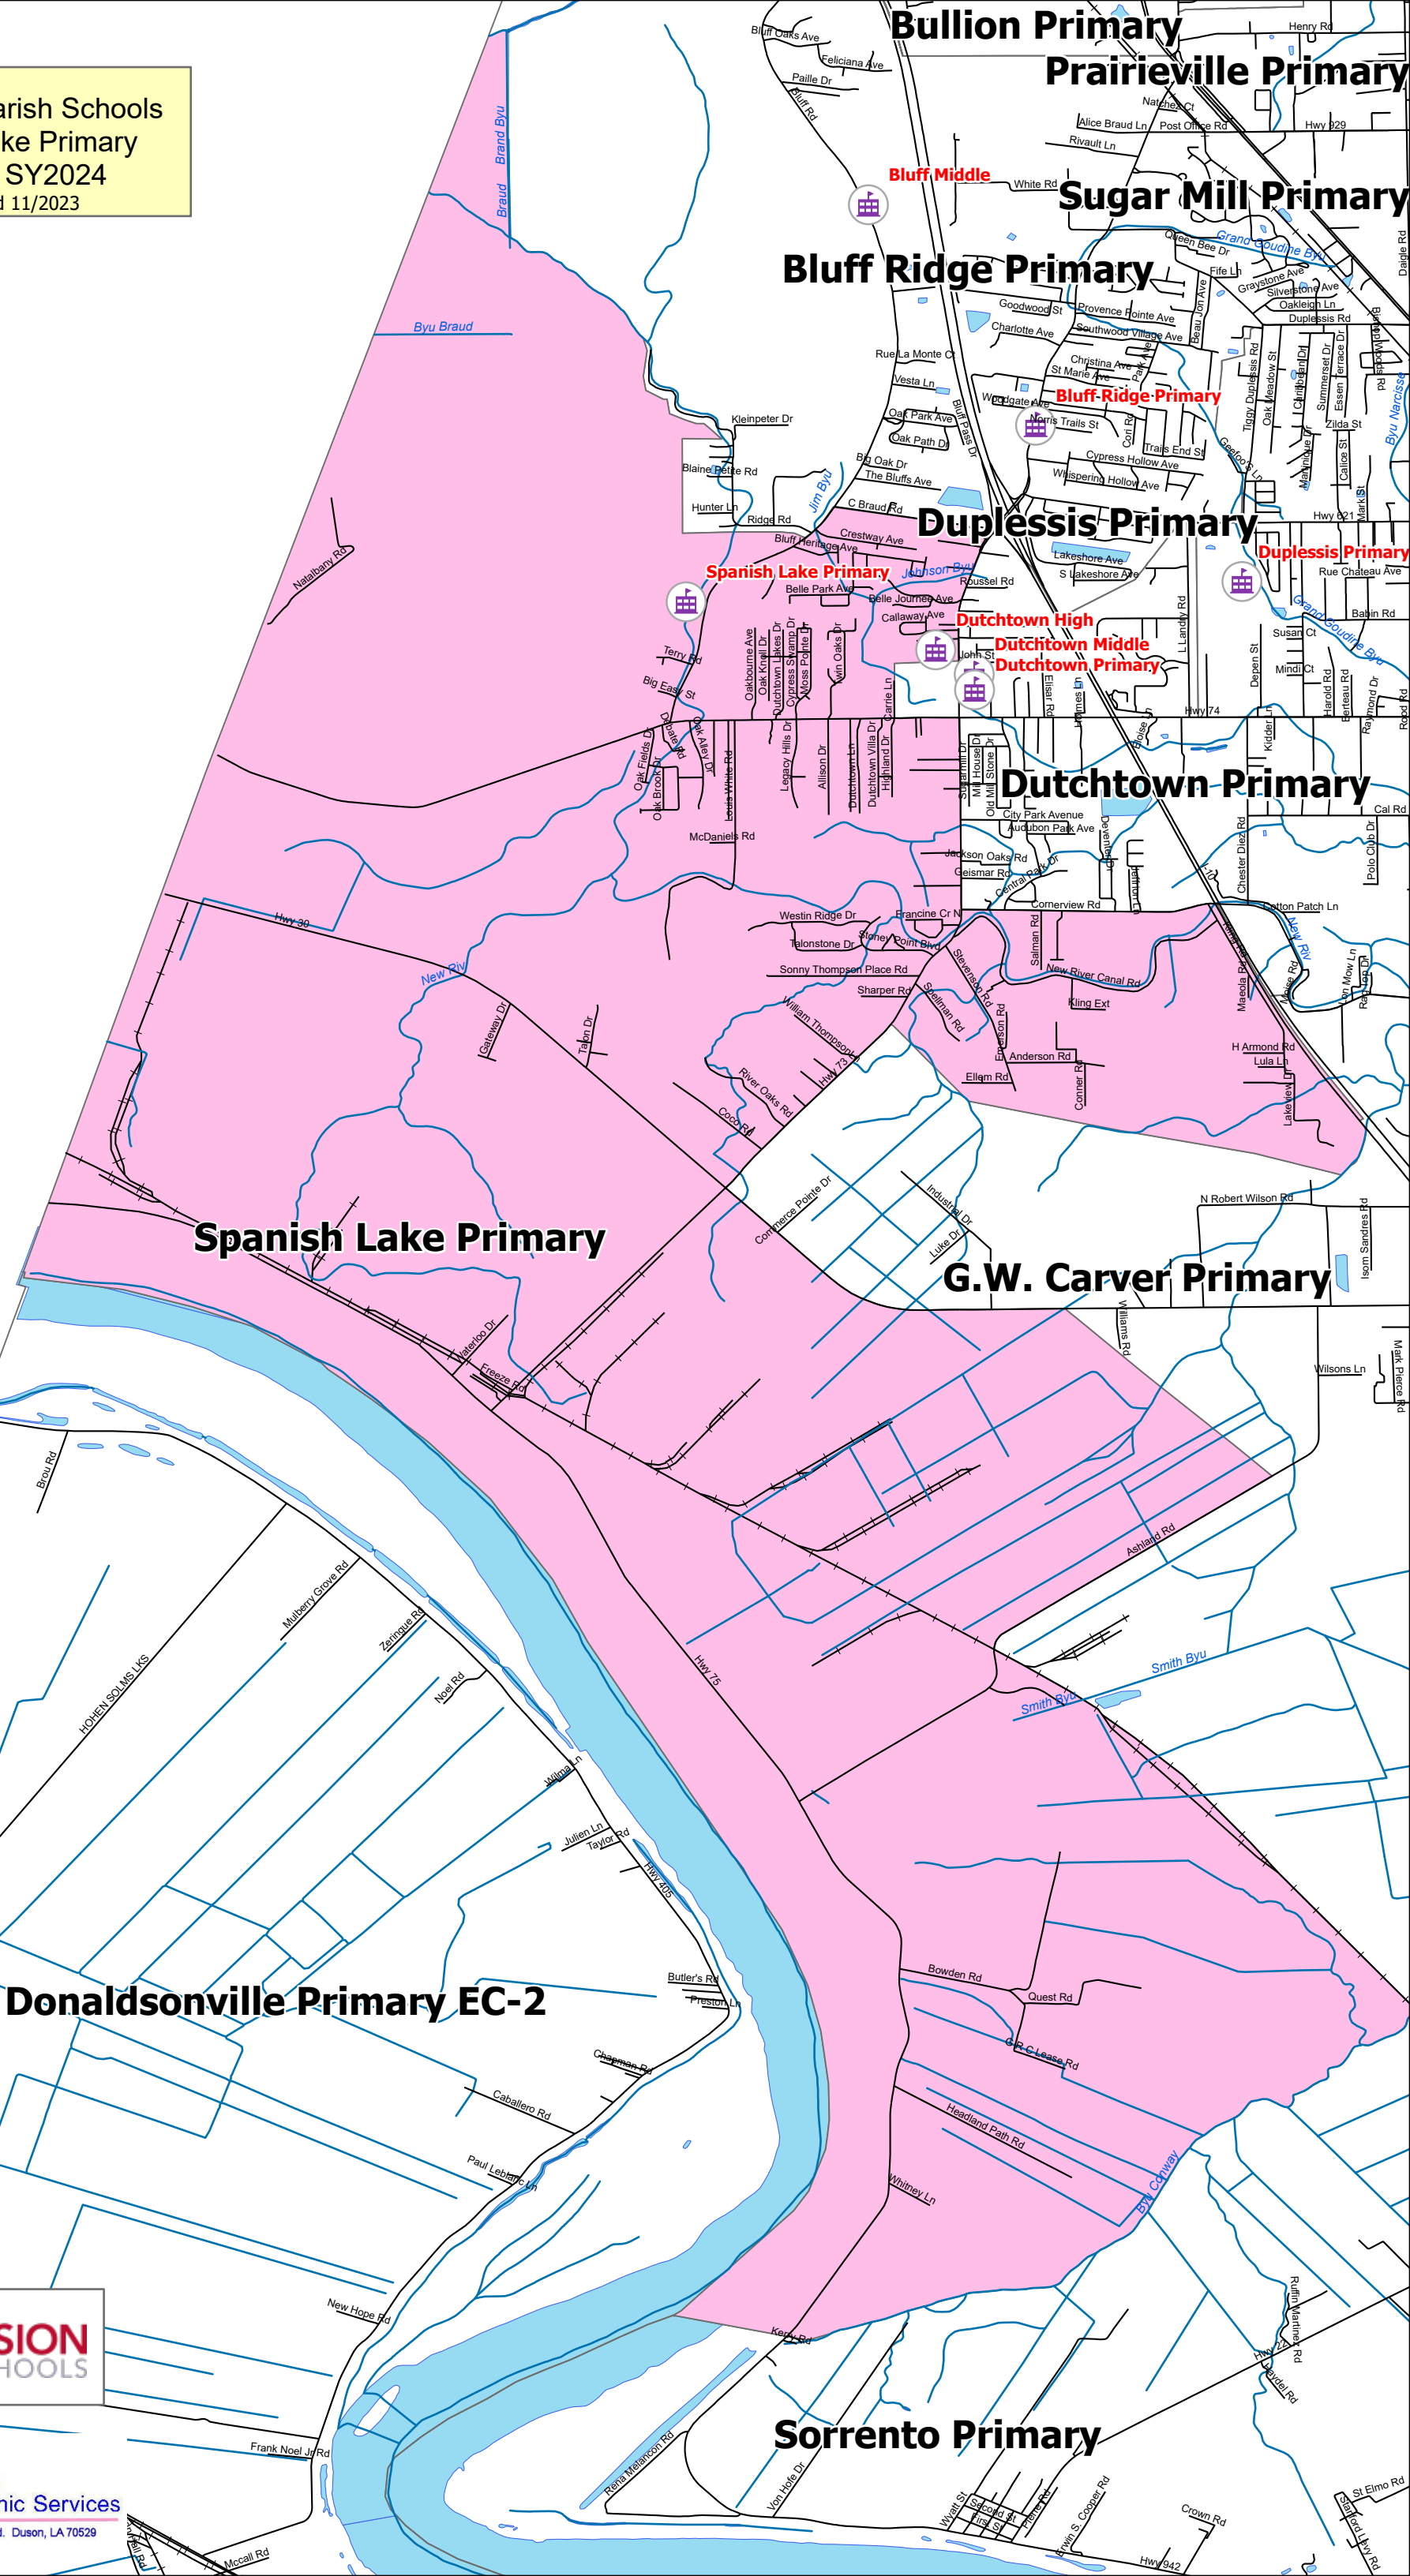

Ascension Parish Schools
 Spanish Lake Primary
 Effective SY2024
 Adopted 11/2023

Legend

- 92419_Roads
- Hydrography
- Railroad
- Water_Area
- Primary Schools

NAME

- Bluff Ridge Primary
- Bullion Primary
- Central Primary
- Donaldsonville Primary EC-2
- Duplessis Primary
- Dutchtown Primary
- G.W. Carver Primary
- Galvez Primary
- Gonzales Primary
- Lake Primary
- Lakeside Primary
- Oak Grove Primary
- Pecan Grove Primary
- Prairieville Primary
- Sorrento Primary
- Spanish Lake Primary
- St. Amant Primary
- Sugar Mill Primary

Geographic Planning & Demographic Services
 905 Golden Grain Rd. Duson, LA 70529
 337-873-4244