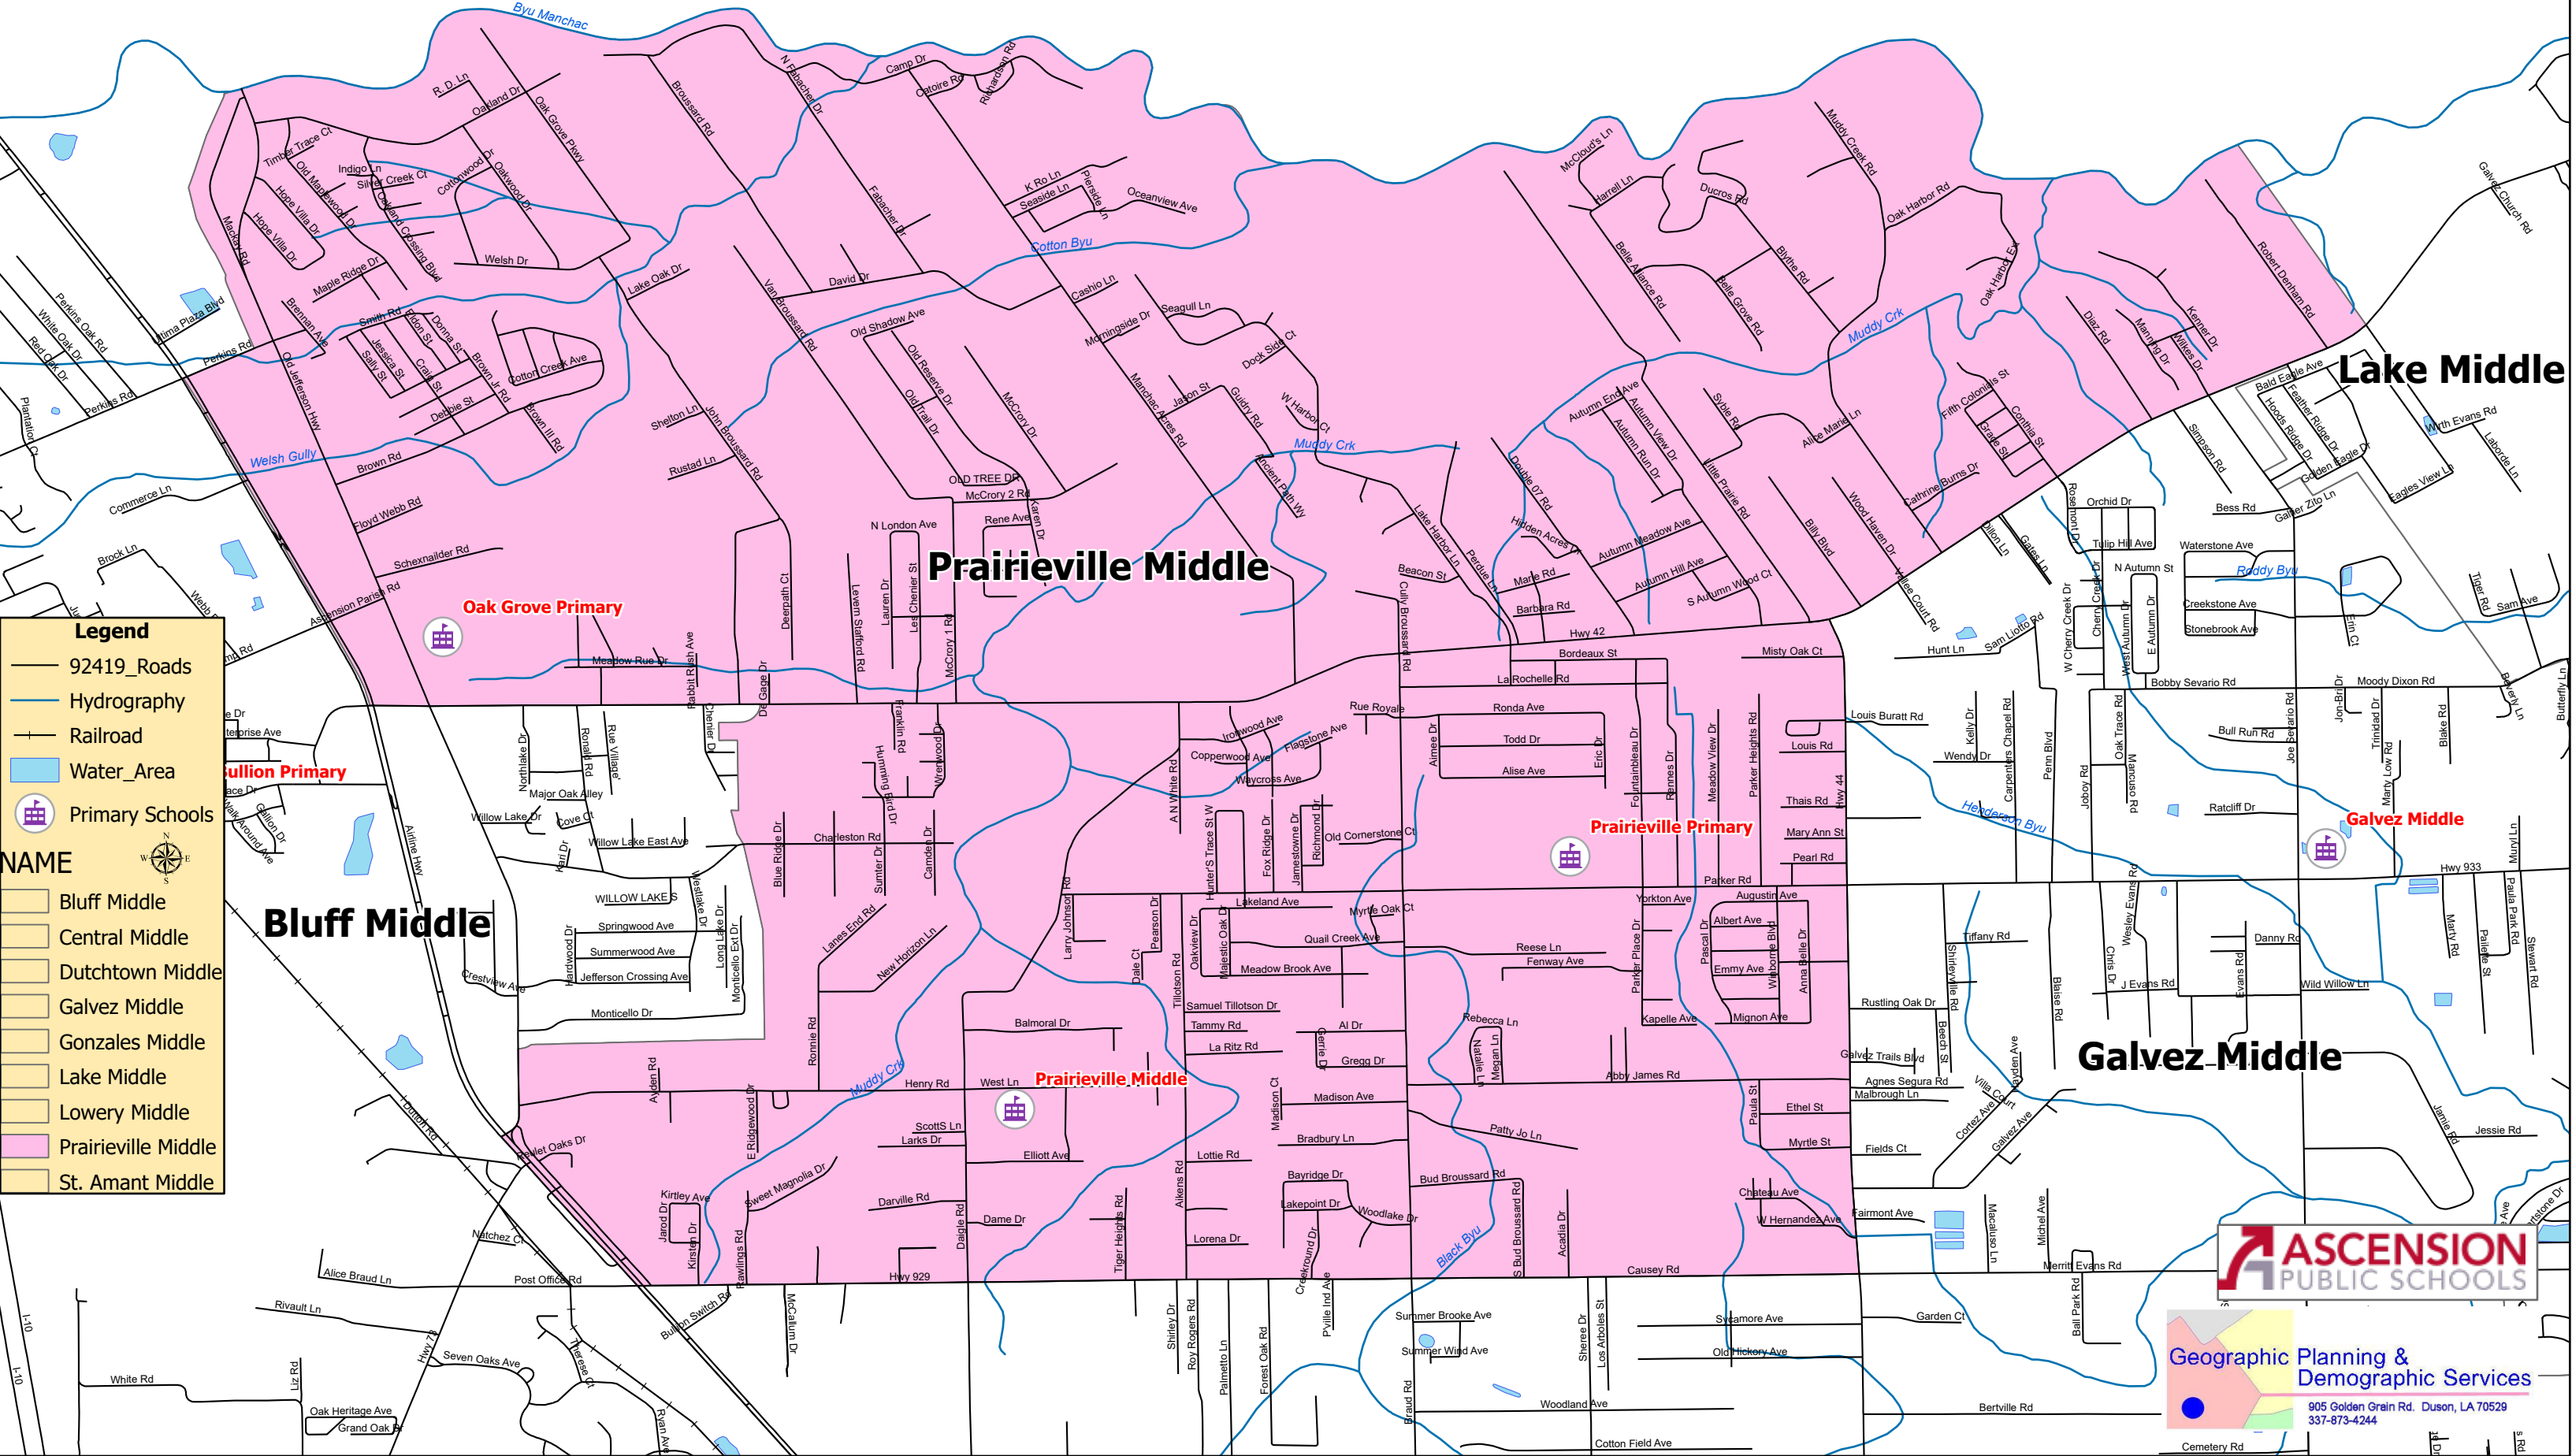

Ascension Parish Schools
 Prairieville Middle School
 Effective SY2024
 Adopted 11/2023

Legend

- 92419_Roads
- Hydrography
- Railroad
- Water_Area
- Primary Schools

NAME

- Bluff Middle
- Central Middle
- Dutchtown Middle
- Galvez Middle
- Gonzales Middle
- Lake Middle
- Lowery Middle
- Prairieville Middle
- St. Amant Middle

Geographic Planning & Demographic Services
 805 Golden Grain Rd. Duson, LA 70529
 337-873-4244