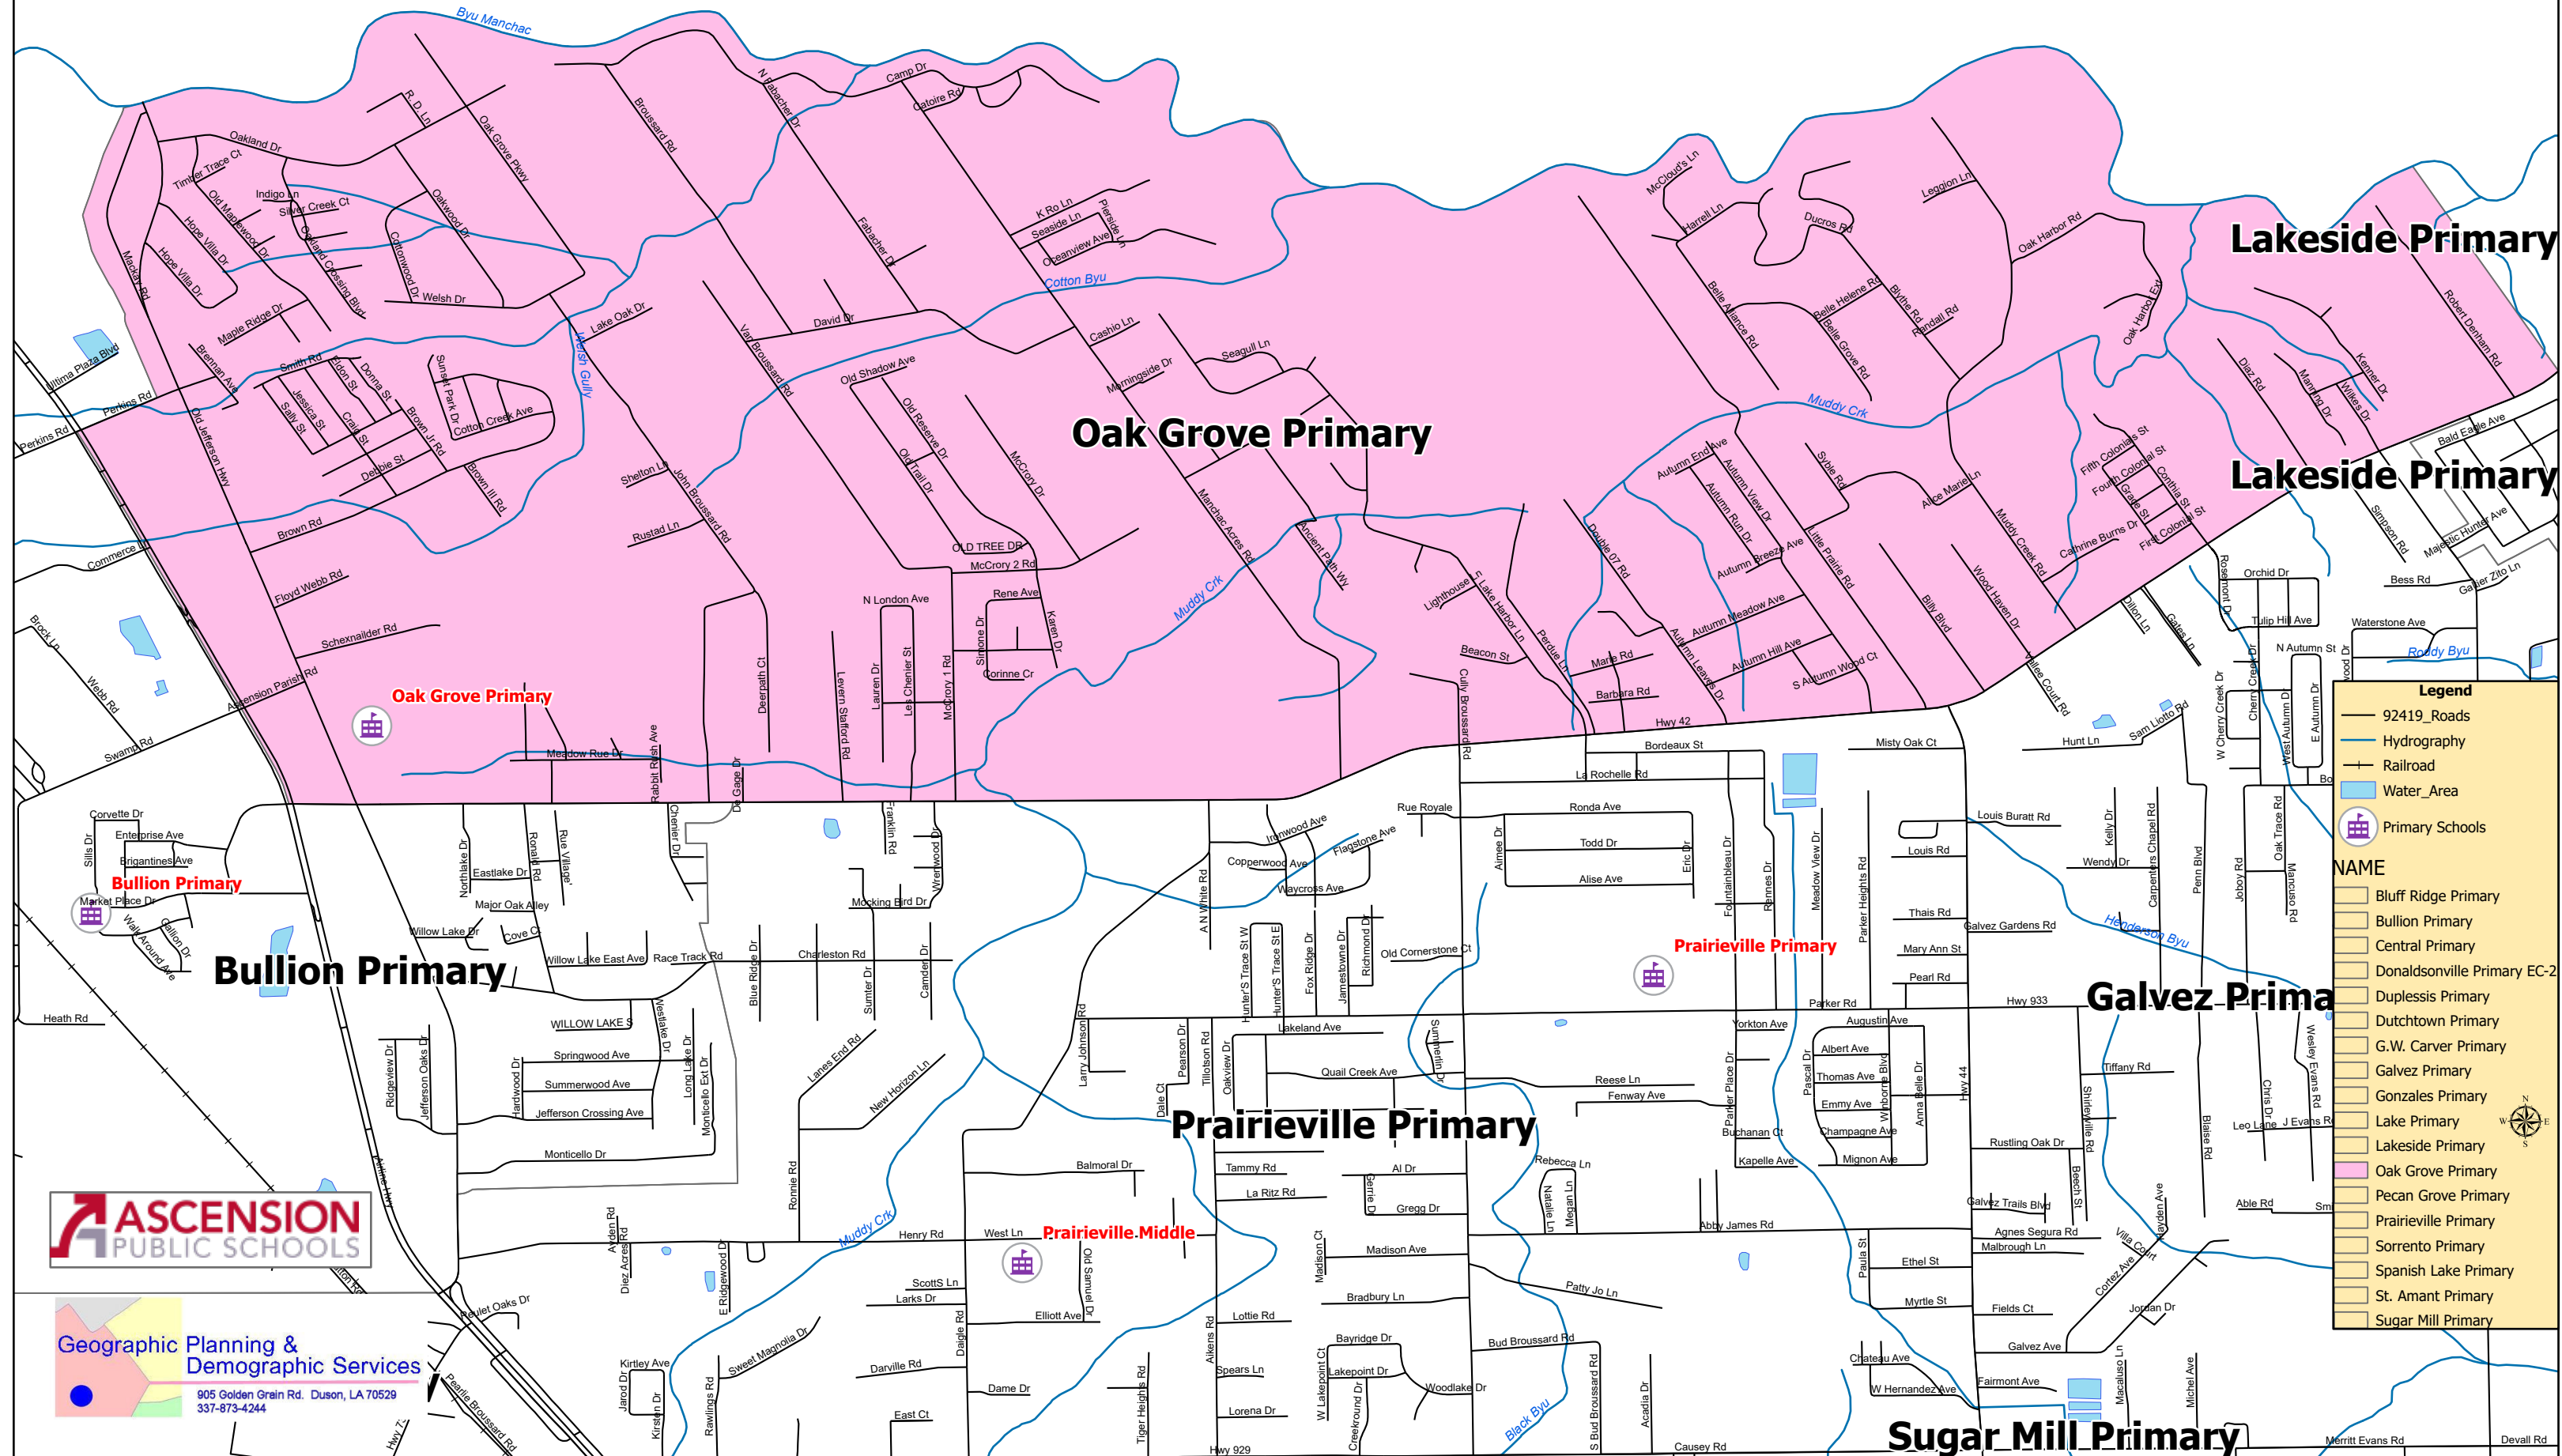

Ascension Parish Schools
 Oak Grove Primary
 Effective SY2024
 Adopted 11/2023

Legend

- 92419_Roads
- Hydrography
- Railroad
- Water_Area
- Primary Schools

NAME

- Bluff Ridge Primary
- Bullion Primary
- Central Primary
- Donaldsonville Primary EC-2
- Duplessis Primary
- Dutchtown Primary
- G.W. Carver Primary
- Galvez Primary
- Gonzales Primary
- Lake Primary
- Lakeside Primary
- Oak Grove Primary
- Pecan Grove Primary
- Prairieville Primary
- Sorrento Primary
- Spanish Lake Primary
- St. Amant Primary
- Sugar Mill Primary

Geographic Planning & Demographic Services
 905 Golden Grain Rd. Duson, LA 70529
 337-873-4244