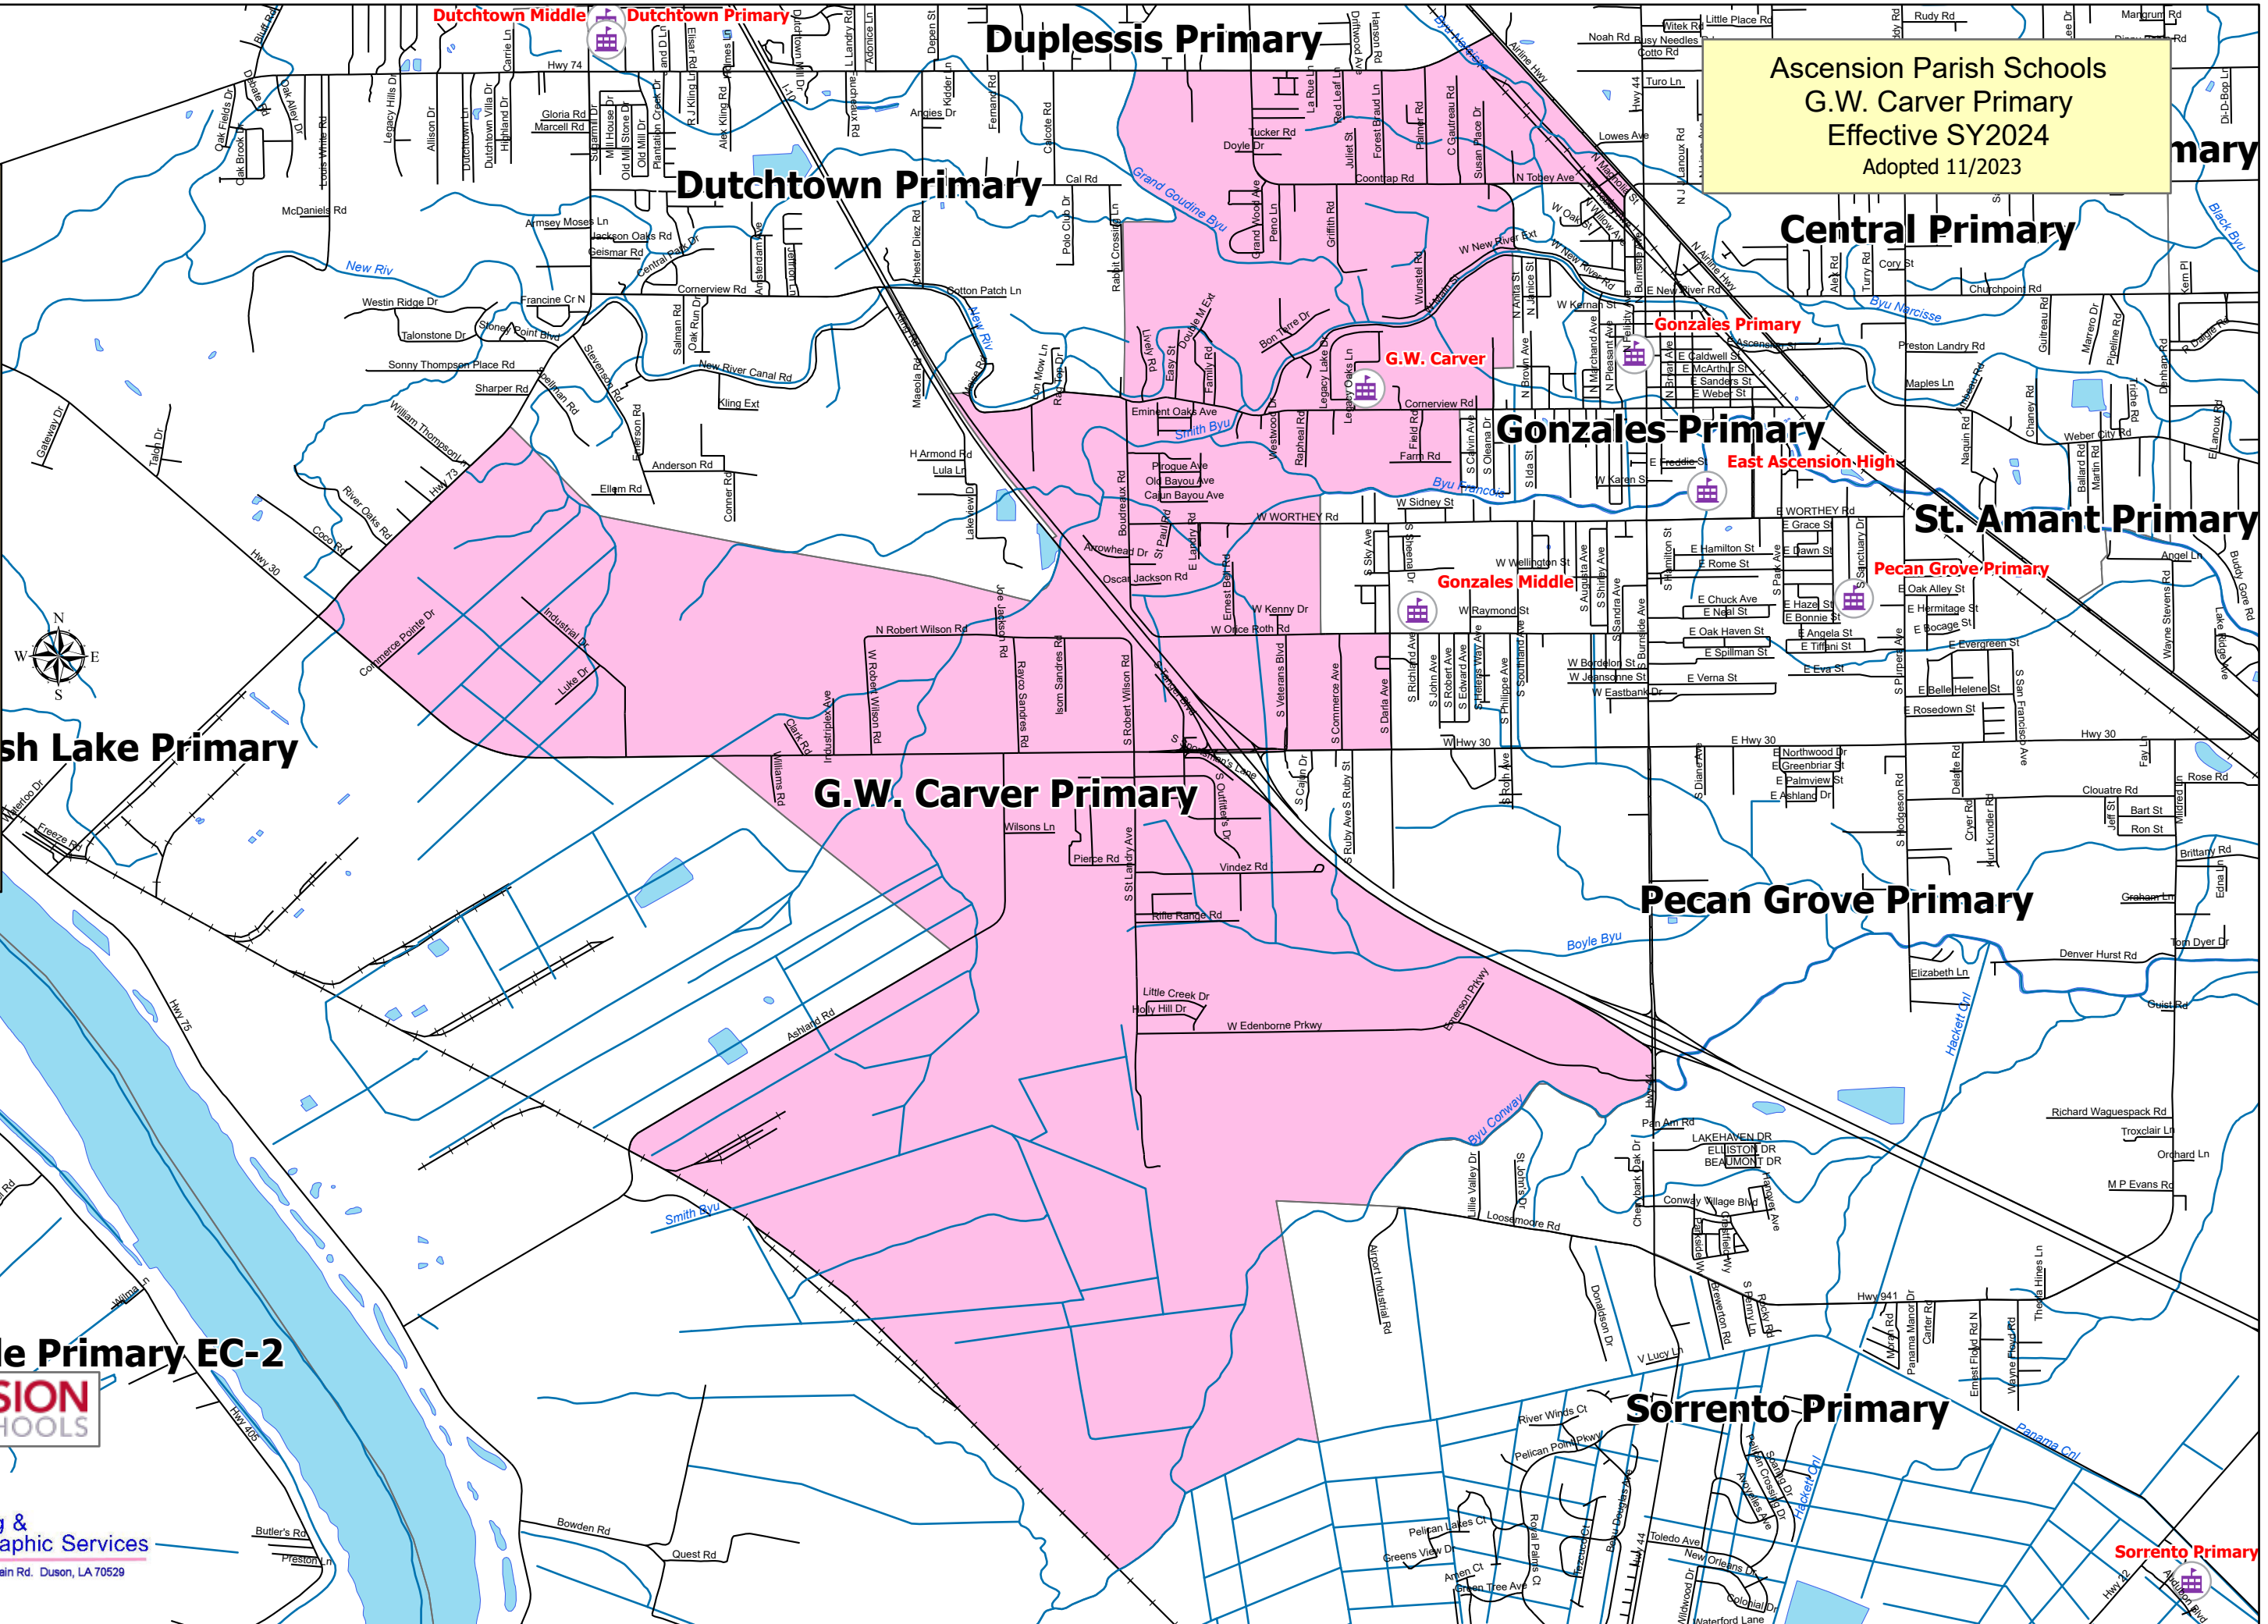

Ascension Parish Schools  
 G.W. Carver Primary  
 Effective SY2024  
 Adopted 11/2023

**Legend**

- 92419\_Roads
- Hydrography
- Railroad
- Water\_Area
- Primary Schools

**NAME**

- Bluff Ridge Primary
- Bullion Primary
- Central Primary
- Donaldsonville Primary EC-2
- Duplessis Primary
- Dutchtown Primary
- G.W. Carver Primary
- Galvez Primary
- Gonzales Primary
- Lake Primary
- Lakeside Primary
- Oak Grove Primary
- Pecan Grove Primary
- Prairieville Primary
- Sorrento Primary
- Spanish Lake Primary
- St. Amant Primary
- Sugar Mill Primary

**Donaldsonville Primary EC-2**

**Geographic Planning & Demographic Services**  
 905 Golden Grain Rd. Duson, LA 70529  
 337-873-4244

**Sorrento Primary**