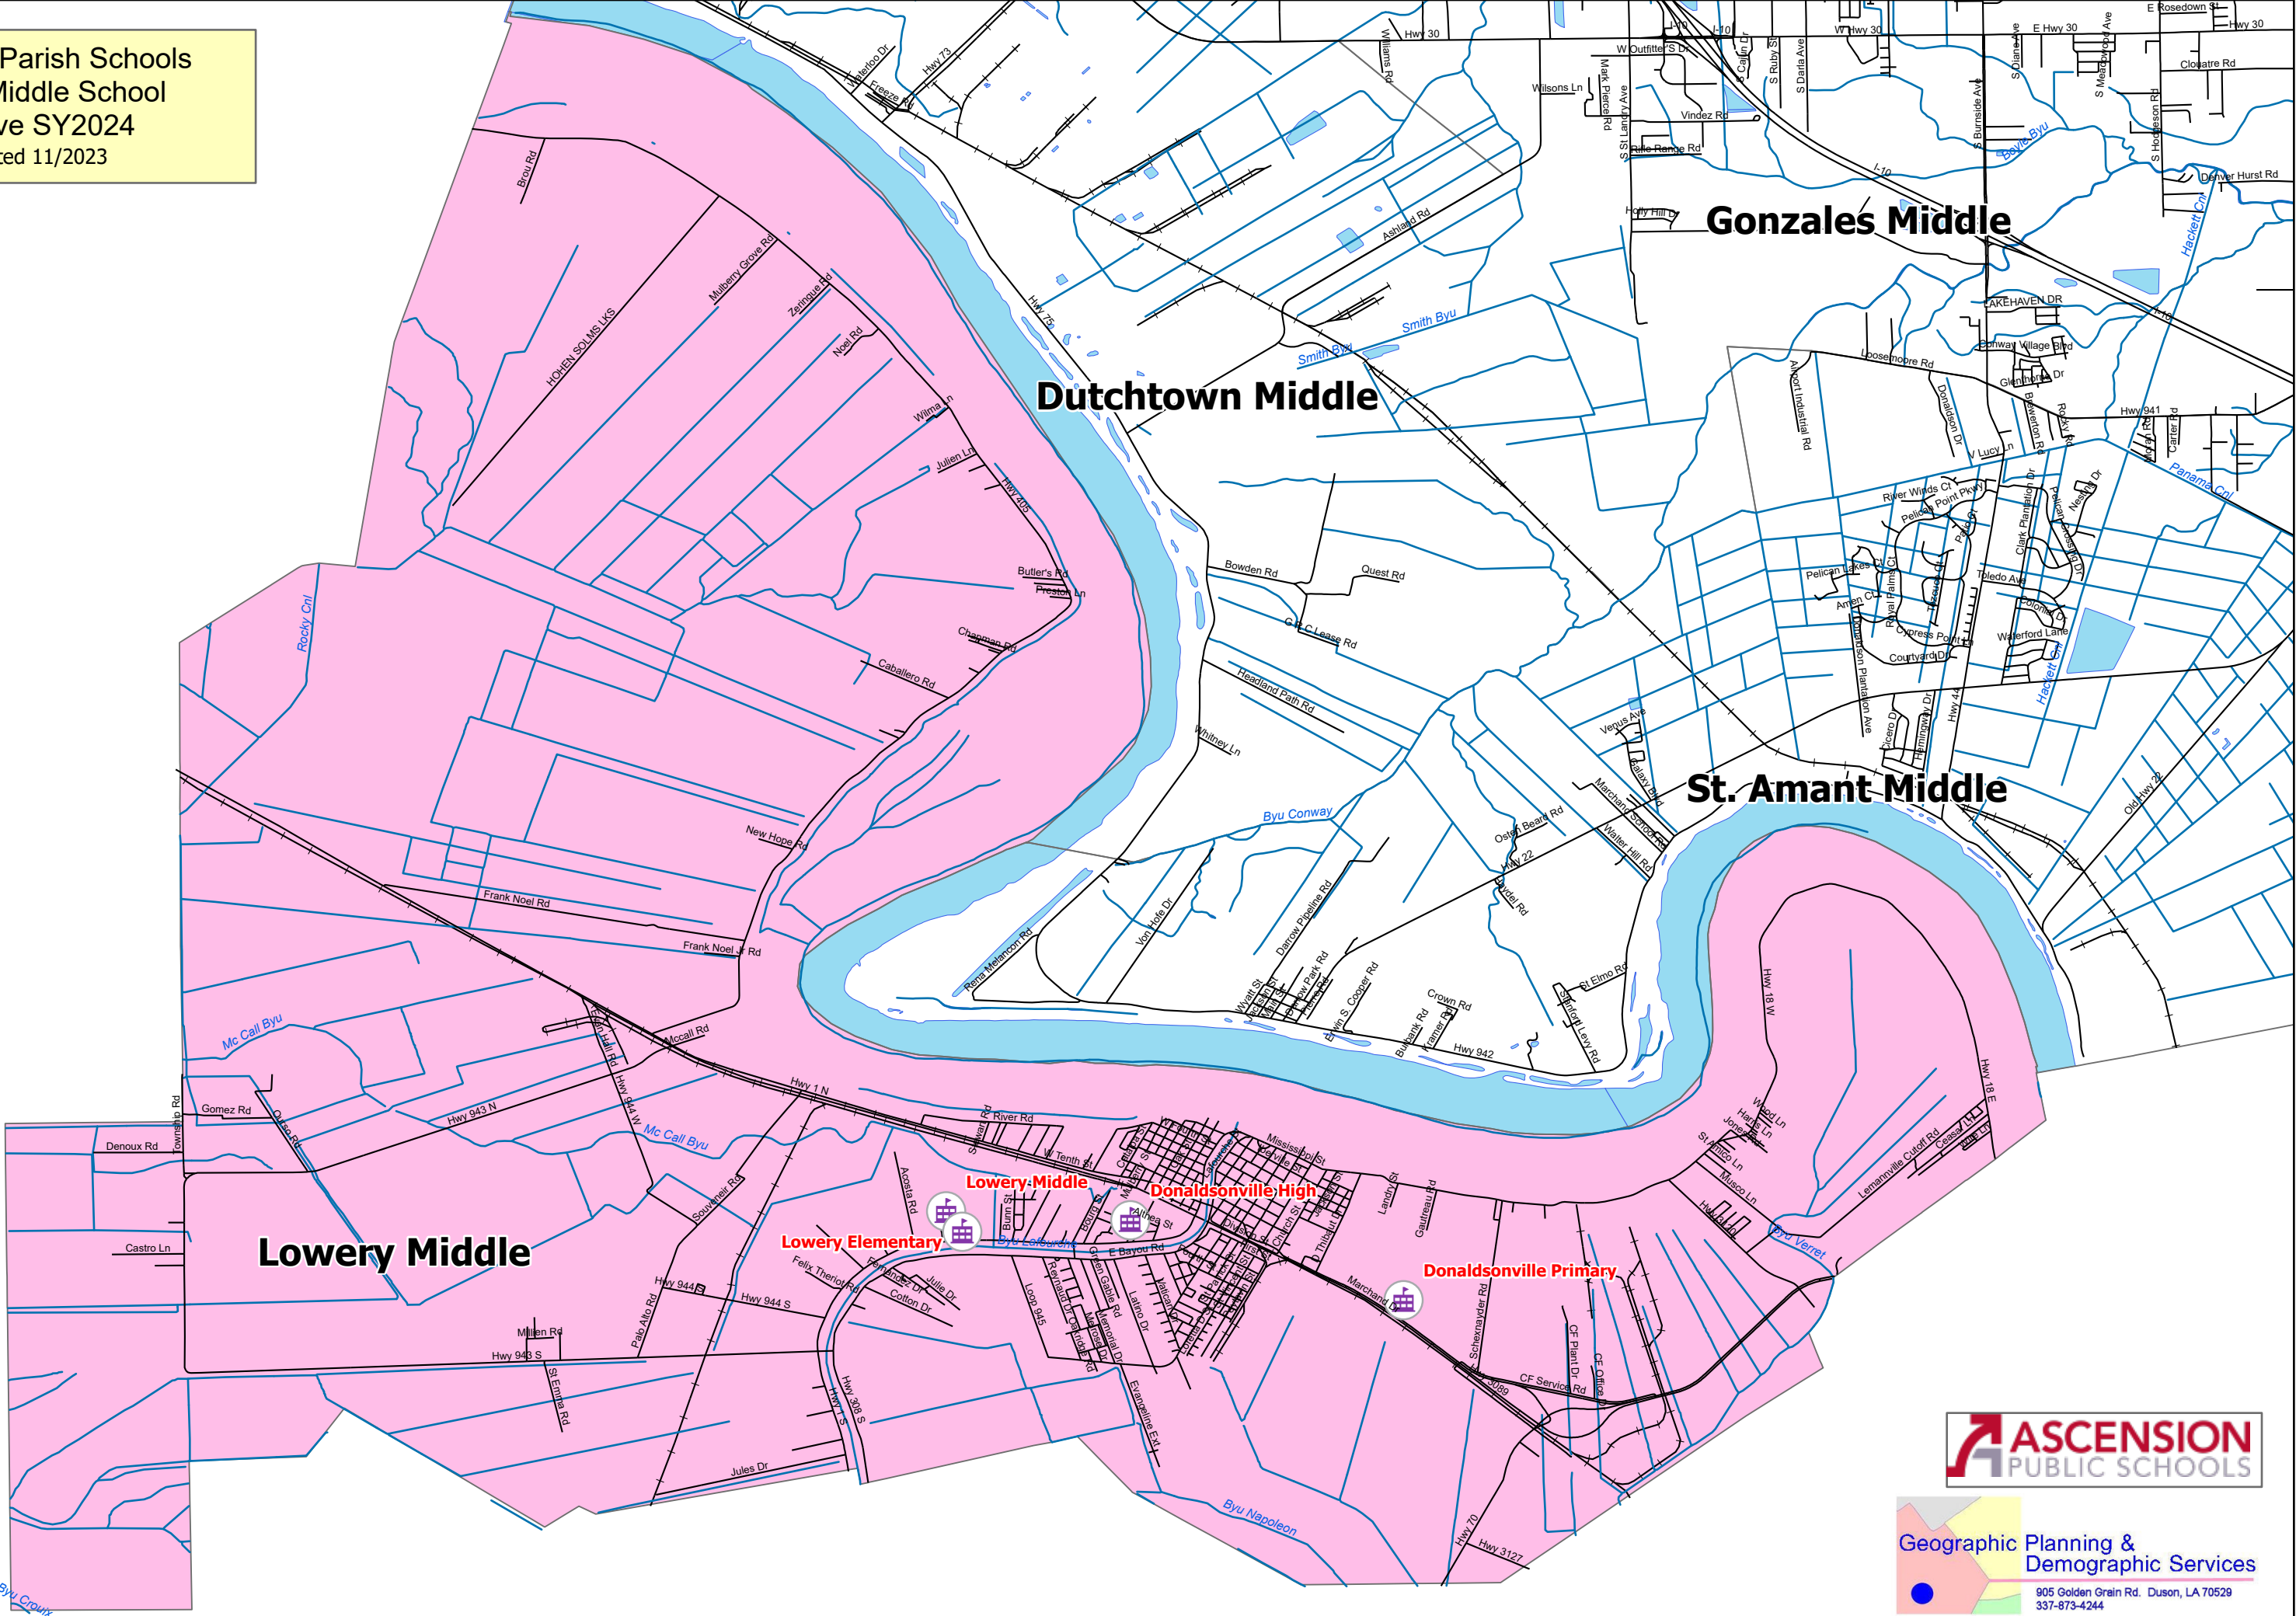

Ascension Parish Schools
 Lowery Middle School
 Effective SY2024
 Adopted 11/2023

Legend

- 92419_Roads
- Hydrography
- Railroad
- Water_Area
- Primary Schools

NAME

- Bluff Middle
- Central Middle
- Dutchtown Middle
- Galvez Middle
- Gonzales Middle
- Lake Middle
- Lowery Middle
- Prairieville Middle
- St. Amant Middle

Geographic Planning & Demographic Services
 805 Golden Grain Rd. Duson, LA 70529
 337-873-4244