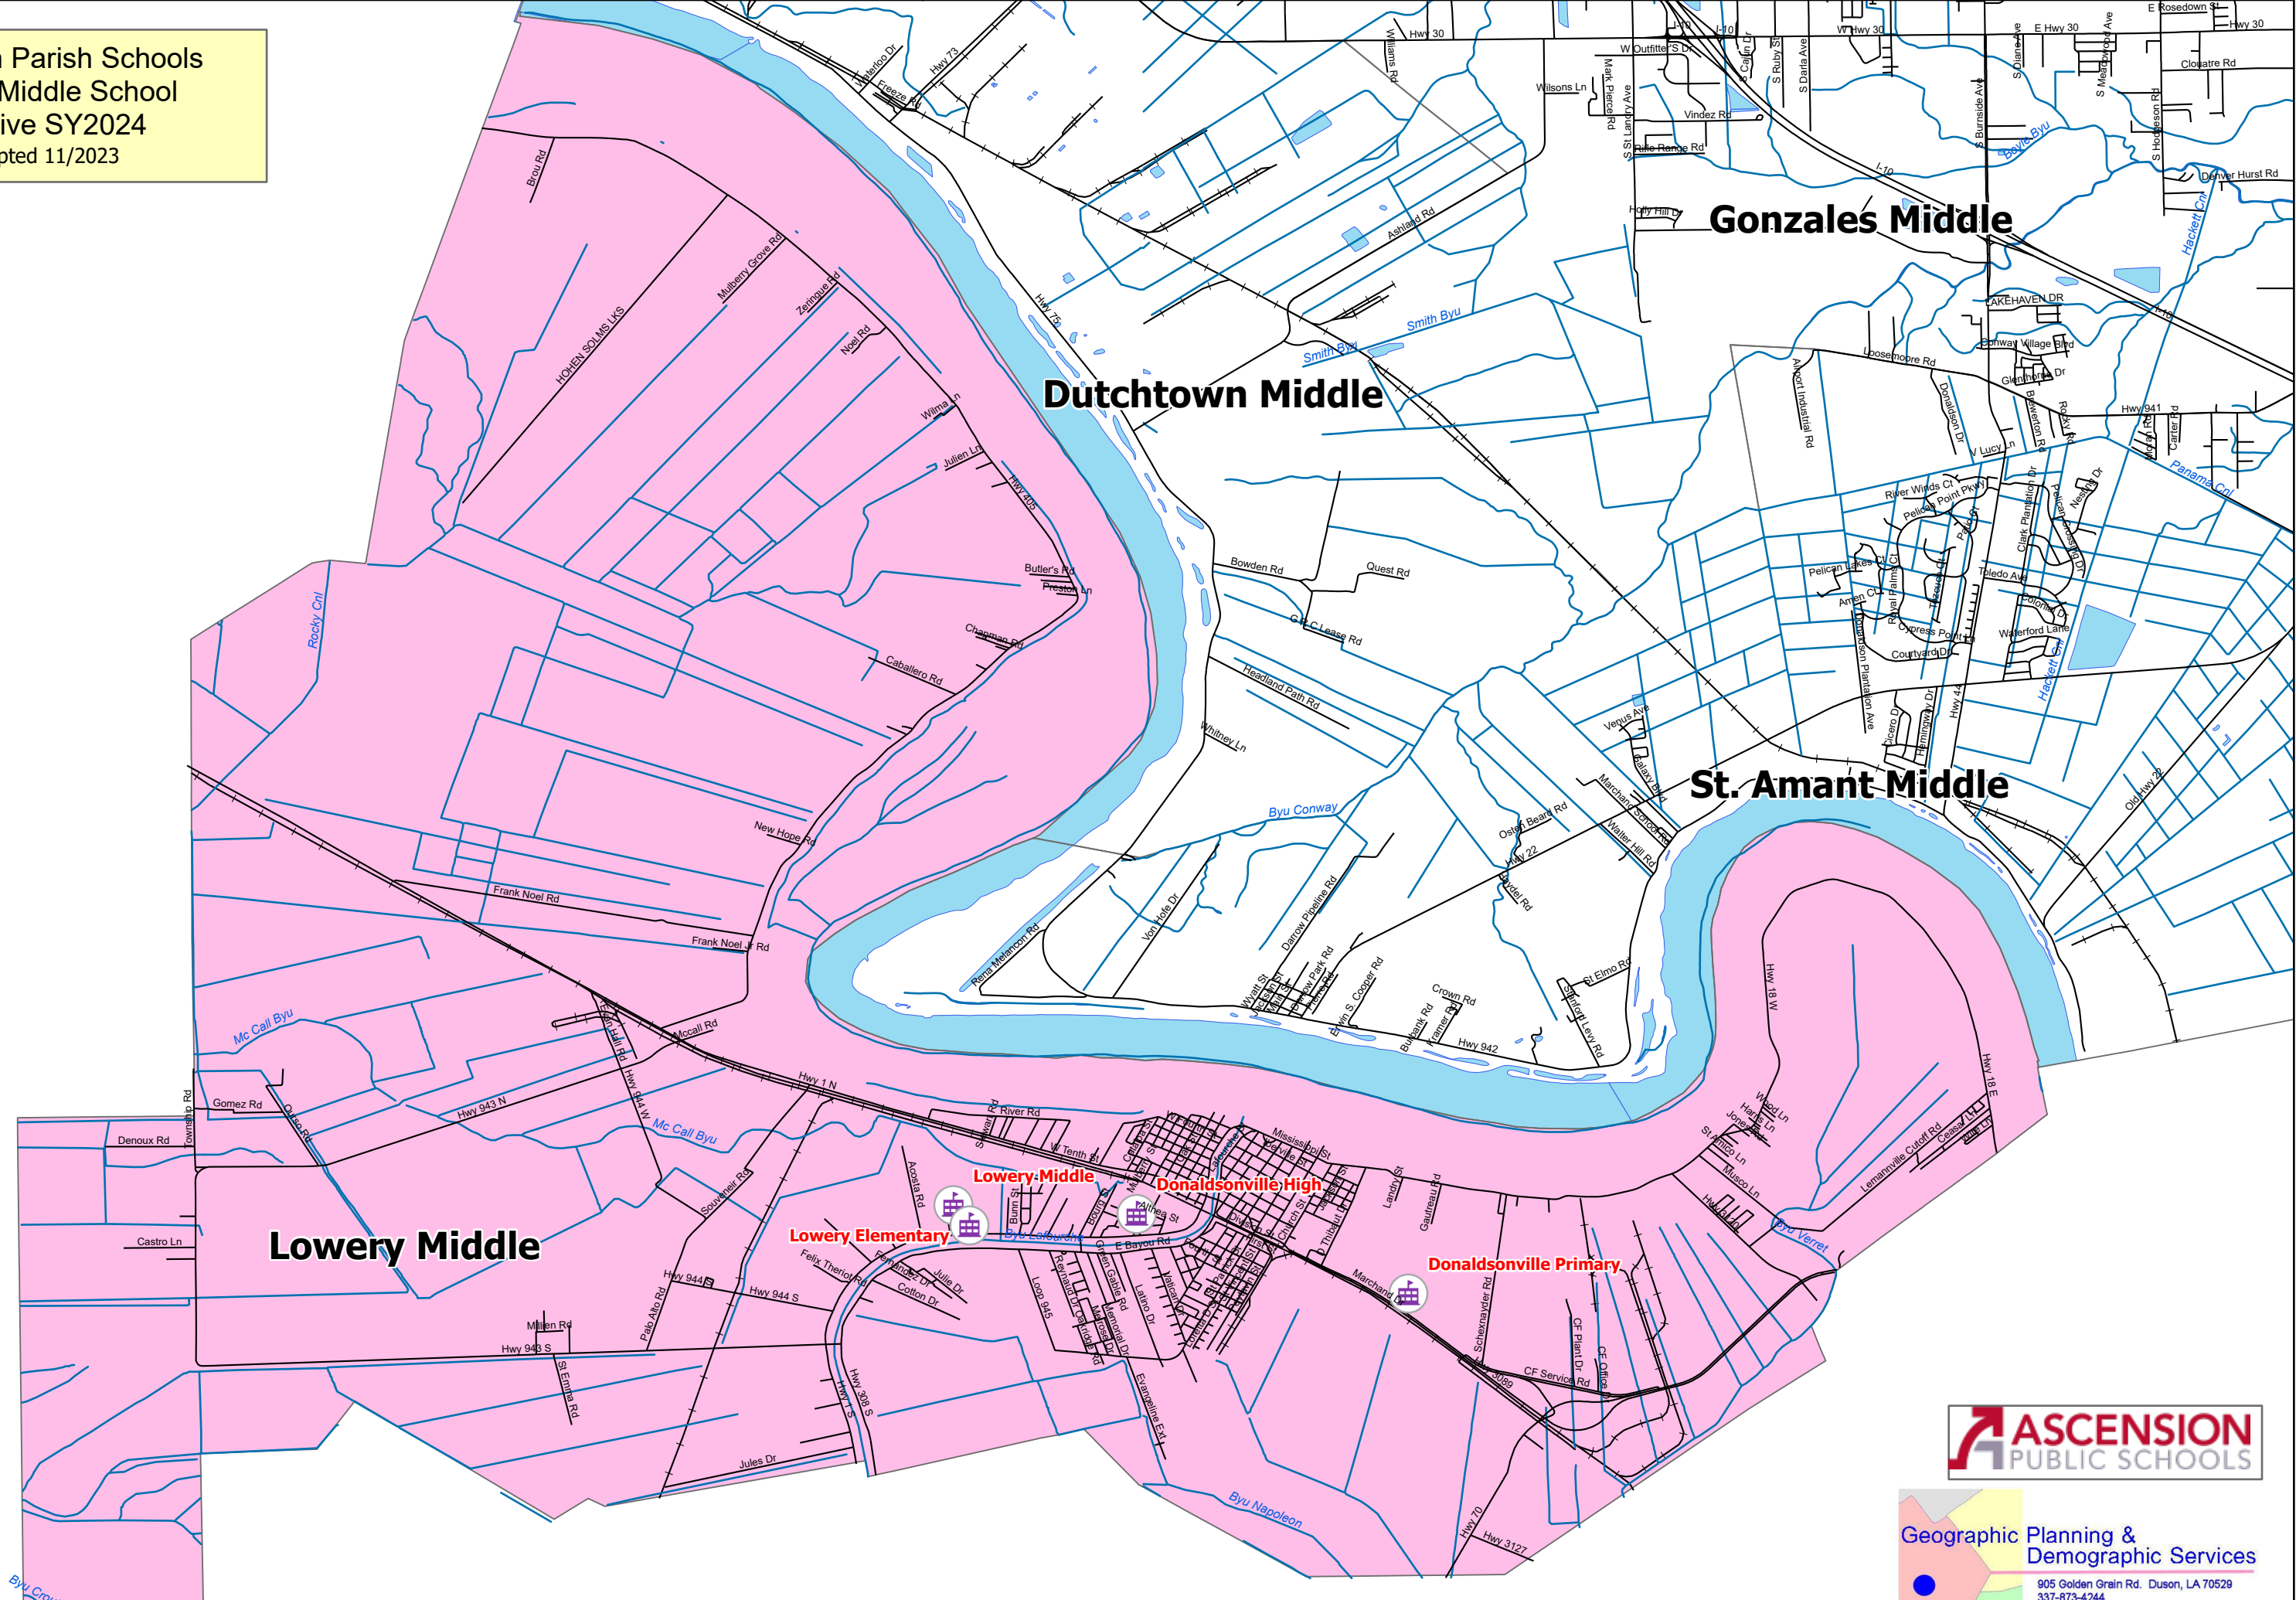

Ascension Parish Schools
 Lowery Middle School
 Effective SY2024
 Adopted 11/2023

Legend

- 92419_Roads
- Hydrography
- Railroad
- Water_Area
- Primary Schools

NAME

- Bluff Middle
- Central Middle
- Dutchtown Middle
- Galvez Middle
- Gonzales Middle
- Lake Middle
- Lowery Middle
- Prairieville Middle
- St. Amant Middle

Geographic Planning & Demographic Services
 905 Golden Grain Rd. Duson, LA 70529
 337-873-4244