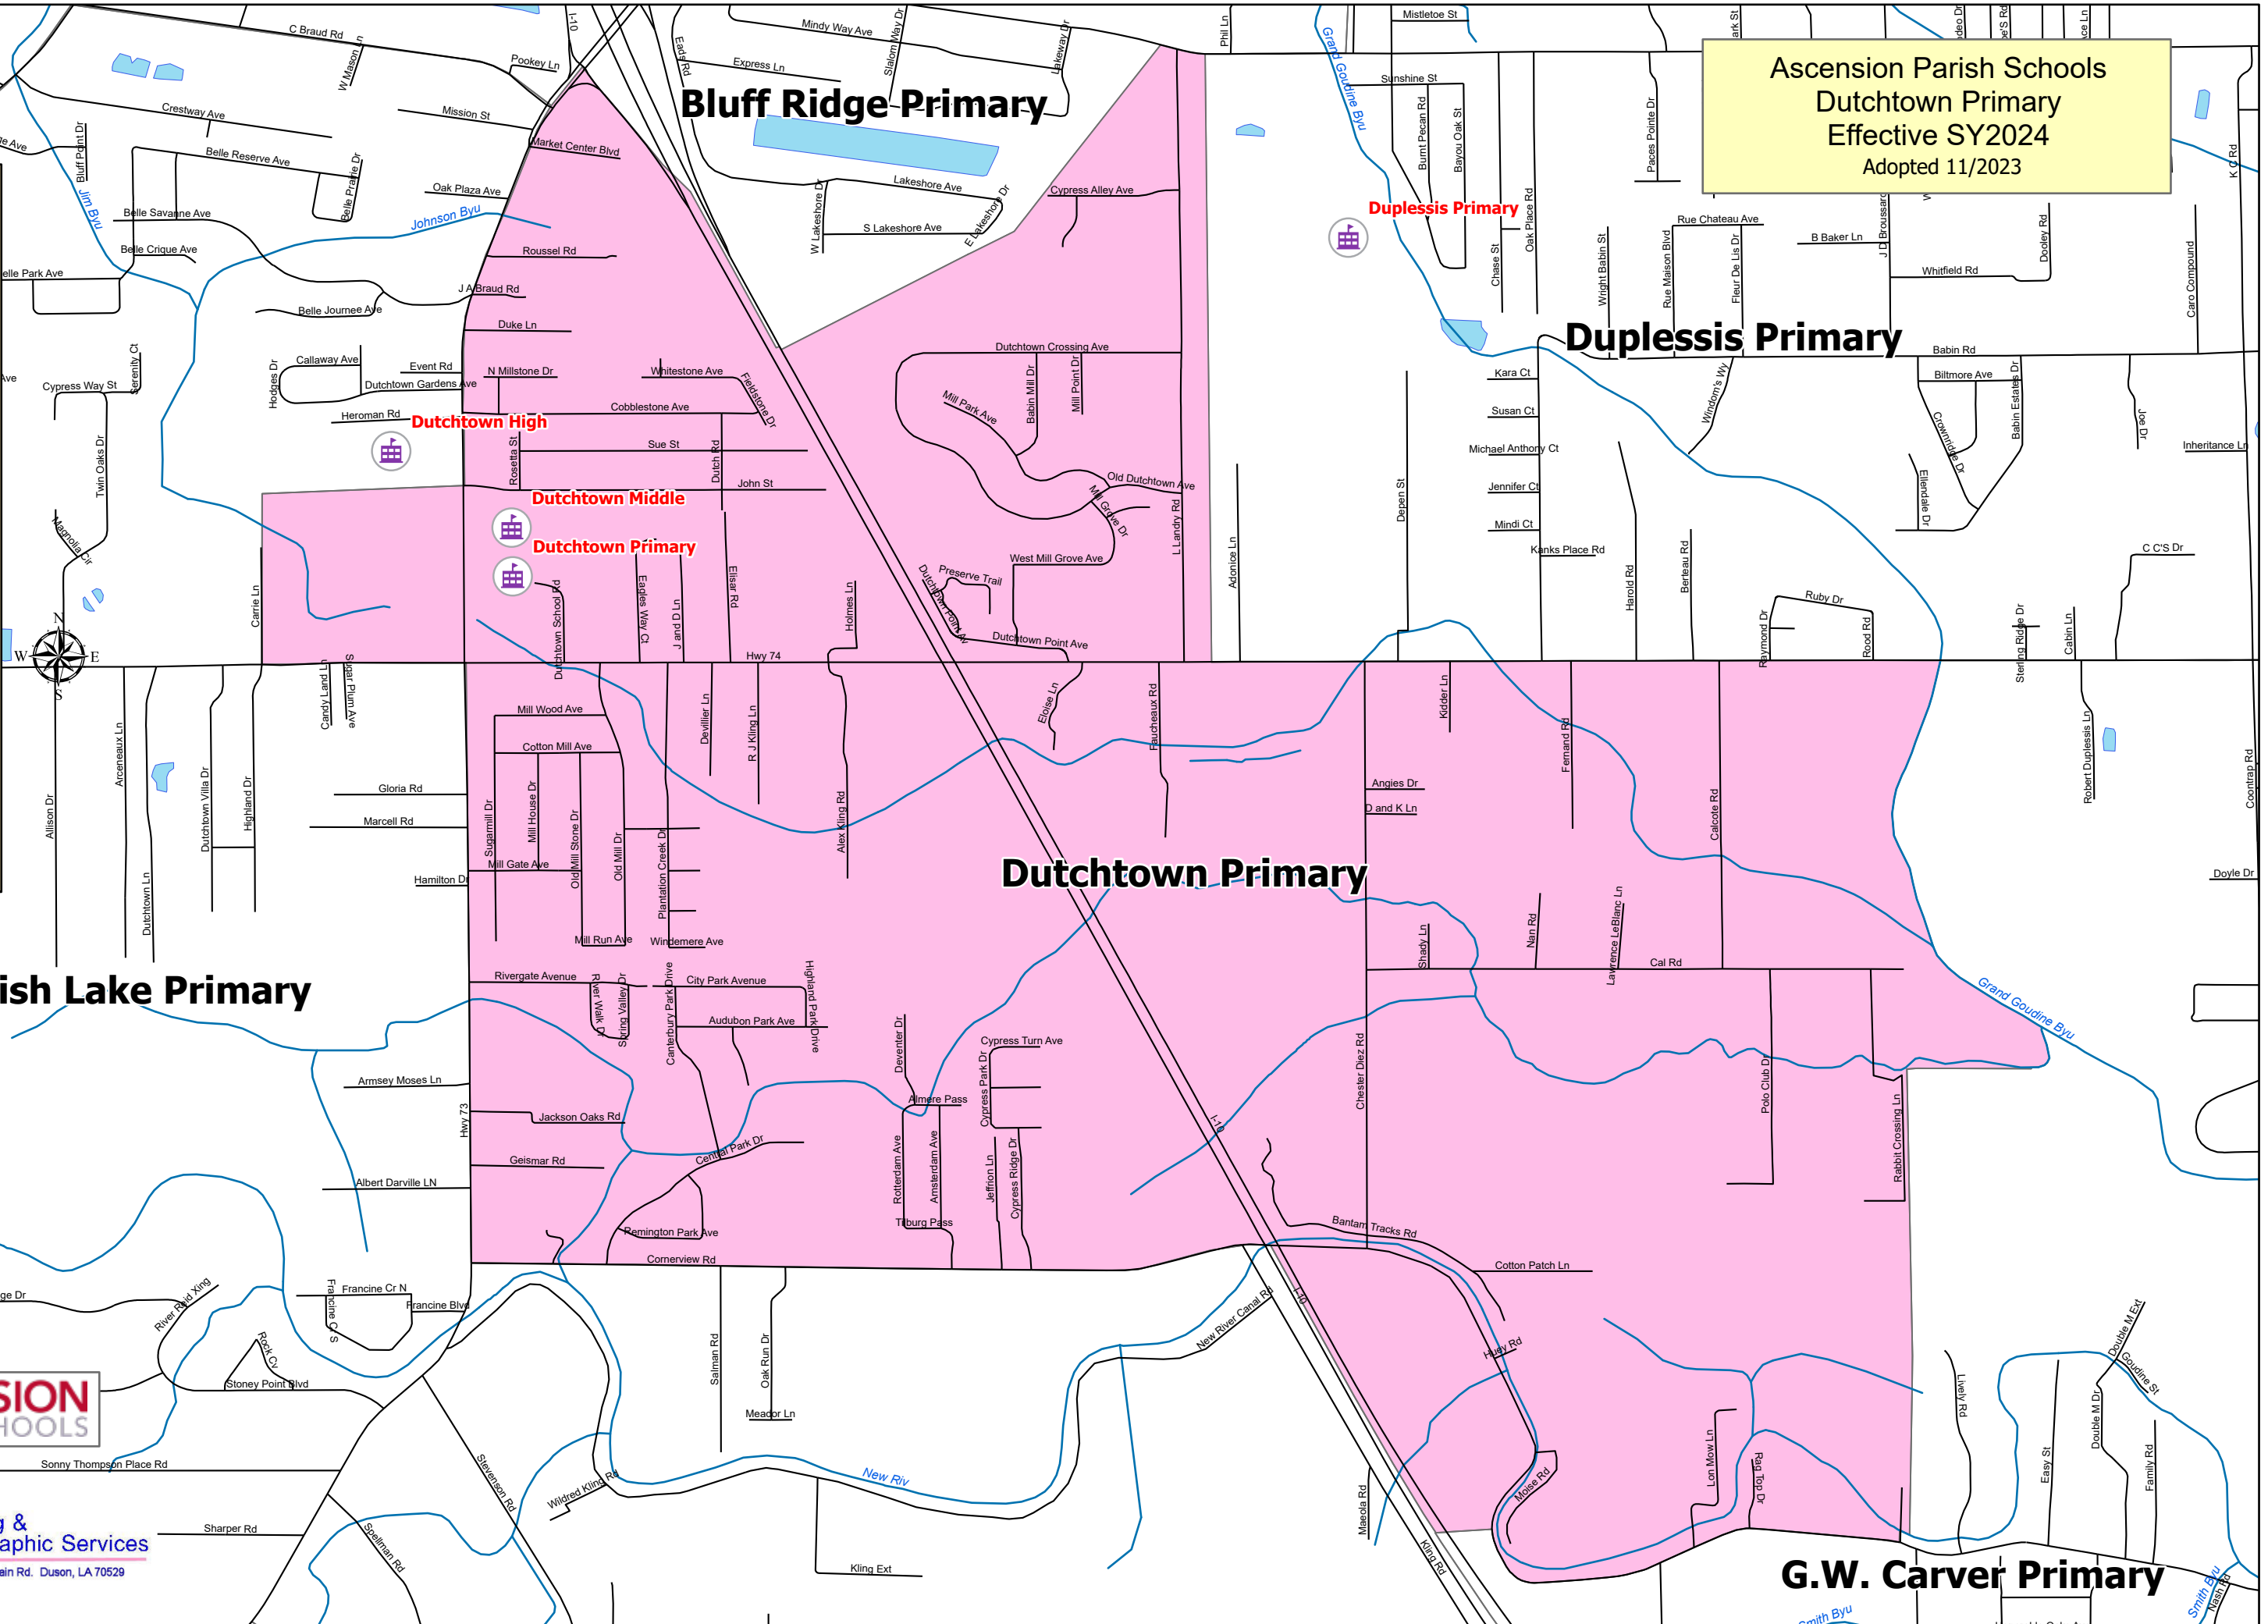

Ascension Parish Schools
 Dutchtown Primary
 Effective SY2024
 Adopted 11/2023

Legend

- 92419_Roads
- Hydrography
- Railroad
- Water_Area
- Primary Schools

NAME

- Bluff Ridge Primary
- Bullion Primary
- Central Primary
- Donaldsonville Primary EC-2
- Duplessis Primary
- Dutchtown Primary
- G.W. Carver Primary
- Galvez Primary
- Gonzales Primary
- Lake Primary
- Lakeside Primary
- Oak Grove Primary
- Pecan Grove Primary
- Prairieville Primary
- Sorrento Primary
- Spanish Lake Primary
- St. Amant Primary
- Sugar Mill Primary

Geographic Planning & Demographic Services
 905 Golden Grain Rd. Duson, LA 70529
 337-873-4244

G.W. Carver Primary