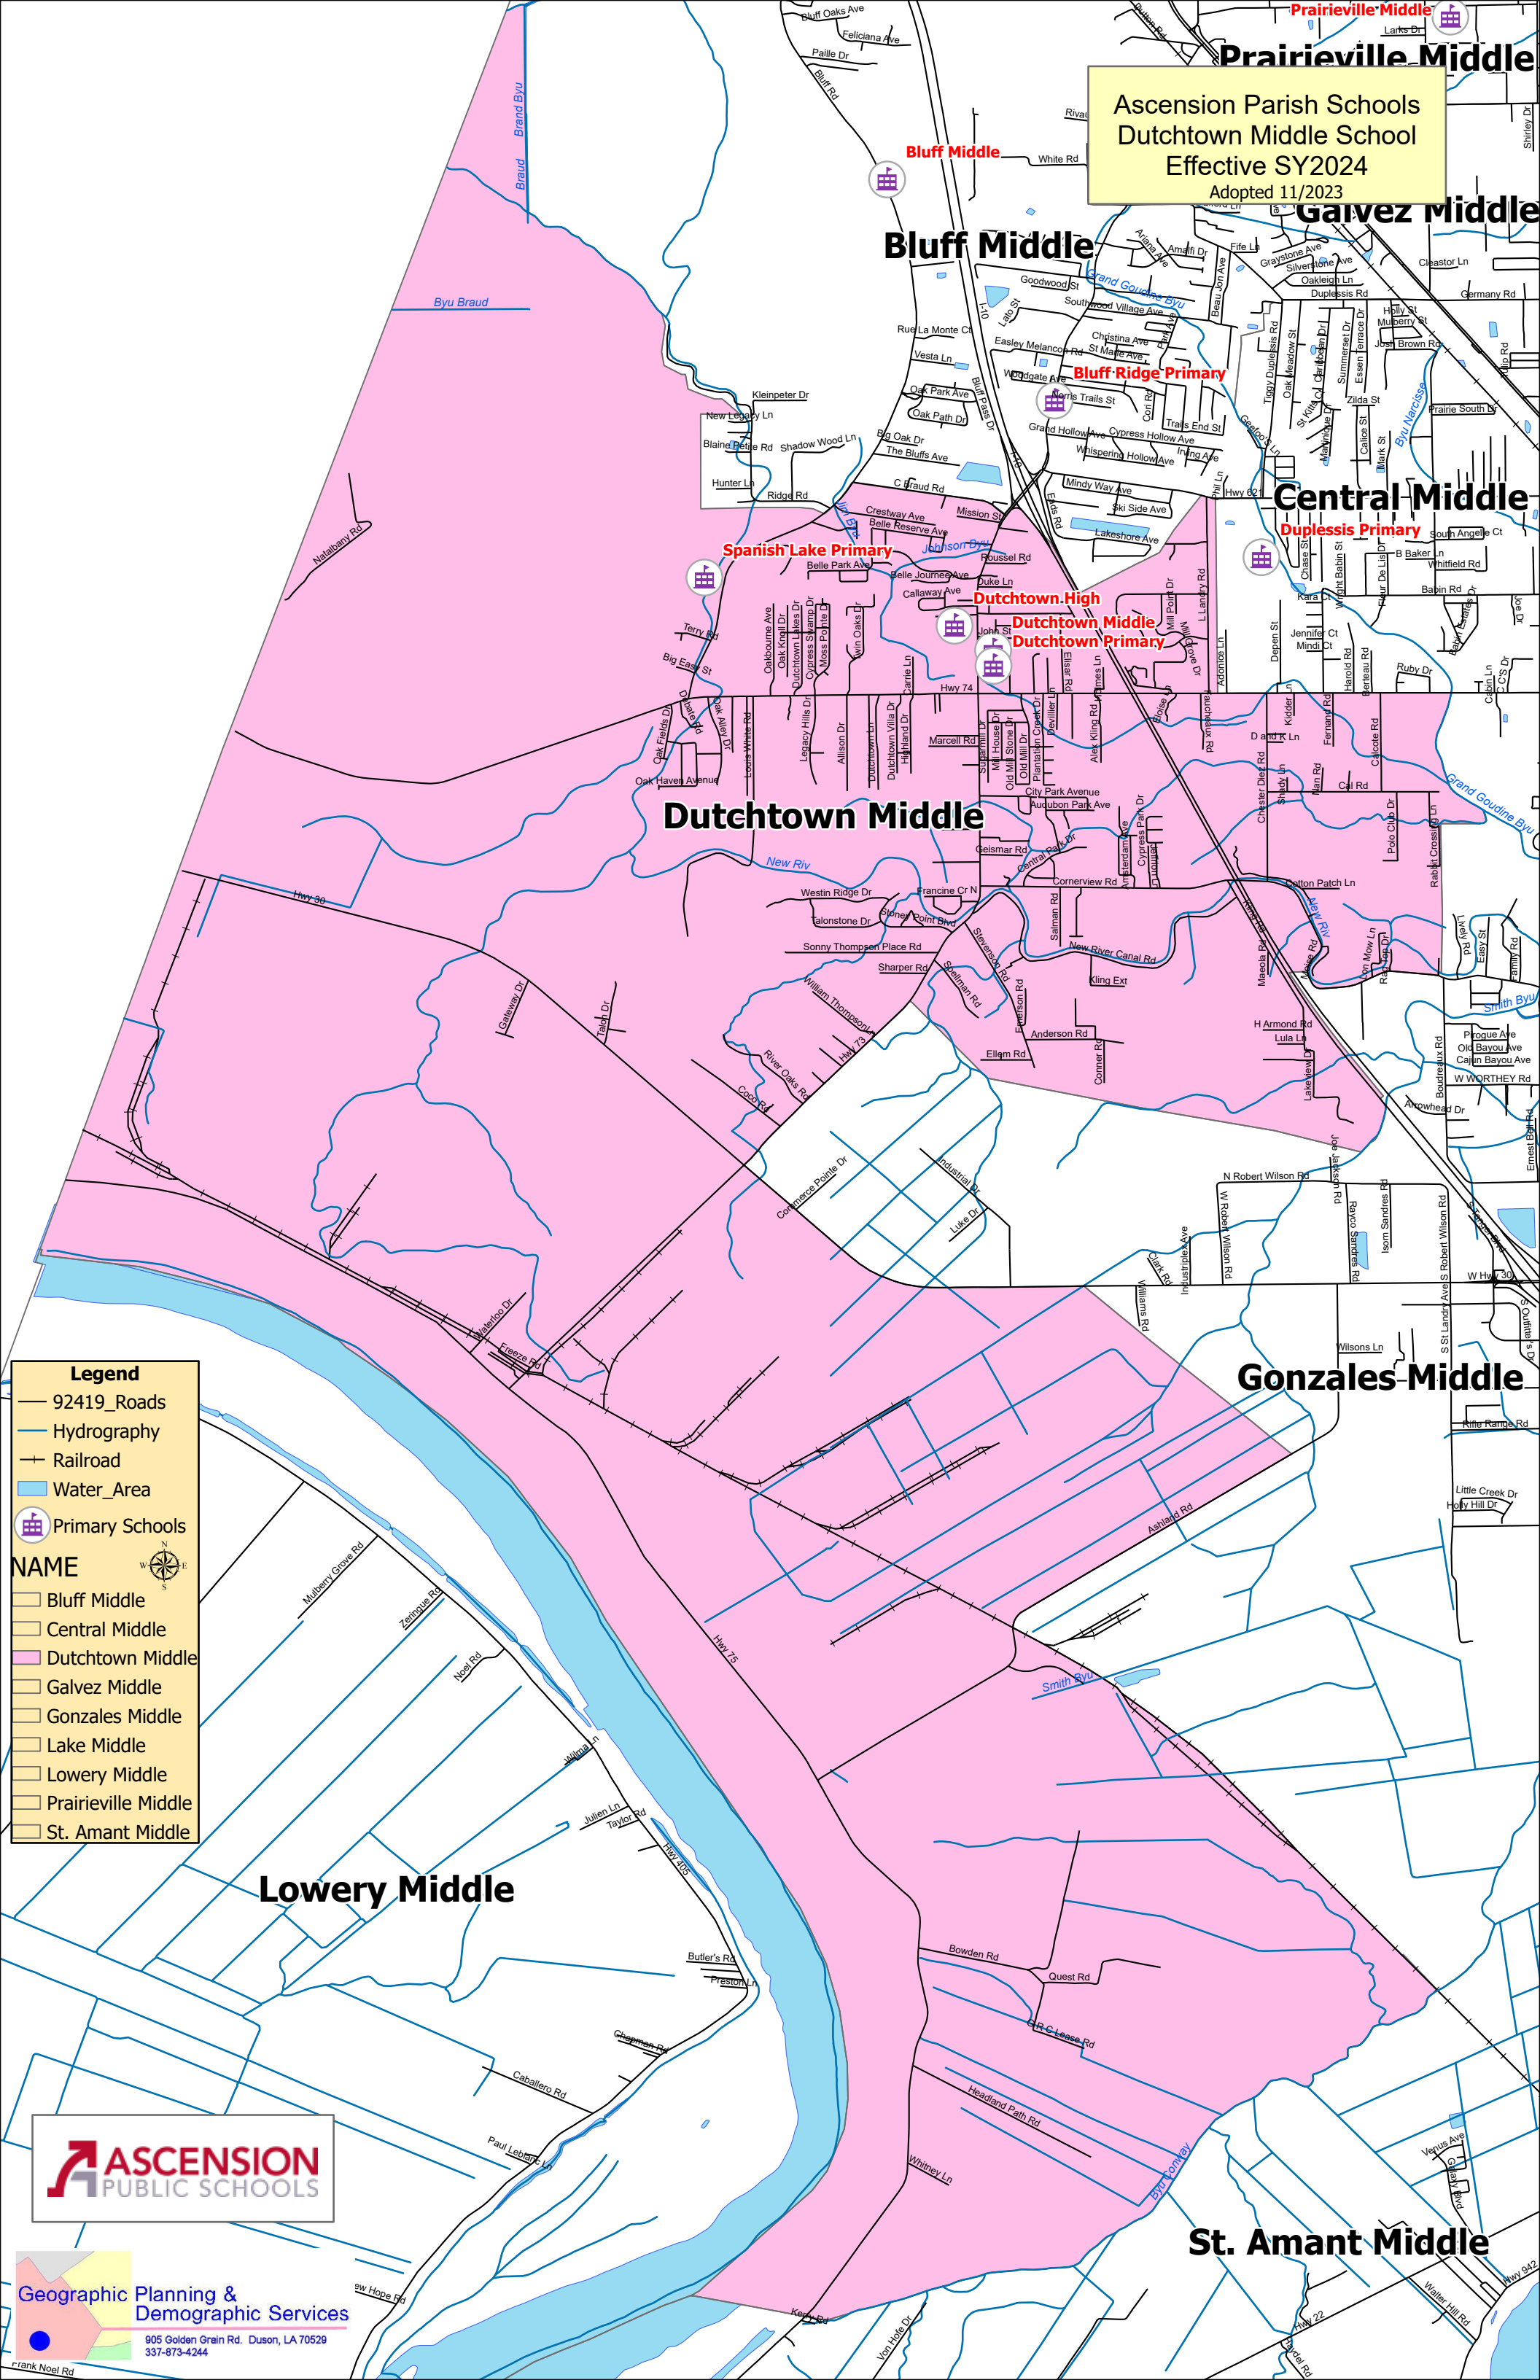

Ascension Parish Schools
 Dutchtown Middle School
 Effective SY2024
 Adopted 11/2023

Legend

- 92419_Roads
- Hydrography
- Railroad
- Water_Area
- 🏫 Primary Schools

NAME

- Bluff Middle
- Central Middle
- Dutchtown Middle
- Galvez Middle
- Gonzales Middle
- Lake Middle
- Lowery Middle
- Prairieville Middle
- St. Amant Middle

Geographic Planning & Demographic Services
 905 Golden Grain Rd. Duson, LA 70529
 337-873-4244