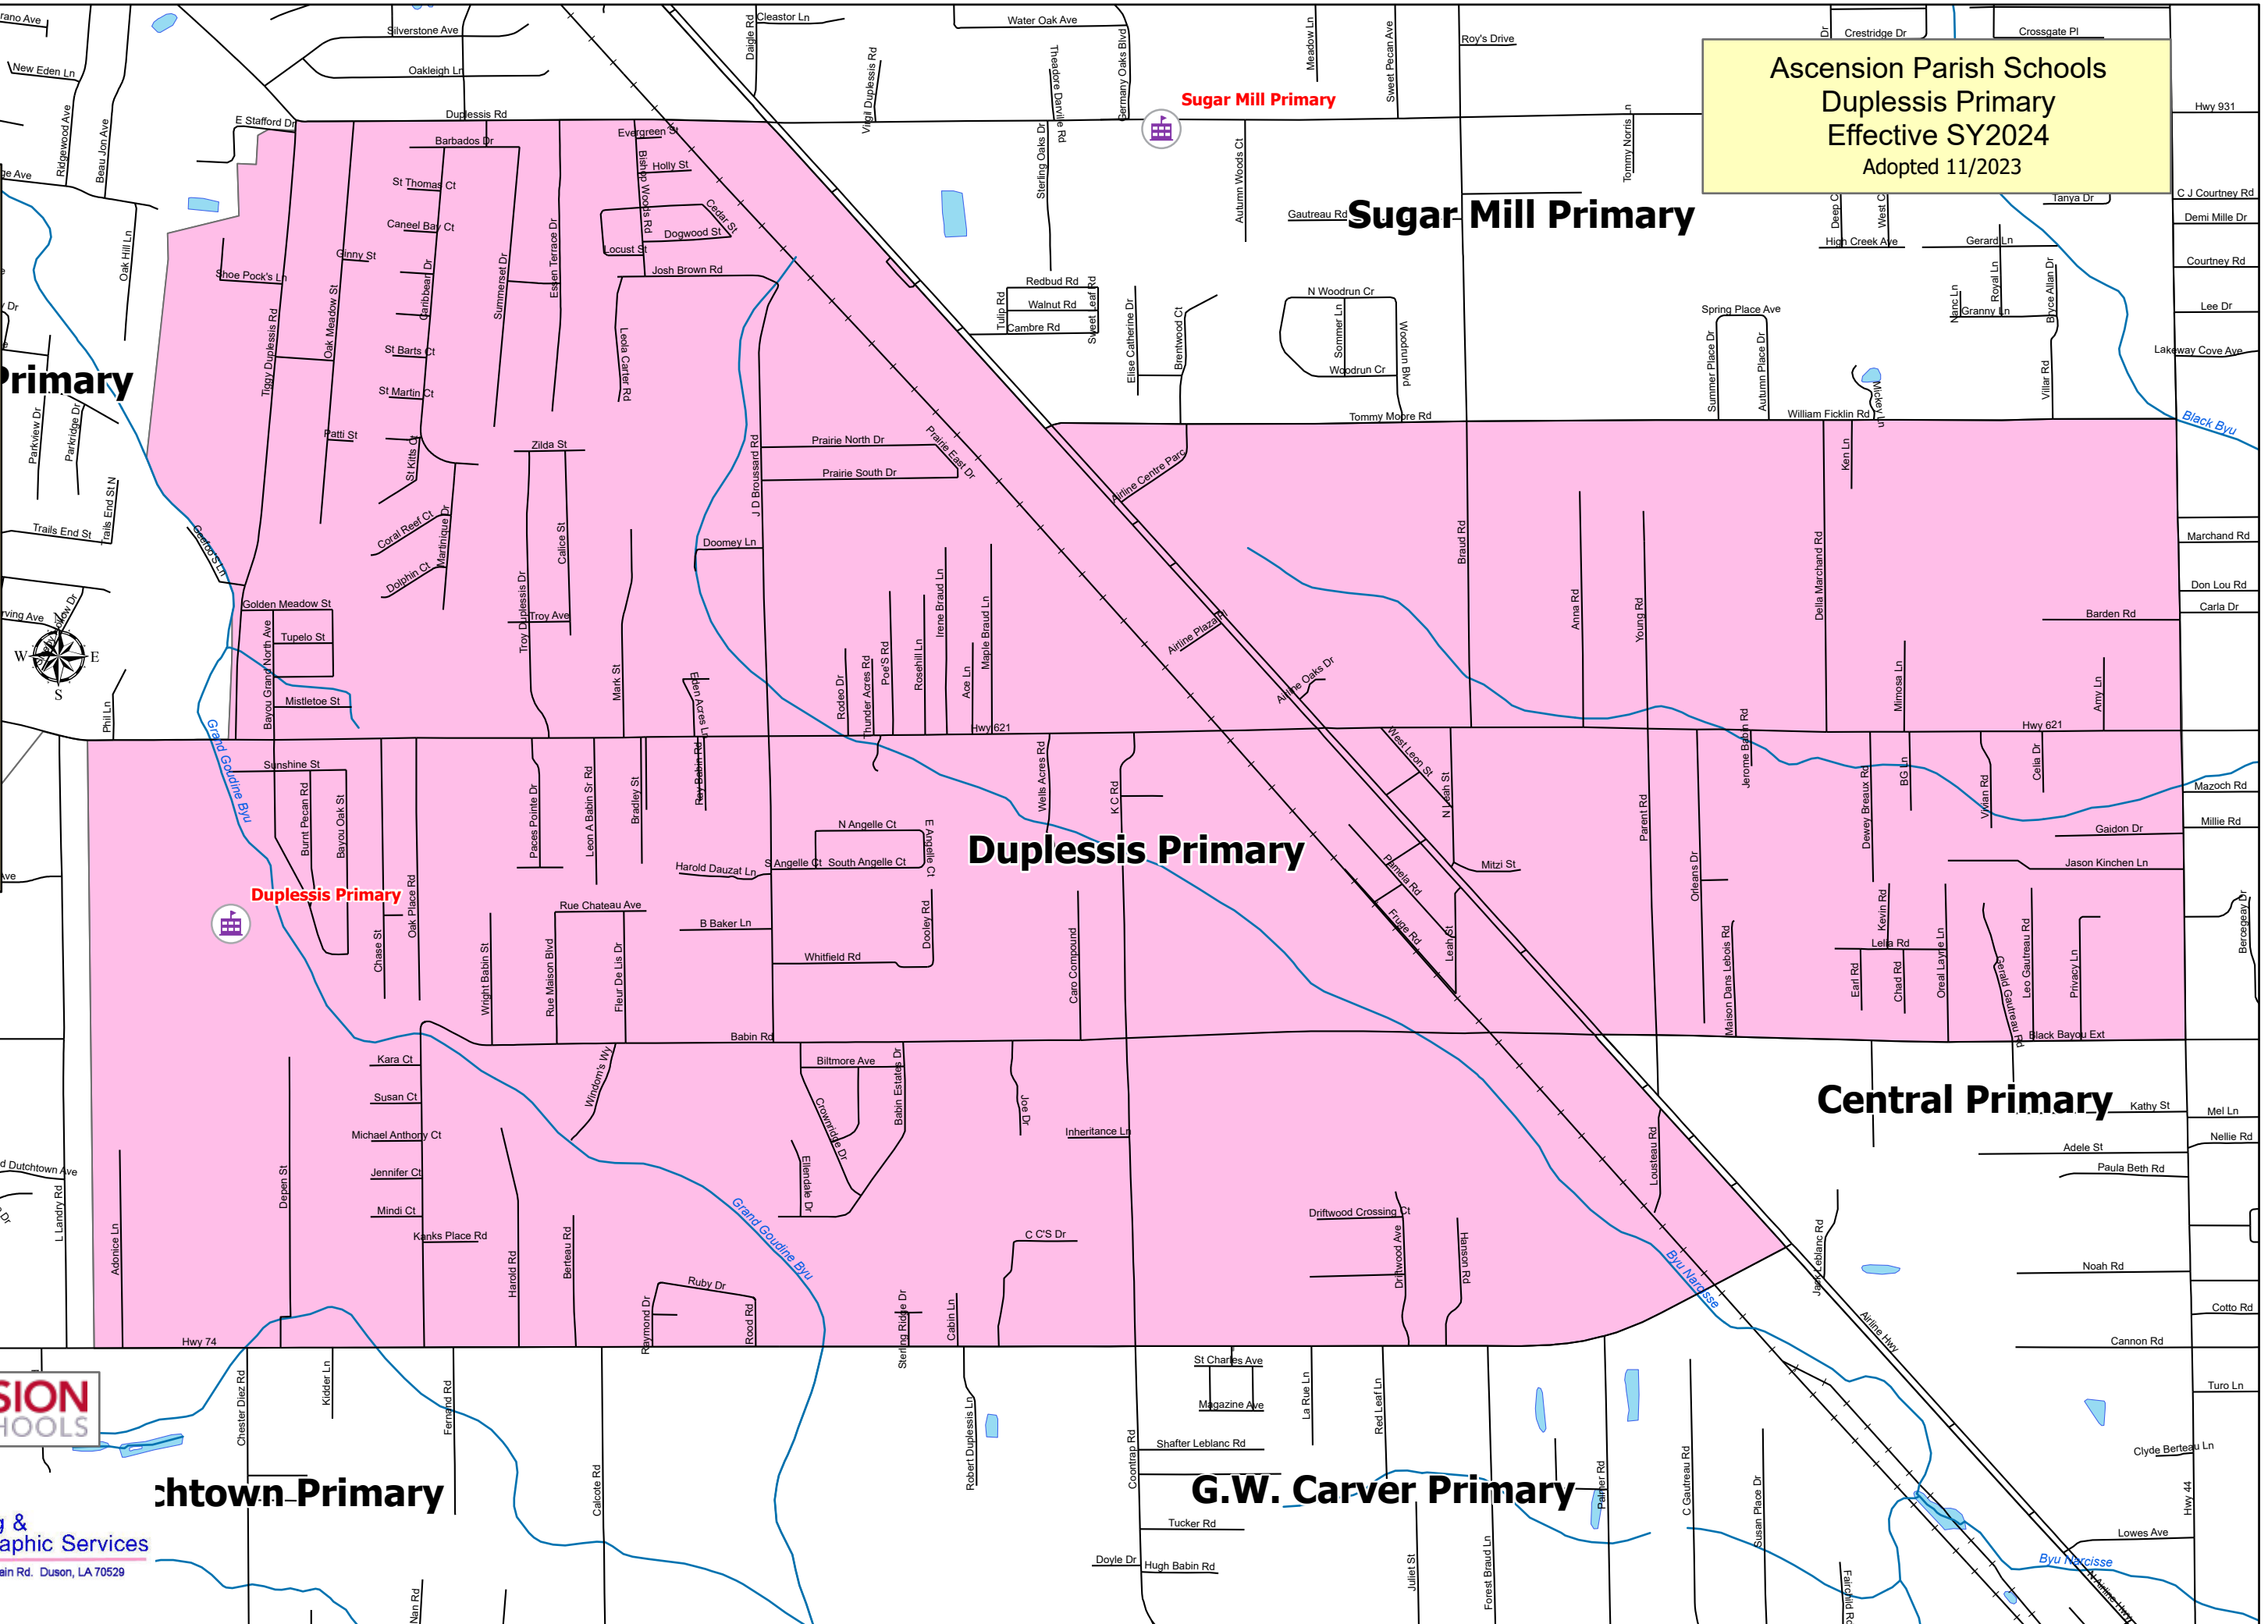

Ascension Parish Schools
 Duplessis Primary
 Effective SY2024
 Adopted 11/2023

Legend

- 92419_Roads
- Hydrography
- Railroad
- Water_Area
- Primary Schools

NAME

- Bluff Ridge Primary
- Bullion Primary
- Central Primary
- Donaldsonville Primary EC-2
- Duplessis Primary
- Dutchtown Primary
- G.W. Carver Primary
- Galvez Primary
- Gonzales Primary
- Lake Primary
- Lakeside Primary
- Oak Grove Primary
- Pecan Grove Primary
- Prairieville Primary
- Sorrento Primary
- Spanish Lake Primary
- St. Amant Primary
- Sugar Mill Primary

Geographic Planning & Demographic Services
 905 Golden Grain Rd. Duson, LA 70529
 337-873-4244

Dutchtown Primary

G.W. Carver Primary

Central Primary

Duplessis Primary

Sugar Mill Primary