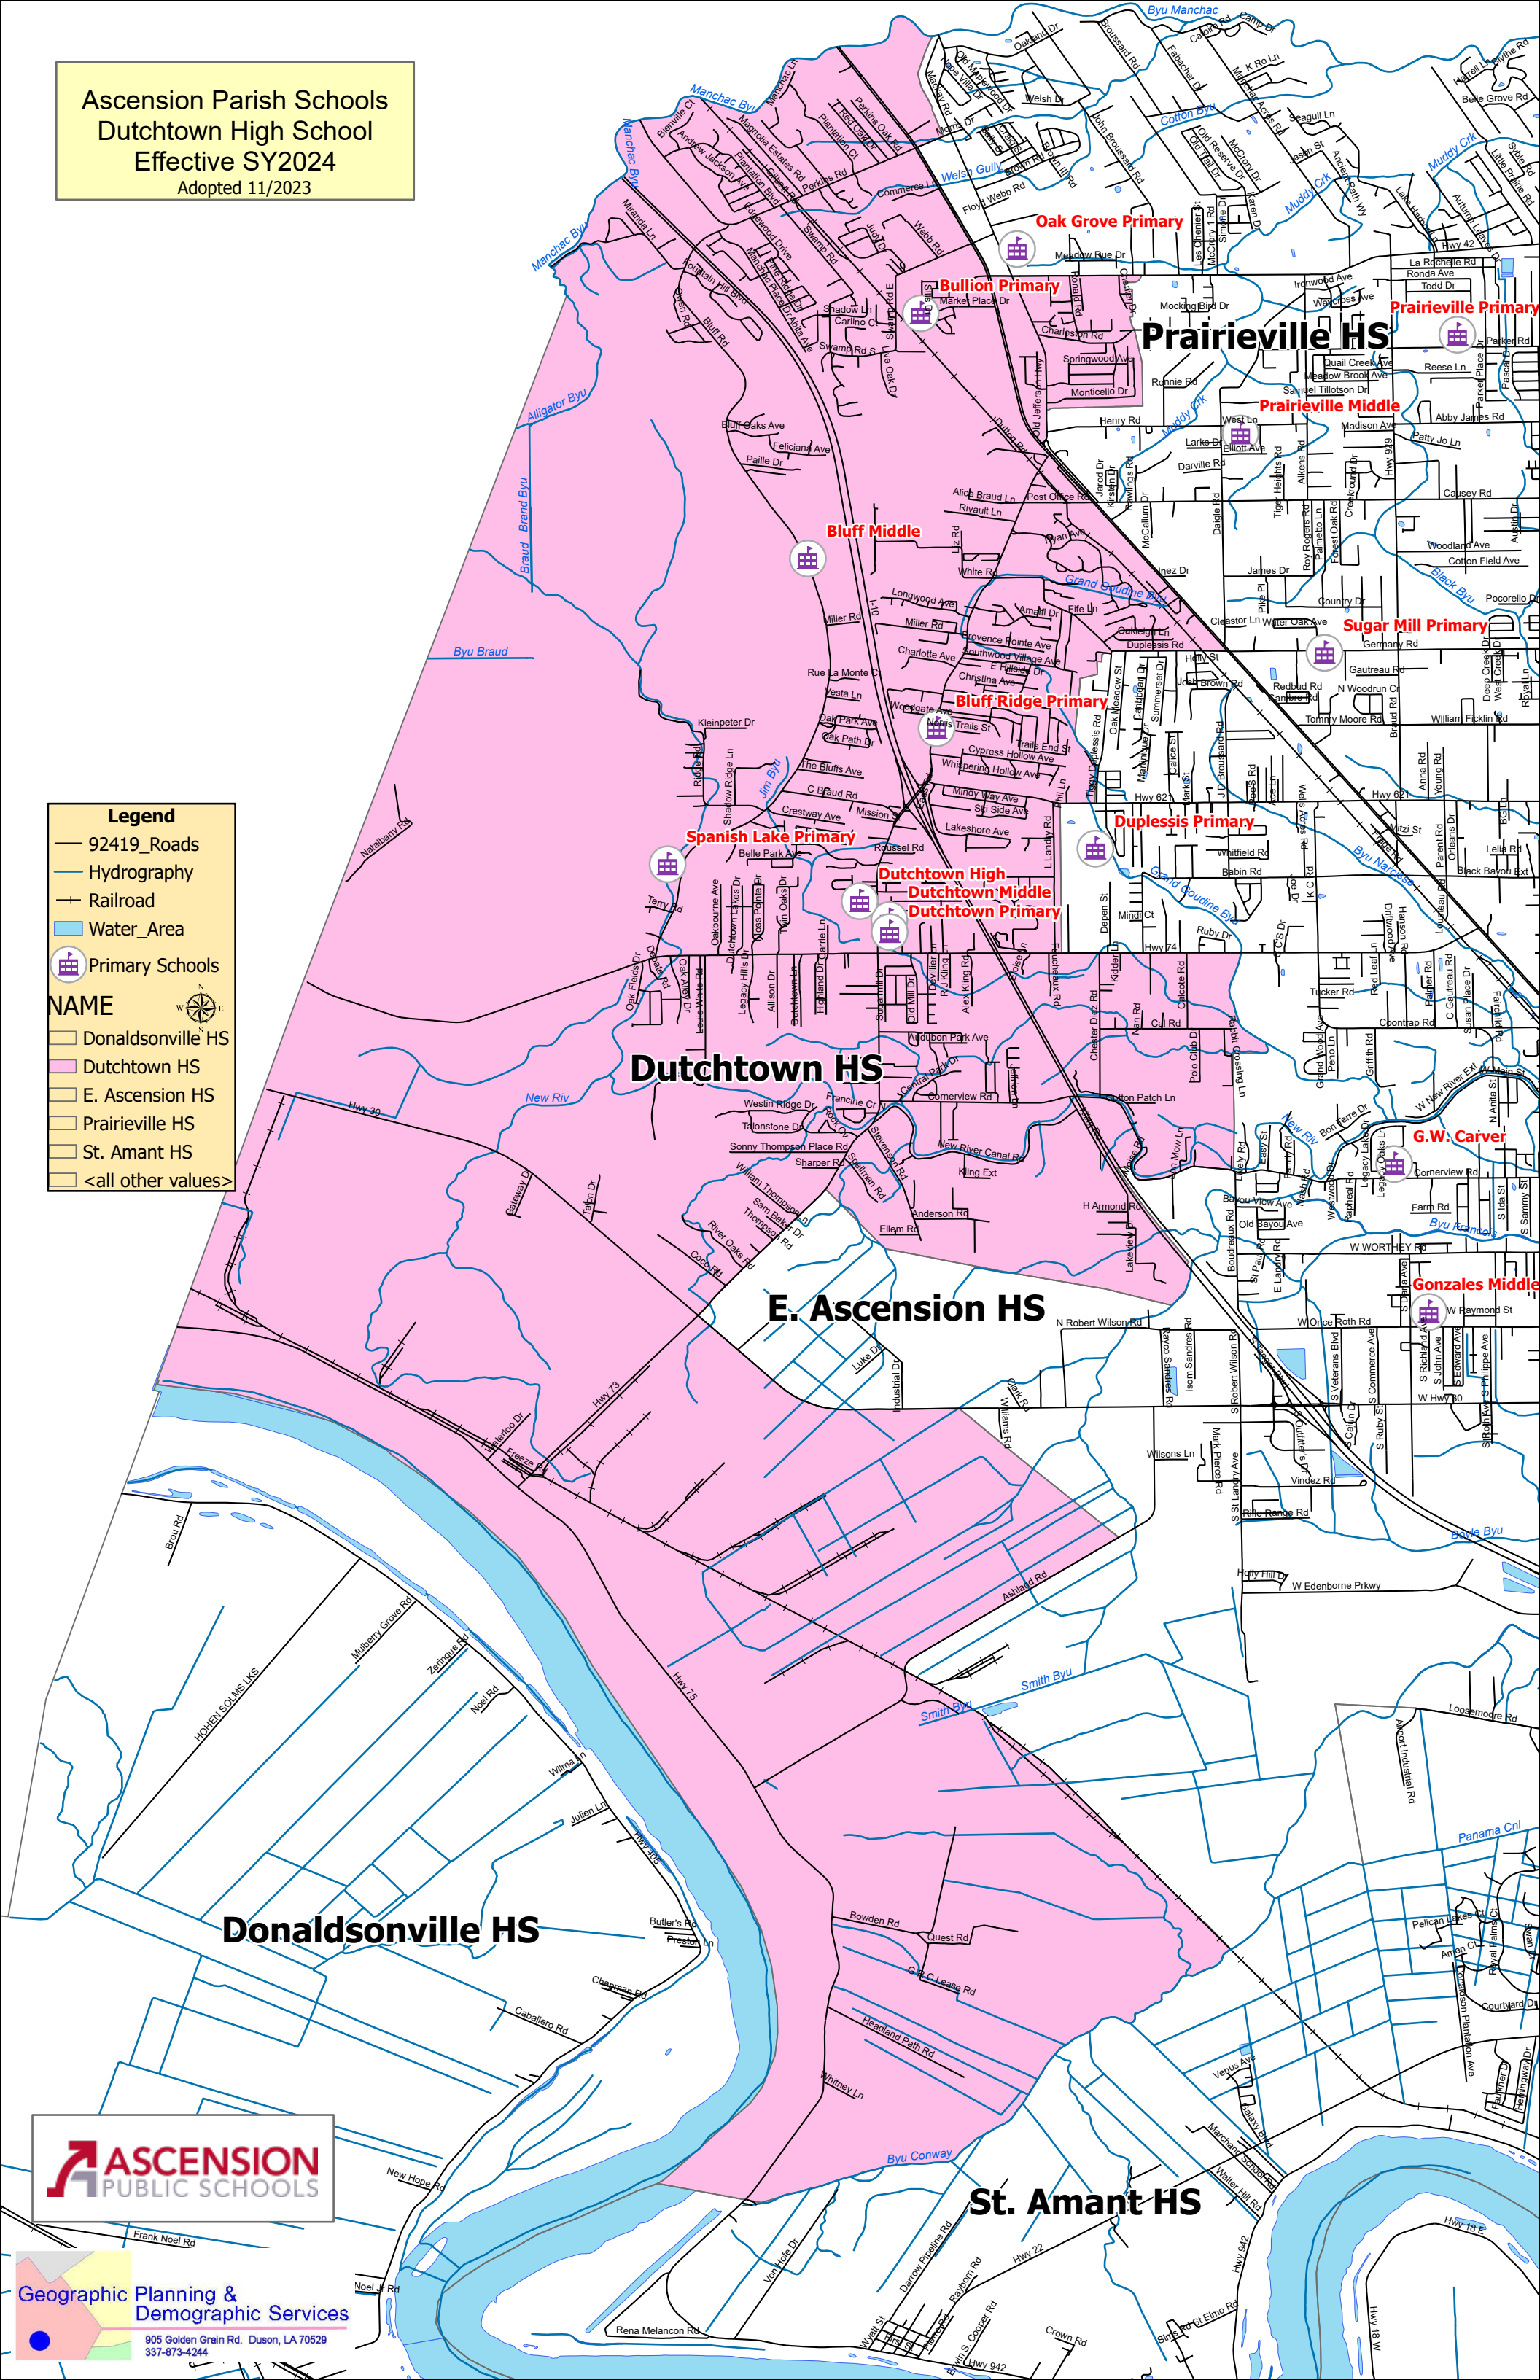

Ascension Parish Schools  
 Dutchtown High School  
 Effective SY2024  
 Adopted 11/2023

**Legend**

- 92419\_Roads
- Hydrography
- Railroad
- Water\_Area
- Primary Schools

**NAME**

- Donaldsonville HS
- Dutchtown HS
- E. Ascension HS
- Prairieville HS
- St. Amant HS
- <all other values>

Geographic Planning & Demographic Services  
 905 Golden Grain Rd. Duson, LA 70529  
 337-873-4244