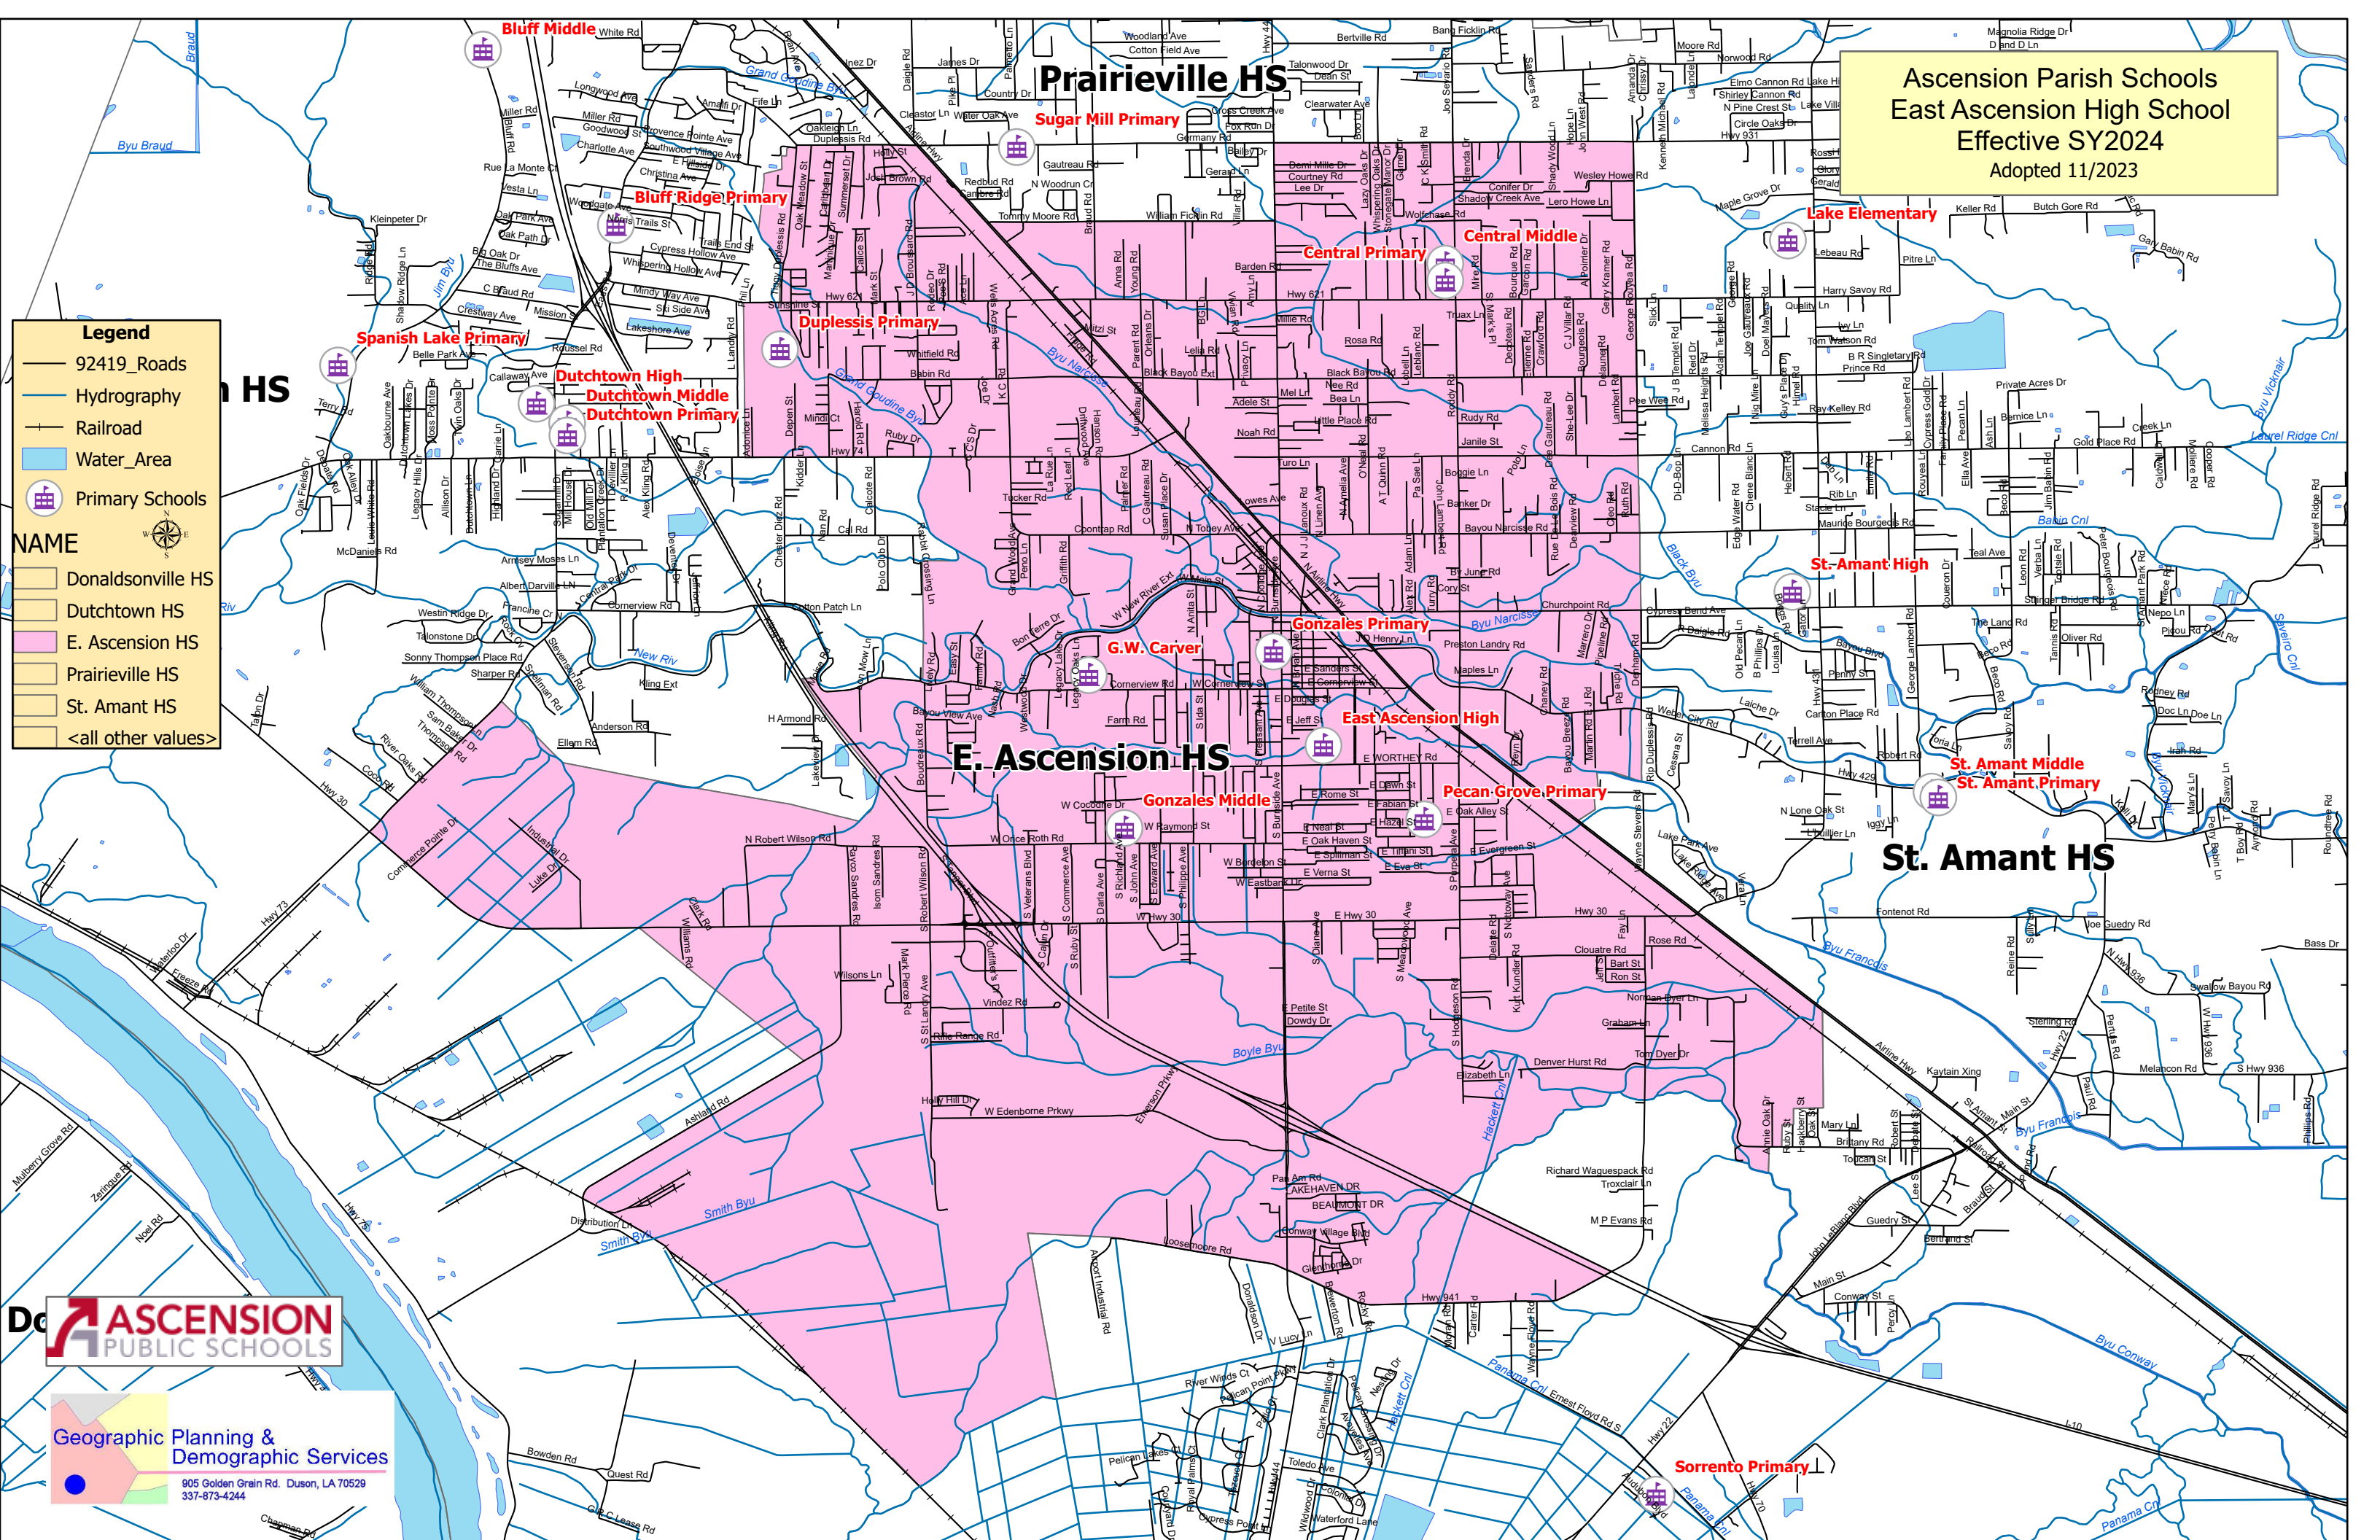

Ascension Parish Schools  
 East Ascension High School  
 Effective SY2024  
 Adopted 11/2023

**Legend**

- 92419\_Roads
- Hydrography
- Railroad
- Water\_Area
- Primary Schools

**NAME**

- Donaldsonville HS
- Dutchtown HS
- E. Ascension HS
- Prairieville HS
- St. Amant HS
- <all other values>

**Geographic Planning & Demographic Services**  
 905 Golden Grain Rd. Duson, LA 70528  
 337-873-4244