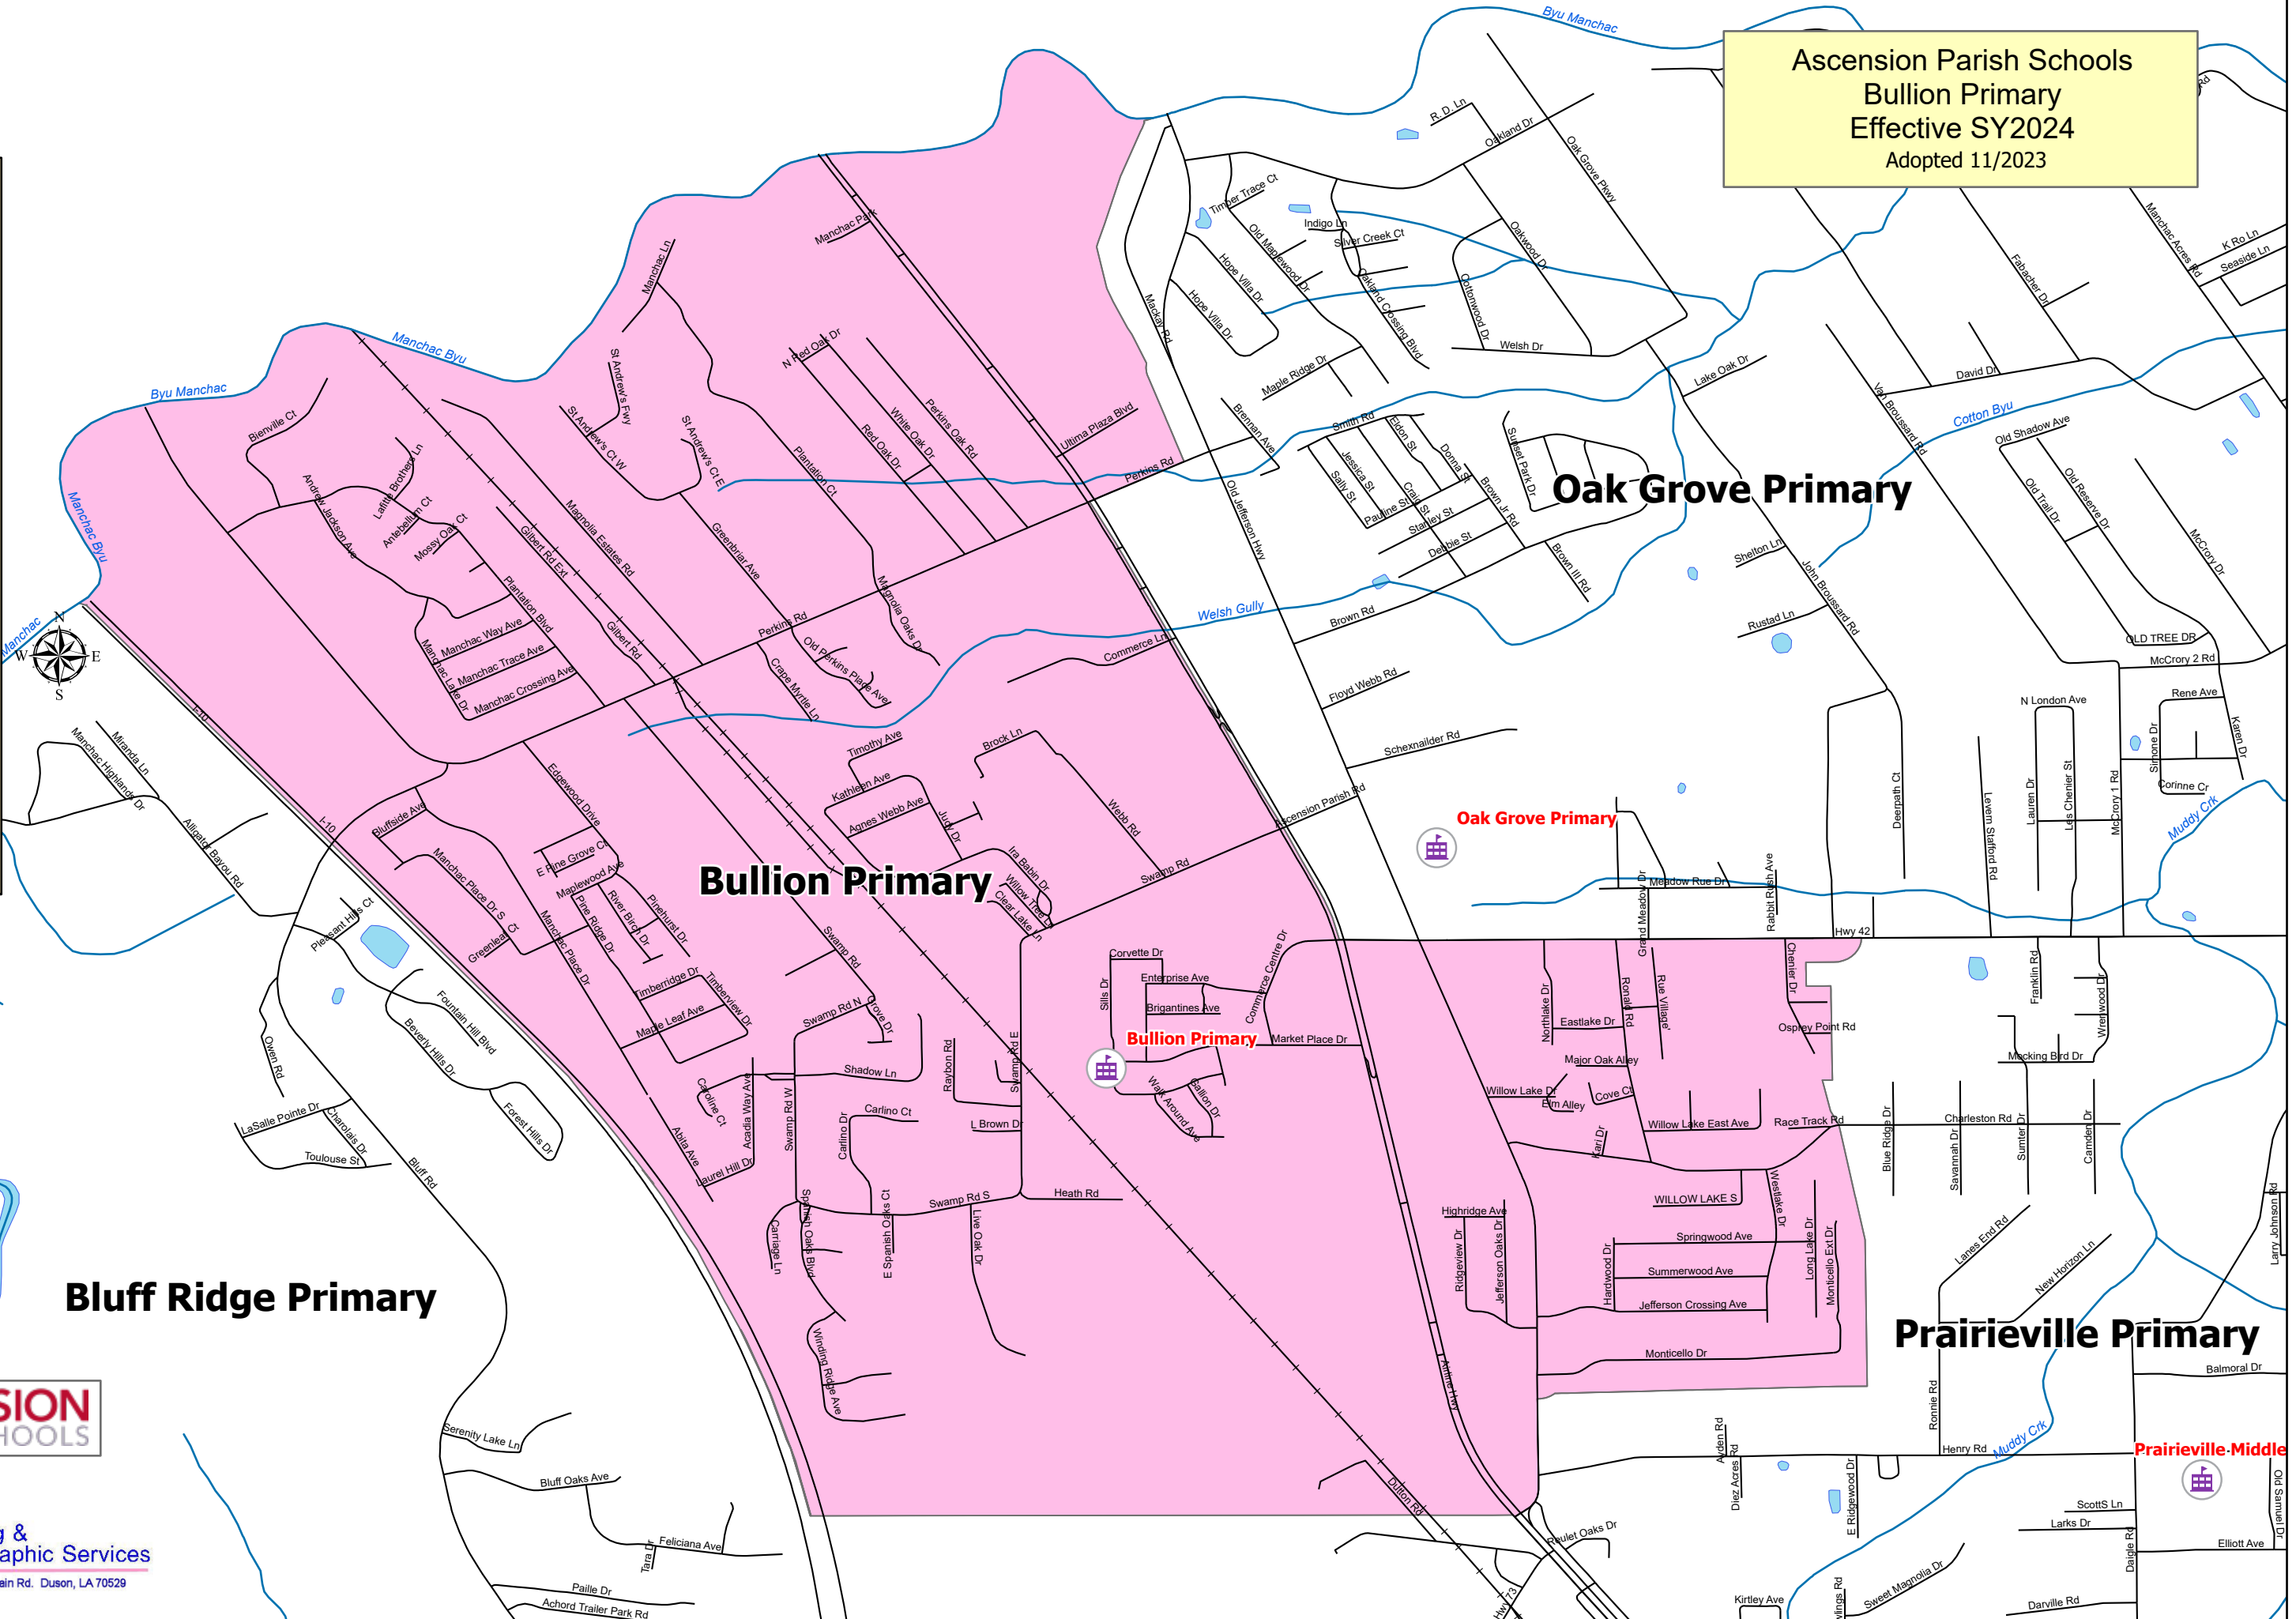

Ascension Parish Schools
 Bullion Primary
 Effective SY2024
 Adopted 11/2023

Legend

- 92419_Roads
- Hydrography
- Railroad
- Water_Area
- Primary Schools

NAME

- Bluff Ridge Primary
- Bullion Primary
- Central Primary
- Donaldsonville Primary EC-2
- Duplessis Primary
- Dutchtown Primary
- G.W. Carver Primary
- Galvez Primary
- Gonzales Primary
- Lake Primary
- Lakeside Primary
- Oak Grove Primary
- Pecan Grove Primary
- Prairieville Primary
- Sorrento Primary
- Spanish Lake Primary
- St. Amant Primary
- Sugar Mill Primary

Geographic Planning & Demographic Services
 905 Golden Grain Rd. Duson, LA 70529
 337-873-4244