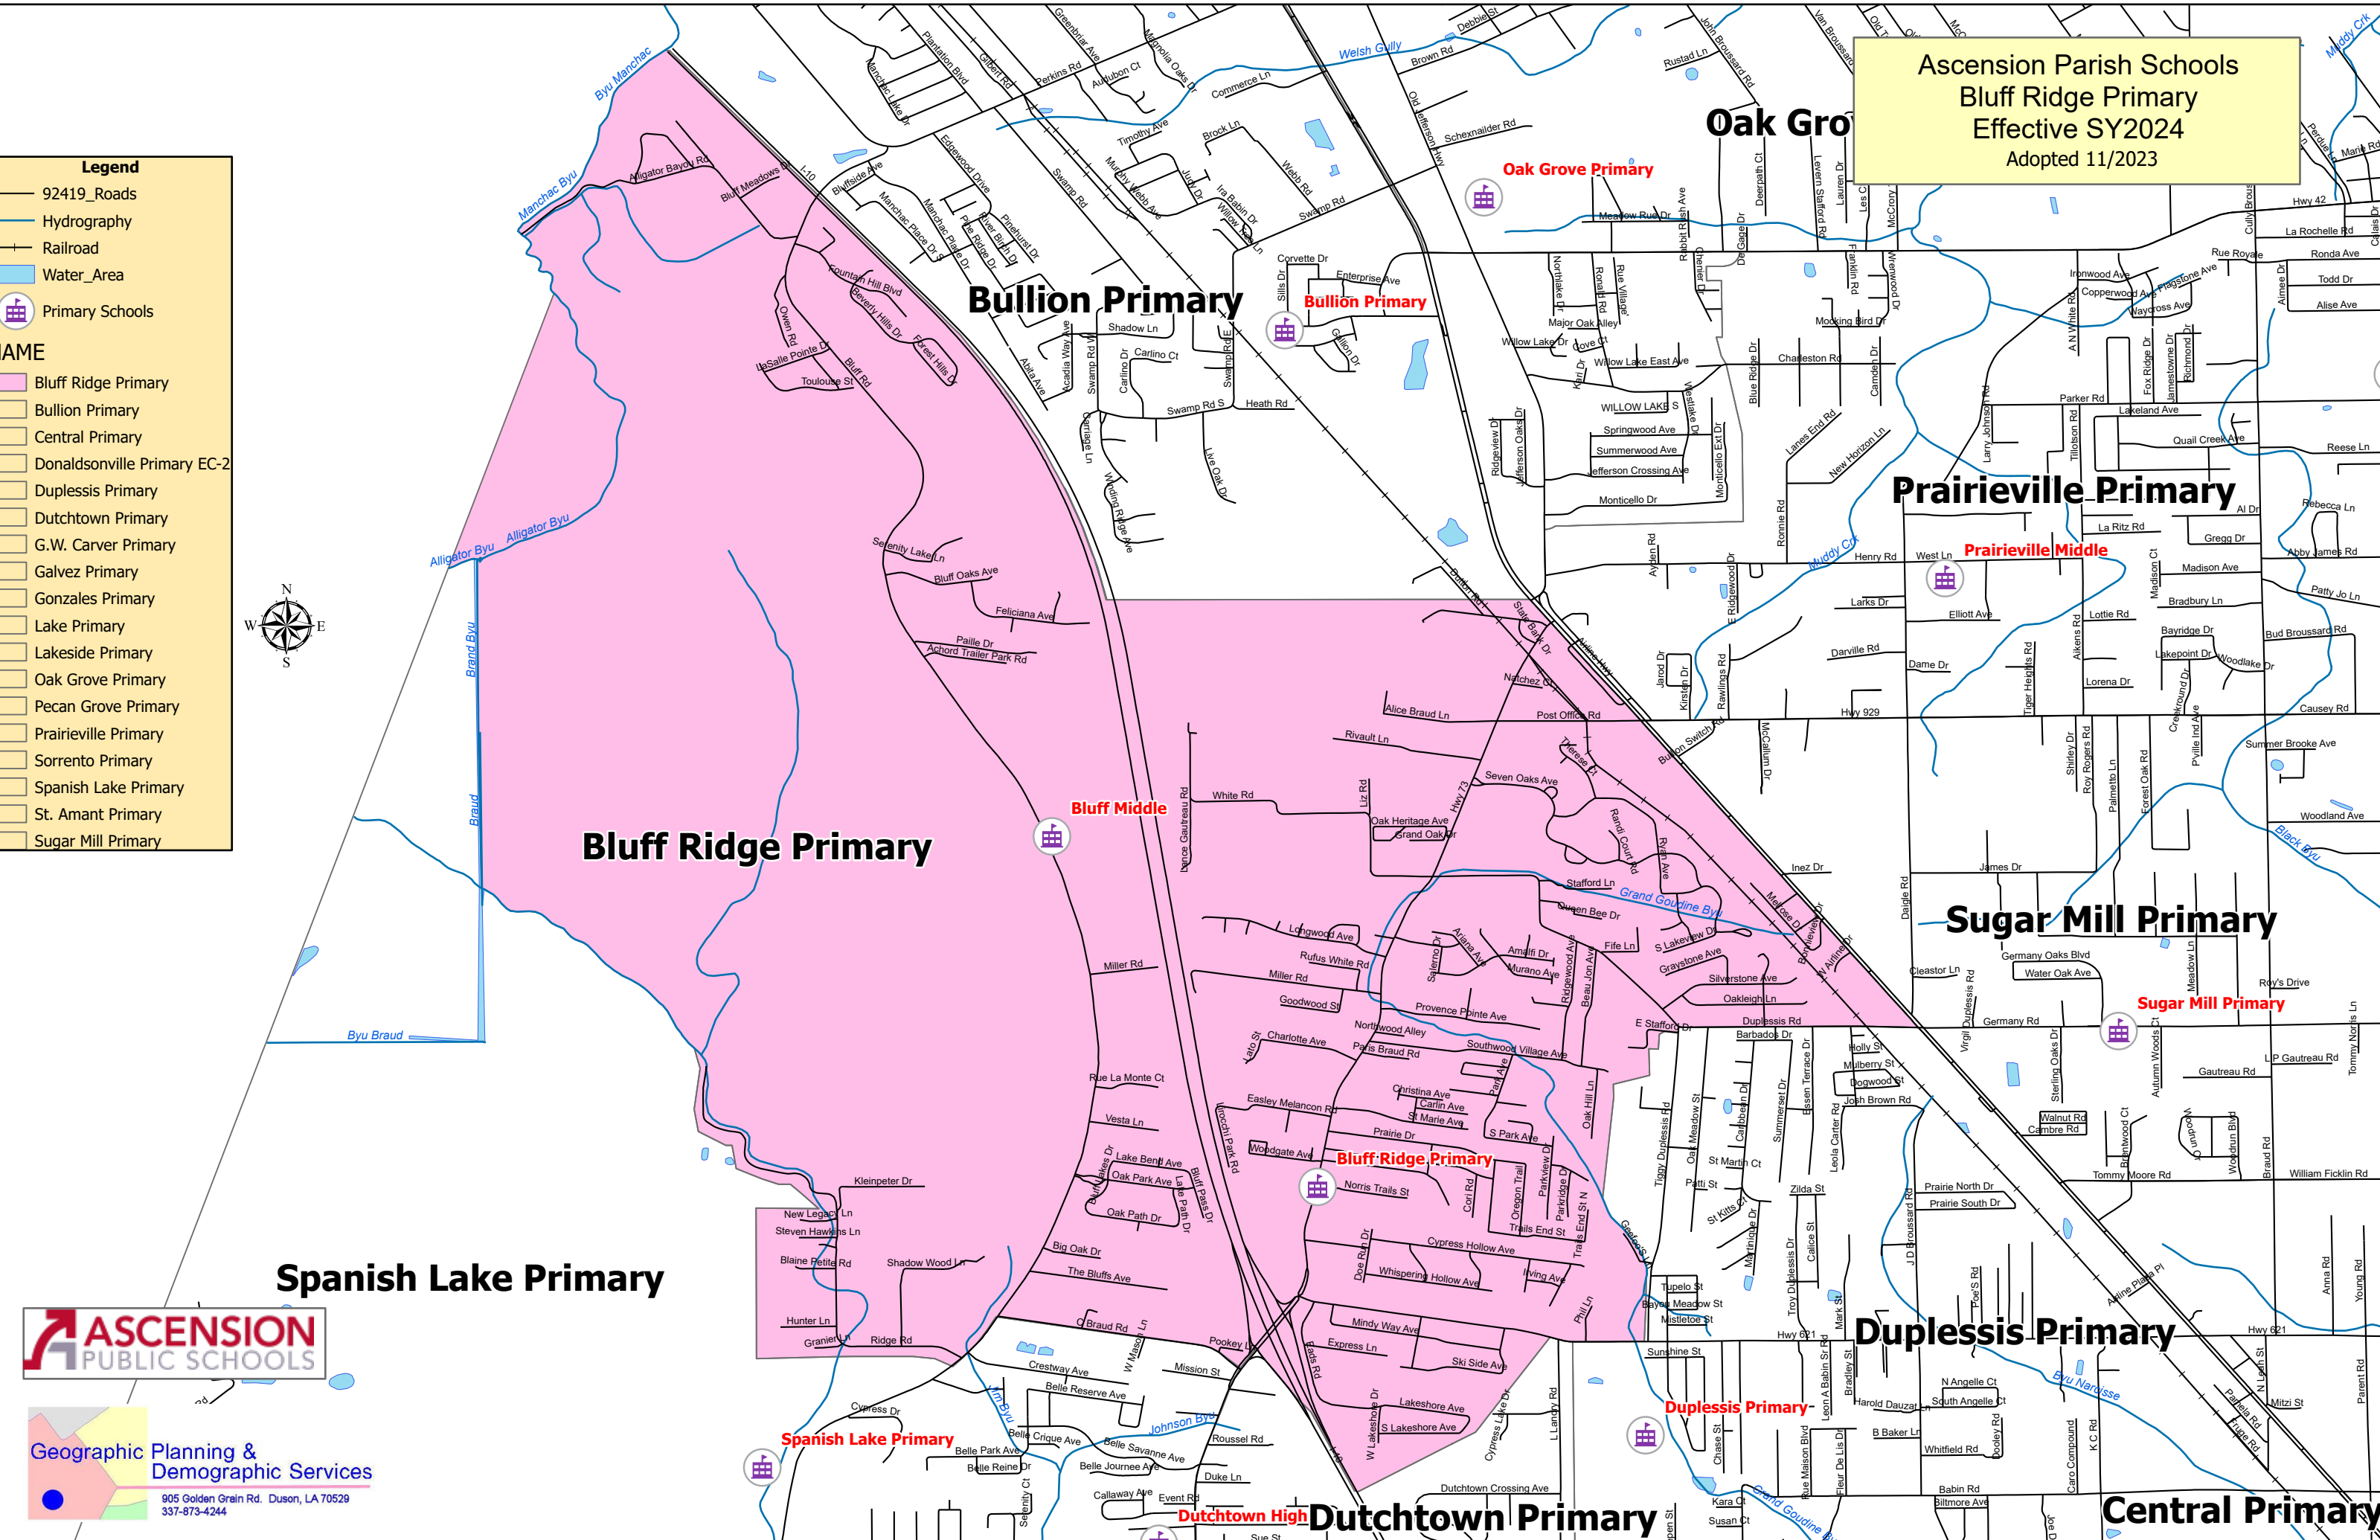

Ascension Parish Schools
 Bluff Ridge Primary
 Effective SY2024
 Adopted 11/2023

Legend

- 92419_Roads
- Hydrography
- Railroad
- Water_Area
- Primary Schools

NAME

- Bluff Ridge Primary
- Bullion Primary
- Central Primary
- Donaldsonville Primary EC-2
- Duplessis Primary
- Dutchtown Primary
- G.W. Carver Primary
- Galvez Primary
- Gonzales Primary
- Lake Primary
- Lakeside Primary
- Oak Grove Primary
- Pecan Grove Primary
- Prairieville Primary
- Sorrento Primary
- Spanish Lake Primary
- St. Amant Primary
- Sugar Mill Primary

Geographic Planning & Demographic Services
 905 Golden Grain Rd. Duson, LA 70529
 337-873-4244

Oak Grove

Bullion Primary

Bluff Ridge Primary

Prairieville Primary

Sugar Mill Primary

Spanish Lake Primary

Duplessis Primary