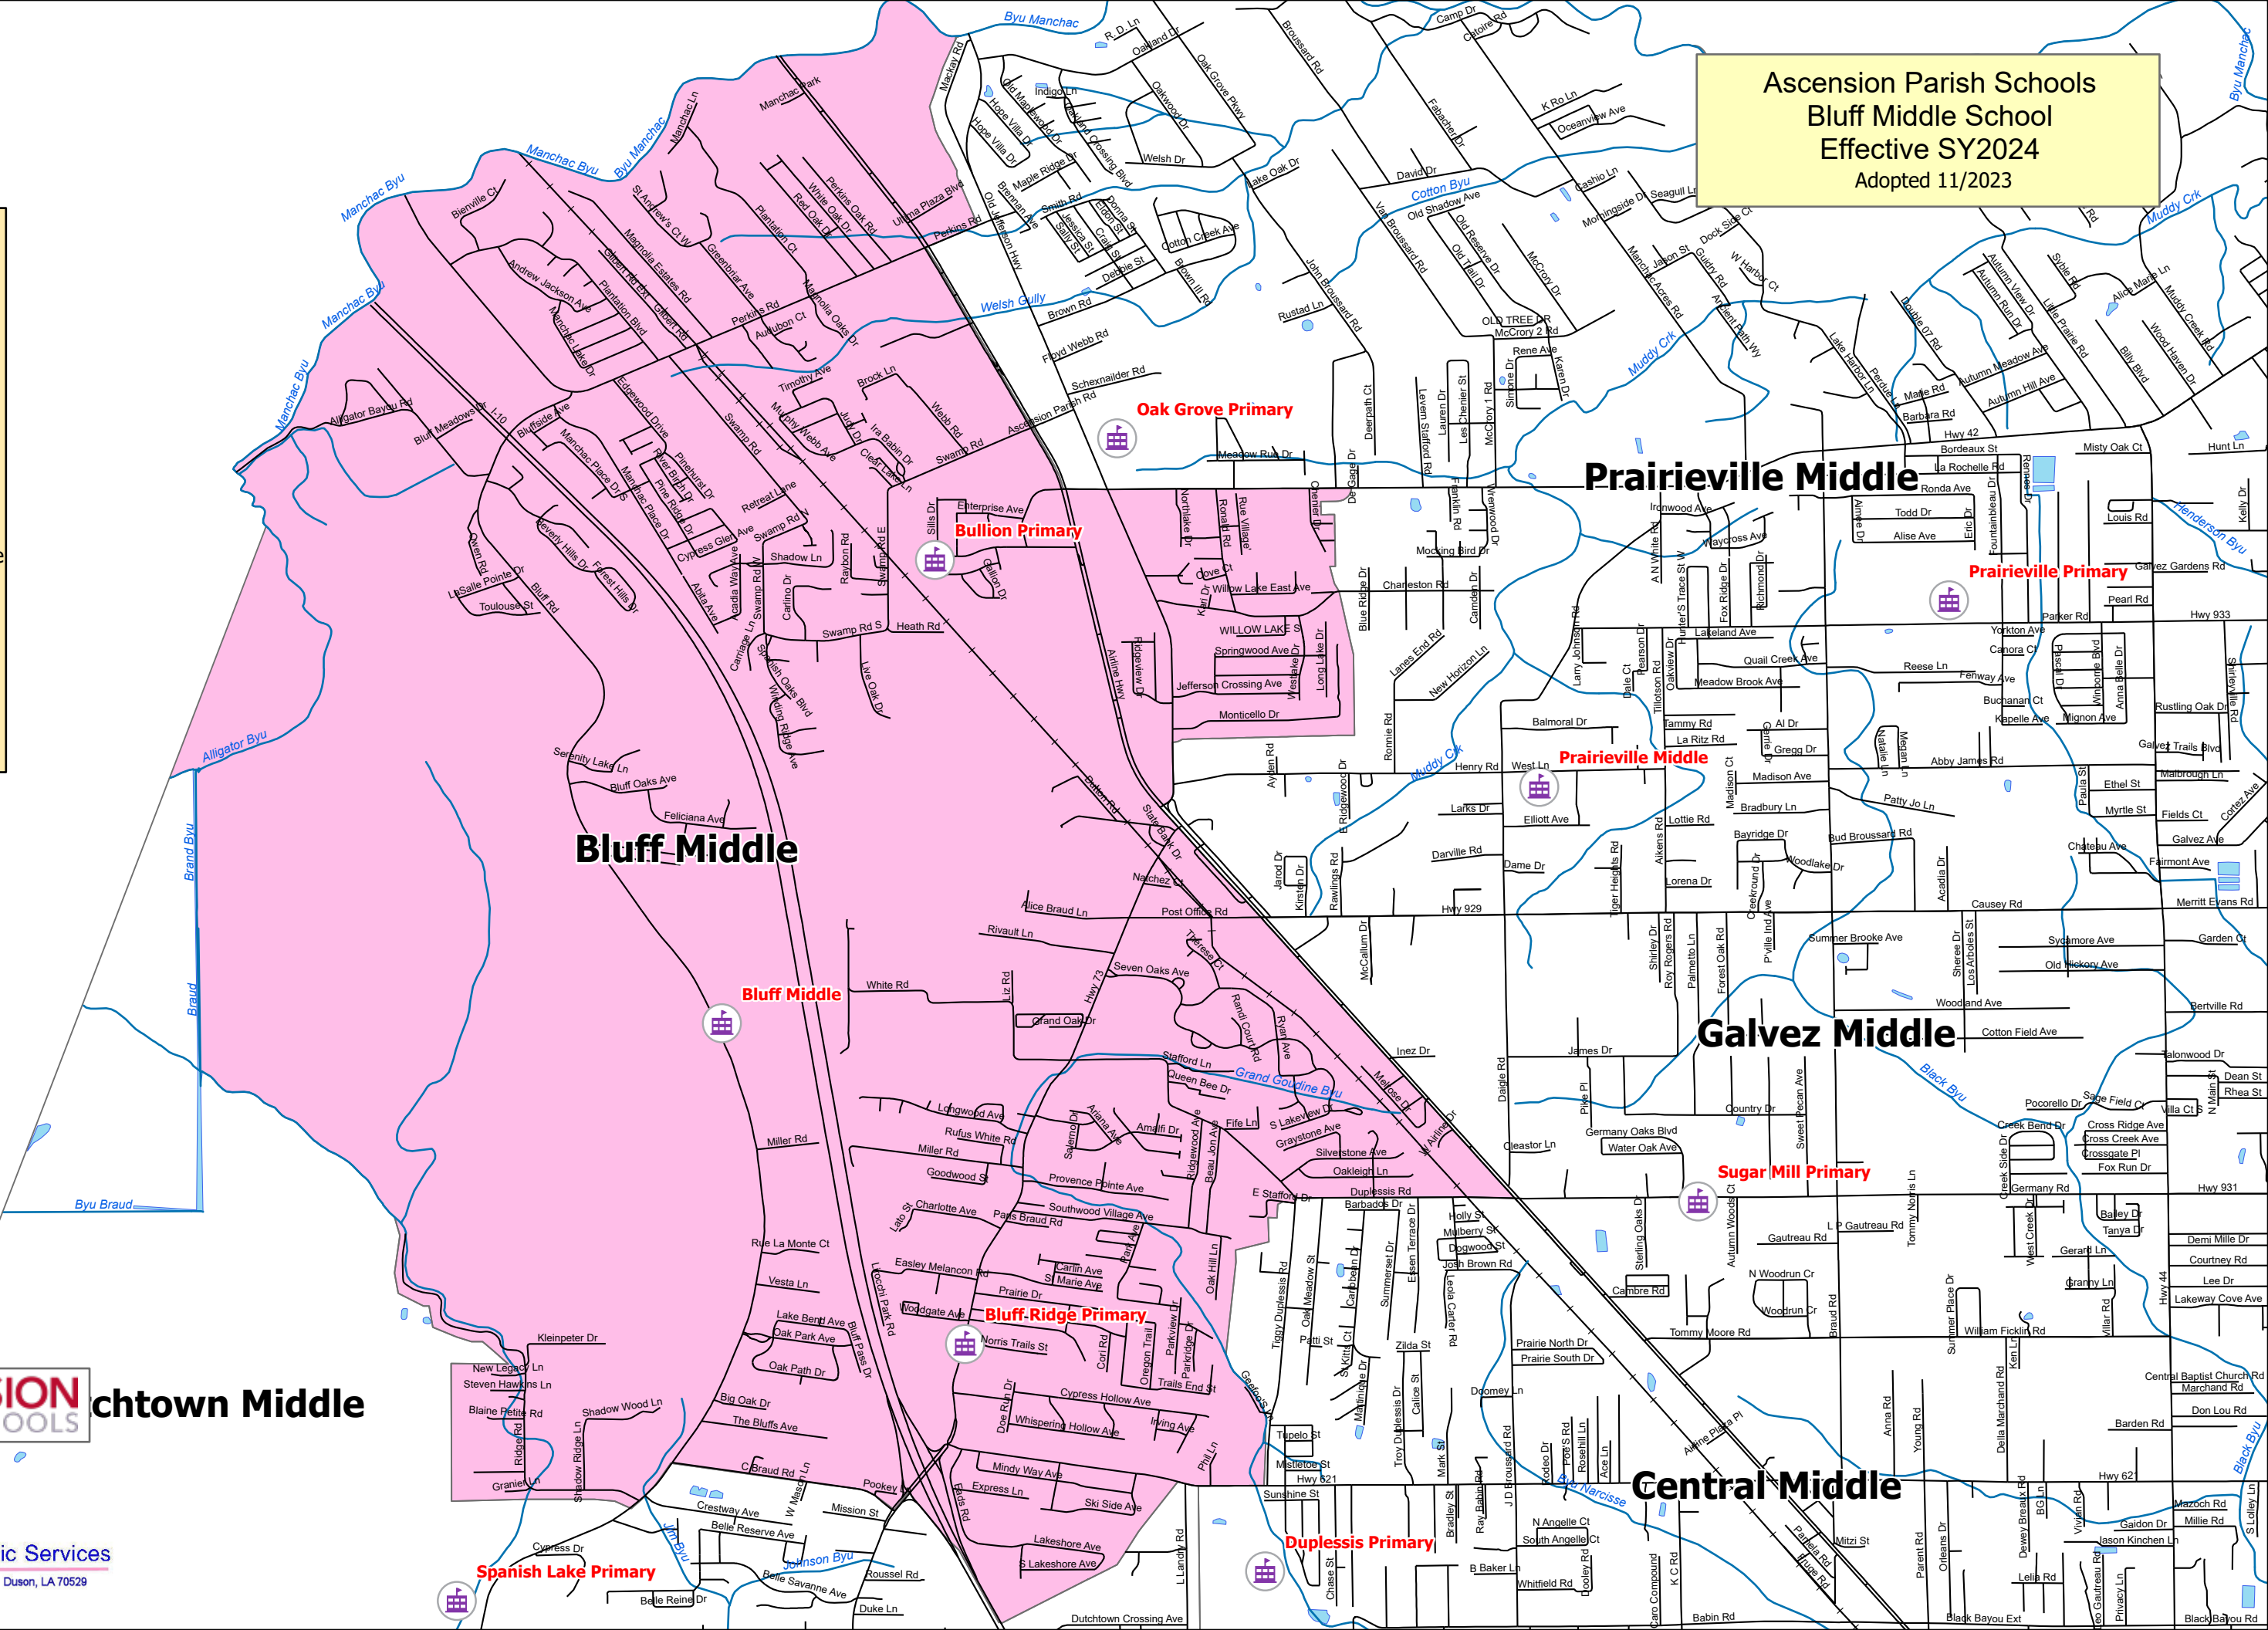

Ascension Parish Schools  
 Bluff Middle School  
 Effective SY2024  
 Adopted 11/2023

**Legend**

- 92419\_Roads
- Hydrography
- Railroad
- Water\_Area
- Primary Schools

**NAME**

- Bluff Middle
- Central Middle
- Dutchtown Middle
- Galvez Middle
- Gonzales Middle
- Lake Middle
- Lowery Middle
- Prairieville Middle
- St. Amant Middle

**ASCENSION PUBLIC SCHOOLS** Dutchtown Middle

**Geographic Planning & Demographic Services**  
 905 Golden Grain Rd. Duson, LA 70529  
 337-873-4244