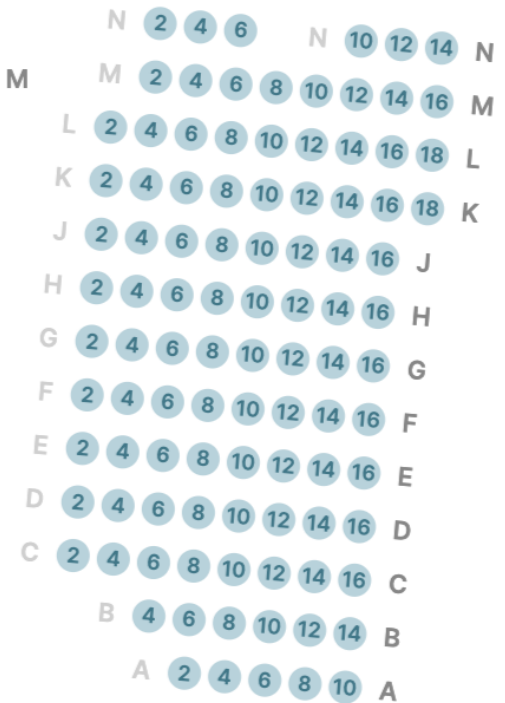

Juanita Performing Arts Center – Theater Seating Chart

STAGE