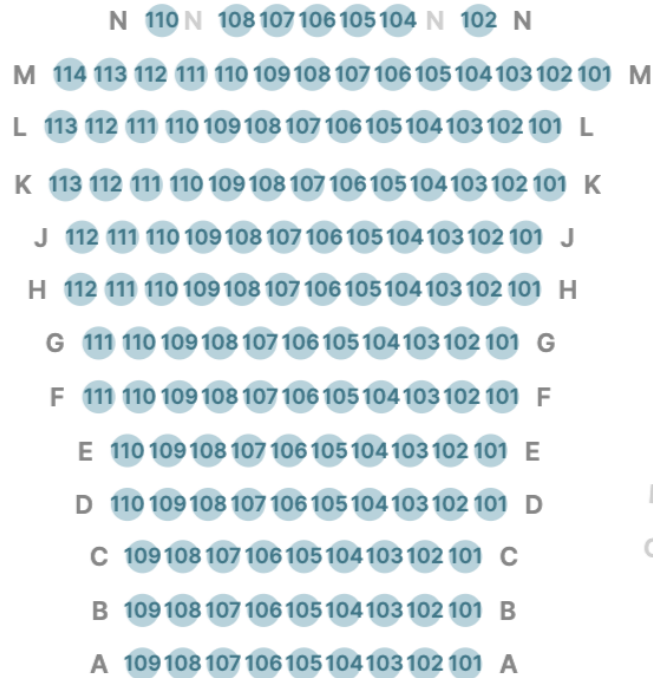

Juanita Performing Arts Center – Theater Seating Chart

STAGE