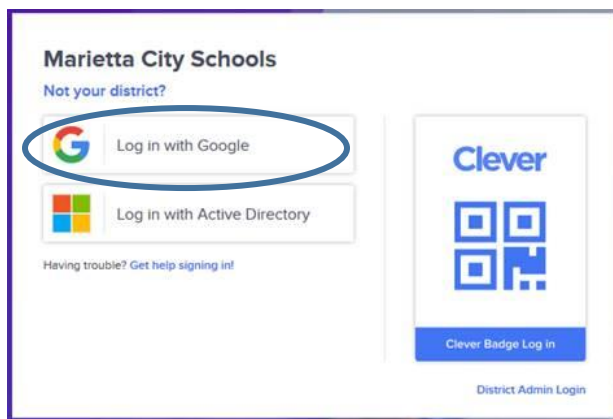

COMPASS LEARNING / ODYSSEY / EDGENUITY

There has been a recent change in how we access one of our district programs, Compass Learning/Odyssey/Edgenuity. Below you find directions on how your child can log into the system from home to practice various content. Students can use the URL below or click on the Clever link on the Aspen home page.

<https://clever.com/in/marietta>

Students will log in with Google

Username: SchoolID#@marietta-schools.net (EX:12345@marietta-schools.net)

Your child's 5 digit school ID number is: _____ (ask your child).

Password is child's birthdate: mmddyyyy (EX: 01012001)

Write it down

Username: _____@marietta-schools.net

Password: _____

Each person will have a **Clever Dashboard** with the programs they can access from Clever. When you click on an icon a new tab will open and log into that program.

Compass Learning is Edgenuity