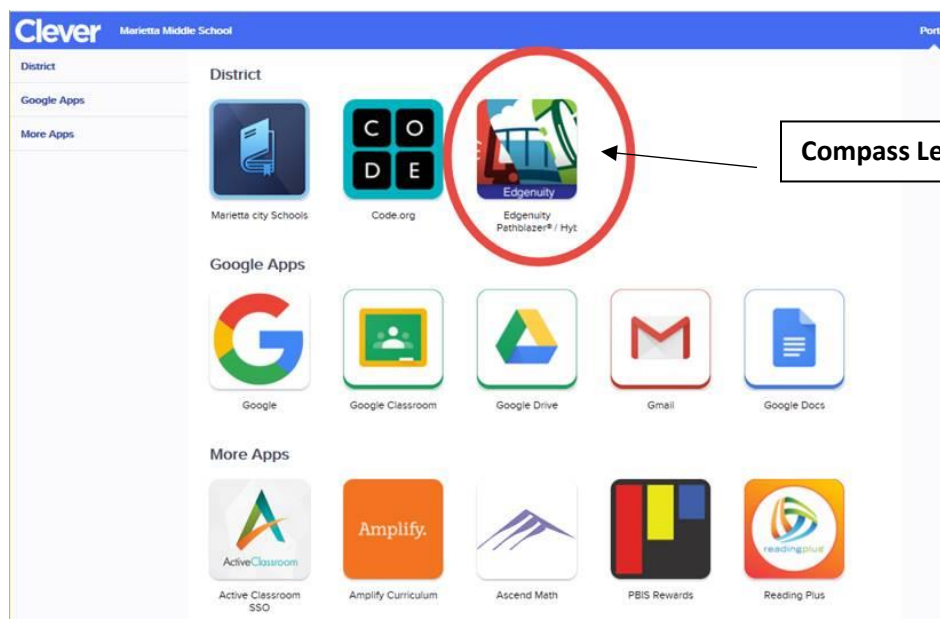

COMPASS LEARNING / ODYSSEY / EDGENUITY

There has been a recent change in how we access one of our district programs, Compass Learning/Odyssey/Edgenuity. Below you find directions on how your child can log into the system from home to practice various content. Students can use the URL below or click on the Clever link on the Aspen home page.

Password is child's birthdate: mmddyyyy (EX: 01012001)

Write it down

Username: _____@marietta-schools.net

Password: _____

Each person will have a **Clever Dashboard** with the programs they can access from Clever. When you click on an icon a new tab will open and log into that program.