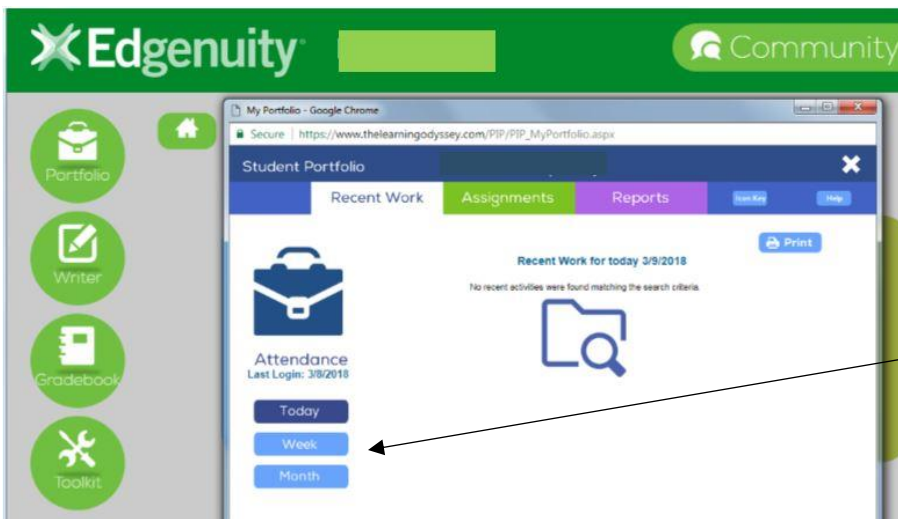

Click Today, Week or Month to generate a report