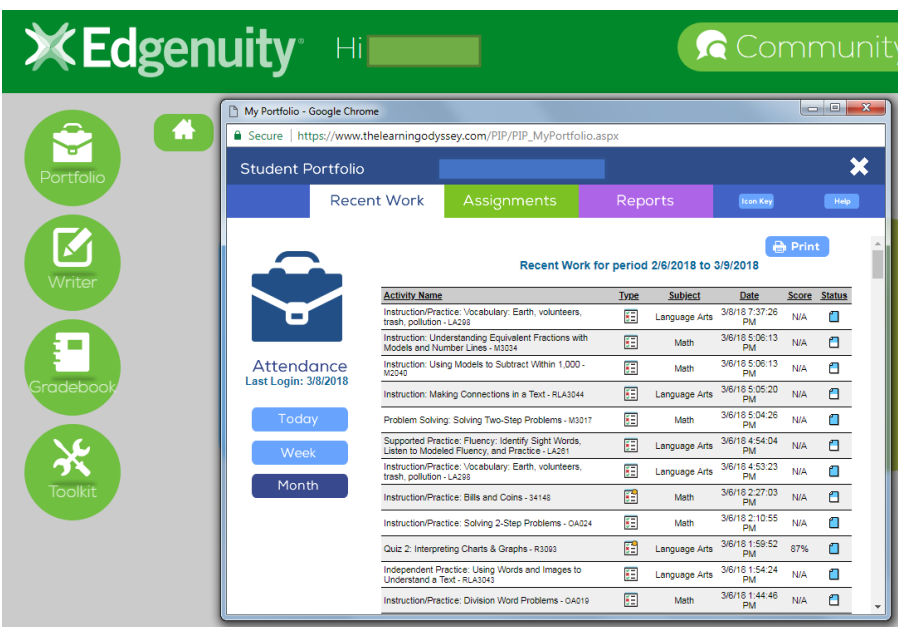

Compass Learning is Edgenuity

Parents Can Check Student Progress!

Click on the Portfolio to view assignments, lessons and quizzes.

Click Today, Week or Month to generate a report

Review the Report