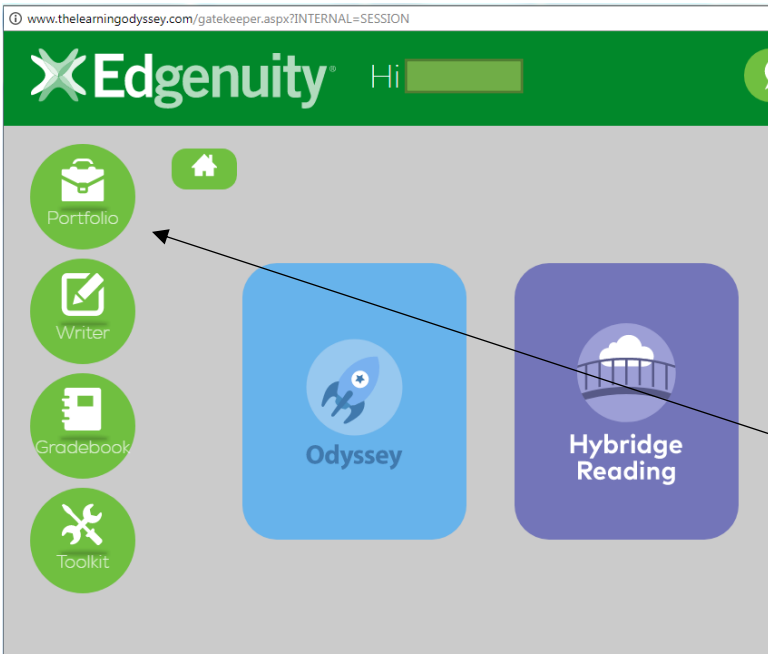

COMPASS LEARNING / ODYSSEY / EDGENUITY

There has been a recent change in how we access one of our district programs, Compass Learning/Odyssey/Edgenuity. Below you find directions on how your child can log into the system from home to practice various content. Students can use the URL below or click on the Clever link on the Aspen home page.

<https://clever.com/in/marietta>

Students will log in with Google

Username: SchoolID#@marietta-schools.net (EX:12345@marietta-schools.net)

Your child's 5 digit school ID number is: _____ (ask your child).

Password is child's birthdate: mmddyyyy (EX: 01012001)

Write it down

Username: _____@marietta-schools.net

Password: _____

Each person will have a **Clever Dashboard** with the programs they can access from Clever. When you click on an icon a new tab will open and log into that program.

Compass Learning is Edgenuity

Parents Can Check Student Progress!

Click on the Portfolio to view assignments, lessons and quizzes.

Click Today, Week or Month to generate a report

Review the Report