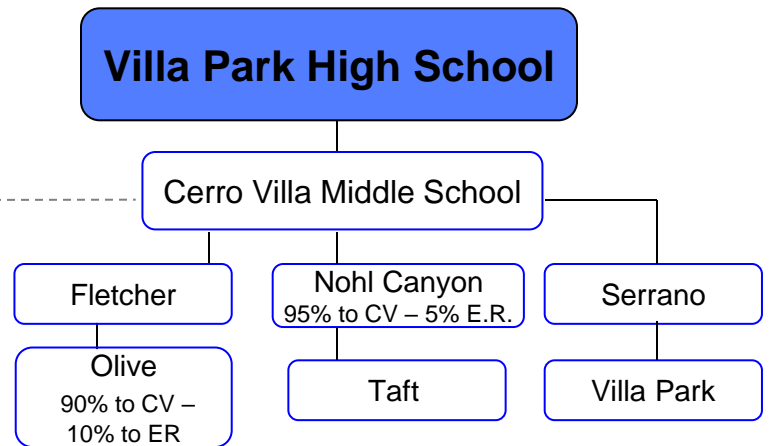

Orange Unified School District Feeder School Chart

McPherson Elementary students attending on Open Enrollment will return to their designated home high school after 8th grade.

* Students residing north of Katella attend Cerro Villa for 7th & 8th grade.