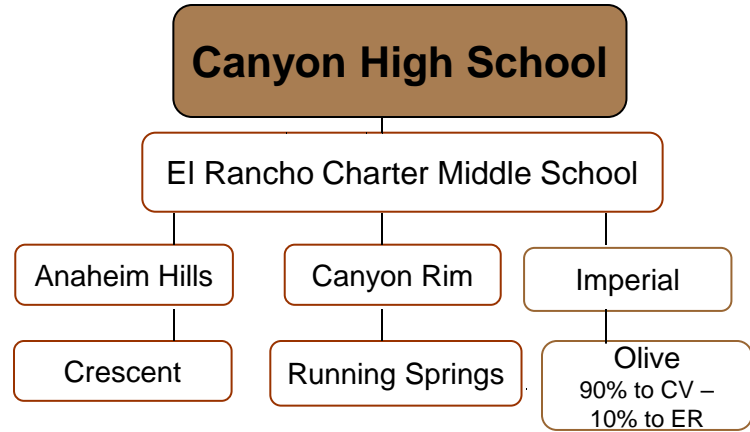

Orange Unified School District Feeder School Chart

McPherson Elementary students attending on Open Enrollment will return to their designated home high school after 8th grade.

* Students residing north of Katella attend Cerro Villa for 7th & 8th grade.