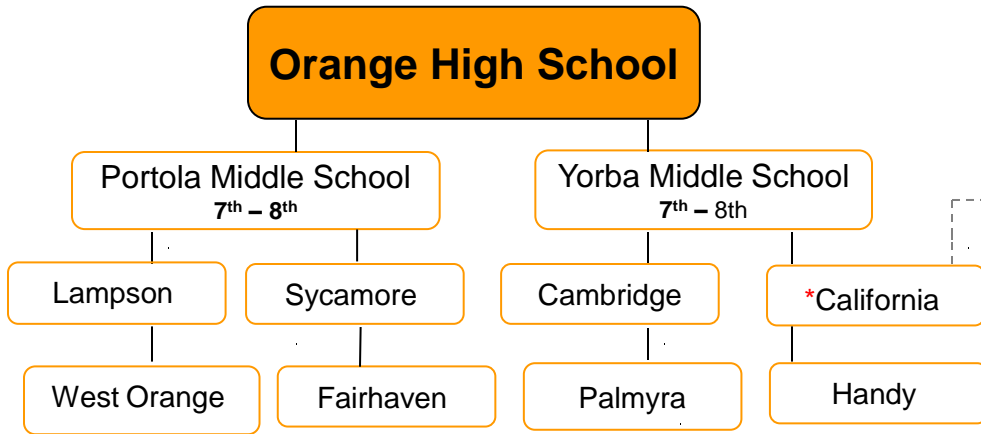

Orange Unified School District Feeder School Chart

McPherson Elementary students attending on Open Enrollment will return to their designated home high school after 8th grade.

* Students residing north of Katella attend Cerro Villa for 7th & 8th grade.