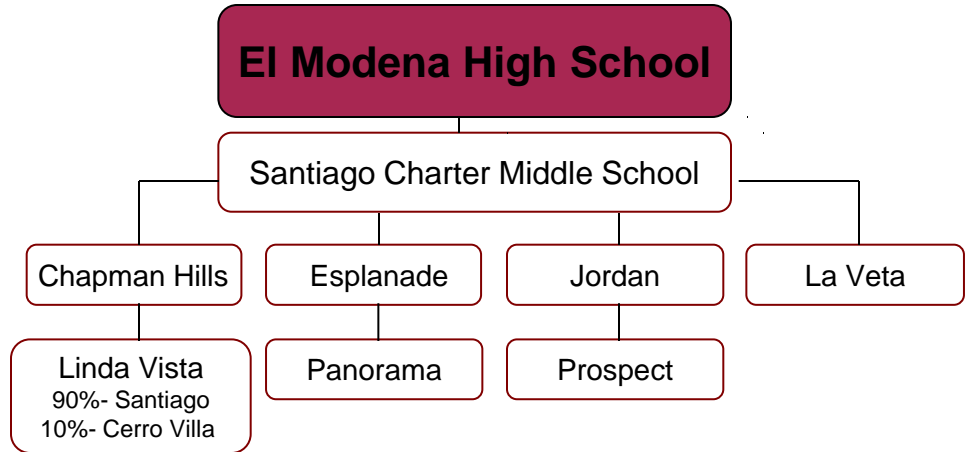

Orange Unified School District Feeder School Chart

McPherson Elementary students attending on Open Enrollment will return to their designated home high school after 8th grade.

* Students residing north of Katella attend Cerro Villa for 7th & 8th grade.