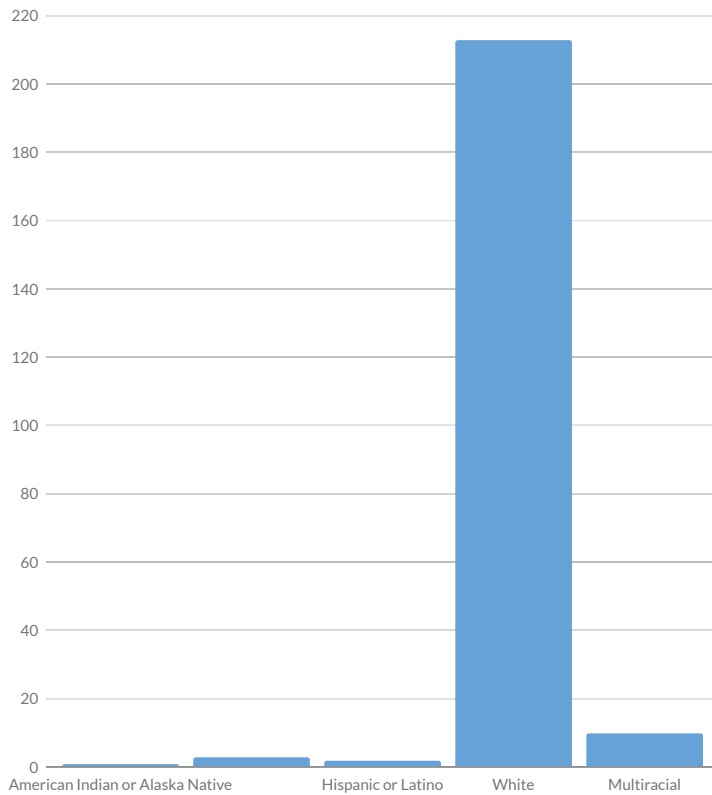

These enrollment data are collected as part of NYSED's Student Information Repository System (SIRS). These counts are as of "BEDS Day" which is typically the first Wednesday in October. Available are enrollment counts for public and charter school students by various demographics for the 2019 - 20 school year. For nonpublic school enrollment data please see the Non-Public School Enrollment and Staff information on our Information and Reporting Services webpage.

FRANKFORT-SCHUYLER MIDDLE SCHOOL ENROLLMENT (2019 - 20)

K-12 Enrollment: 229

ENROLLMENT BY GENDER

ENROLLMENT BY ETHNICITY

AMERICAN INDIAN OR ALASKA NATIVE

BLACK OR AFRICAN AMERICAN

HISPANIC OR LATINO

WHITE