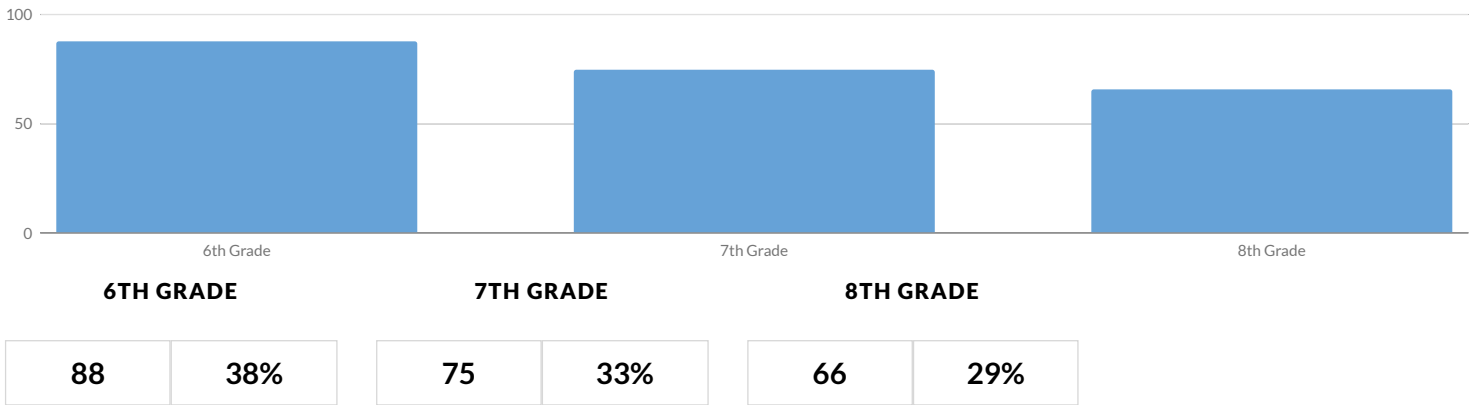

ENROLLMENT BY GRADE

© COPYRIGHT NEW YORK STATE EDUCATION DEPARTMENT, ALL RIGHTS RESERVED.

THIS DOCUMENT WAS CREATED ON: APRIL 27, 2021, 1:46 PM EST