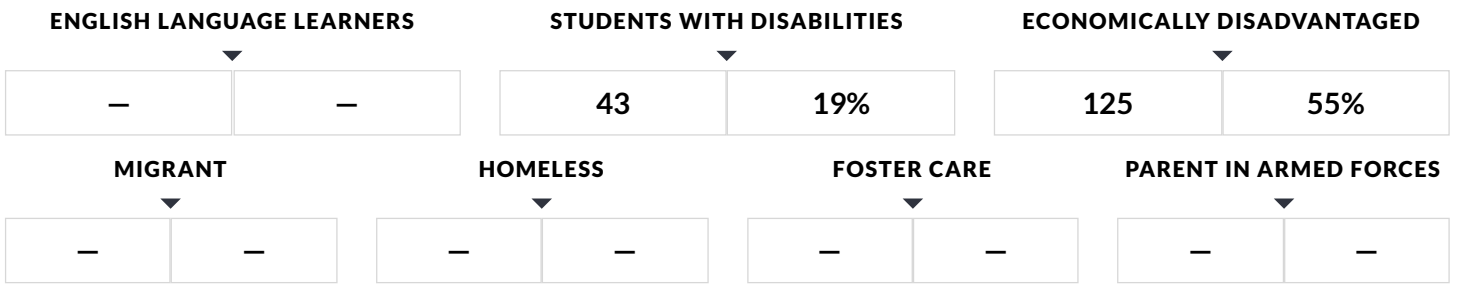

OTHER GROUPS