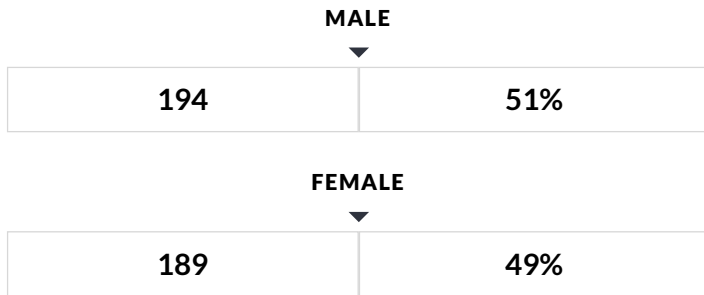

These enrollment data are collected as part of NYSED's Student Information Repository System (SIRS). These counts are as of "BEDS Day" which is typically the first Wednesday in October. Available are enrollment counts for public and charter school students by various demographics for the 2019 - 20 school year. For nonpublic school enrollment data please see the Non-Public School Enrollment and Staff information on our Information and Reporting Services webpage.

FRANKFORT-SCHUYLER ELEMENTARY ENROLLMENT (2019 - 20)

K-12 Enrollment: 383

ENROLLMENT BY GENDER