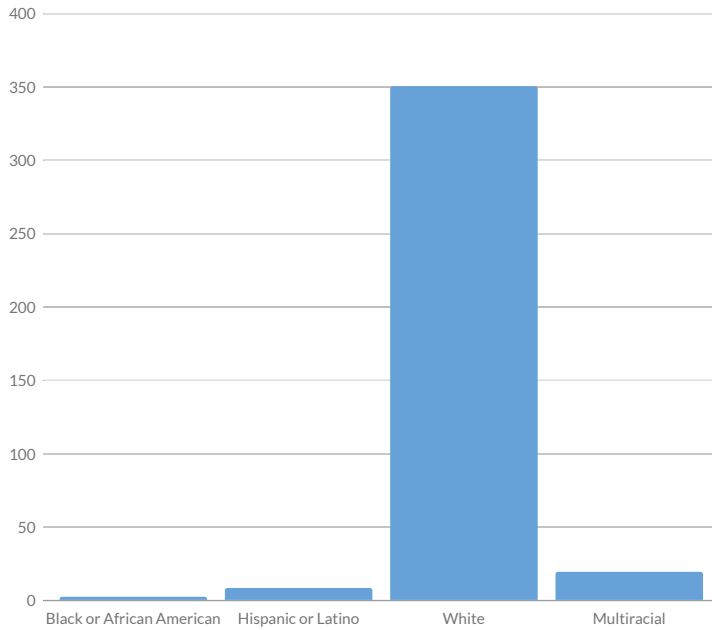

ENROLLMENT BY ETHNICITY