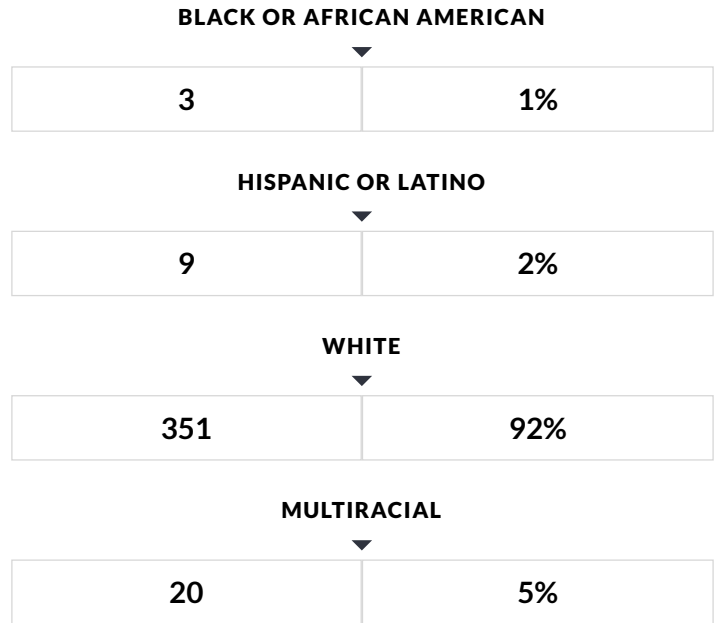

ENROLLMENT BY ETHNICITY