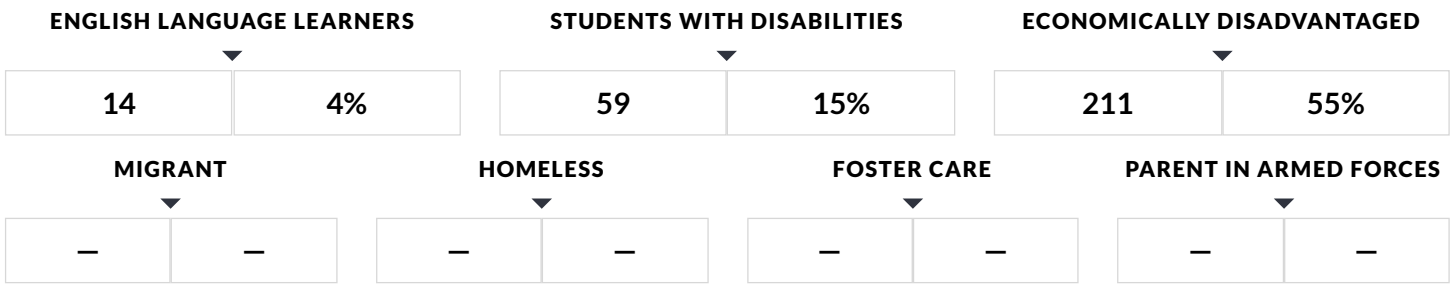

OTHER GROUPS