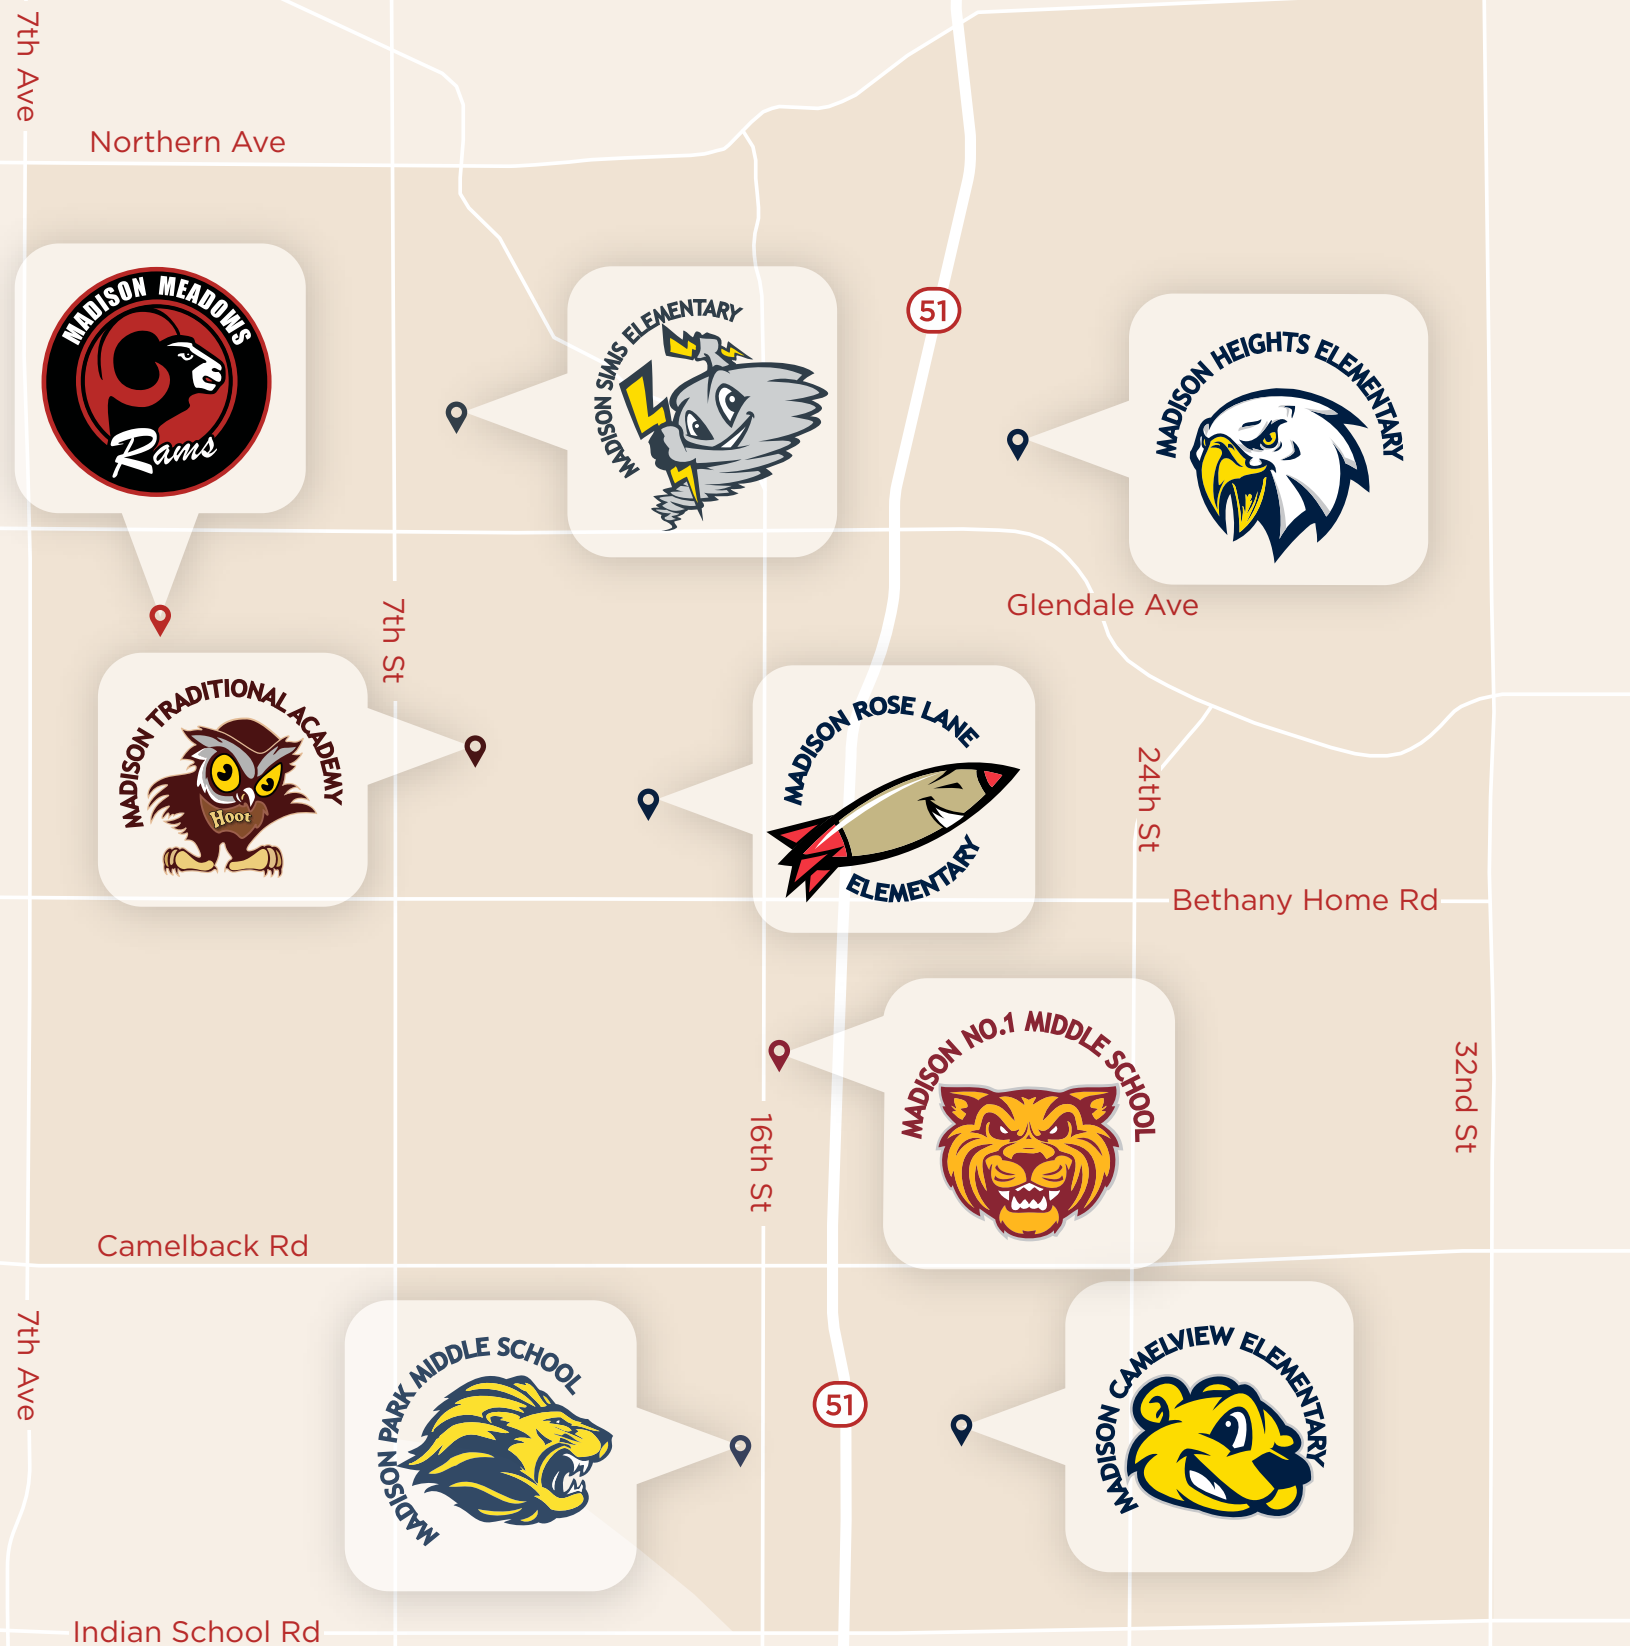

# Madison School District Map

**MADISON CAMELVIEW ELEMENTARY** | PRESCHOOL - 4TH  
 2002 E. CAMPBELL AVE. PHOENIX 85016  
 A+ School of Excellence Award, STEAM curriculum, Rodel Exemplary Principal

**MADISON HEIGHTS ELEMENTARY** | PRESCHOOL - 4TH  
 7150 N. 22ND ST. PHOENIX 85020  
 "A" rated, Spanish Immersion and REACH - Highly Gifted program

**MADISON ROSE LANE ELEMENTARY** | PRESCHOOL - 4TH  
 1155 E. ROSE LN. PHOENIX 85014  
 "A" rated, Performing and Visual Arts school

**MADISON SIMIS ELEMENTARY** | PRESCHOOL - 4TH  
 7302 N. 10TH ST. PHOENIX 85020  
 "A" rated, International Baccalaureate® Programme, three Arizona International Baccalaureate® Schools PYP Teacher of the Year award recipients

**MADISON MEADOWS MIDDLE SCHOOL** | 5TH - 8TH  
 225 W. OCOTILLO RD. PHOENIX 85013  
 2015 National Blue Ribbon School, International Baccalaureate® Programme

**MADISON NO. 1 MIDDLE SCHOOL** | 5TH - 8TH  
 5525 N. 16TH ST. PHOENIX 85016  
 Performing and Visual Arts school, Spanish Immersion program and REACH - Highly Gifted program

**MADISON PARK MIDDLE SCHOOL** | 5TH - 8TH  
 1431 E. CAMPBELL AVE. PHOENIX 85014  
 STEAM curriculum, STEAM extracurricular clubs

**MADISON TRADITIONAL ACADEMY** | PRESCHOOL - 8TH  
 925 E. MARYLAND AVE. PHOENIX 85014  
 "A" rated, Traditional philosophy, advanced math instruction