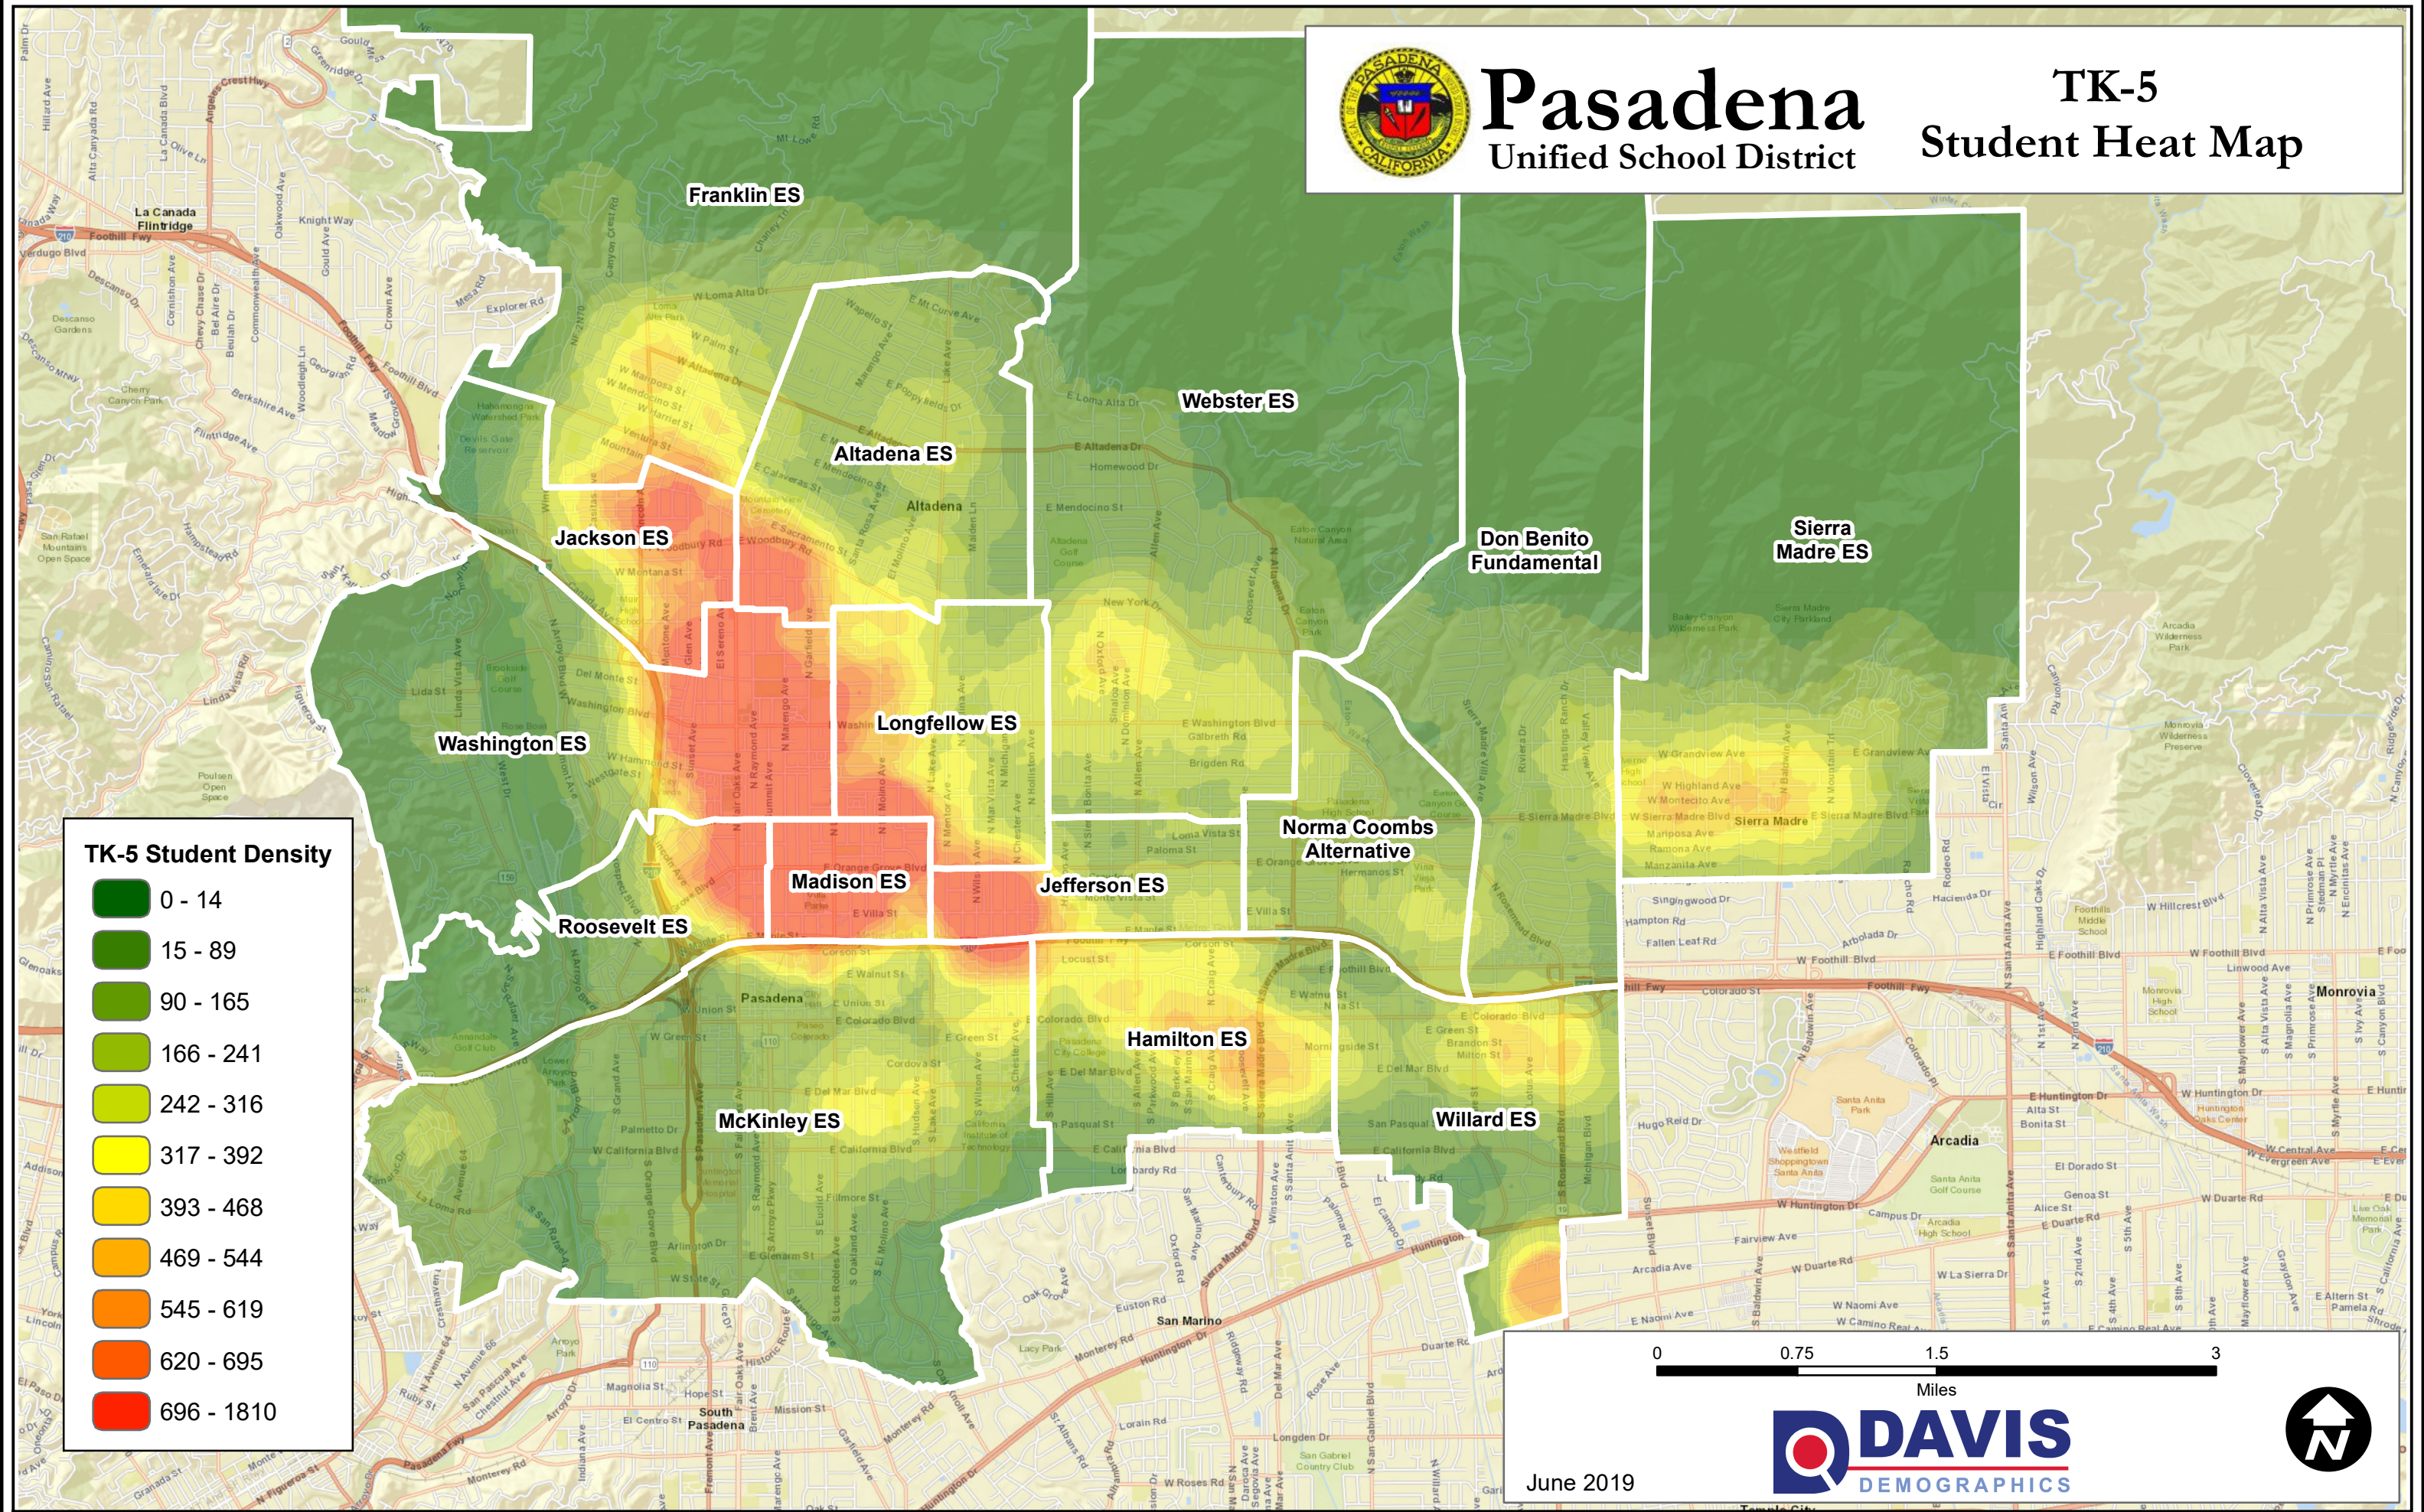

# Pasadena Unified School District

# TK-5 Student Heat Map

### TK-5 Student Density

June 2019