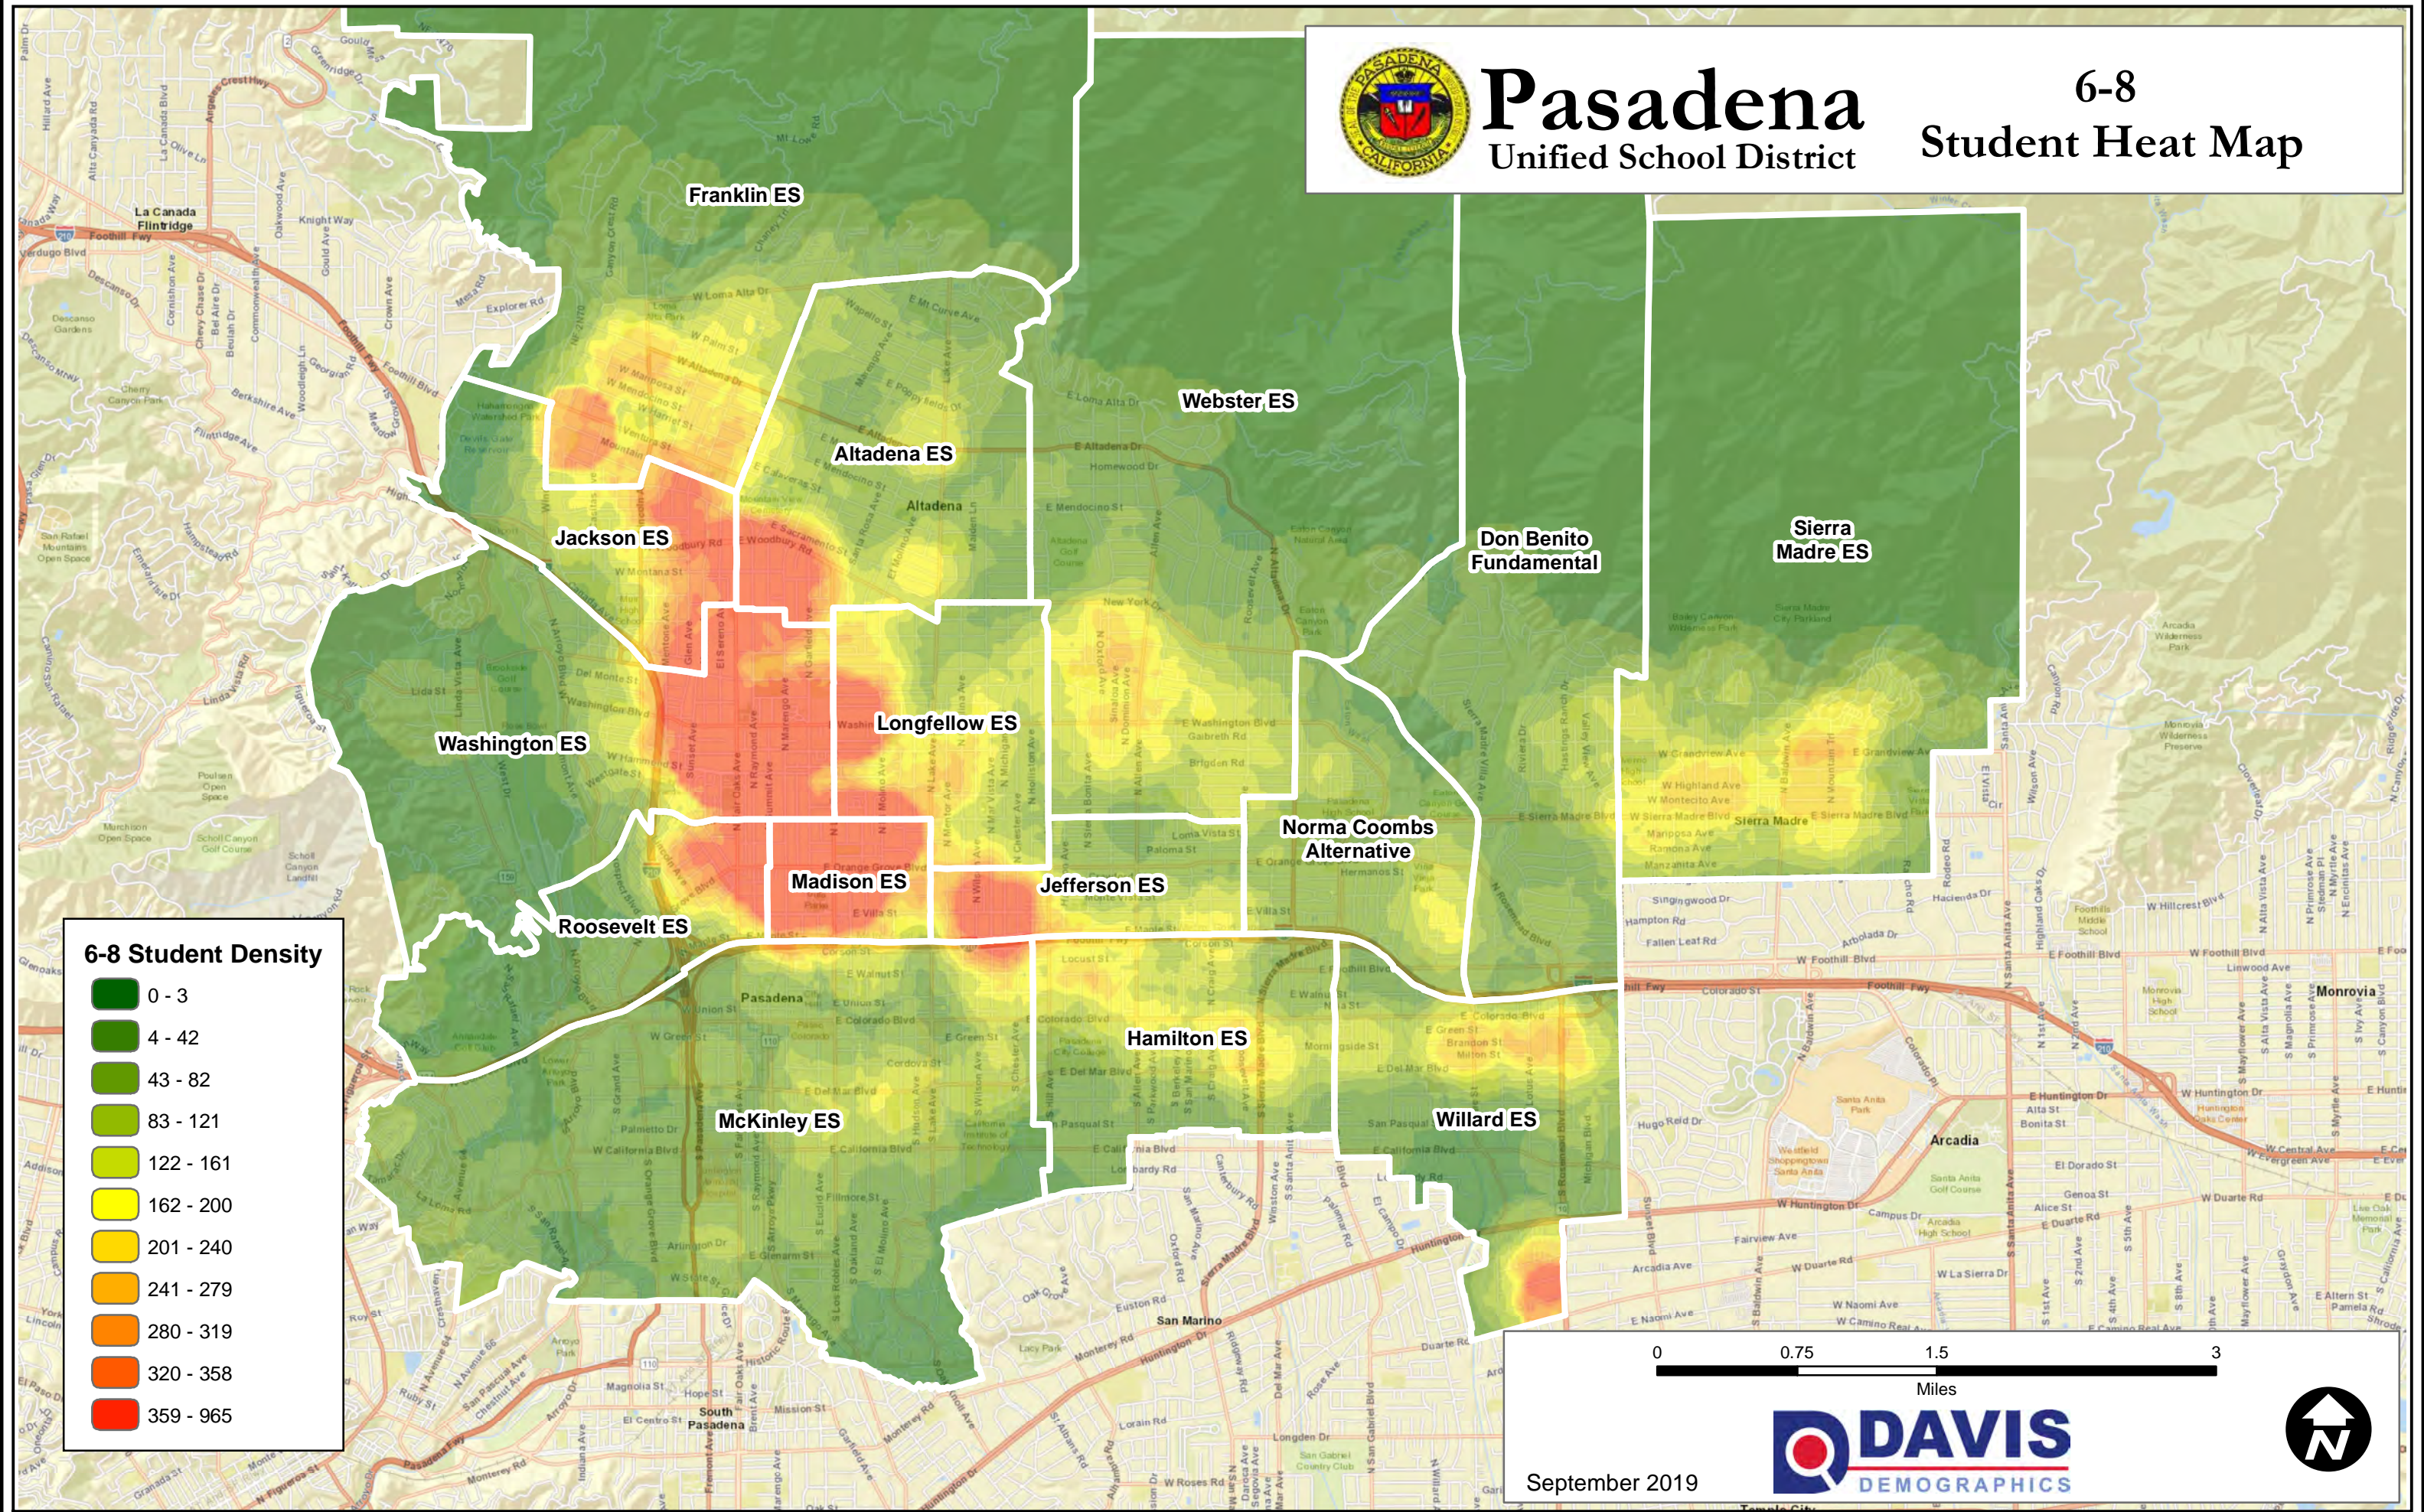

Pasadena Unified School District

6-8 Student Heat Map

6-8 Student Density

- 0 - 3
- 4 - 42
- 43 - 82
- 83 - 121
- 122 - 161
- 162 - 200
- 201 - 240
- 241 - 279
- 280 - 319
- 320 - 358
- 359 - 965

September 2019