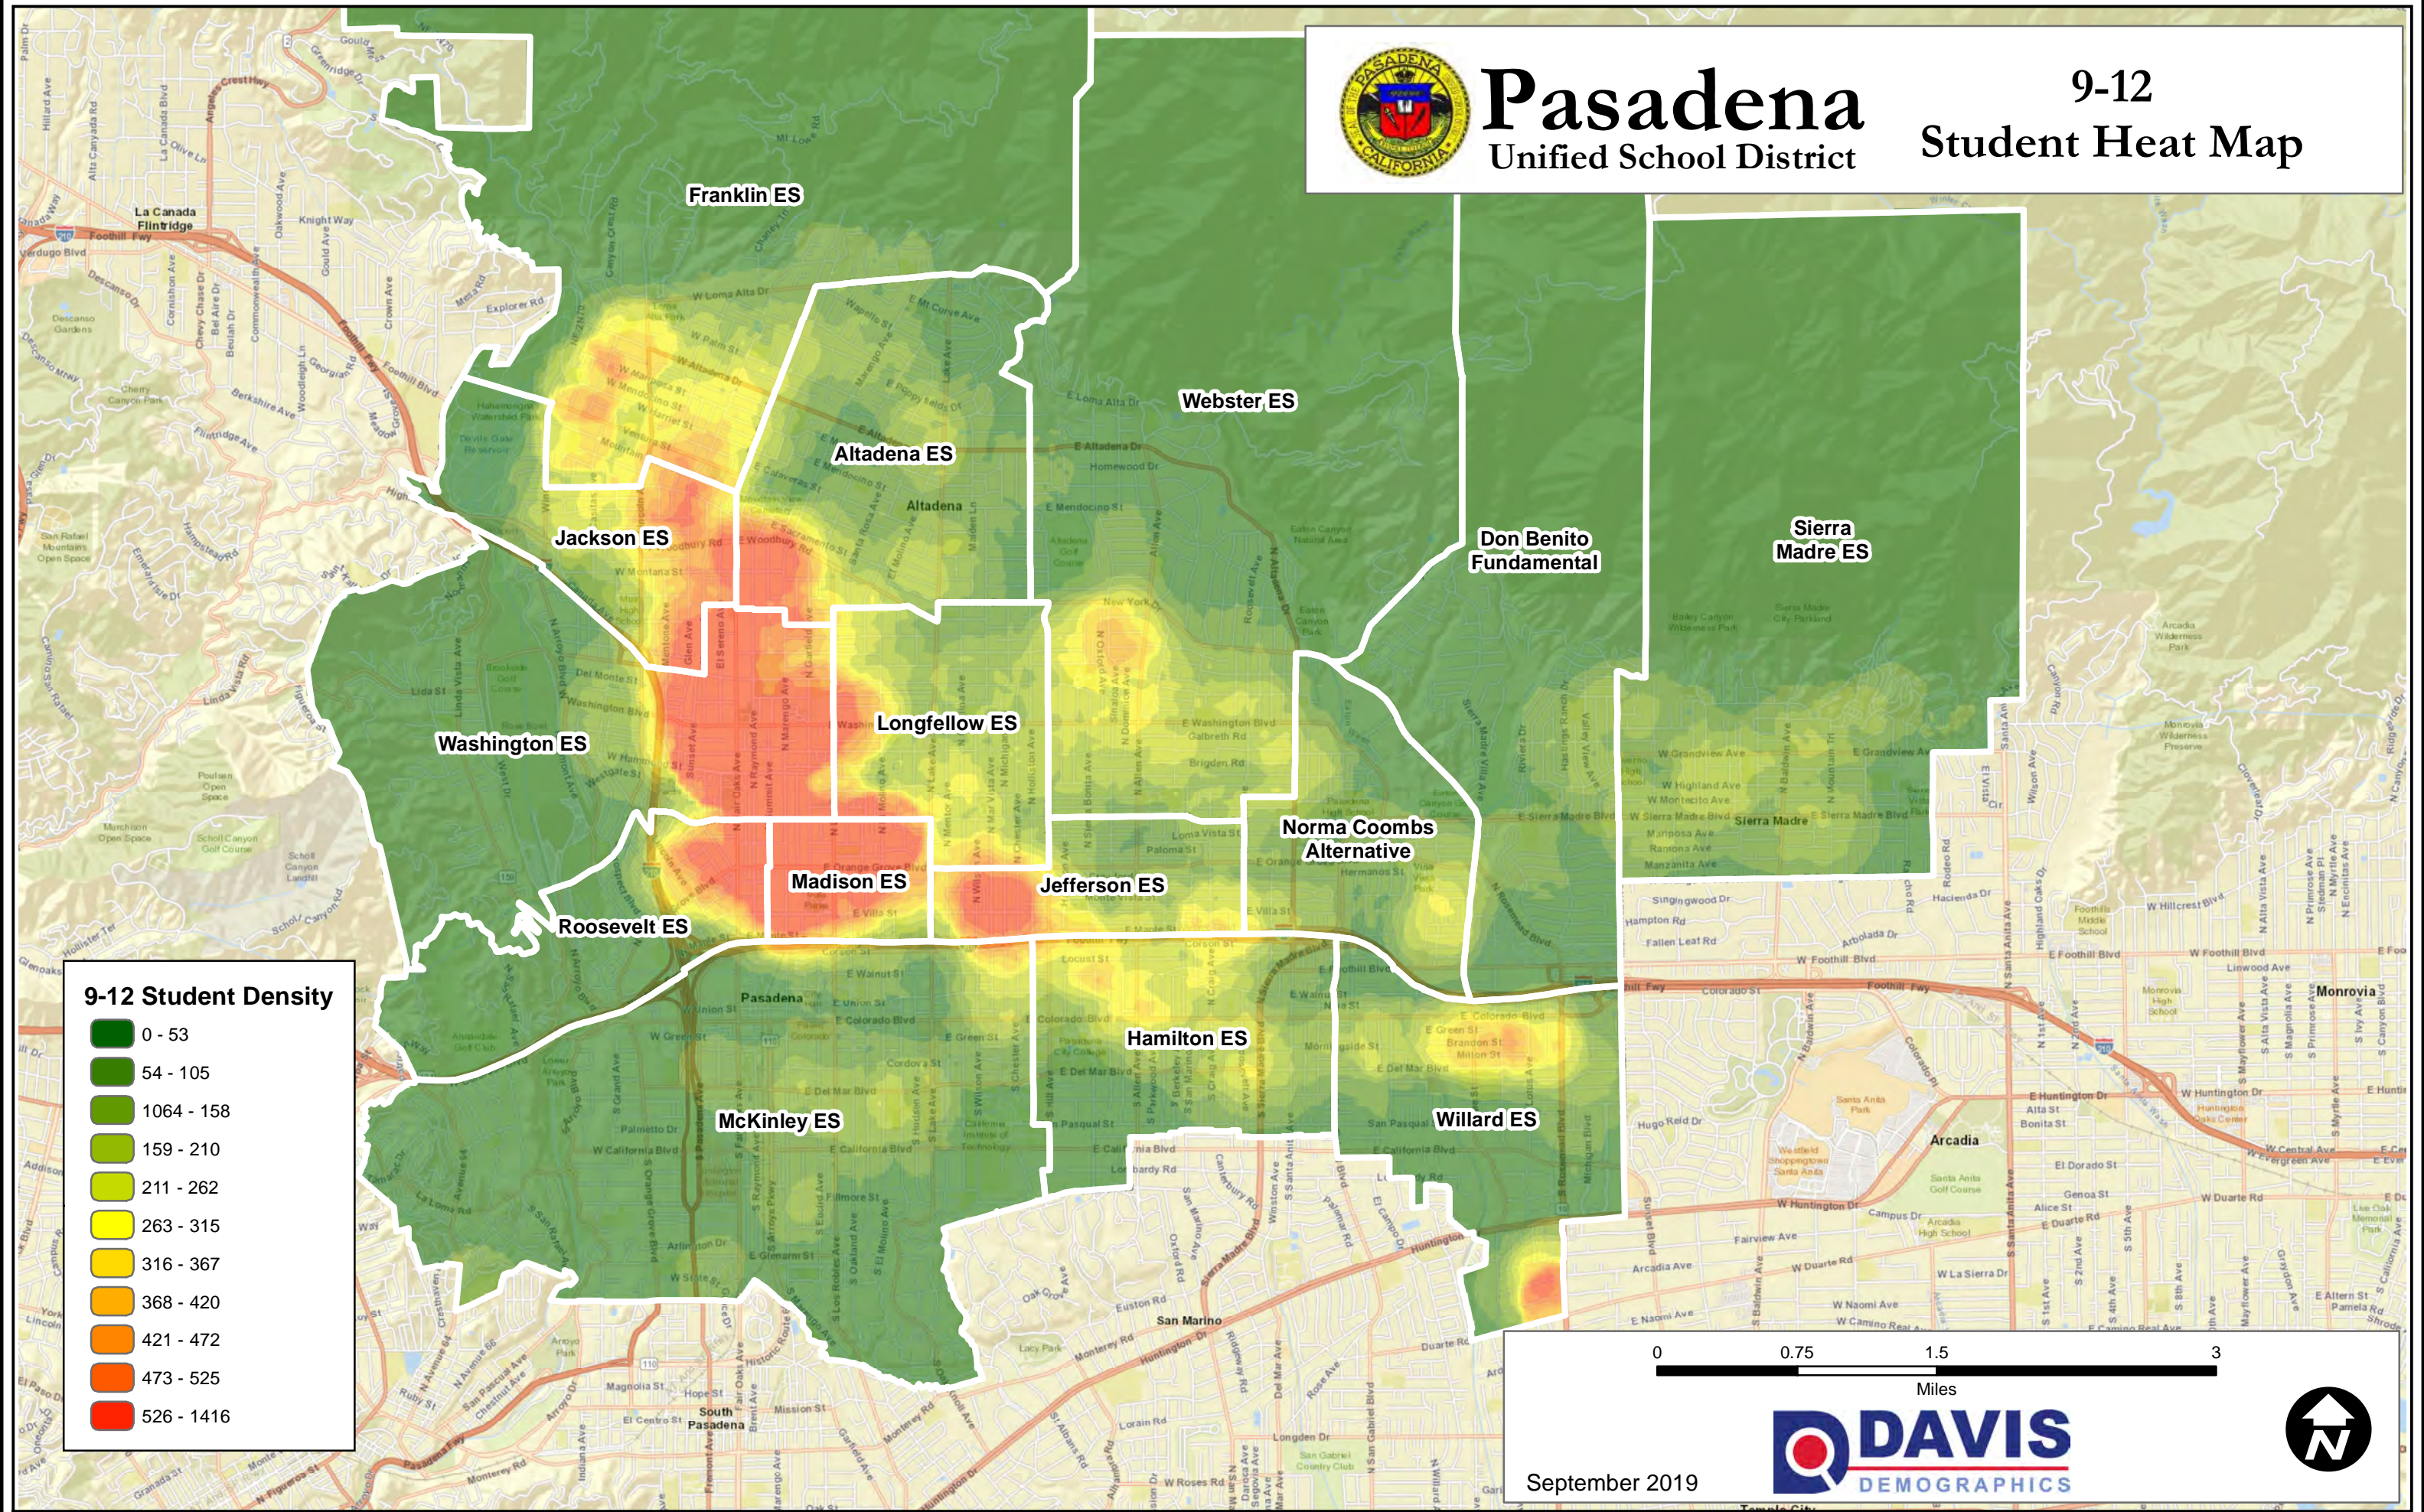

Pasadena Unified School District

9-12 Student Heat Map

September 2019