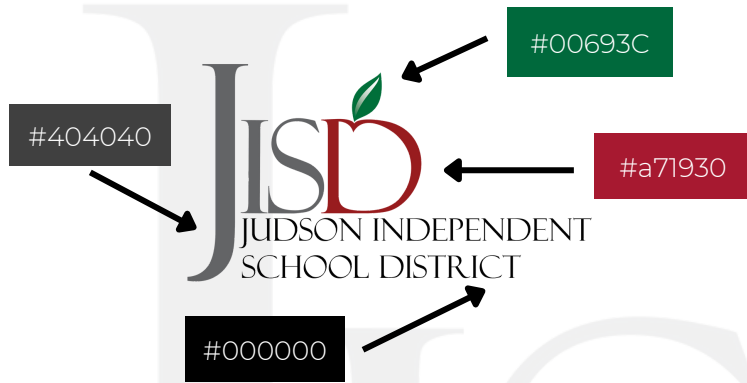

The official logo is comprised of four colors: black, grey, green, and red. The district acronym sits on top of the entire district name.

Above are variations of the official logos that are acceptable to use. Any variations from the guidelines detailed in this reference sheet are unacceptable. Contact the Communications Department if you're an outside entity that needs access to the district's official logo.