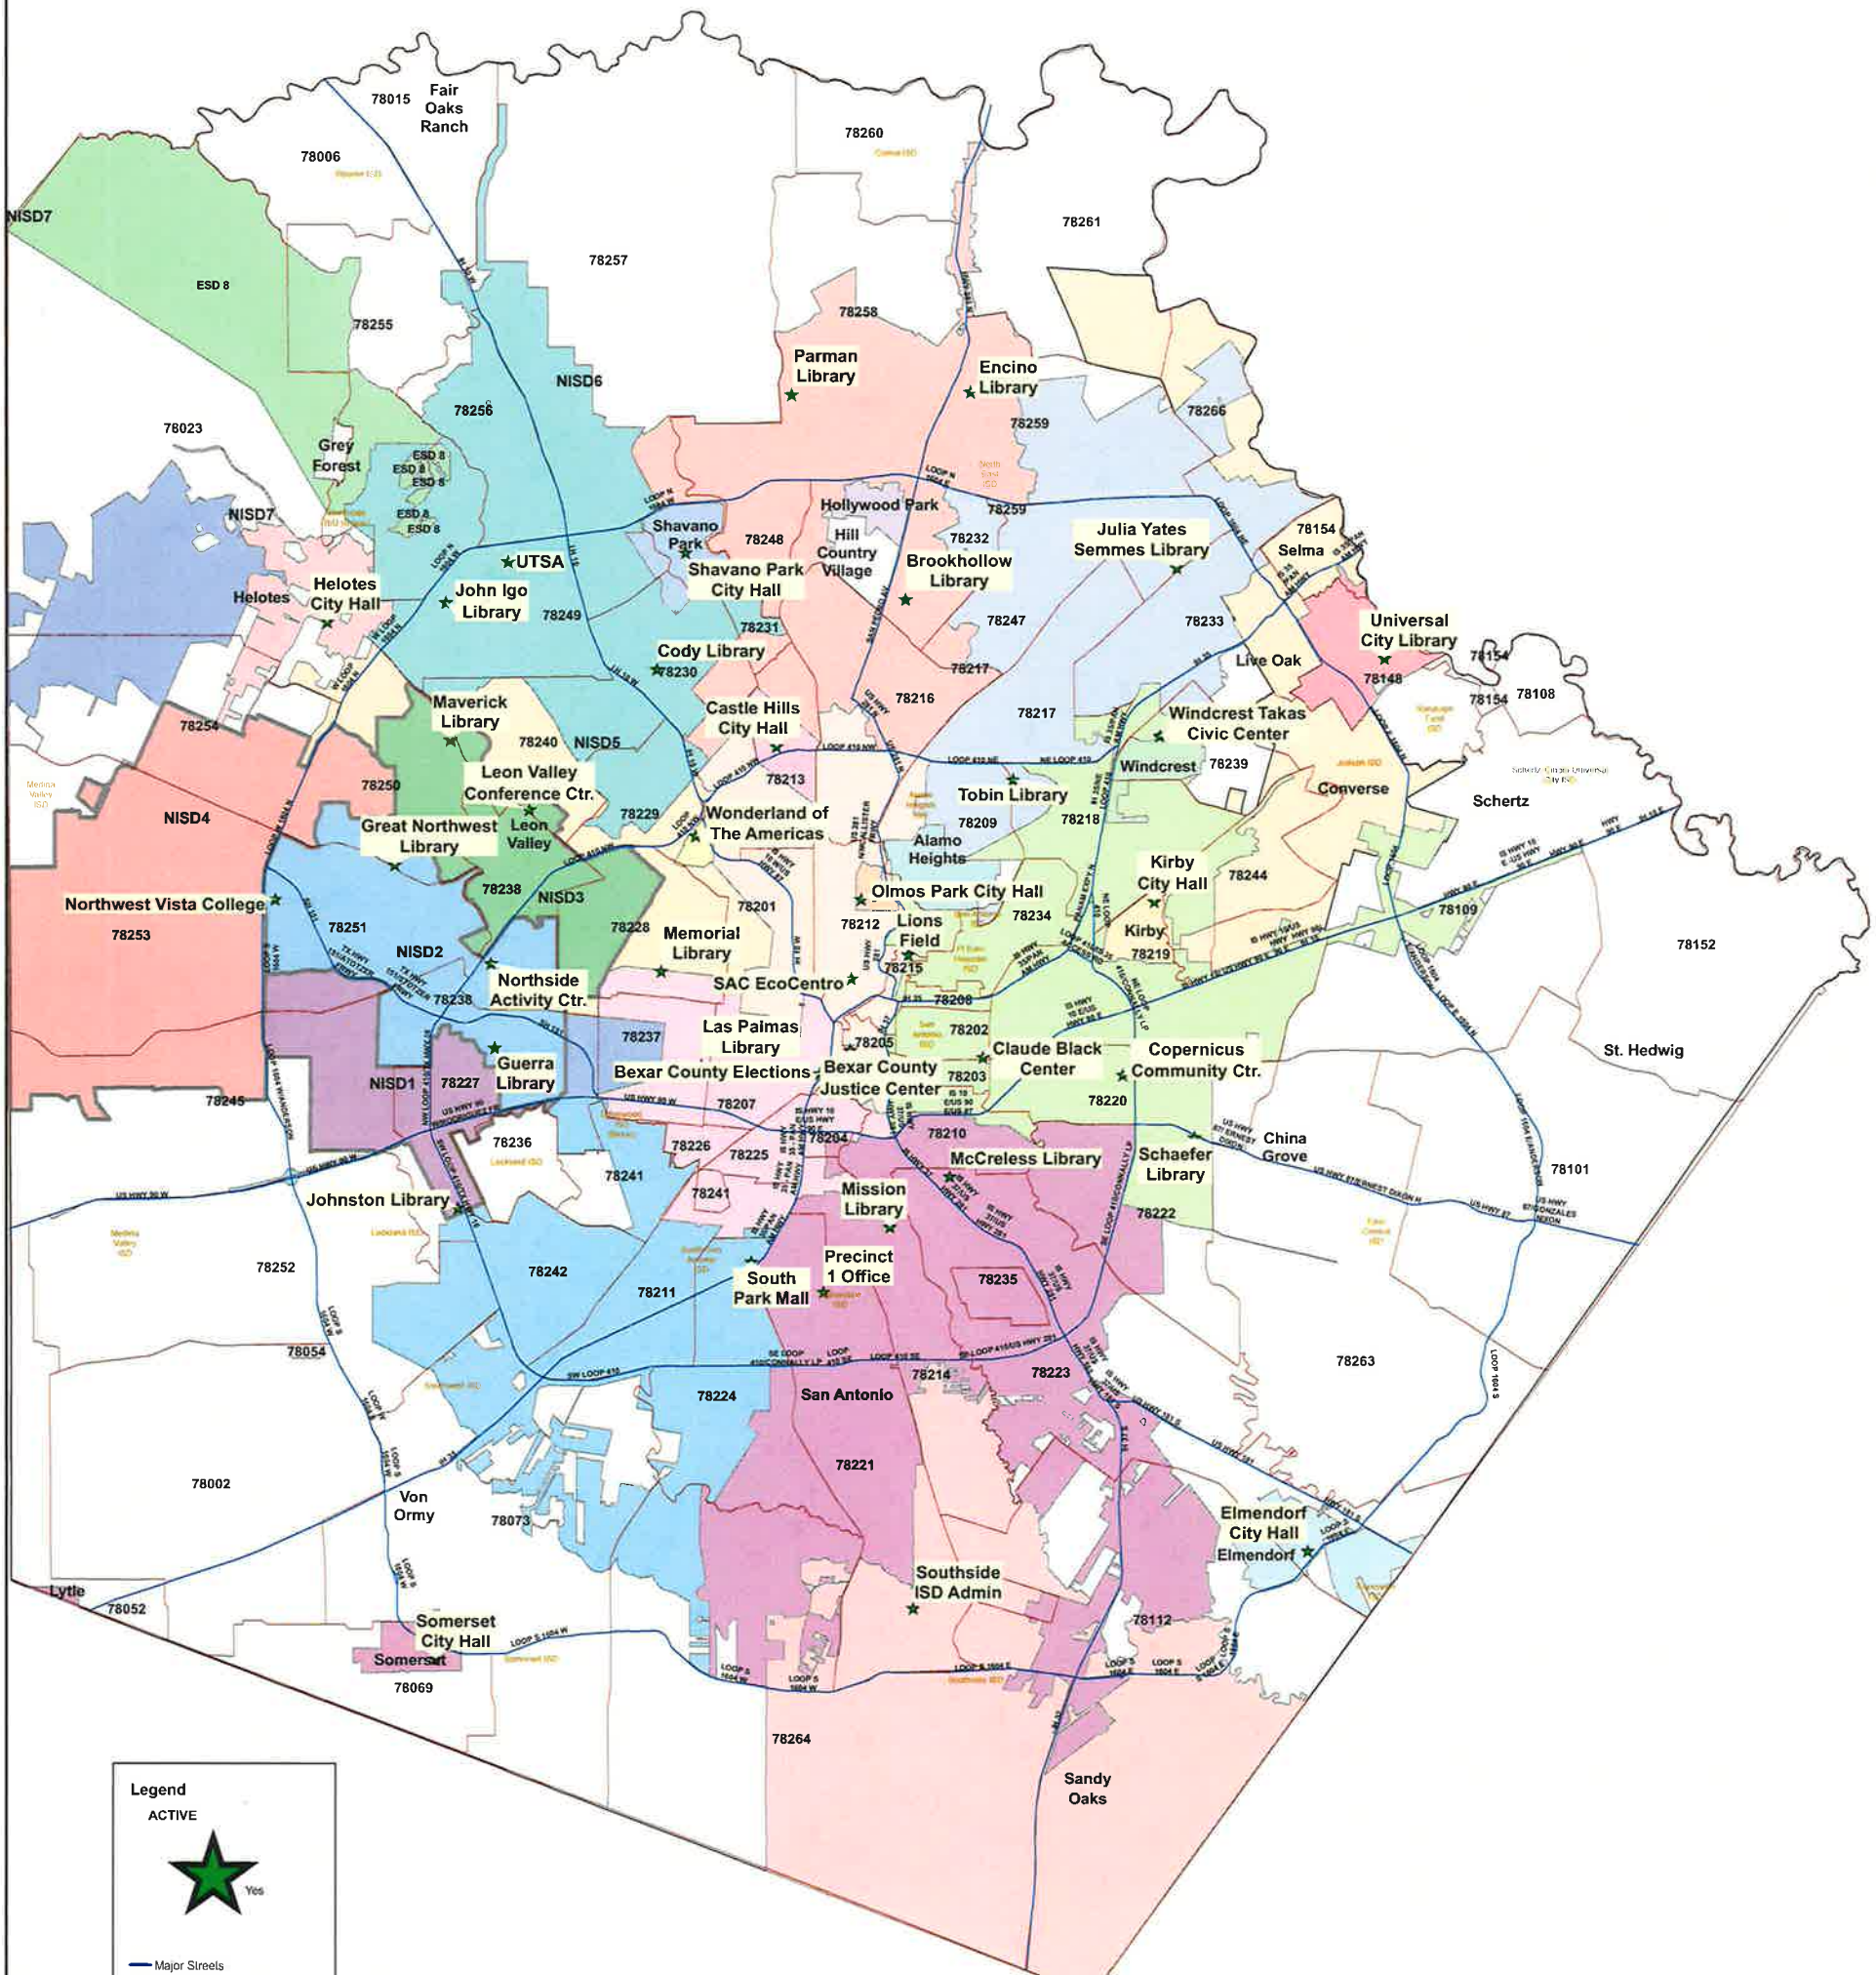

Bexar County Early Voting Sites

JOINT GENERAL, SPECIAL, CHARTER AND BOND ELECTION ELECCION GENERAL, ESPECIAL, CARTA Y BONOS CONJUNTO

May 4, 2019

Legend

ACTIVE

Yes

Major Streets

Northside_ISD_2012

UNIT

Elections.DBO.ESD6_Elections

Description

- District 1
- District 10
- District 2
- District 3
- District 4
- District 5
- District 6
- District 7
- District 8
- District 9

NAME

- Alamo Heights ISD
- Judson ISD
- Southside ISD

Prepared by the Elections Office
1103 S. Frio, Ste 100
San Antonio, Texas 78207