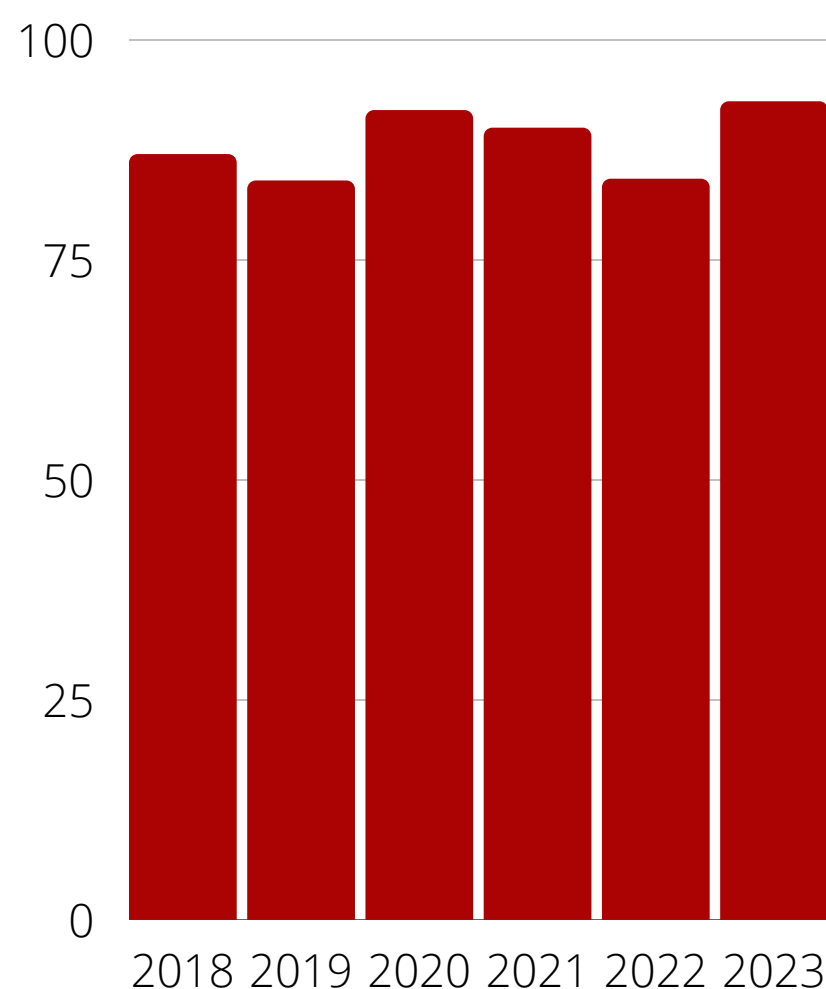

Advanced Placement Results

- In May of 2023, 11 students took the AP exam.
- A total of 17 exams were taken in 6 subjects.

Demographics

Graduation Rate

Post-Graduation Plans

Ethnicity & Diversity

Clubs & Organizations*