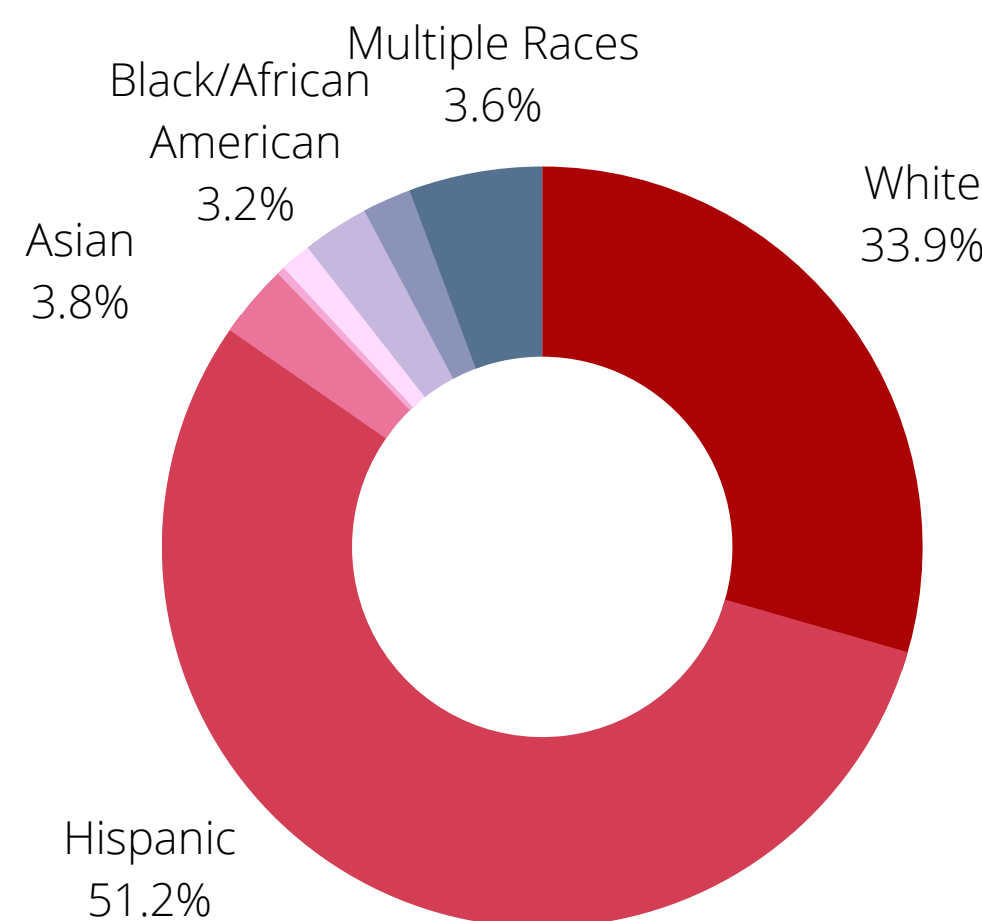

Advanced Placement Results

- In May of 2023, 11 students took the AP exam.
- A total of 17 exams were taken in 6 subjects.

Demographics

Graduation Rate

Post-Graduation Plans

Ethnicity & Diversity

Clubs & Organizations*