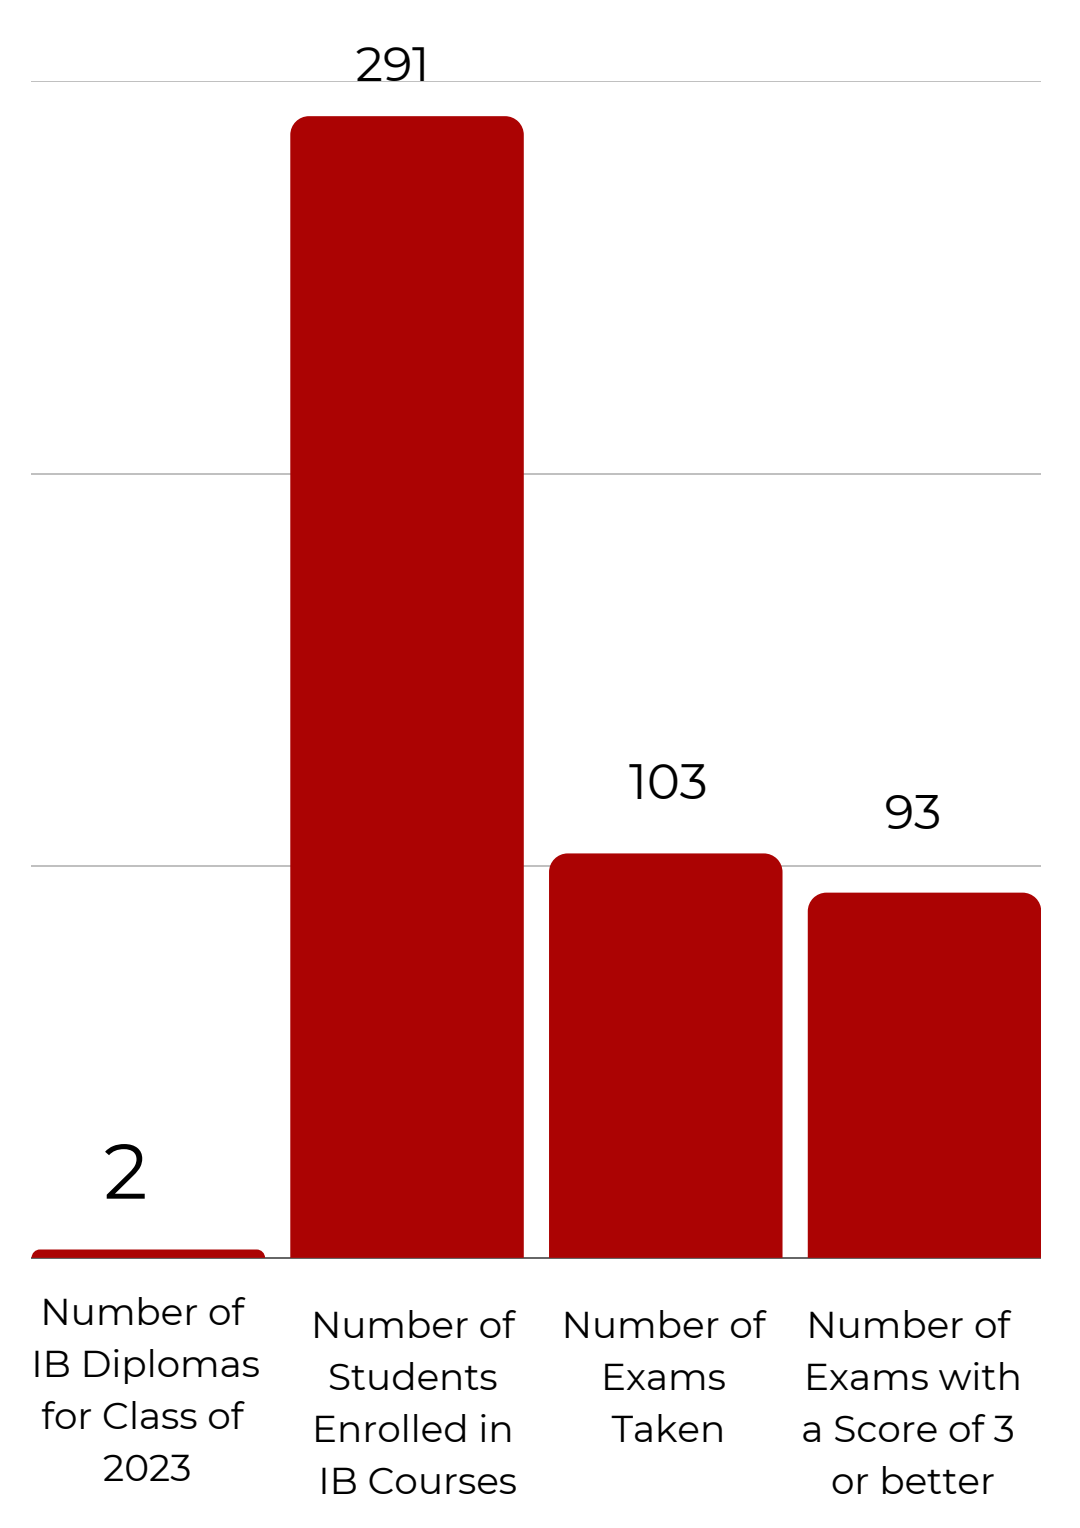

International Baccalaureate Data

Melissa Baker, School Counselor
mmbaker@srcs.k12.ca.us

Sophear Hang, School Counselor
shang@srcs.k12.ca.us

Sara Legesse, College & Career Counselor
slegesse@srcs.k12.ca.us

Lucy Lucchesi, MTSS Counselor
llucchesi@srcs.k12.ca.us