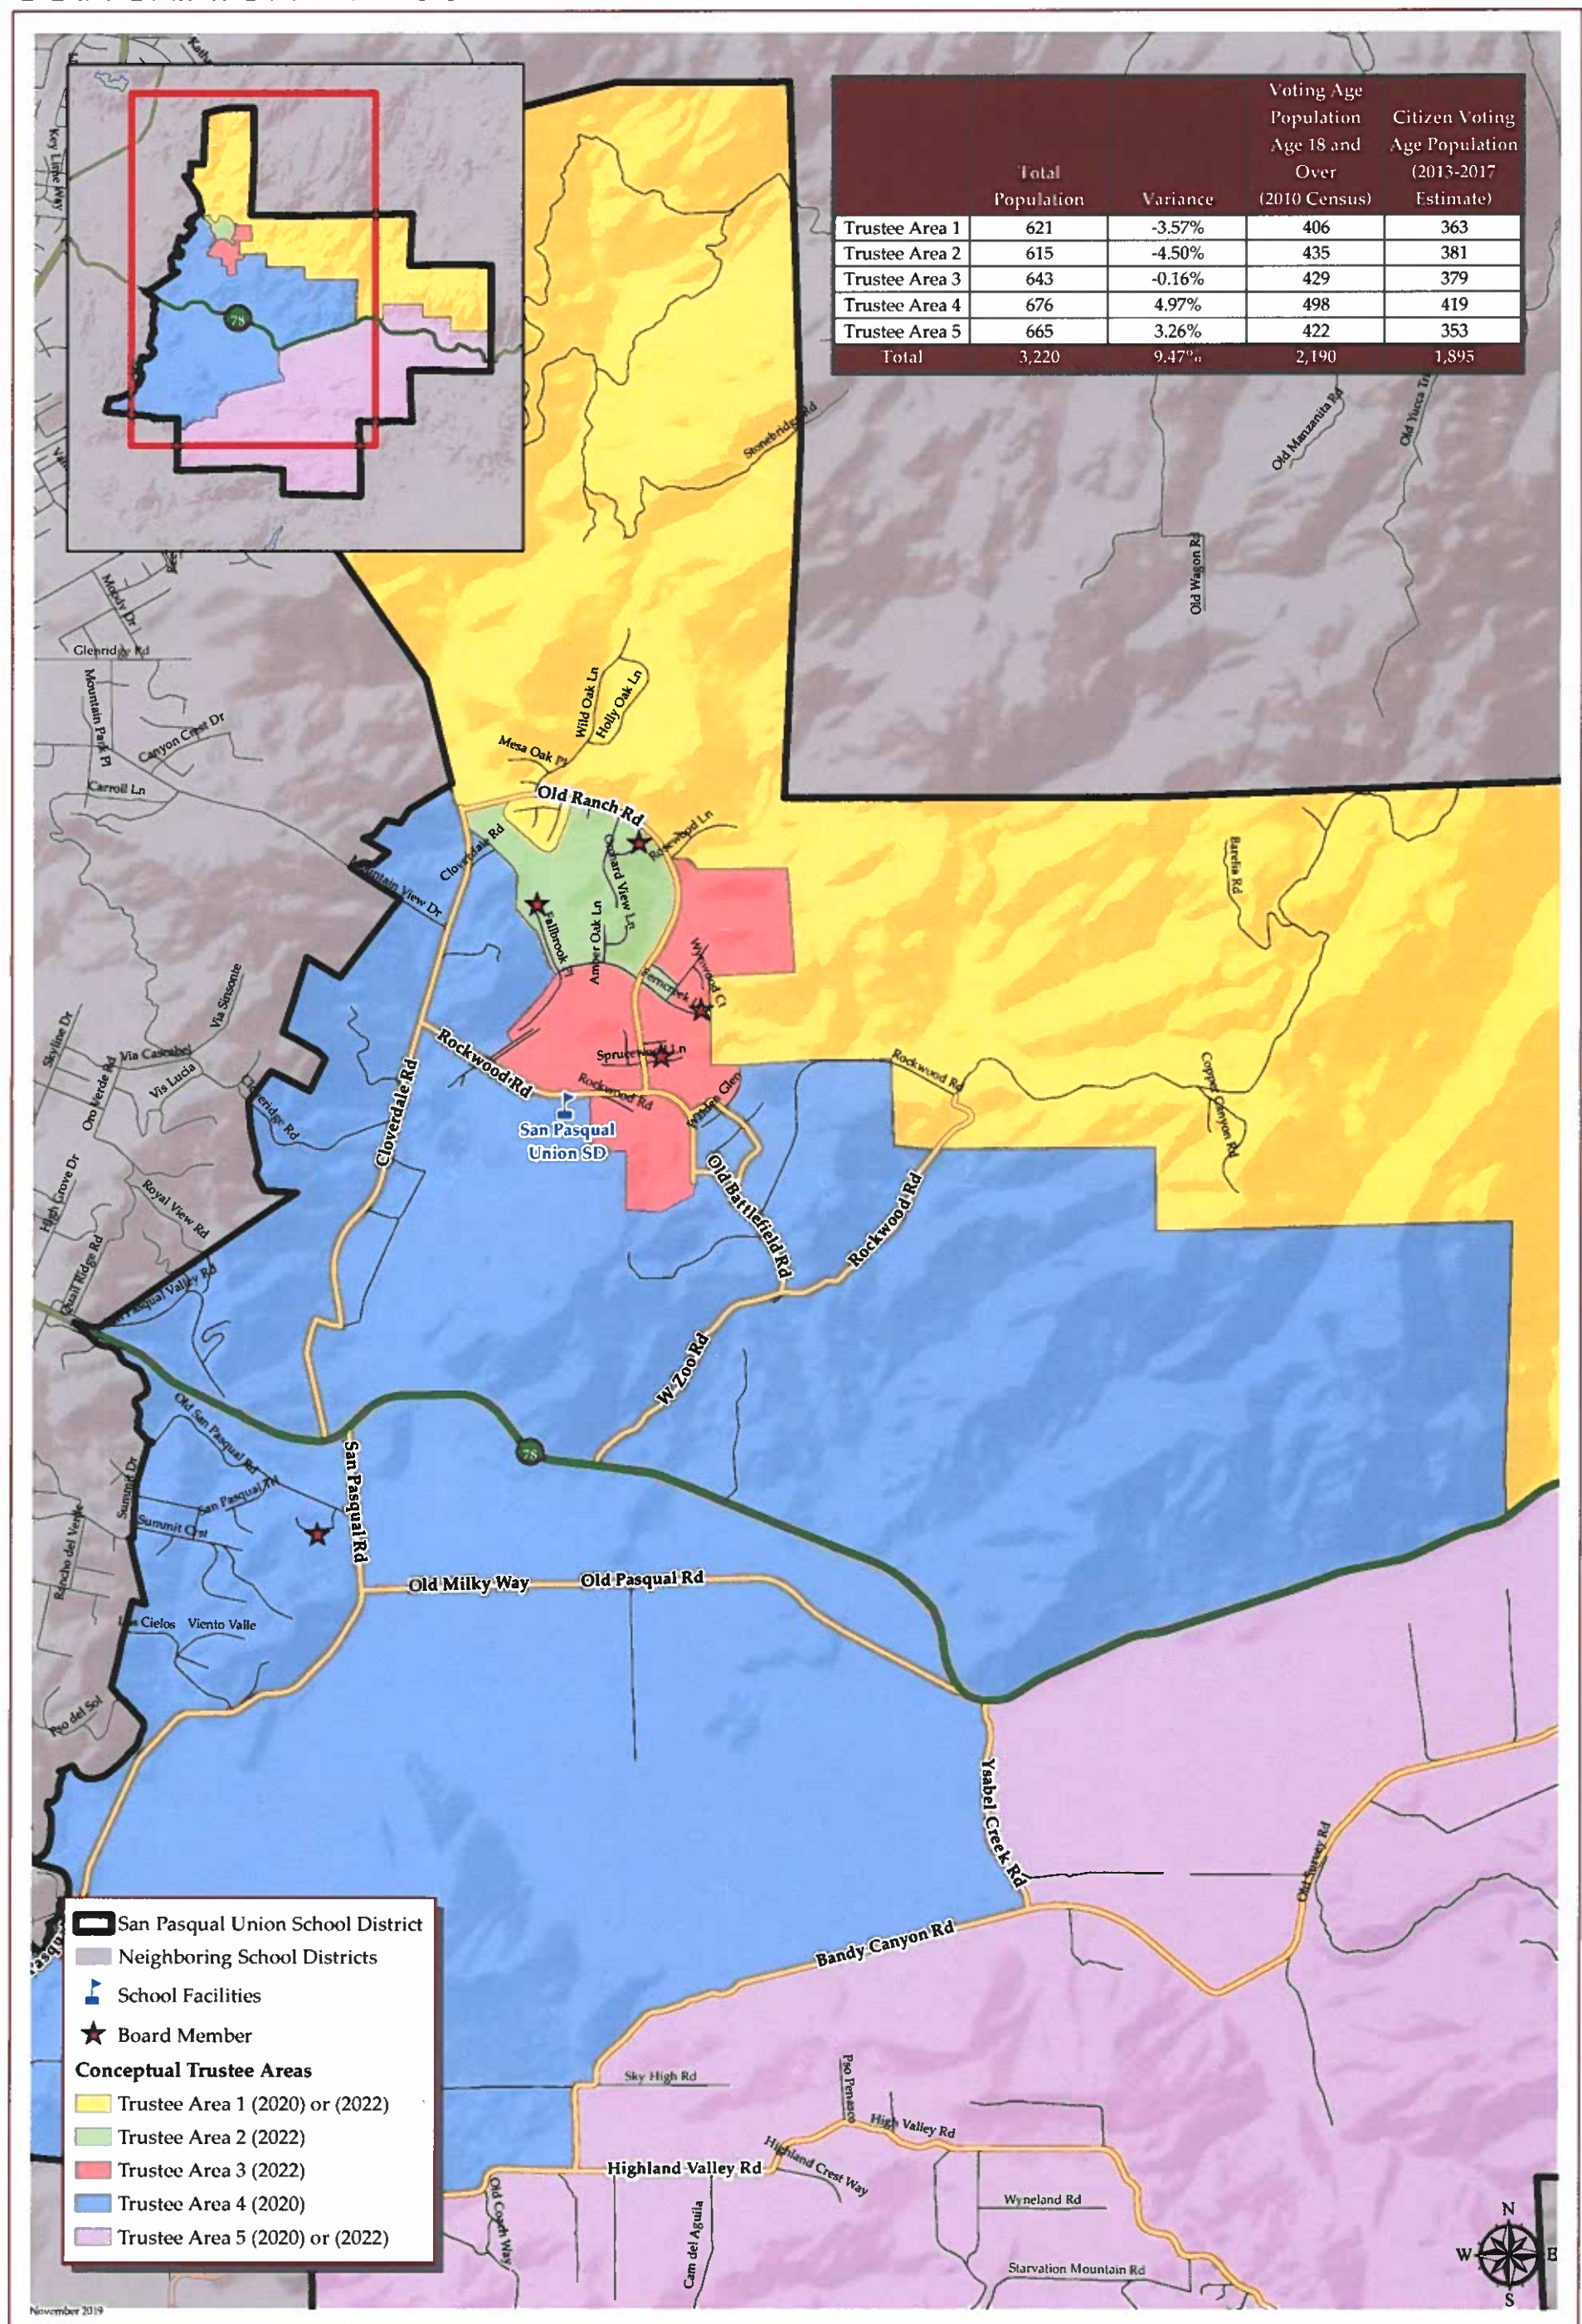

SAN PASQUAL UNION SCHOOL DISTRICT CONCEPTUAL TRUSTEE AREAS - SCENARIO 3

November 2019