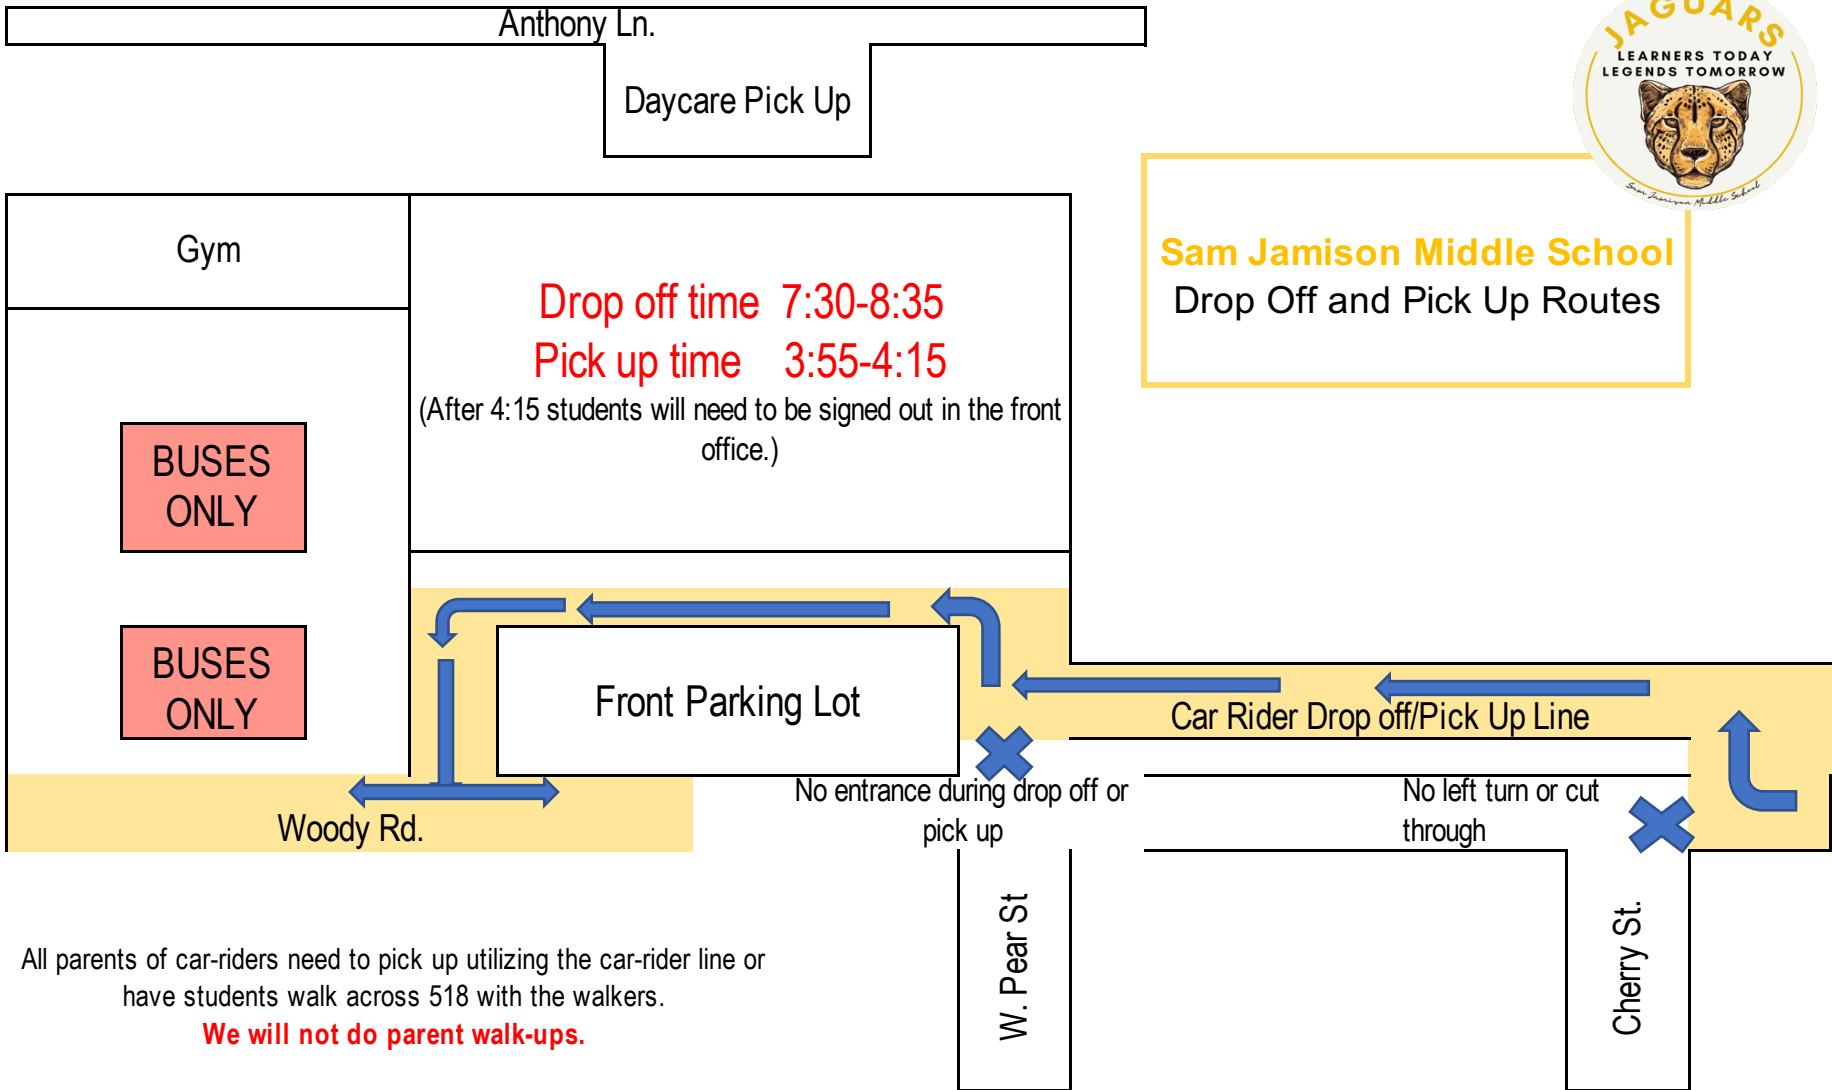

Sam Jamison Middle School
Drop Off and Pick Up Routes

All parents of car-riders need to pick up utilizing the car-rider line or have students walk across 518 with the walkers.

We will not do parent walk-ups.