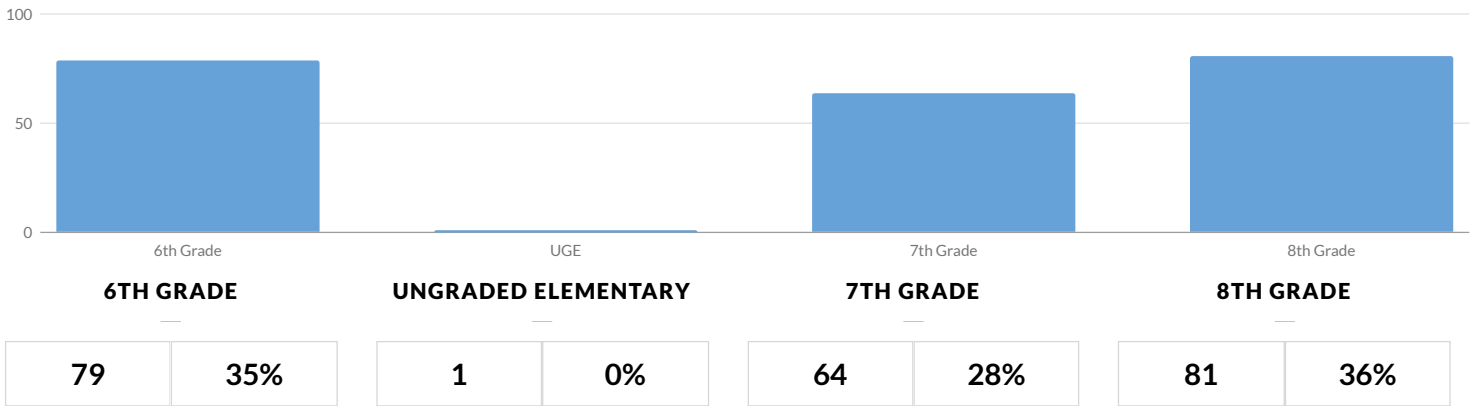

FRANKFORT-SCHUYLER MIDDLE SCHOOL ENROLLMENT (2021 - 22)

K-12 Enrollment: 225

ENROLLMENT

ENROLLMENT BY ETHNICITY

OTHER GROUPS

ENROLLMENT BY GRADE

© COPYRIGHT NEW YORK STATE EDUCATION DEPARTMENT, ALL RIGHTS RESERVED.