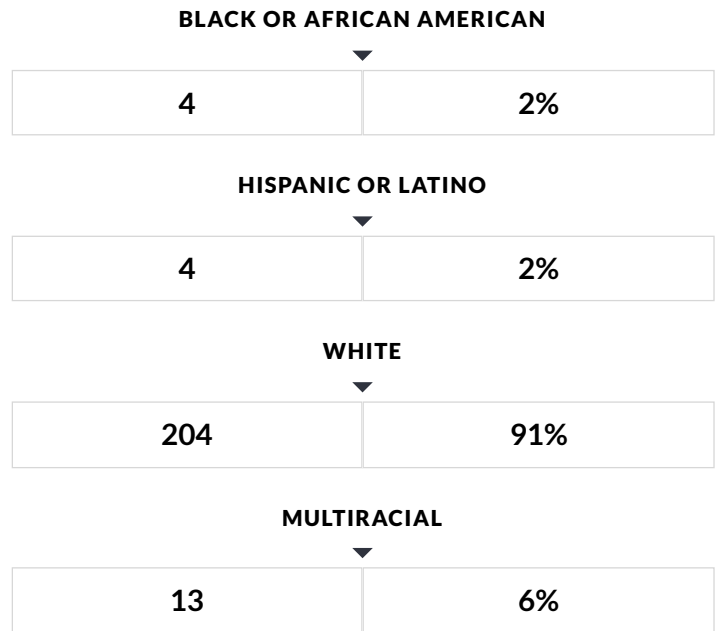

ENROLLMENT BY ETHNICITY