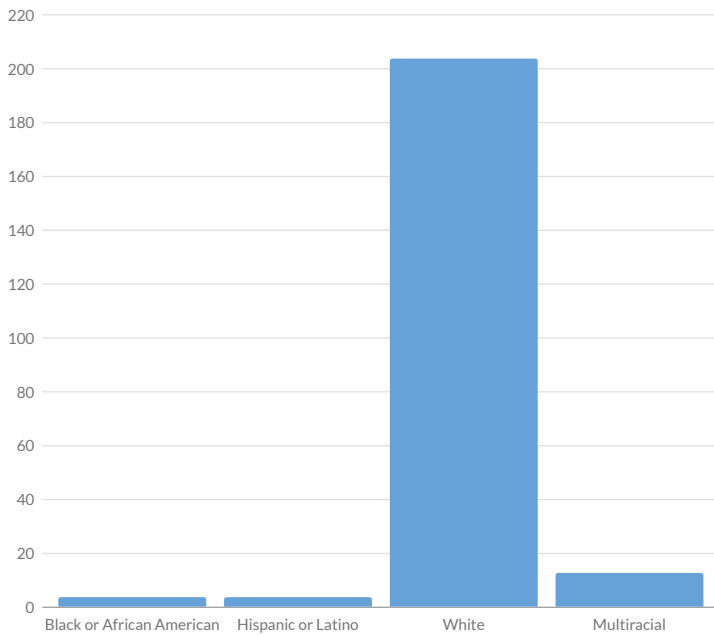

ENROLLMENT BY ETHNICITY