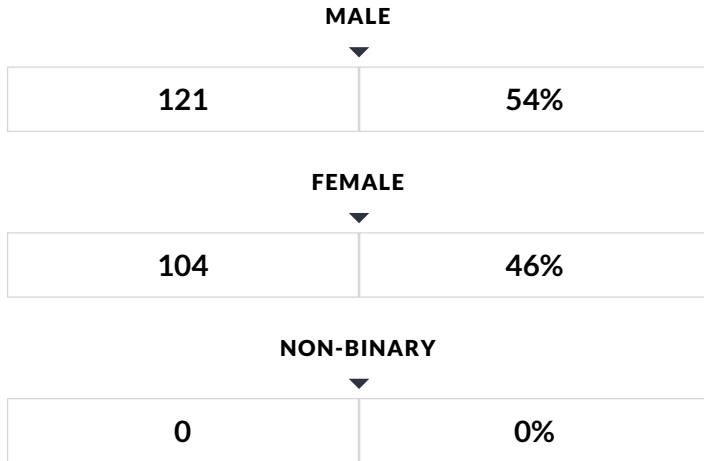

This report provides enrollment counts for schools and districts by various demographic groups for the 2021 - 22 school year. These enrollment data are collected as part of NYSED's Student Information Repository System (SIRS). These counts are as of "BEDS Day" which is typically the first Wednesday in October. For nonpublic school enrollment data please see the Non-Public School Enrollment and Staff information on our Information and Reporting Services webpage.

FRANKFORT-SCHUYLER MIDDLE SCHOOL ENROLLMENT (2021 - 22)

K-12 Enrollment: 225

ENROLLMENT