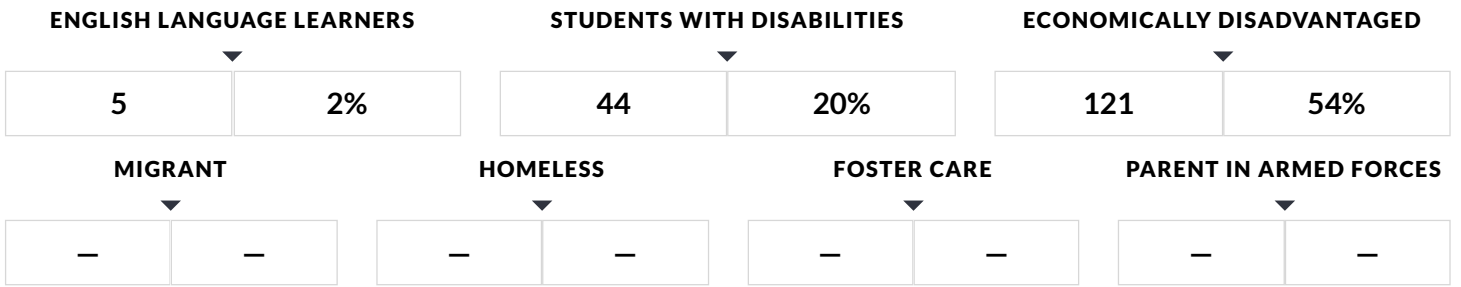

FRANKFORT-SCHUYLER MIDDLE SCHOOL ENROLLMENT (2021 - 22)

K-12 Enrollment: 225

ENROLLMENT

ENROLLMENT BY ETHNICITY

OTHER GROUPS

ENROLLMENT BY GRADE

© COPYRIGHT NEW YORK STATE EDUCATION DEPARTMENT, ALL RIGHTS RESERVED.