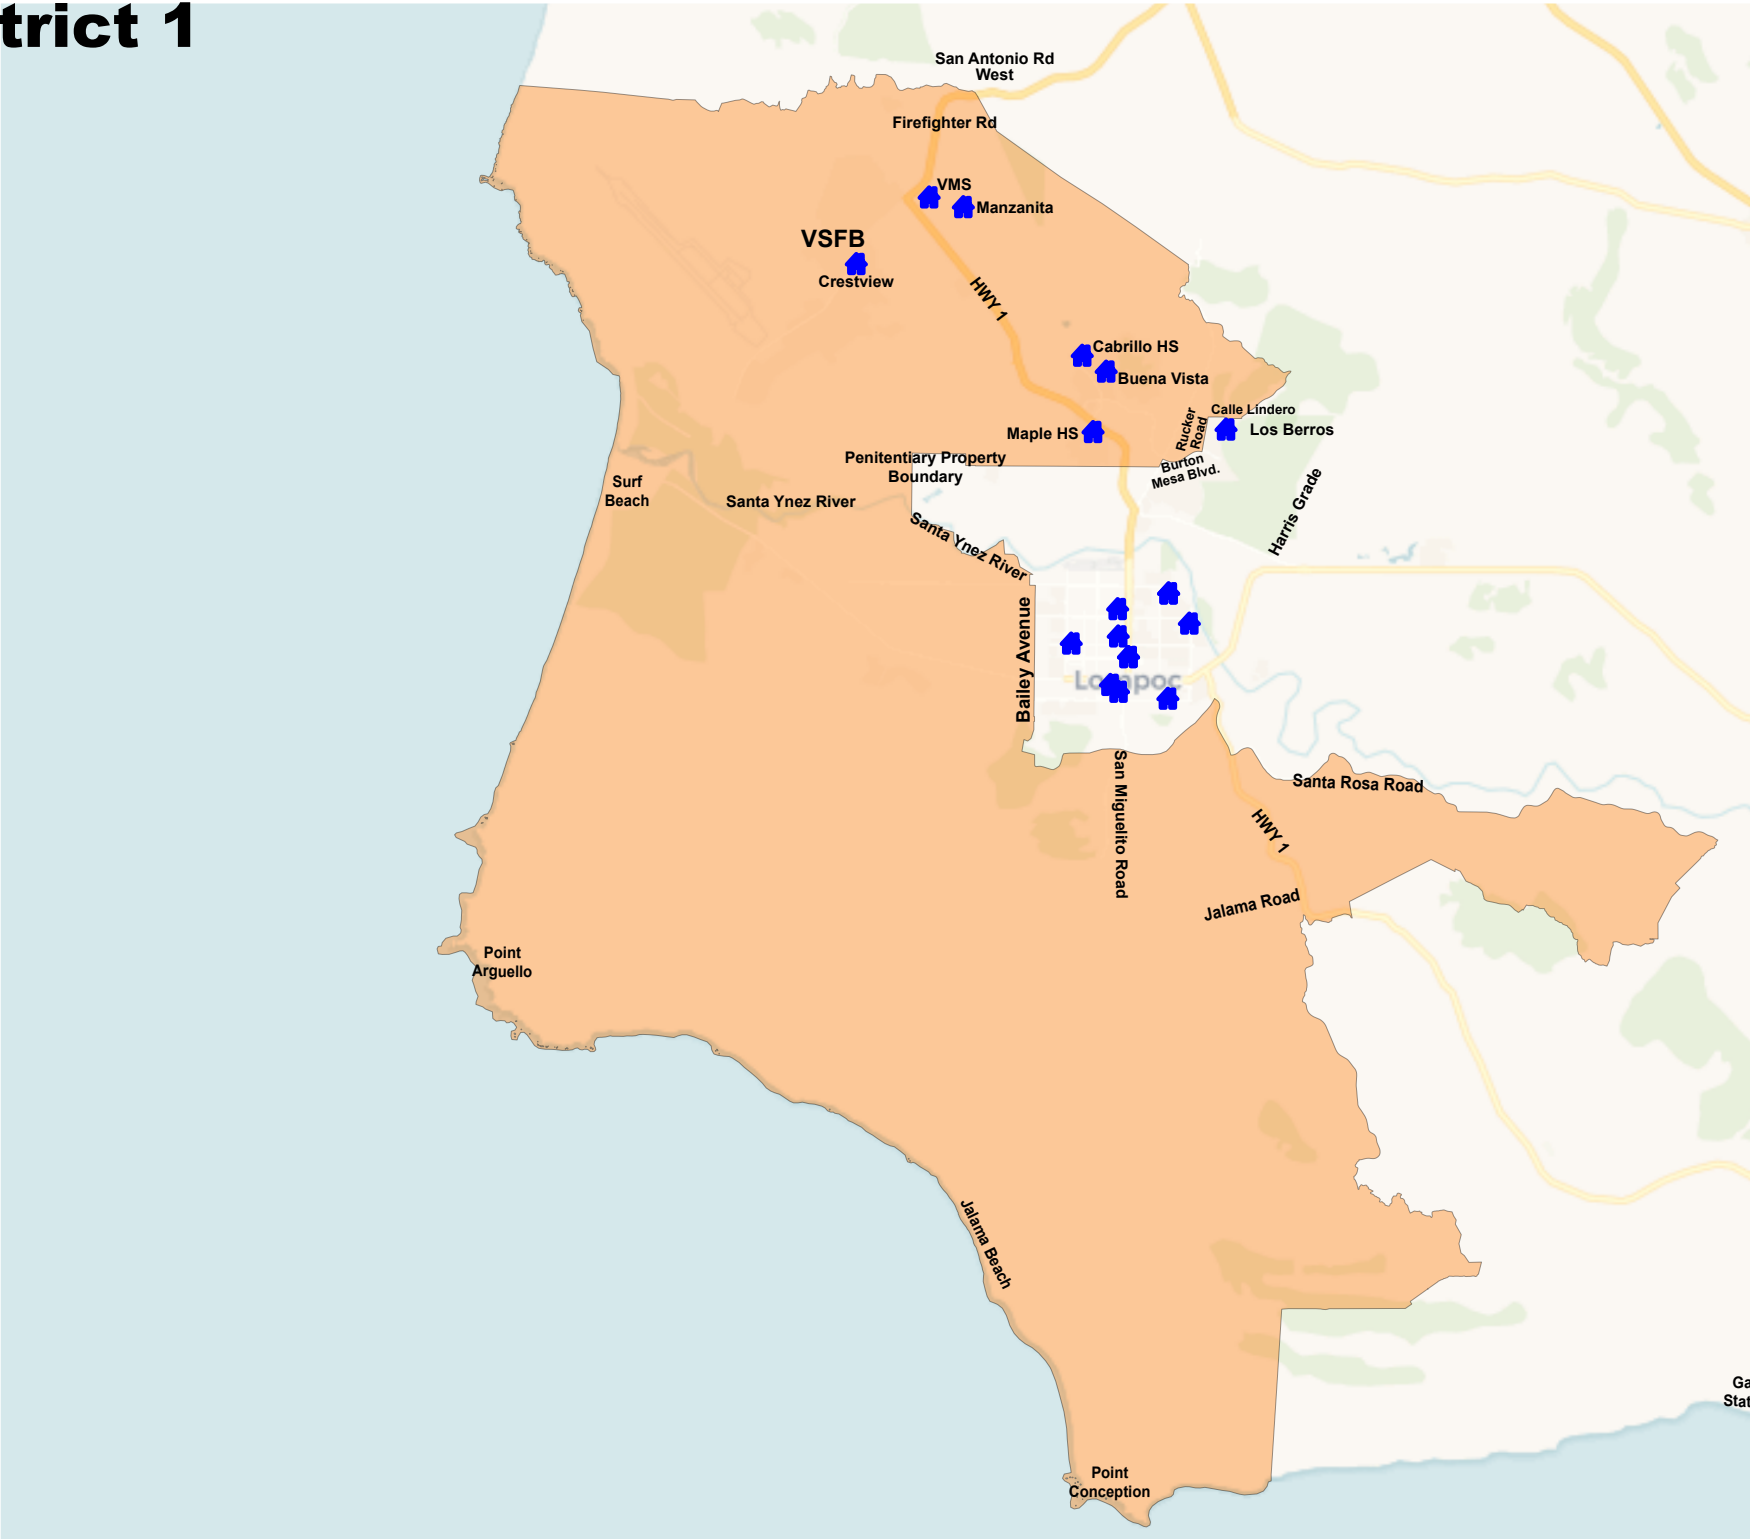

District 1

Gaviota State Park