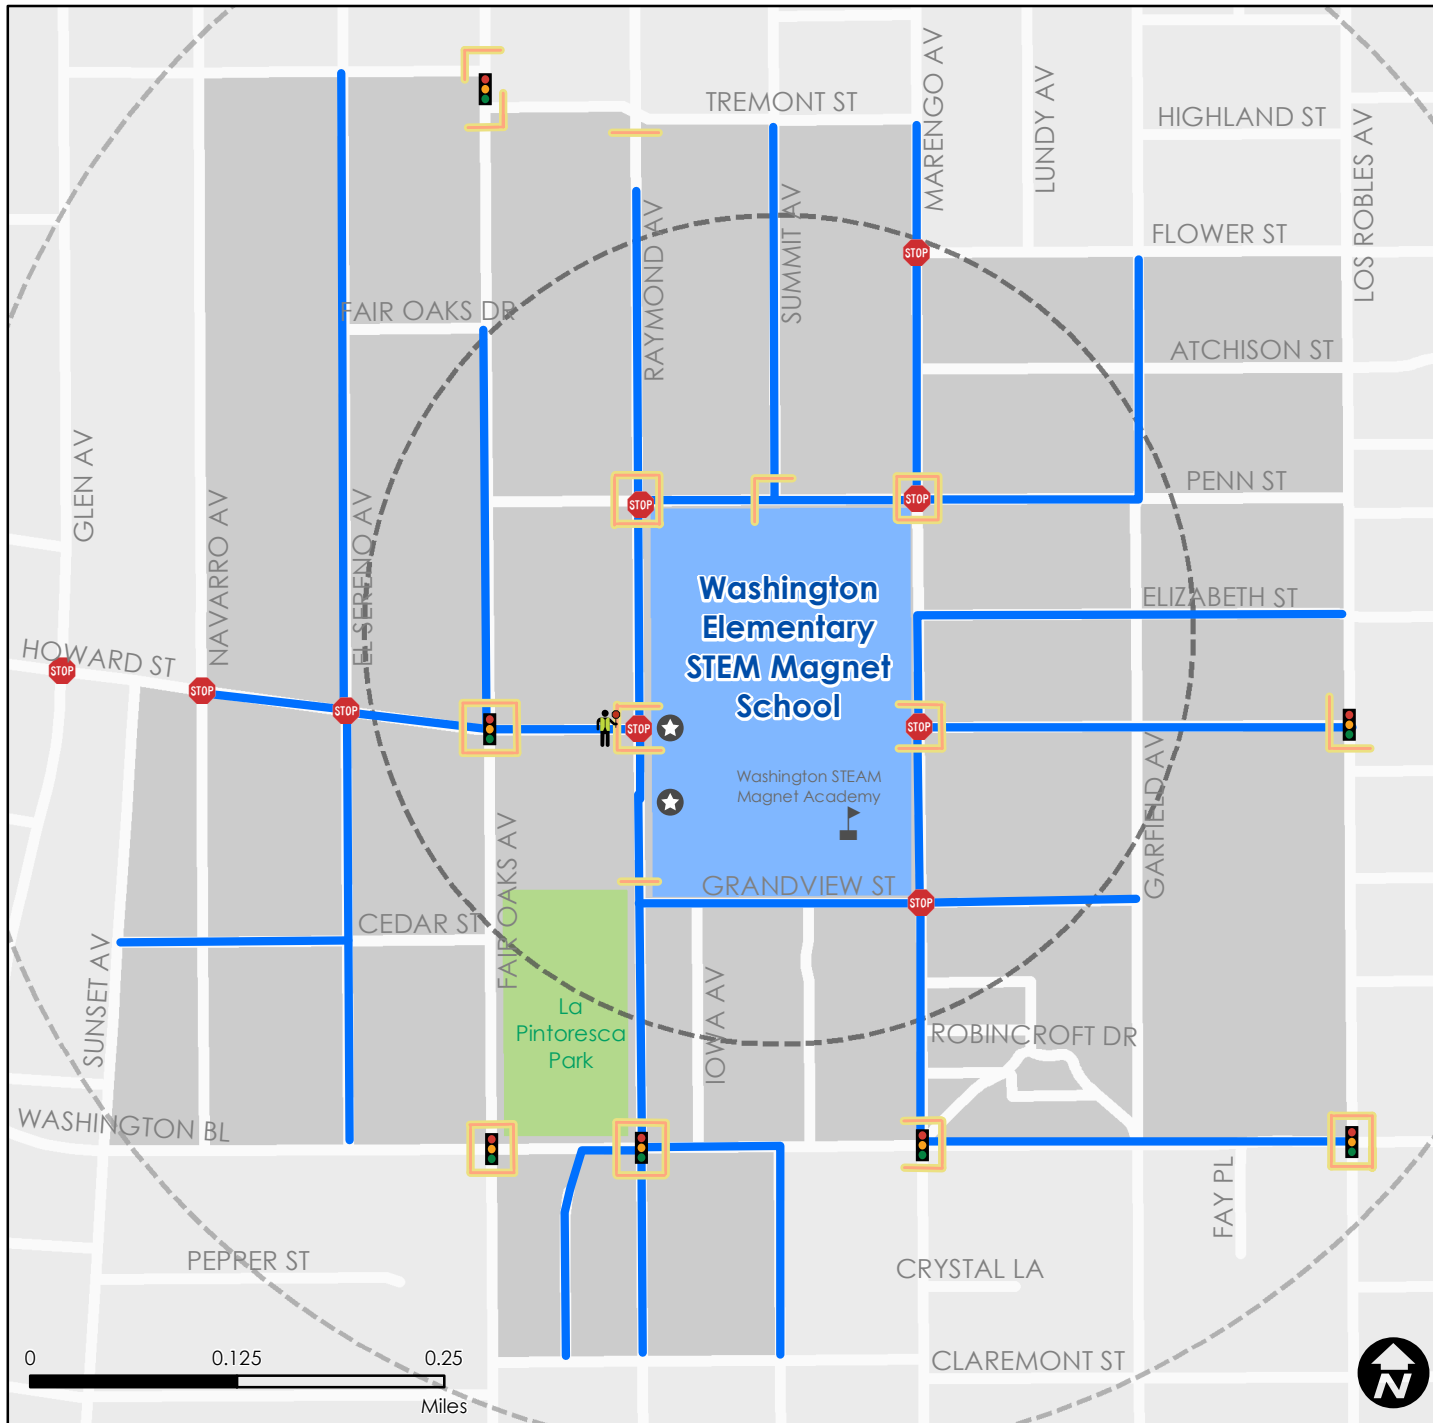

Suggested Walking Routes to Washington Elementary STEM Magnet School

Walking Routes (Ruta Peatonal)

1/2 Mile - 15 Minute Walk

1/4 Mile - 7 Minute Walk

Washington Elementary STEM Magnet School Boundary

Marked Crosswalk (Paso Peatonal)

Traffic Signal (Semaforo)

All Way Stop (Señal de Alto en 4 Direcciones)

Crossing Guard (Guardia de Crucero)

School Entrance (Entrada del Escuela)

School (Otra Escuela)

This map is intended for information purposes only. The City of Pasadena assumes no responsibility for using these routes.