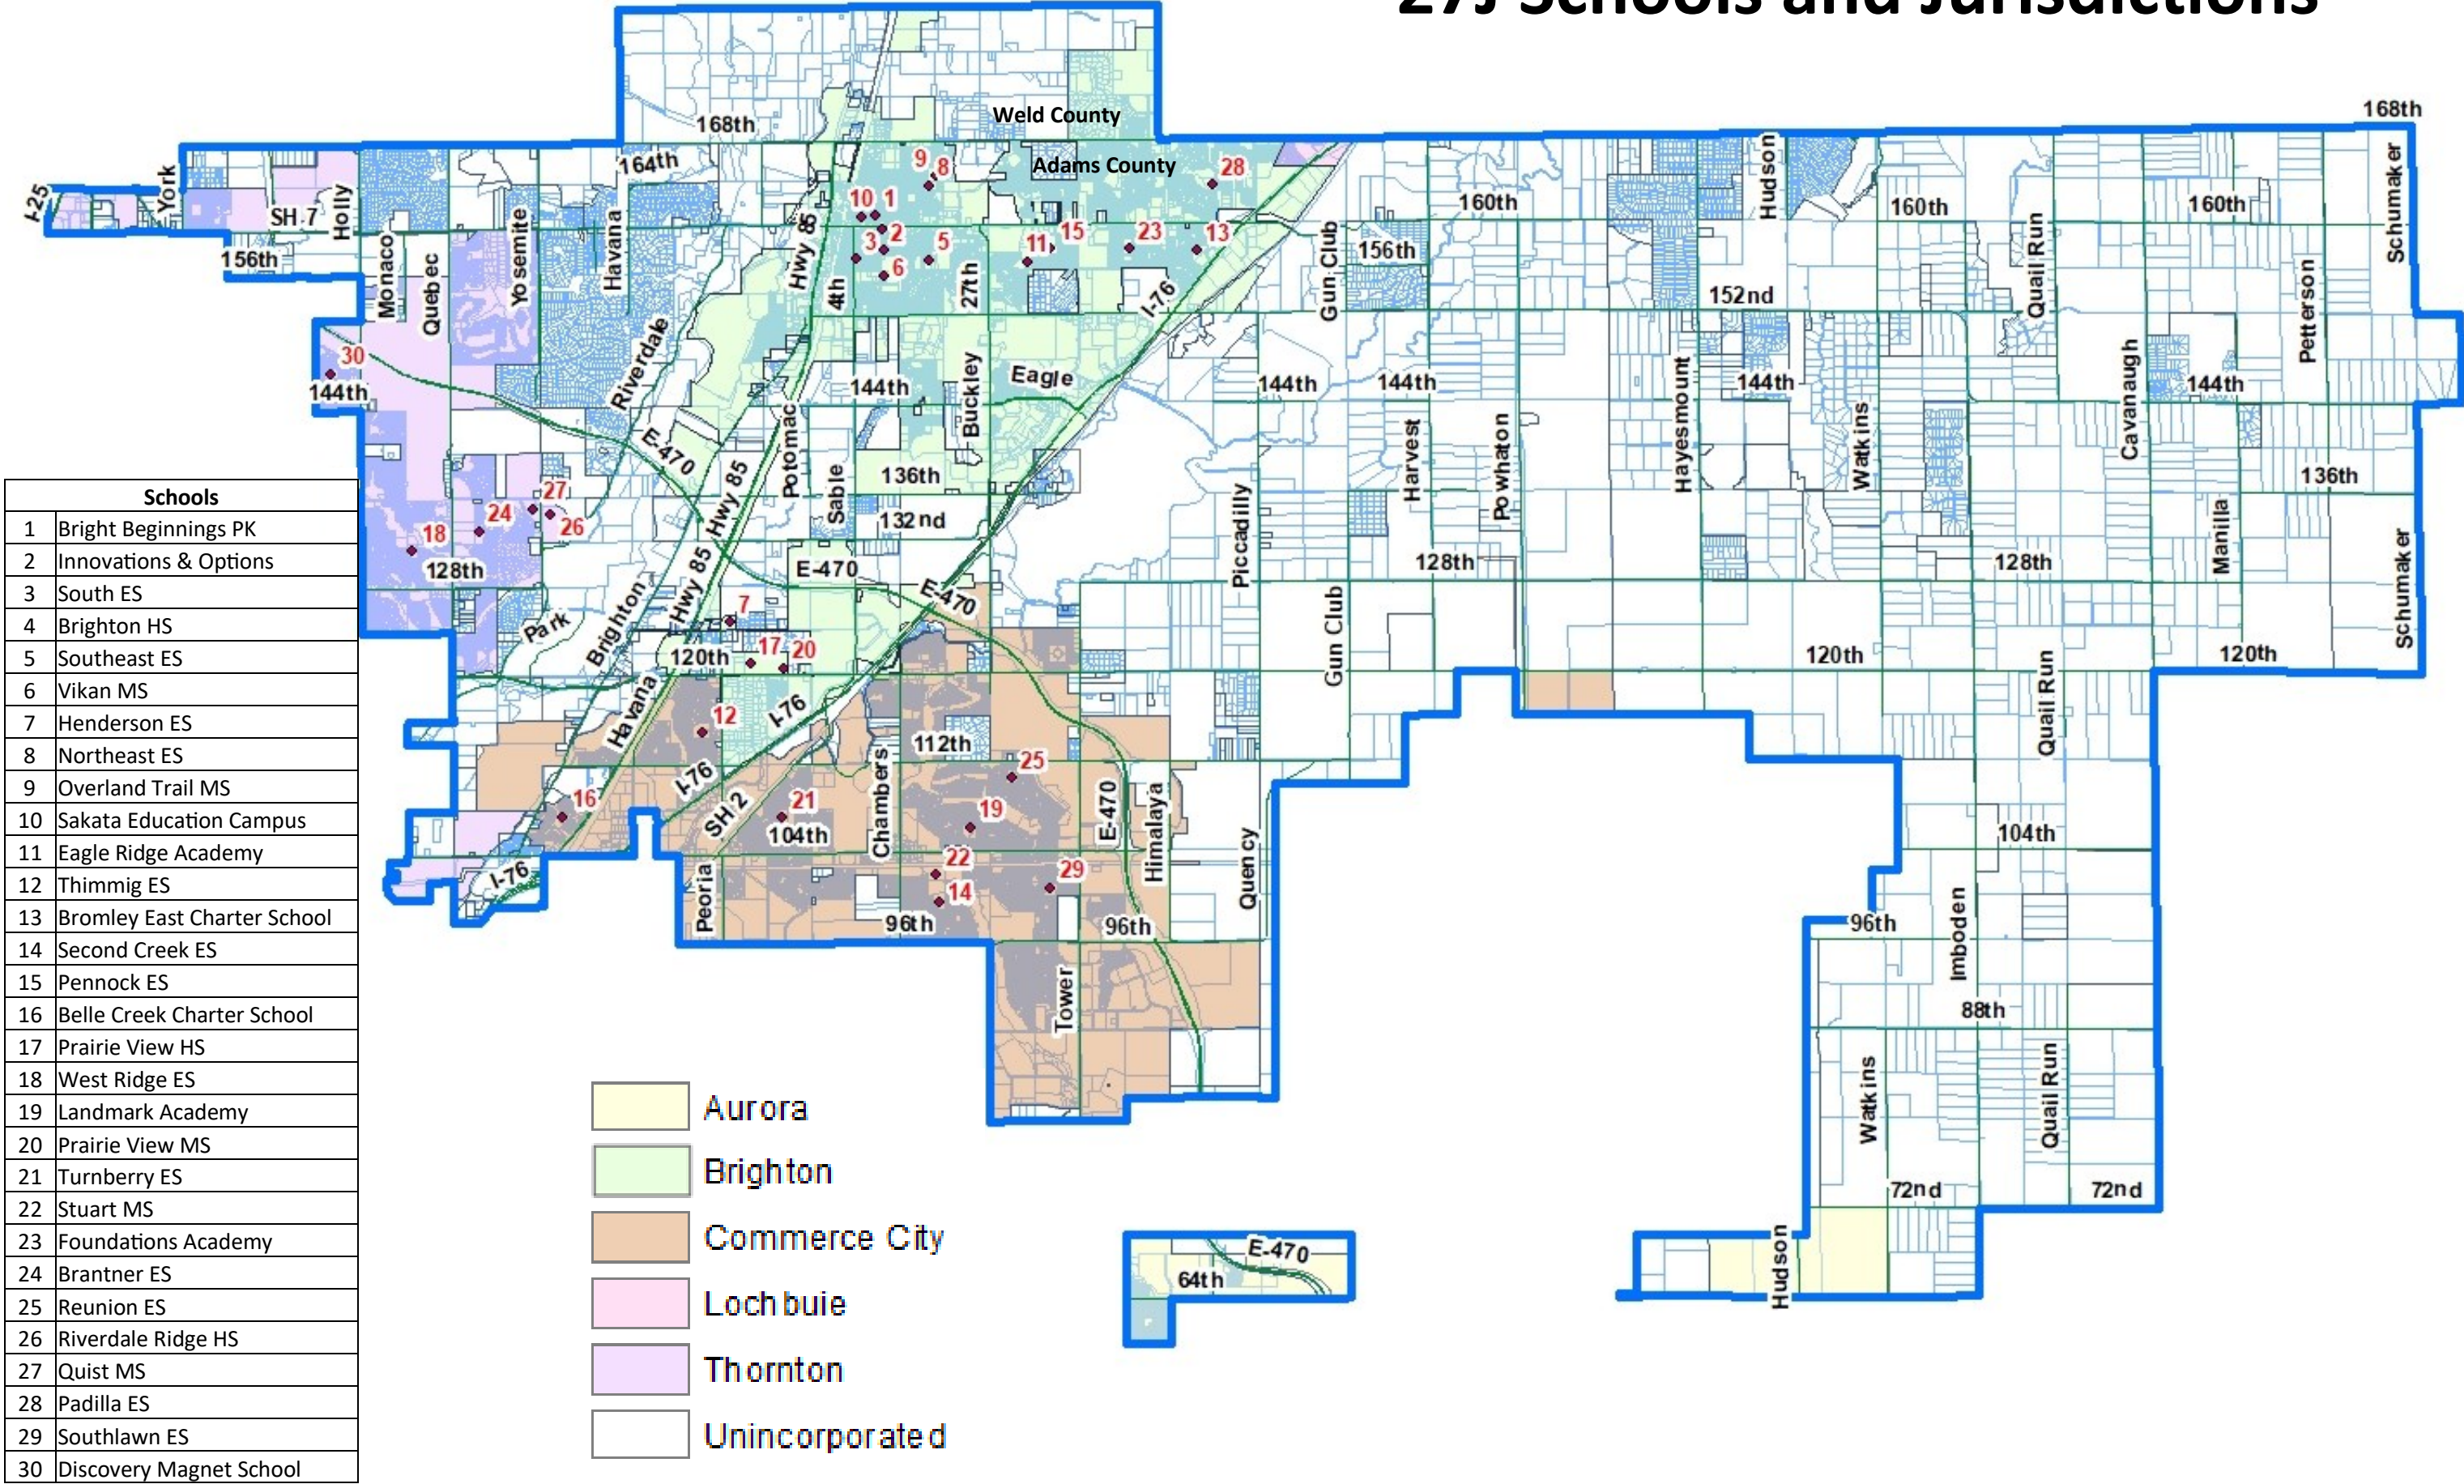

27J Schools and Jurisdictions

Schools	
1	Bright Beginnings PK
2	Innovations & Options
3	South ES
4	Brighton HS
5	Southeast ES
6	Vikan MS
7	Henderson ES
8	Northeast ES
9	Overland Trail MS
10	Sakata Education Campus
11	Eagle Ridge Academy
12	Thimmig ES
13	Bromley East Charter School
14	Second Creek ES
15	Pennock ES
16	Belle Creek Charter School
17	Prairie View HS
18	West Ridge ES
19	Landmark Academy
20	Prairie View MS
21	Turnberry ES
22	Stuart MS
23	Foundations Academy
24	Brantner ES
25	Reunion ES
26	Riverdale Ridge HS
27	Quist MS
28	Padilla ES
29	Southlawn ES
30	Discovery Magnet School

- Aurora
- Brighton
- Commerce City
- Lochbuie
- Thornton
- Unincorporated