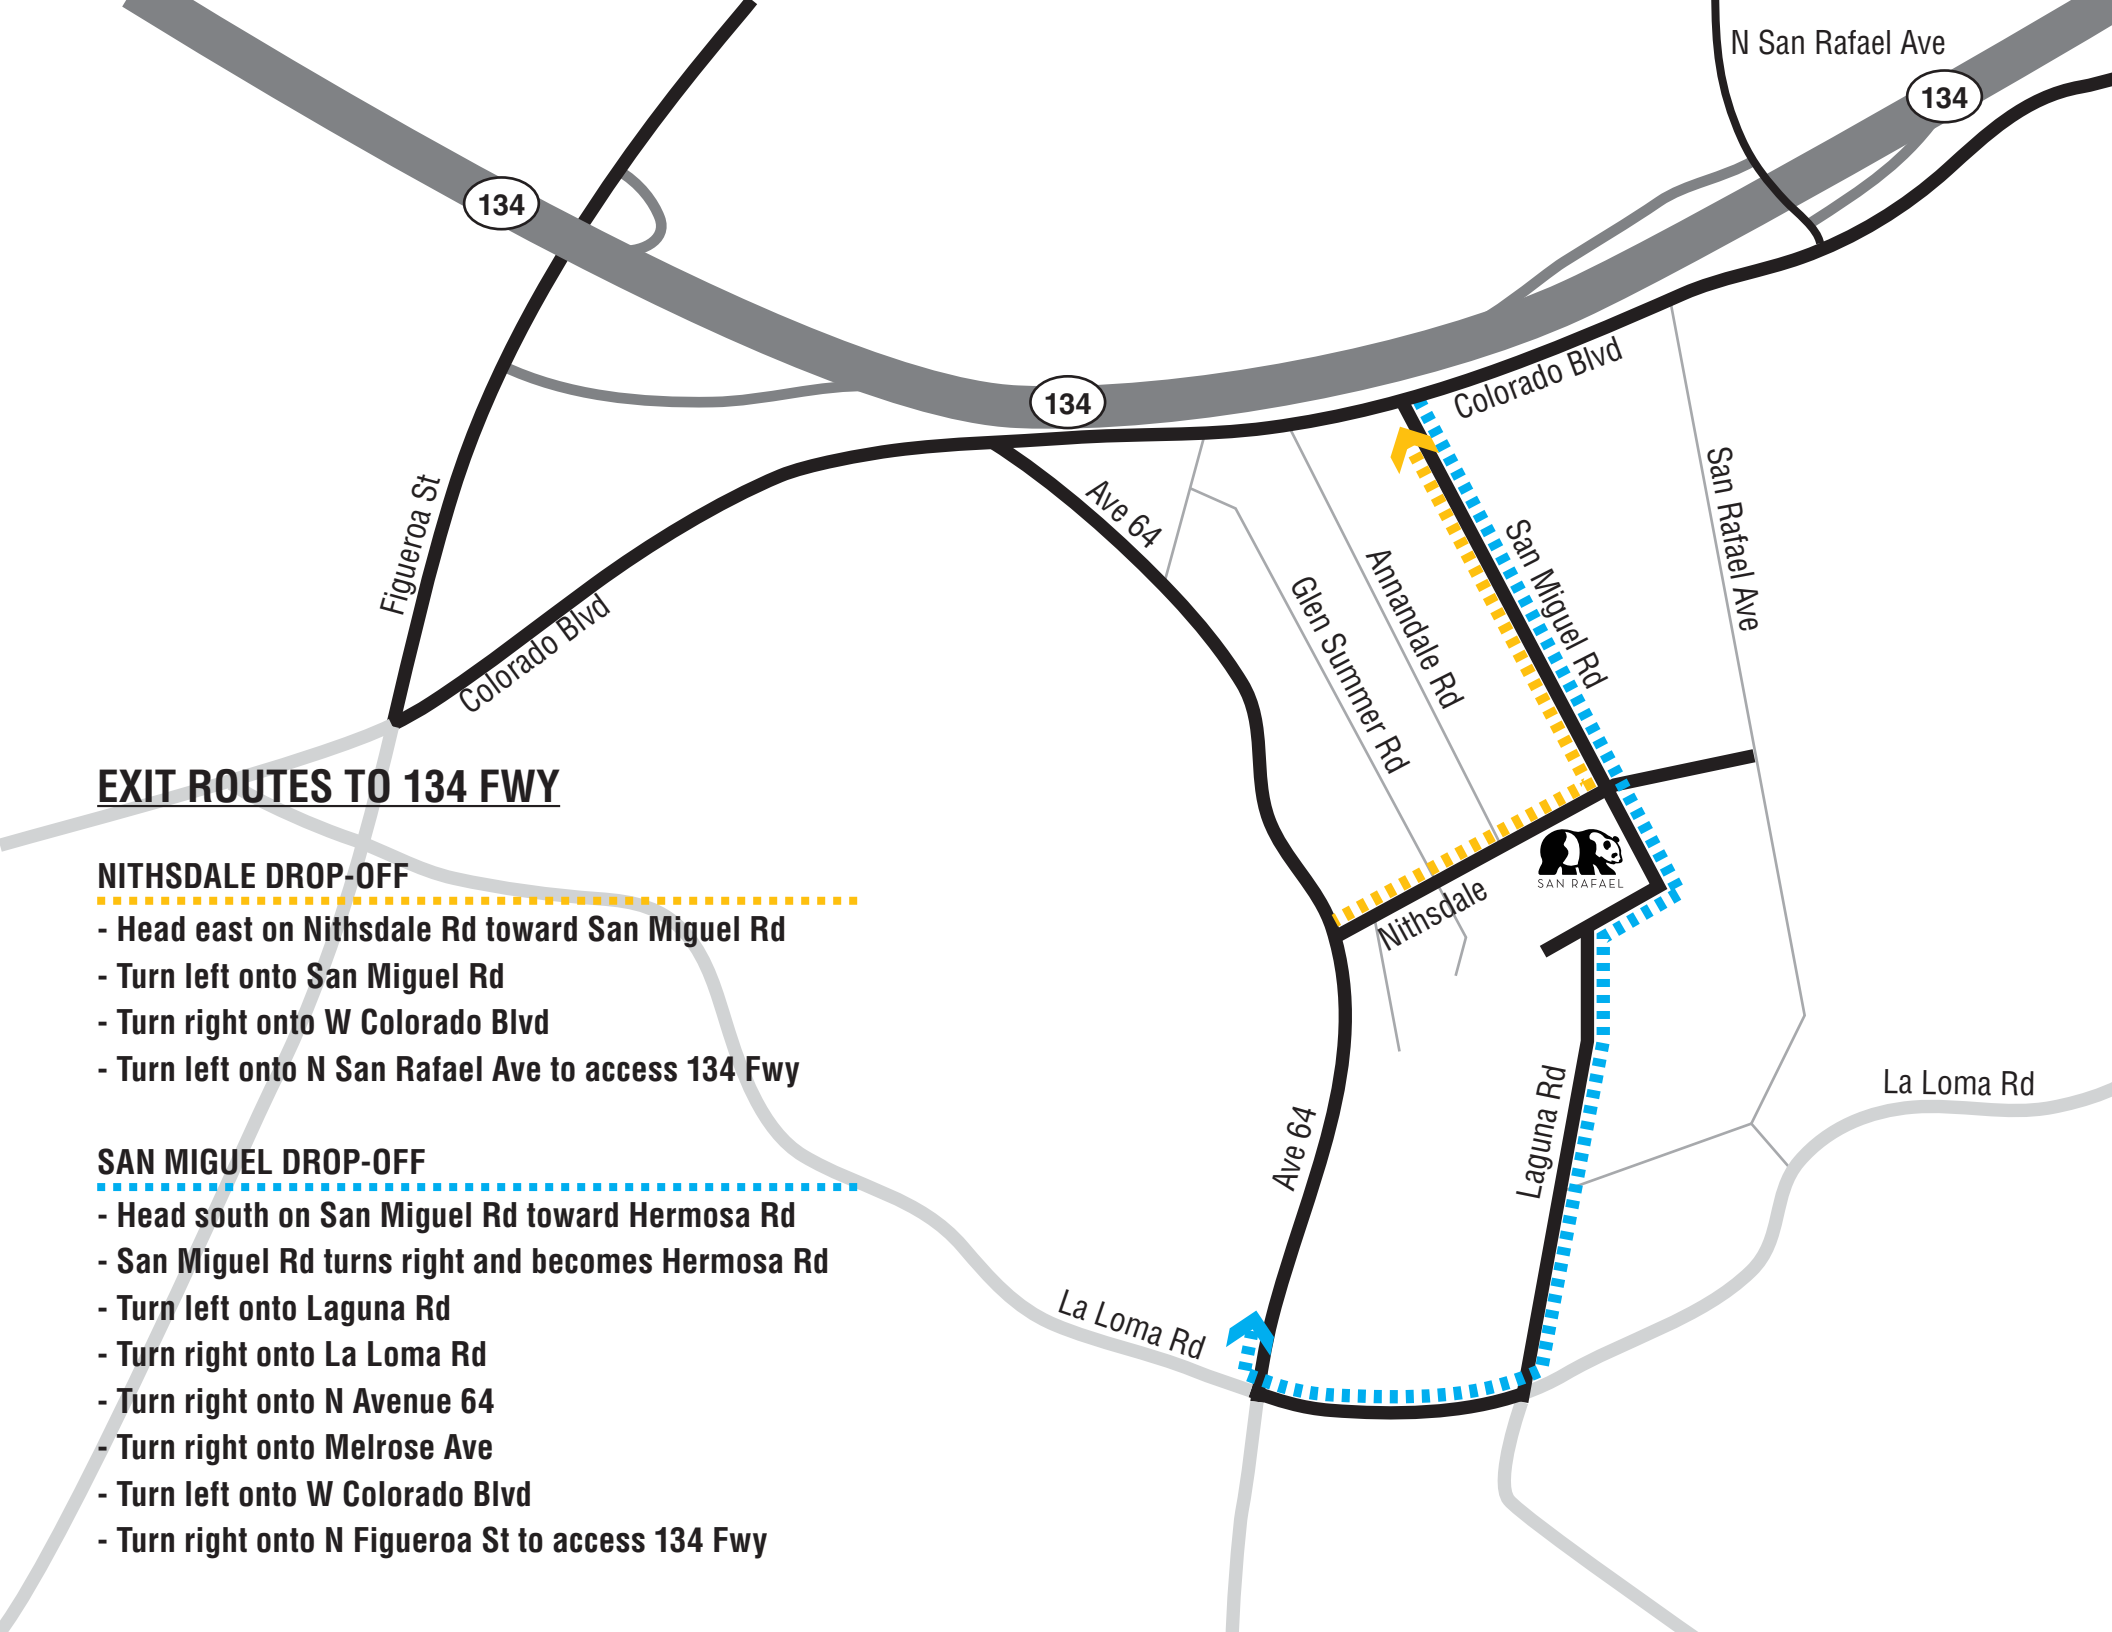

HERMOSA

LAGUNA

SAN MIGUEL

SAN RAFAEL ELEMENTARY

Morning Line-up Area

SAN RAFAEL DROP-OFF & PARKING RESTRICTIONS

NITHSDALE DROP-OFF

- Head east on Nithsdale Rd
- Pull forward to unload directly in front of Main Gate
- Exit: turn left onto San Miguel Rd
- Turn right onto W Colorado Blvd
- Turn left onto N San Rafael Ave to access 134 Fwy

SAN MIGUEL DROP-OFF

- Head south on San Miguel Rd
- Pull forward to unload directly in front of Side Gate
- Exit: turn right onto Hermosa Rd
- Turn left onto Laguna Rd
- Turn right onto La Loma Rd
- Turn right onto N Avenue 64
- Turn right onto Melrose Ave
- Turn left onto W Colorado Blvd
- Turn right onto N Figueroa St to access 134 Fwy

	NO STOPPING or PARKING / 7:00a-9:00a and 2:00p-4:00p
	PARKING OK
	NO PARKING
	CROSSWALK

NITHSDALE

EXIT ROUTES TO 134 FWY

NITHSDALE DROP-OFF

- Head east on Nithsdale Rd toward San Miguel Rd
- Turn left onto San Miguel Rd
- Turn right onto W Colorado Blvd
- Turn left onto N San Rafael Ave to access 134 Fwy

SAN MIGUEL DROP-OFF

- Head south on San Miguel Rd toward Hermosa Rd
- San Miguel Rd turns right and becomes Hermosa Rd
- Turn left onto Laguna Rd
- Turn right onto La Loma Rd
- Turn right onto N Avenue 64
- Turn right onto Melrose Ave
- Turn left onto W Colorado Blvd
- Turn right onto N Figueroa St to access 134 Fwy