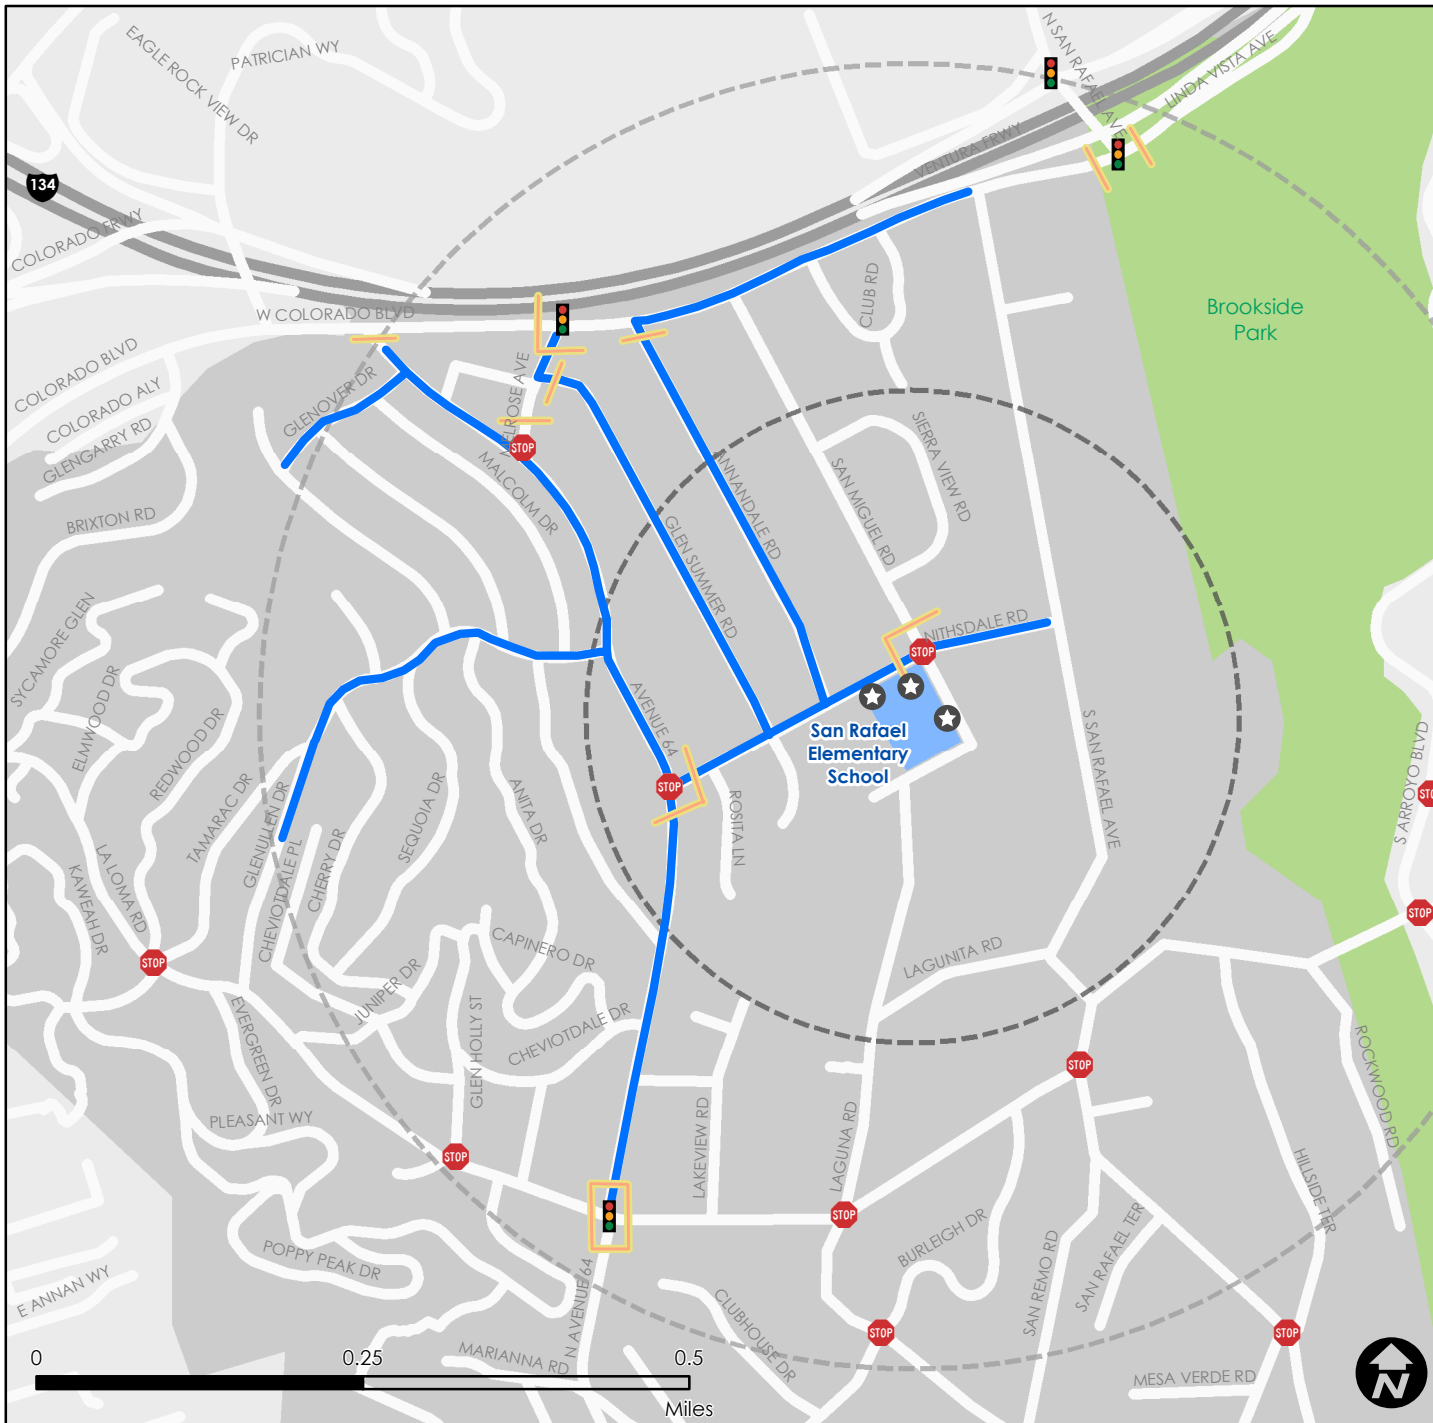

Suggested Walking Routes to San Rafael Elementary School

-  Walking Routes (Ruta Peatonal)
-  1/2 Mile - 15 Minute Walk
-  1/4 Mile - 7 Minute Walk
-  San Rafael Elementary School Boundary
-  Marked Crosswalk (Paso Peatonal)
-  Traffic Signal (Semaforo)
-  All Way Stop (Señal de Alto en 4 Direcciones)
-  School Entrance (Entrada del Escuela)

This map is intended for information purposes only. The City of Pasadena assumes no responsibility for using these routes.

Please refer to the following sources for additional information.

- Pasadena Unified School District: pusd.us
- Pasadena Dept. of Transportation: cityofpasadena.net/transportation
- Pasadena Police Department: cityofpasadena.net/police
- Megan's Law: meganlaw.ca.gov