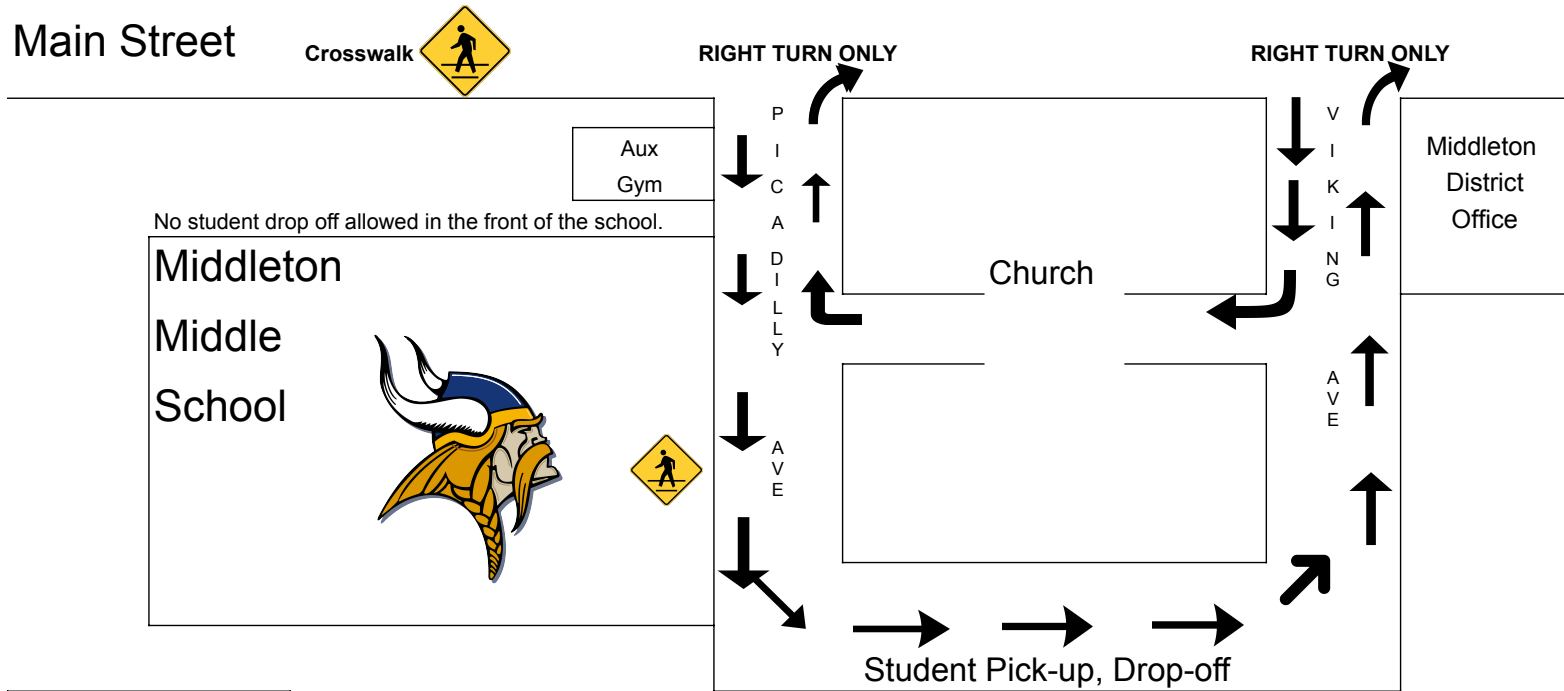

Middleton Middle School

NEW DROP OFF/PICK UP TRAFFIC PATTERN

Drop off and pick up at Picadilly Park is an option.

Annex B

Parents ENTER on Picadilly or Viking Ave. After drop off or pick up, parents then exit from church parking lot or Viking Ave. Exit on to Main St. will be right turn only from Picadilly and Viking Ave. This new traffic pattern was developed with the recommendation of the City of Middleton, Middleton Police Department and the Canyon County Sheriff's Office.

Annex A

Middleton
Academy