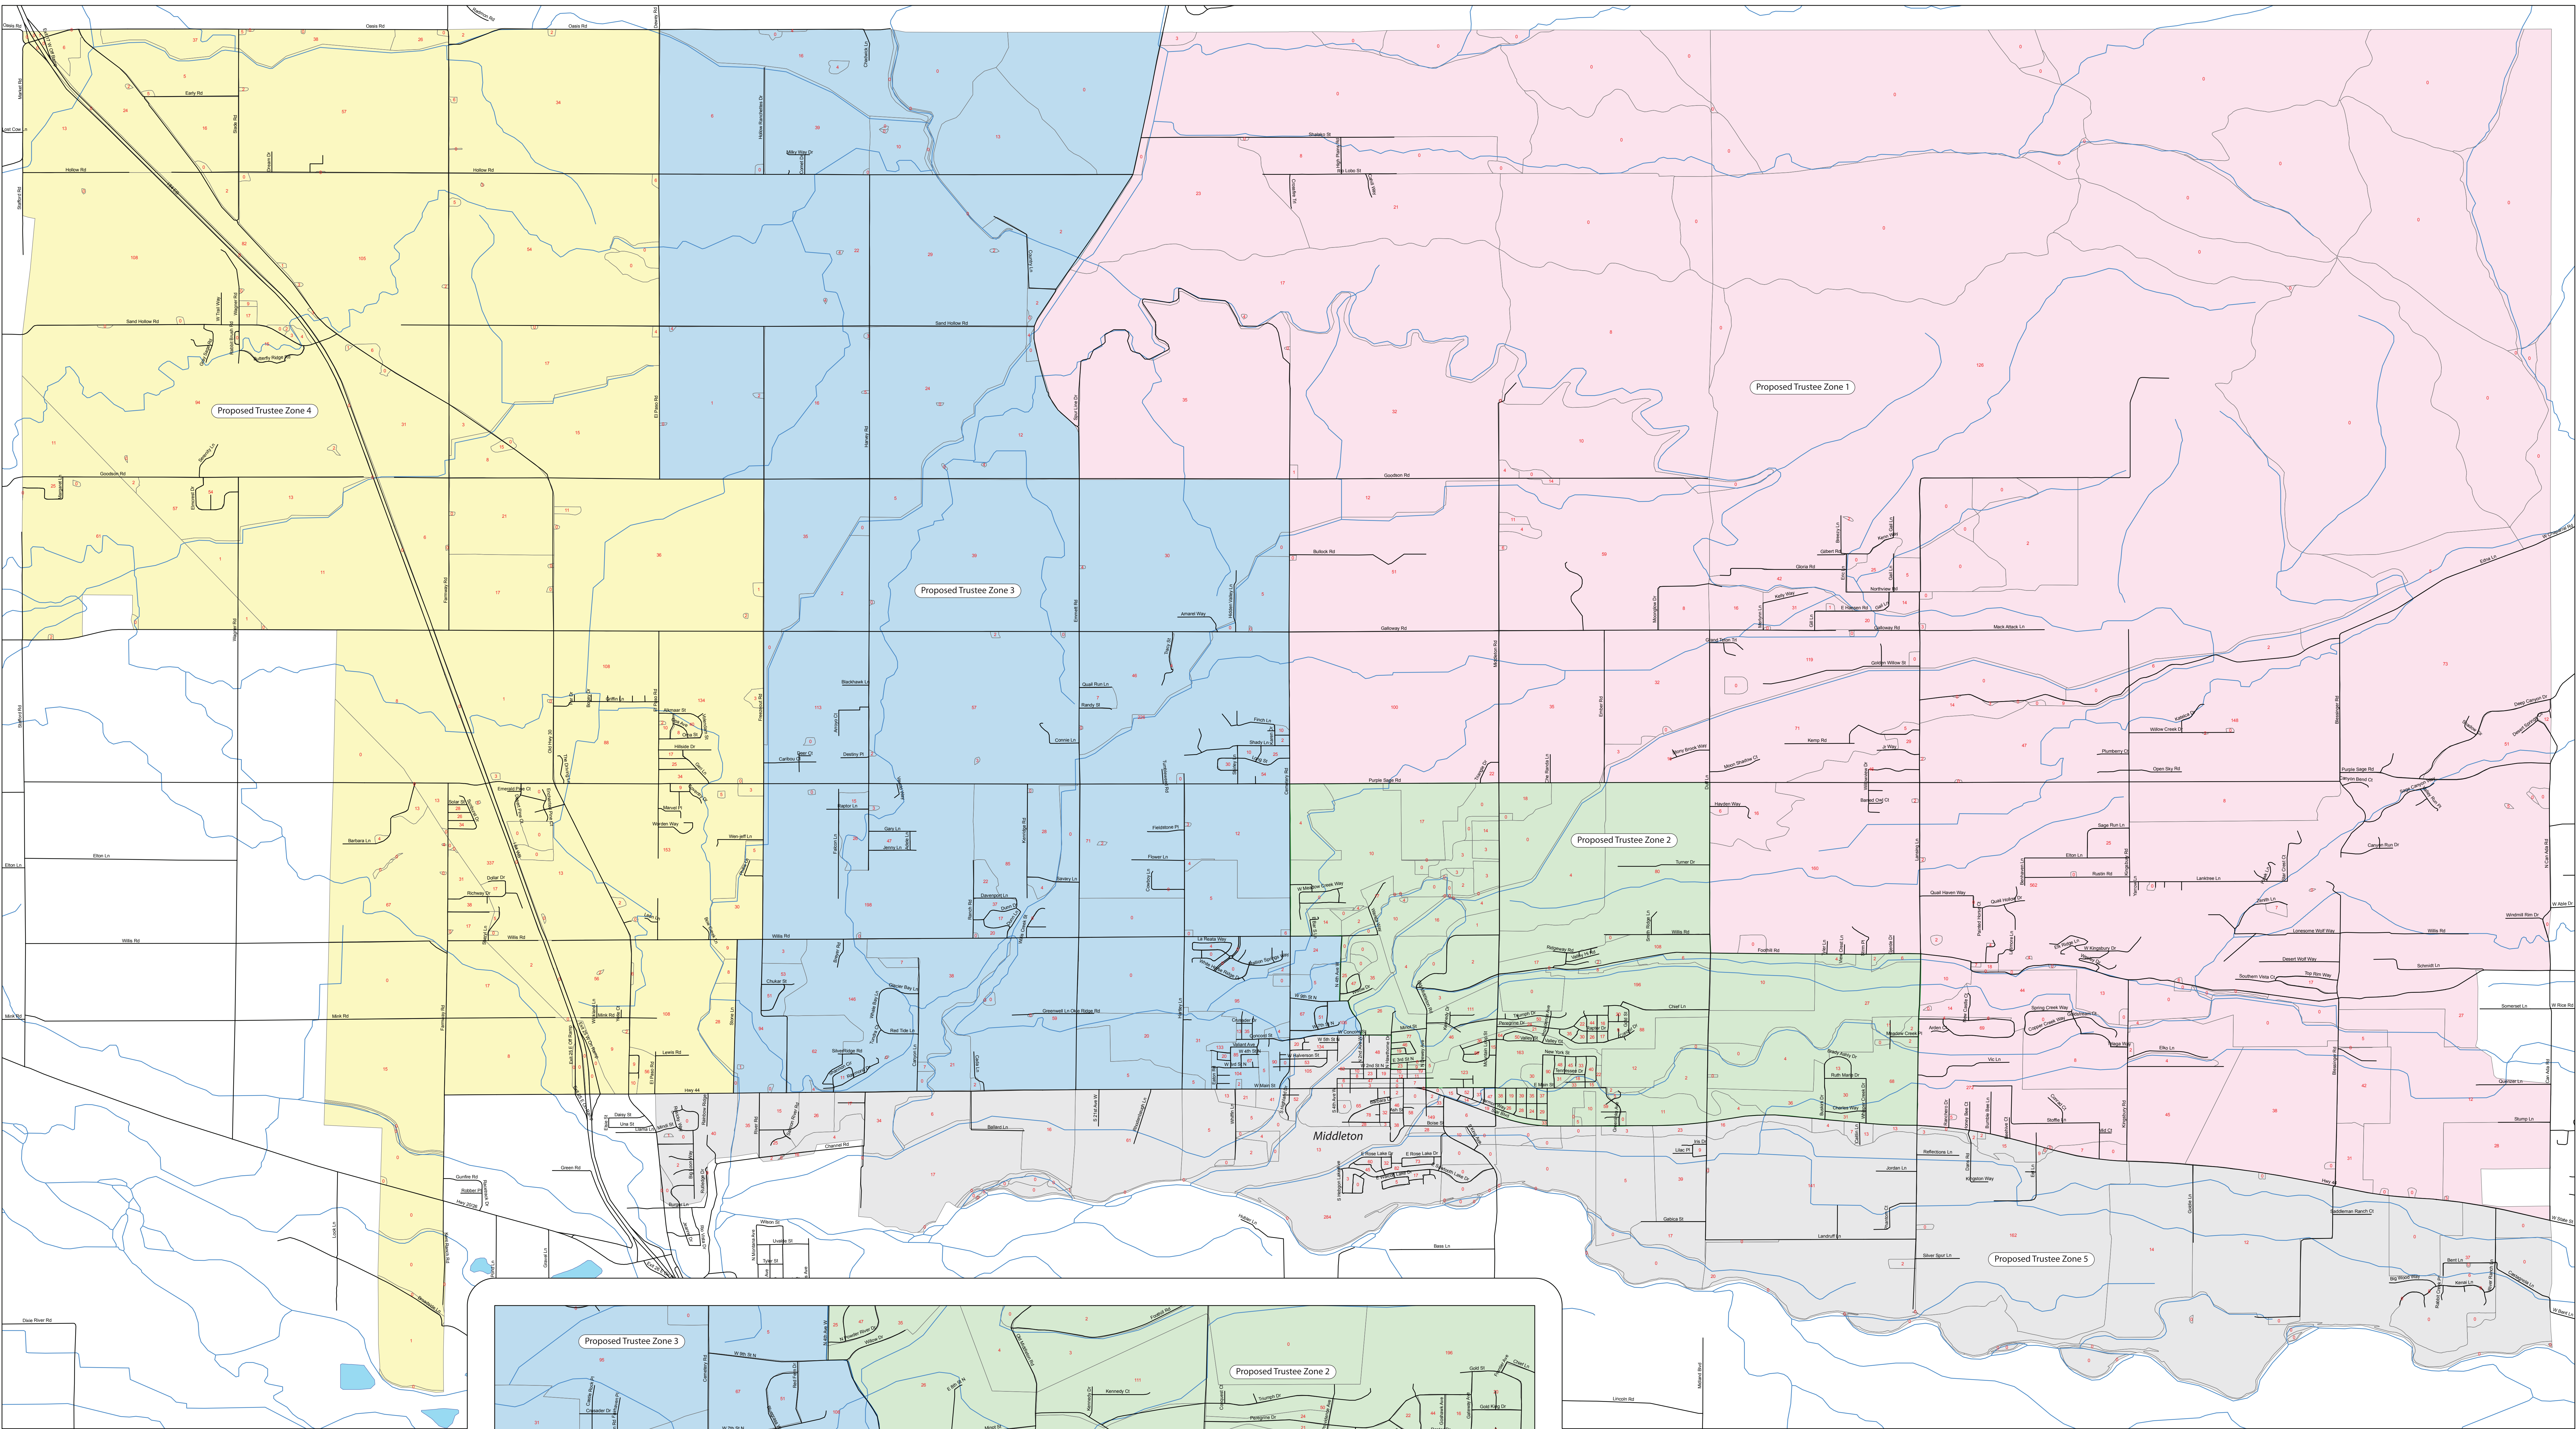

Middleton School District

Proposed Trustee Zones
2010 Census Data
June 8, 2011

Data Sources		
Description	Source	Web link
Census 2010 block-level population data	Idaho State Tax Commission	http://apps.sis.idaho.gov/tax/redistricting.htm
Idaho roads	US Census Bureau	http://tr2.census.gov/geo/pvs/tiger2010dt/16_idaho/
Idaho water	Idaho Department of Water Resources	http://www.idwr.idaho.gov/GeographicInfo/GISdata/hydrography.htm

Highest Zone Population	3,080	
Zone	Population	% Difference
1	3,014	2.14%
2	3,056	0.78%
3	3,080	0.00%
4	2,920	5.19%
5	3,014	2.14%

Middleton