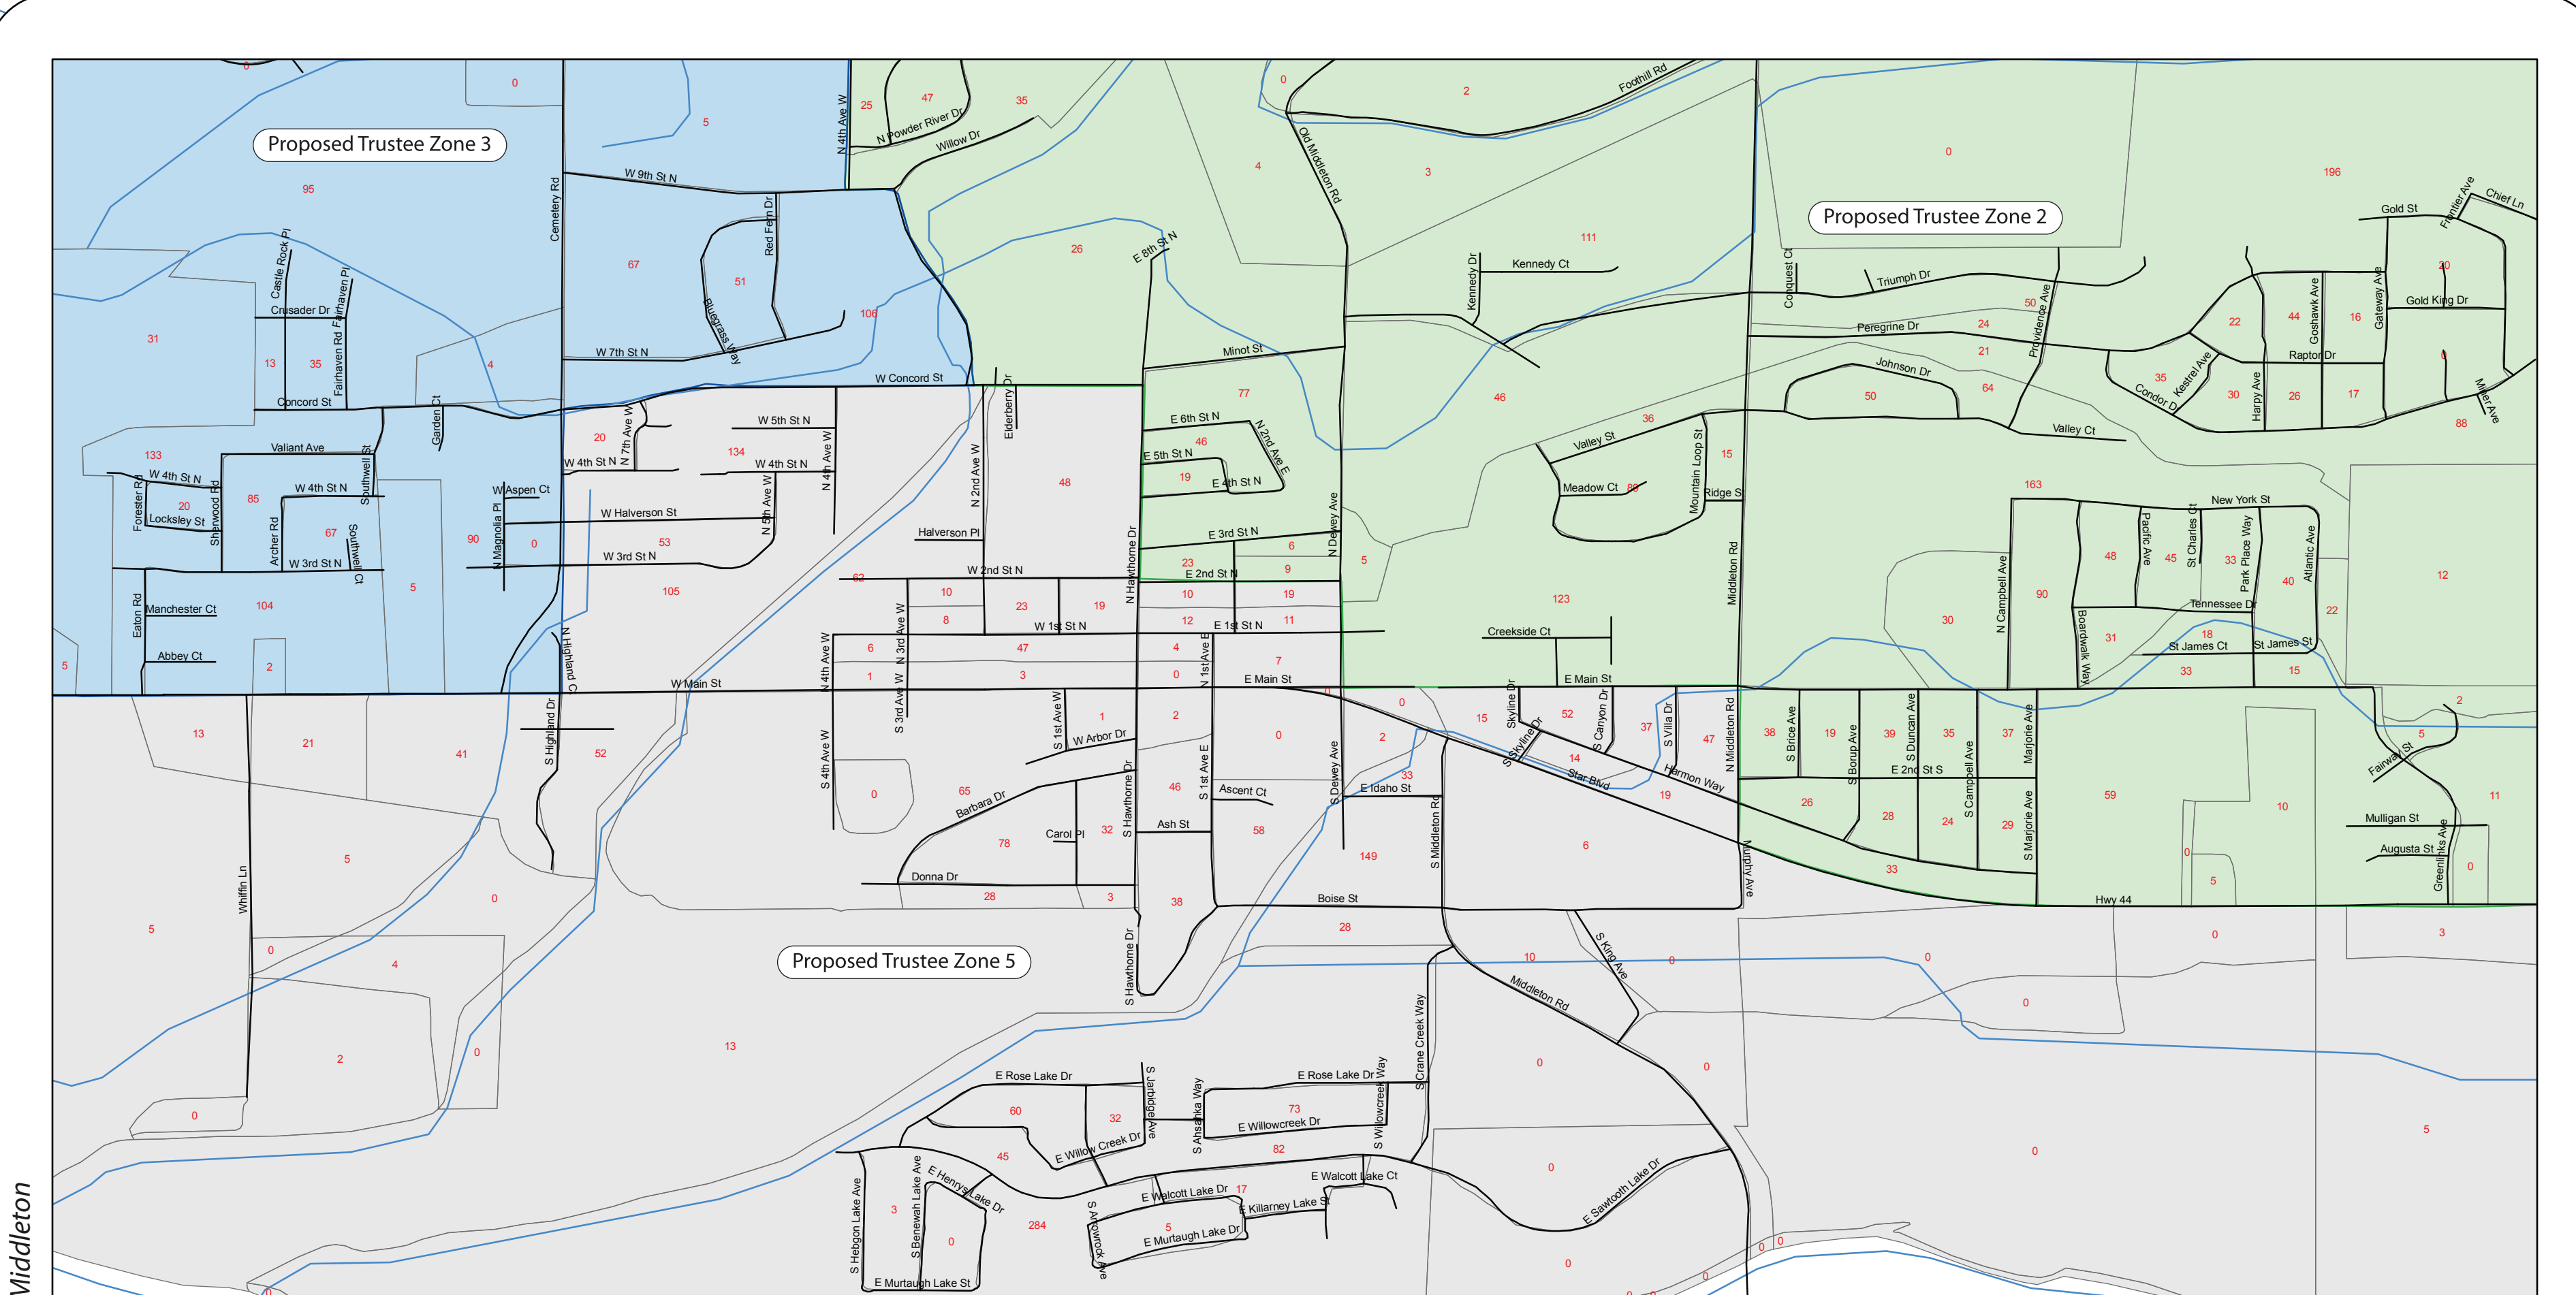

Middleton School District

Proposed Trustee Zones
2010 Census Data
June 8, 2011

Data Sources		
Description	Source	Web link
Census 2010 block-level population data	Idaho State Tax Commission	http://apps.sis.idaho.gov/tax/redistricting.htm
Idaho roads	US Census Bureau	http://tr2.census.gov/geo/pvs/tiger2010dt/16_idaho/
Idaho water	Idaho Department of Water Resources	http://www.idwr.idaho.gov/GeographicInfo/GISdata/hydrography.htm

Highest Zone Population	3,080	
Zone	Population	% Difference
1	3,014	2.14%
2	3,056	0.78%
3	3,080	0.00%
4	2,920	5.19%
5	3,014	2.14%

Middleton