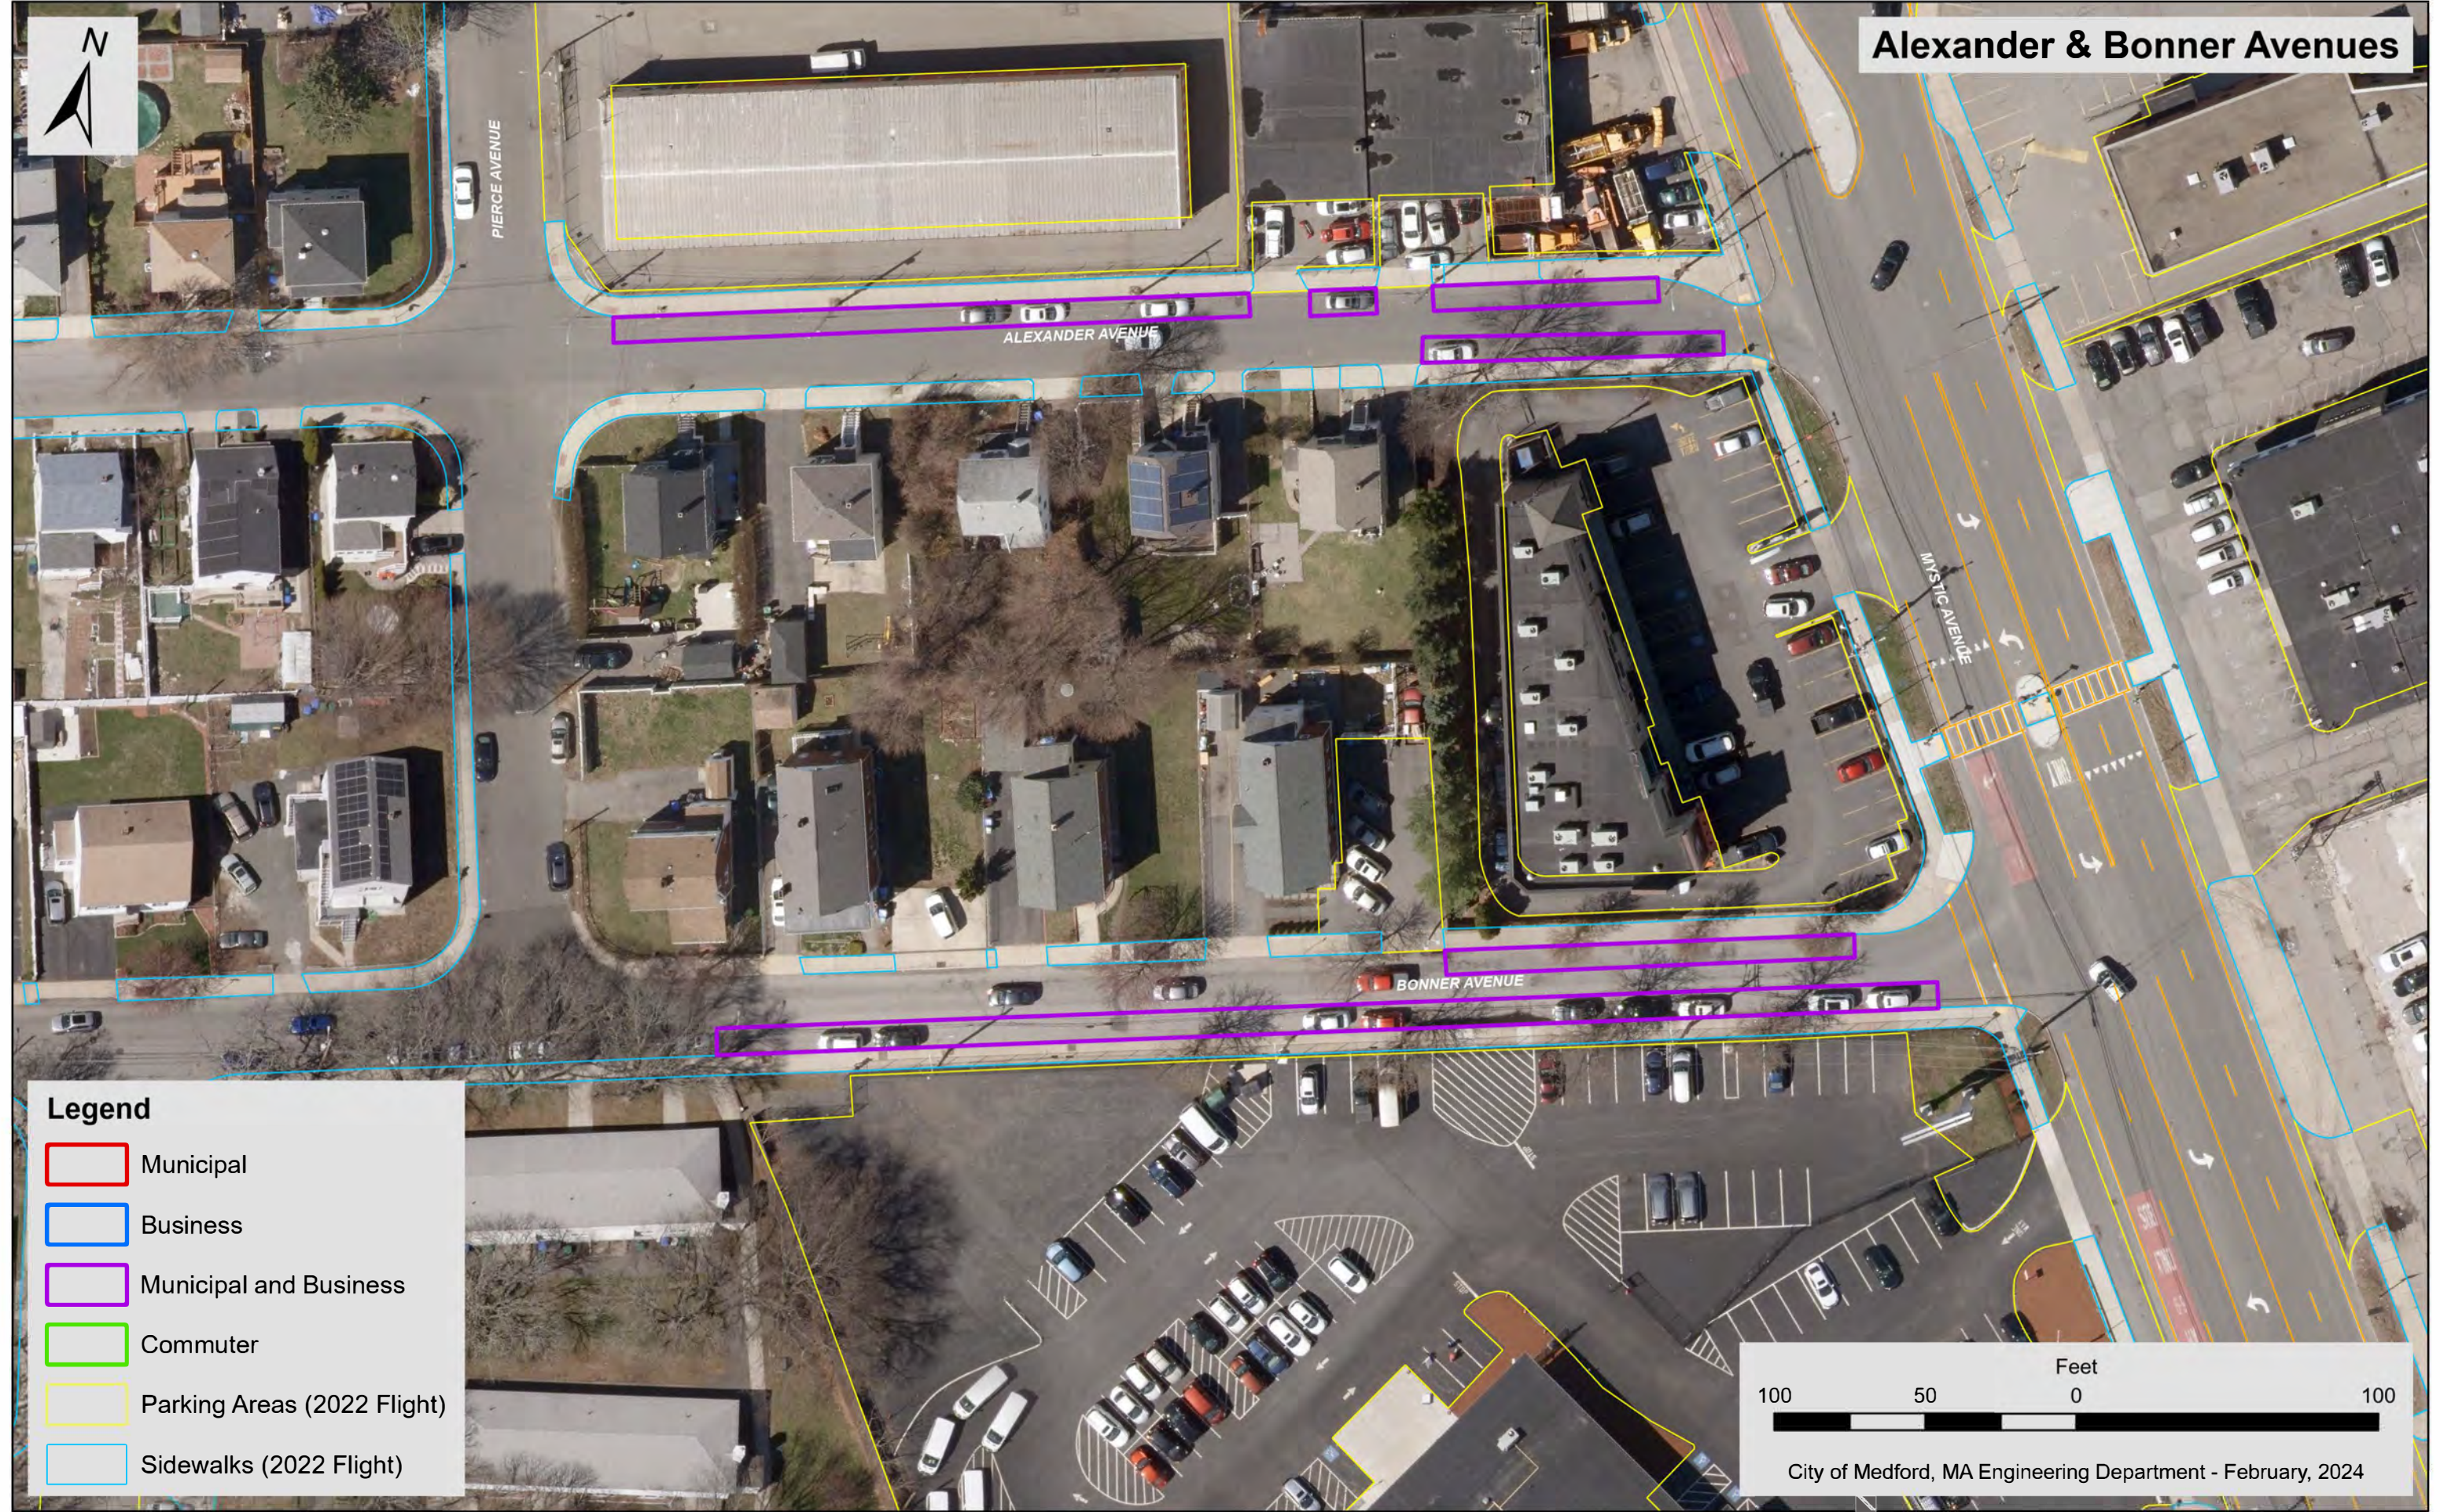

Alexander & Bonner Avenues

Legend

- Municipal
- Business
- Municipal and Business
- Commuter
- Parking Areas (2022 Flight)
- Sidewalks (2022 Flight)

100 50 0 100
Feet

City of Medford, MA Engineering Department - February, 2024