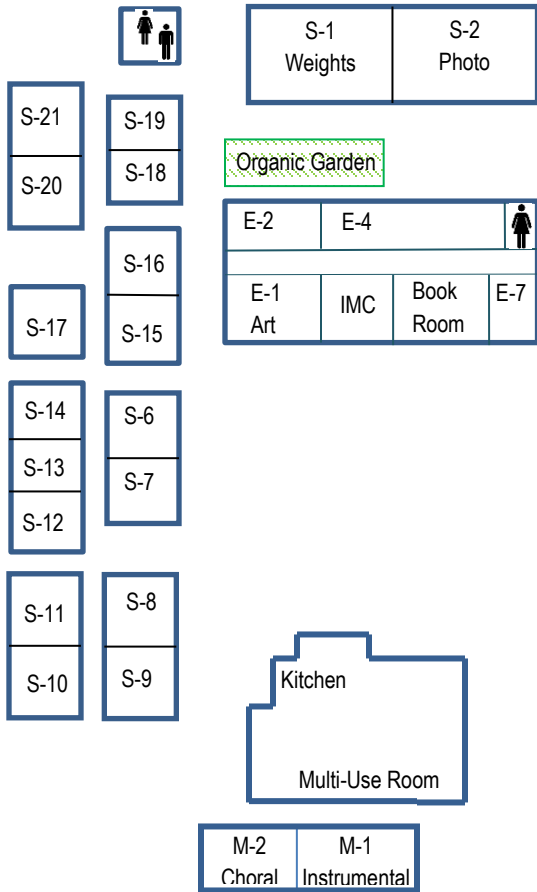

Tennis Courts

Softball Field

Pool

Staff Parking

Student Parking

Viking Drive

***Student Services North**

- Main Office Secretary
- Activities Secretary
- Vice Principals
- Registrar/Treasurer
- School Resource Officer

****Student Services South**

- Principal/Office Manager
- Vice Principal
- Guidance Counselors
- Athletics Secretary
- Athletic Director

IMC – Instructional Media Center

- Men's Restroom
- Women's Restroom