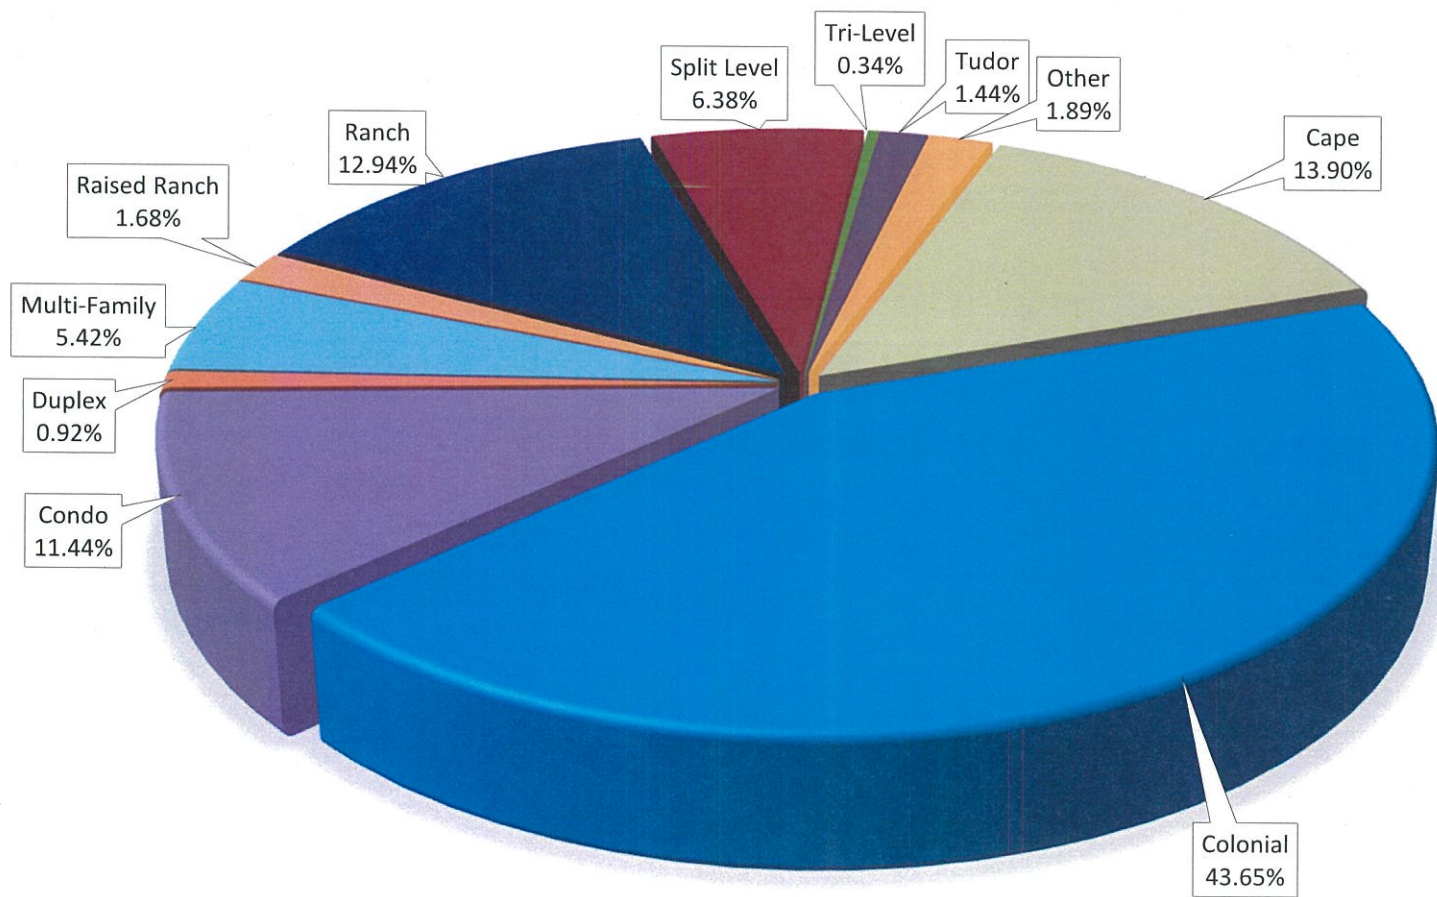

2023GL RESIDENTIAL CATEGORIES IN WEST HARTFORD

*Other Includes: Contemporary (1.39%), Mansion (0.04%), Saltbox (0.24%), and Victorian (0.19%).

** Multi-Family Includes: Two (3.80%), Three (1.58%), and Four Family (0.04%) Dwellings.