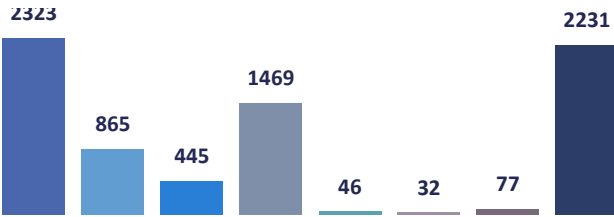

# FALL 2023 FINAL LOOK

a quick reference for enrollment

LOCATION	%	#	WD/CO
Senatobia	30.9%	2323	57
DeSoto Center	11.5%	865	41
Lafayette/Yalobusha	5.9%	445	15
eLearning	19.5%	1469	75
Olive Branch	0.6%	46	1
Ashland	0.4%	32	4
Panola Concourse	1.0%	77	0
Everest	0.4%	32	1
High Schools	29.7%	2231	60
<b>System-Wide</b>		<b>7520</b>	<b>254</b>

CREDIT HOURS	%	#	WD/CO
Senatobia	18.4%	32113	2667
DeSoto Center	6.7%	11790	1345
Lafayette/Yalobusha	3.4%	5987	627
eLearning	13.2%	23089	3055
Olive Branch	0.5%	794	17
Ashland	0.3%	521	68
Panola Concourse	0.7%	1179	12
Everest	0.3%	494	33
High Schools	6.5%	11406	409
<b>System-Wide</b>		<b>87373</b>	<b>8233</b>