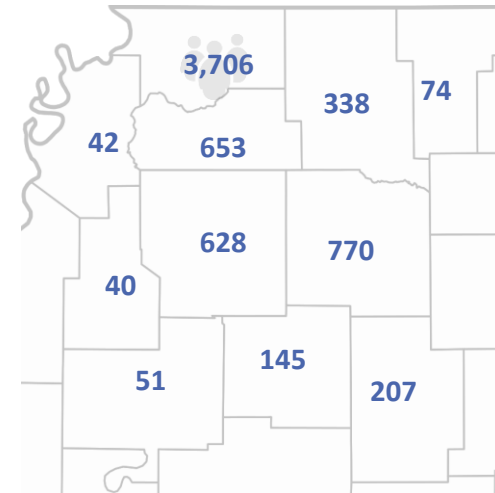

RESIDENCY CREDIT HOURS	IN STATE	OUT OF STATE
Degree Seeking	72342	3349
Non Degree Seeking	298	42
Early College	11289	53

AVERAGE AGE	
Degree Seeking	22
Non Degree Seeking	51
Early College	17

NORTHWEST
MISSISSIPPI COMMUNITY COLLEGE