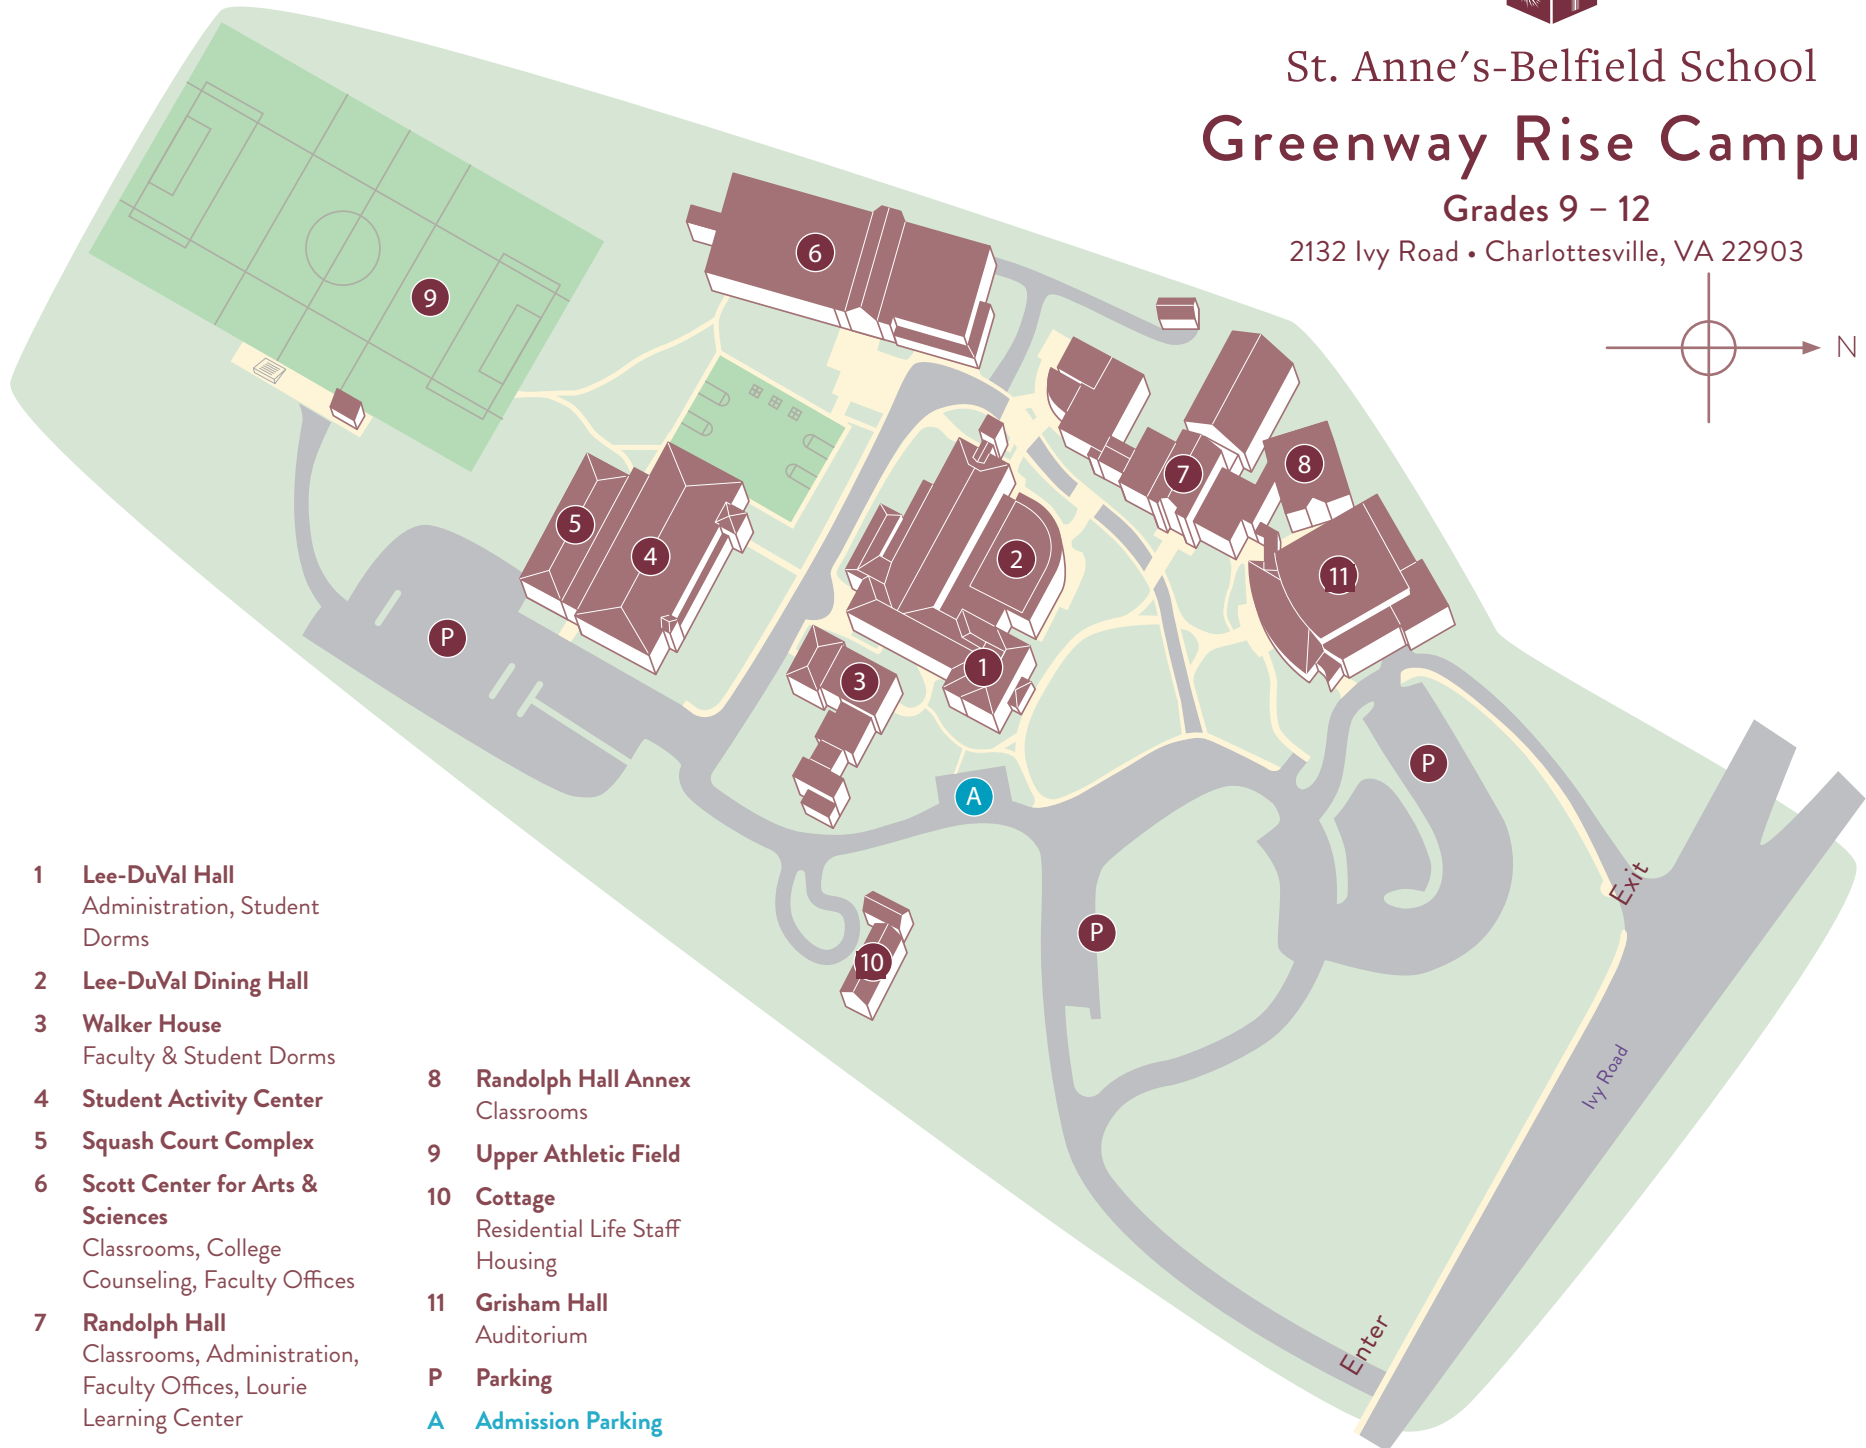

# St. Anne's-Belfield School Greenway Rise Campus

Grades 9 – 12

2132 Ivy Road • Charlottesville, VA 22903

- 1 Lee-DuVal Hall**  
Administration, Student Dorms
- 2 Lee-DuVal Dining Hall**
- 3 Walker House**  
Faculty & Student Dorms
- 4 Student Activity Center**
- 5 Squash Court Complex**
- 6 Scott Center for Arts & Sciences**  
Classrooms, College Counseling, Faculty Offices
- 7 Randolph Hall**  
Classrooms, Administration, Faculty Offices, Lourie Learning Center

- 8 Randolph Hall Annex**  
Classrooms
- 9 Upper Athletic Field**
- 10 Cottage**  
Residential Life Staff Housing
- 11 Grisham Hall**  
Auditorium
- P Parking**
- A Admission Parking**