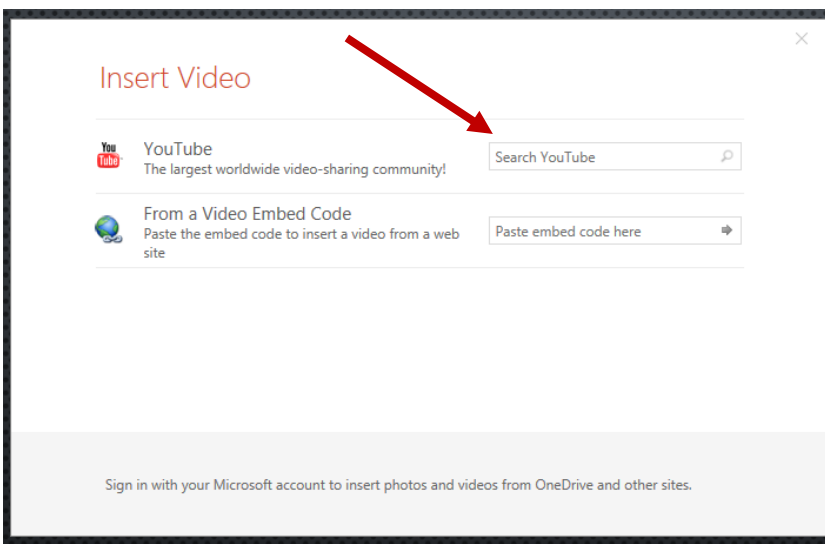

Embedding YouTube Videos in a PowerPoint

1. Click on the Insert Tab.

2. Click on Video and select Online Video.

3. Search for the video or paste the YouTube URL in the search field.

4. Click on the thumbnail for the video you would like to embed and then click Insert.

To view the video place PowerPoint in Slide Show mode.

Note: If the Play button does not appear automatically, double-click on the video.