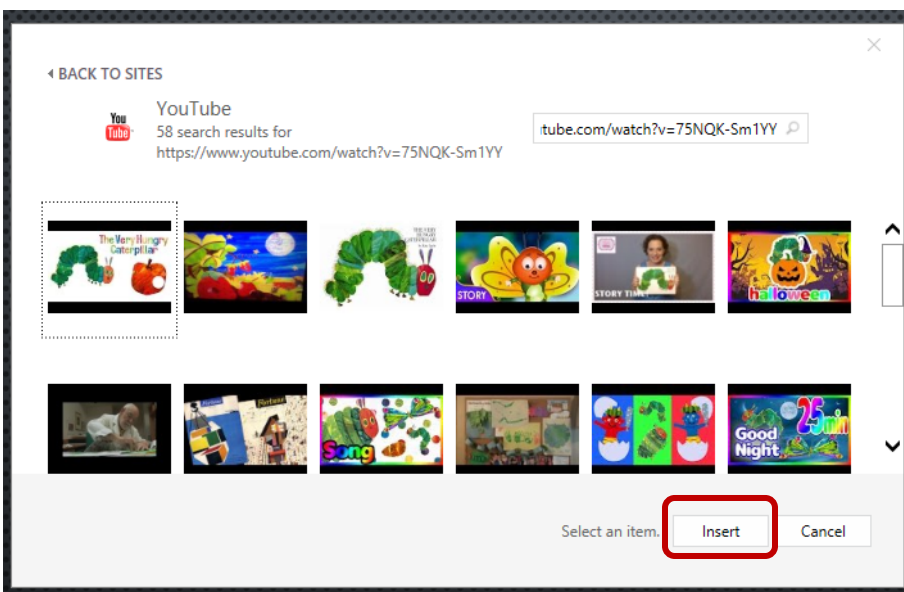

Embedding YouTube Videos in a PowerPoint

1. Click on the Insert Tab.

2. Click on Video and select Online Video.

3. Search for the video or paste the YouTube URL in the search field.

4. Click on the thumbnail for the video you would like to embed and then click Insert.

To view the video place PowerPoint in Slide Show mode.

Note: If the Play button does not appear automatically, double-click on the video.