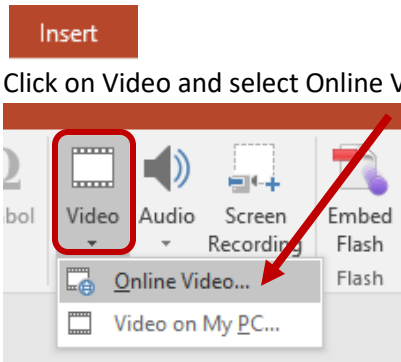

Embedding YouTube Videos in a PowerPoint

1. Click on the Insert Tab.

2. Click on Video and select Online Video.

3. Search for the video or paste the YouTube URL in the search field.

4. Click on the thumbnail for the video you would like to embed and then click Insert.

To view the video place PowerPoint in Slide Show mode.

Note: If the Play button does not appear automatically, double-click on the video.