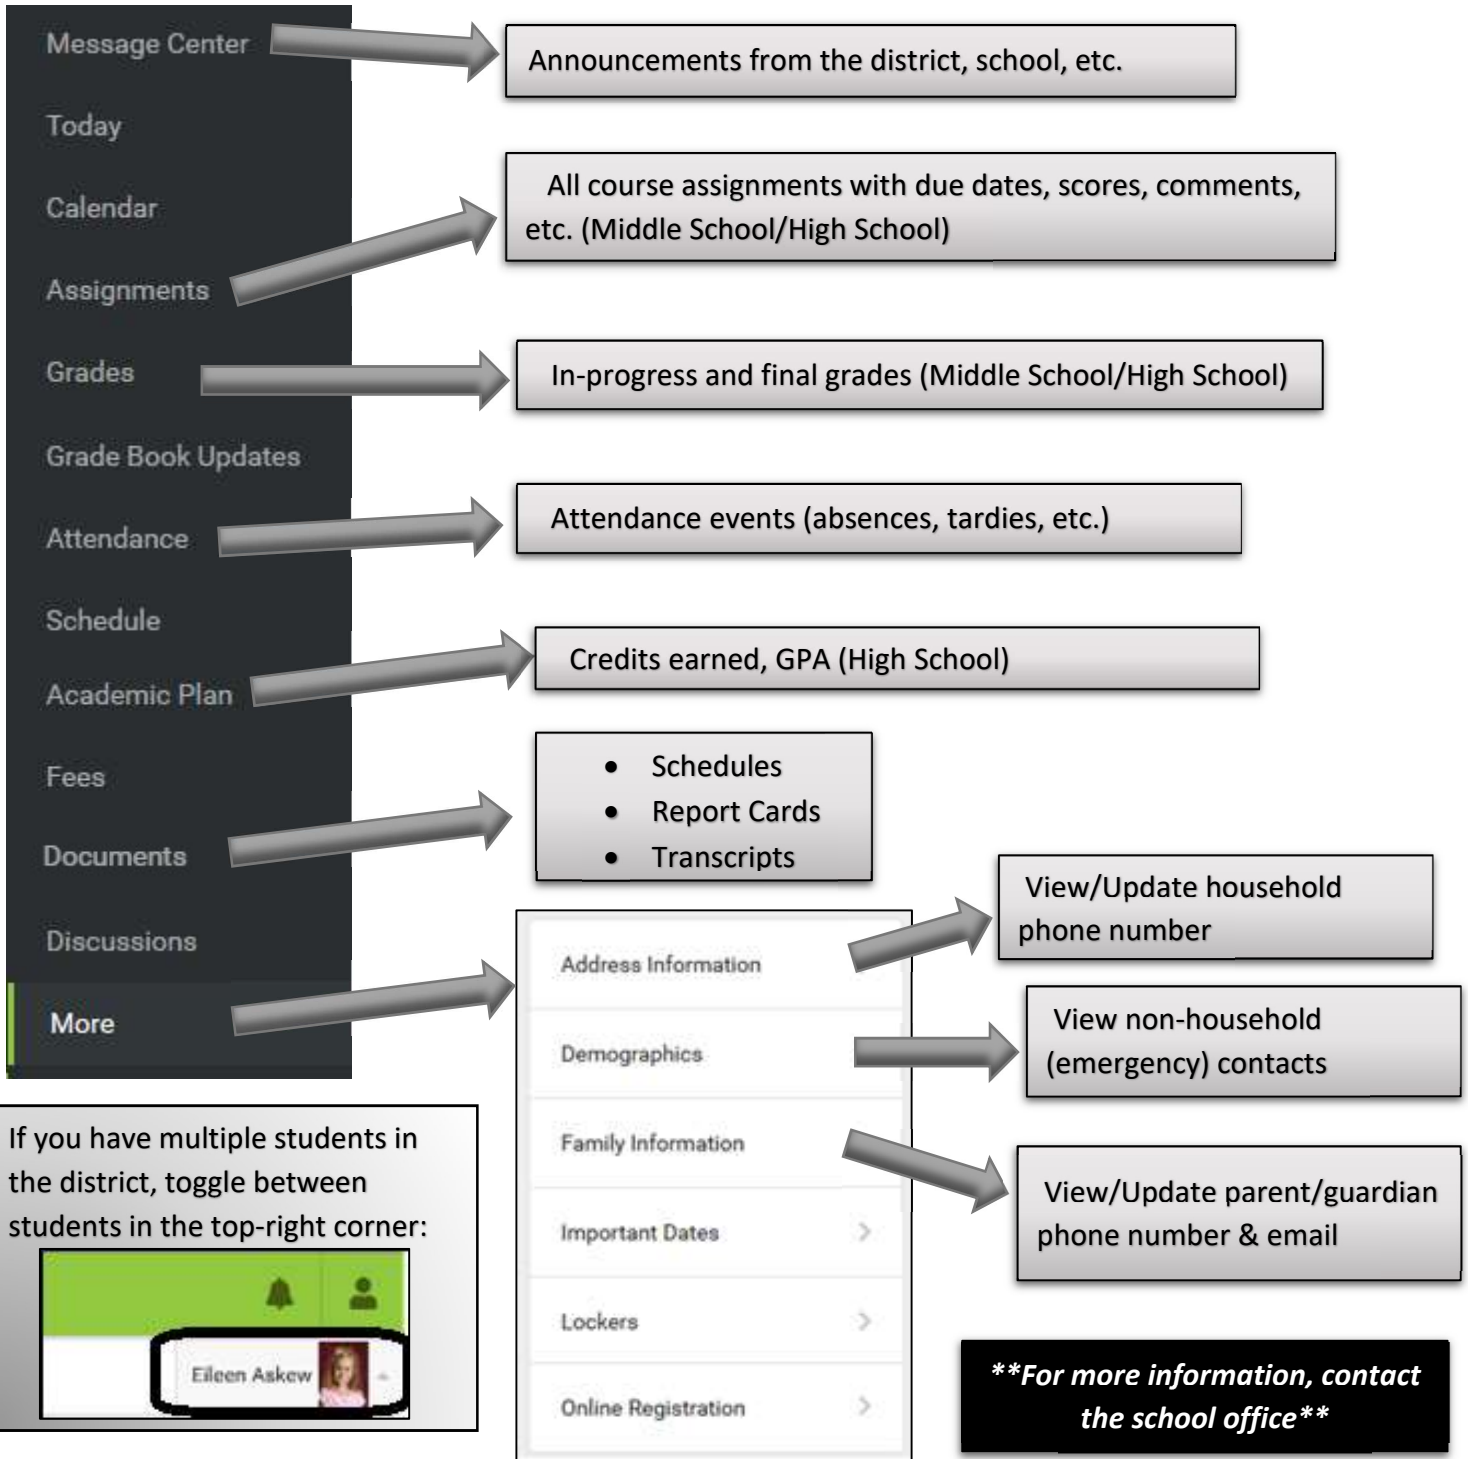

# Parent Portal

**\*\* District Website ([www.greeleyschools.org](http://www.greeleyschools.org)) – Families – Infinite Campus Parent Portal \*\***

**Login links and username request form: [www.greeleyschools.org/parentportal](http://www.greeleyschools.org/parentportal)**

If you have multiple students in the district, toggle between students in the top-right corner:

**\*\*For more information, contact the school office\*\***

**CAMPUS** Download the mobile app 'Campus Parent' (District Name: **Greeley 6**)

Get it on **Google play**  
 Available on the **App Store**